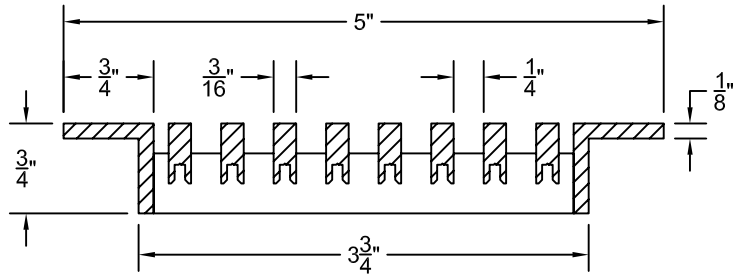

PART # **AAG110B0424 (STOCK)**

**DIRECTION OF GRAIN**

Material: ALUMINUM

Finish: SATIN WITH CLEAR ANODIZE

Approved:

Date:

**ADVANCED ARCHITECTURAL GRILLES**  
50 Carnation Avenue, Bldg #3  
Floral Park, NY 11001  
Voice: 516-488-0628 Fax: 516-488-0728

JOB #:

QUOTE #:

**AAG110 B FRAME STOCK BAR GRILLE - OPTIONAL ACCESS DOOR**

**PLAN VIEW: 1/4 SCALE**

**DOOR CAN BE PLACED ON RIGHT OR LEFT SIDE**

Material: ALUMINUM

Finish: SATIN WITH CLEAR ANODIZE

Approved: