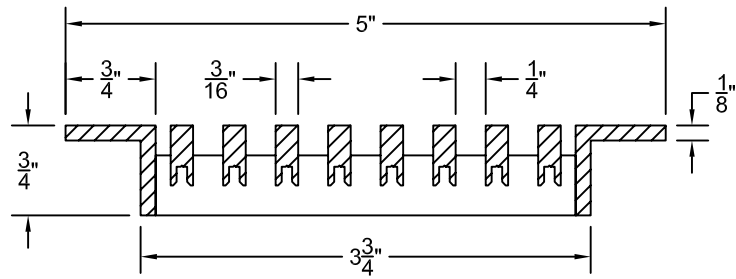

PART # **AAG110B0424 (STOCK)**

**DIRECTION OF GRAIN**

Material: ALUMINUM

Finish: SATIN WITH CLEAR ANODIZE

Approved:

Date:

**ADVANCED ARCHITECTURAL GRILLES**

149 Denton Avenue  
New Hyde Park, NY 11040  
Voice: 516-488-0628 Fax: 516-488-0728

JOB #:

QUOTE #:

**AAG110 B FRAME STOCK BAR GRILLE - OPTIONAL ACCESS DOOR**

**PLAN VIEW: 1/4 SCALE**

**DOOR CAN BE PLACED ON RIGHT OR LEFT SIDE**

Material: ALUMINUM

Finish: SATIN WITH CLEAR ANODIZE

Approved: