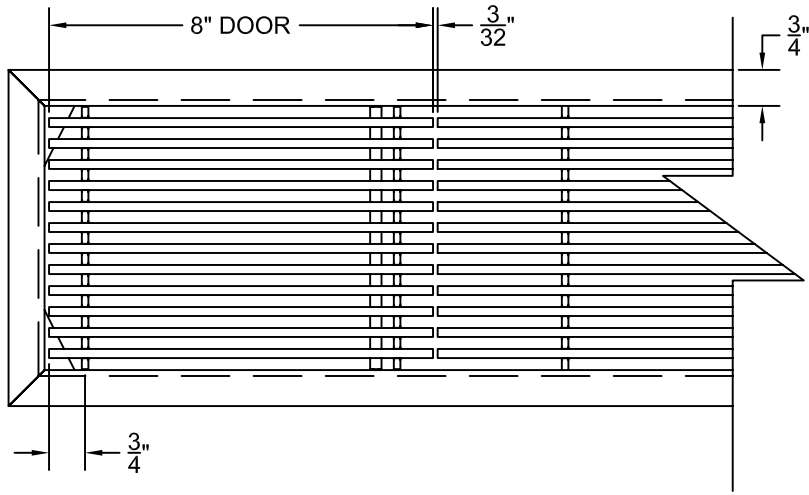

PART # **AAG110B0424 (STOCK)**

**DIRECTION OF GRAIN**

Material: ALUMINUM

Finish: SATIN WITH CLEAR ANODIZE

Approved:

Date:

**ADVANCED ARCHITECTURAL GRILLES**

149 Denton Avenue  
New Hyde Park, NY 11040  
Voice: 516-488-0628 Fax: 516-488-0728

JOB #:

QUOTE #:

**AAG110 B FRAME STOCK BAR GRILLE - OPTIONAL ACCESS DOOR**

**PLAN VIEW: 1/4 SCALE**

**DOOR CAN BE PLACED ON RIGHT OR LEFT SIDE**

Material: ALUMINUM

Finish: SATIN WITH CLEAR ANODIZE

Approved: