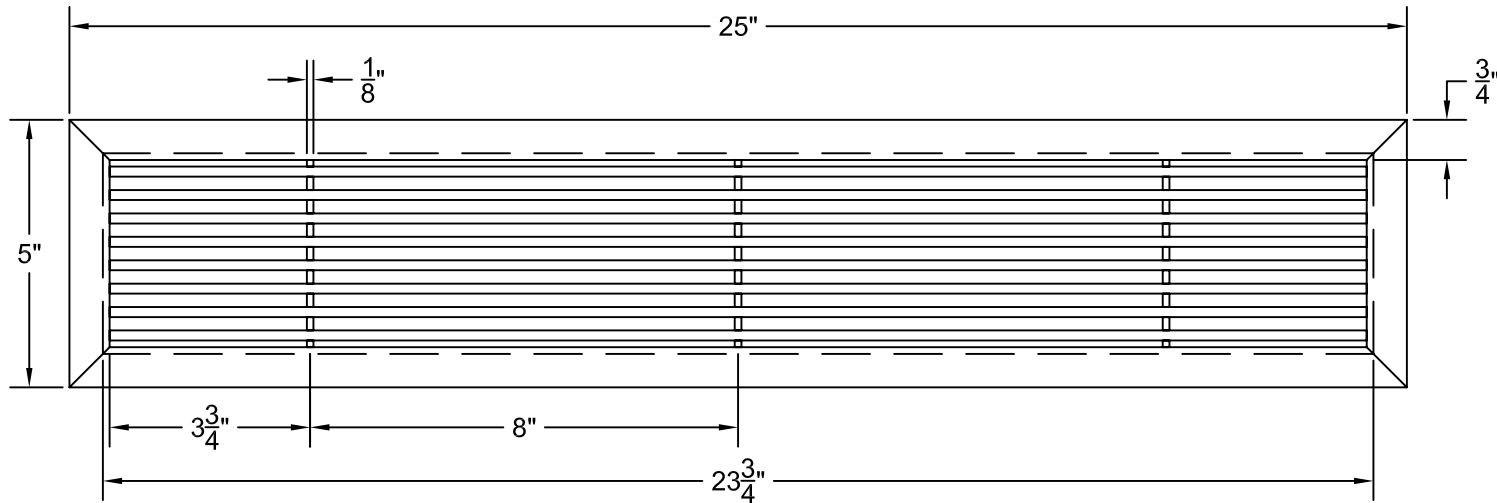

PART # **AAG110B0424 (STOCK)**

**DIRECTION OF GRAIN**

Material: ALUMINUM

Finish: SATIN WITH CLEAR ANODIZE

Approved:

Date:

**ADVANCED ARCHITECTURAL GRILLES**

149 Denton Avenue  
New Hyde Park, NY 11040  
Voice: 516-488-0628 Fax: 516-488-0728

JOB #:

QUOTE #:

**AAG110 B FRAME STOCK BAR GRILLE - OPTIONAL ACCESS DOOR**

**PLAN VIEW: 1/4 SCALE**

**DOOR CAN BE PLACED ON RIGHT OR LEFT SIDE**

Material: ALUMINUM

Finish: SATIN WITH CLEAR ANODIZE

Approved: