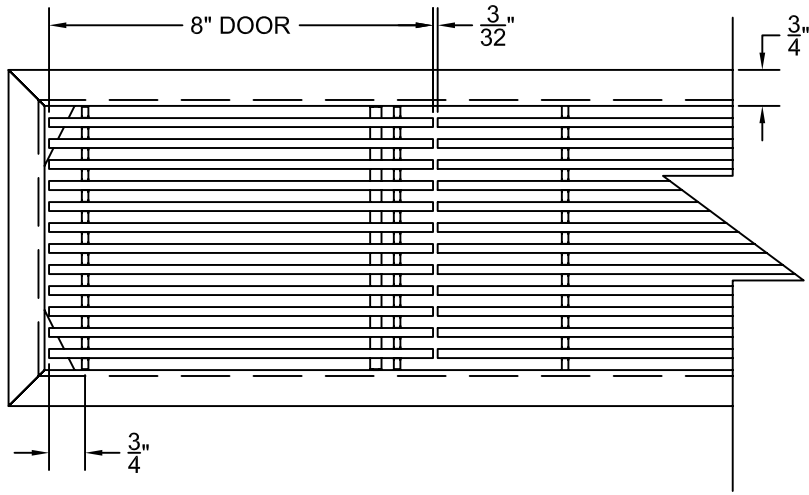

PART # **AAG110B0424 (STOCK)**

**DIRECTION OF GRAIN**

Material: ALUMINUM

Finish: SATIN WITH CLEAR ANODIZE

Approved:

Date:

**ADVANCED ARCHITECTURAL GRILLES**  
50 Carnation Avenue, Bldg #3  
Floral Park, NY 11001  
Voice: 516-488-0628 Fax: 516-488-0728

JOB #:

QUOTE #:

**AAG110 B FRAME STOCK BAR GRILLE - OPTIONAL ACCESS DOOR**

**PLAN VIEW: 1/4 SCALE**

**DOOR CAN BE PLACED ON RIGHT OR LEFT SIDE**

Material: ALUMINUM

Finish: SATIN WITH CLEAR ANODIZE

Approved: