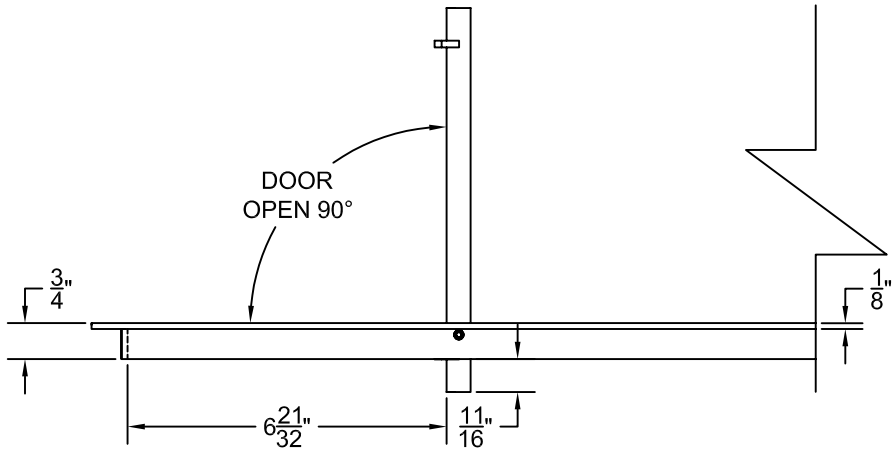

PART # **AAG110B0424 (STOCK)**

**DIRECTION OF GRAIN**

Material: ALUMINUM

Finish: SATIN WITH CLEAR ANODIZE

Approved:

Date:

**ADVANCED ARCHITECTURAL GRILLES**

149 Denton Avenue  
New Hyde Park, NY 11040  
Voice: 516-488-0628 Fax: 516-488-0728

JOB #:

QUOTE #:

**AAG110 B FRAME STOCK BAR GRILLE - OPTIONAL ACCESS DOOR**

**PLAN VIEW: 1/4 SCALE**

**DOOR CAN BE PLACED ON RIGHT OR LEFT SIDE**

Material: ALUMINUM

Finish: SATIN WITH CLEAR ANODIZE

Approved: