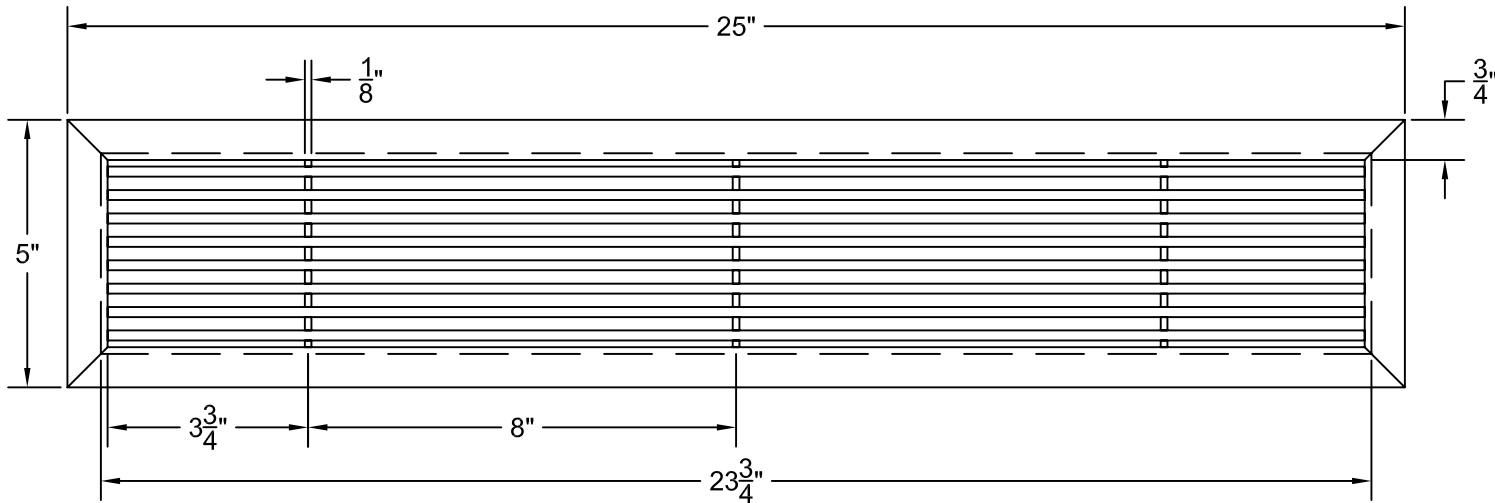

PART # **AAG110B0424 (STOCK)**

**DIRECTION OF GRAIN**

Material: ALUMINUM

Finish: SATIN WITH CLEAR ANODIZE

Approved:

Date:

**ADVANCED ARCHITECTURAL GRILLES**  
50 Carnation Avenue, Bldg #3  
Floral Park, NY 11001  
Voice: 516-488-0628 Fax: 516-488-0728

JOB #:

QUOTE #:

**AAG110 B FRAME STOCK BAR GRILLE - OPTIONAL ACCESS DOOR**

**PLAN VIEW: 1/4 SCALE**

**DOOR CAN BE PLACED ON RIGHT OR LEFT SIDE**

Material: ALUMINUM

Finish: SATIN WITH CLEAR ANODIZE

Approved: