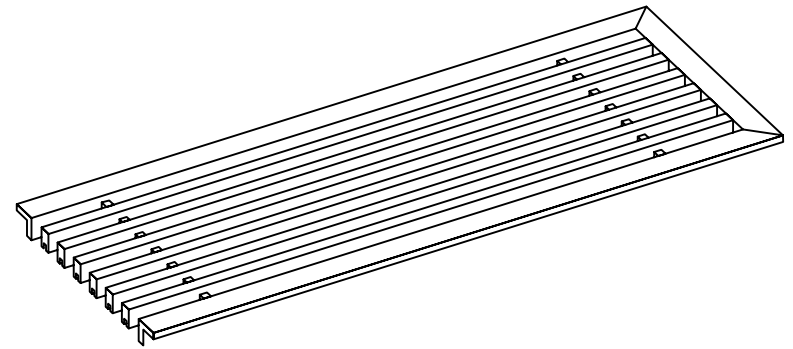

PART # **AAG110B0424 (STOCK)**

**DIRECTION OF GRAIN**

Material: ALUMINUM

Finish: SATIN WITH CLEAR ANODIZE

Approved:

Date:

**ADVANCED ARCHITECTURAL GRILLES**

149 Denton Avenue  
New Hyde Park, NY 11040  
Voice: 516-488-0628 Fax: 516-488-0728

JOB #:

QUOTE #:

**AAG110 B FRAME STOCK BAR GRILLE - OPTIONAL ACCESS DOOR**

**PLAN VIEW: 1/4 SCALE**

**DOOR CAN BE PLACED ON RIGHT OR LEFT SIDE**

Material: ALUMINUM

Finish: SATIN WITH CLEAR ANODIZE

Approved: