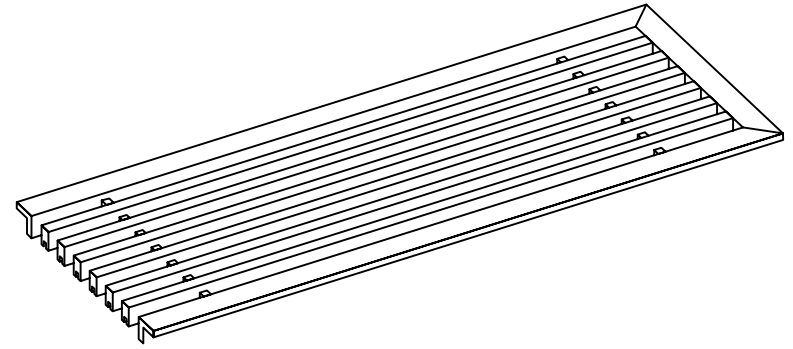

PART # **AAG110B0424 (STOCK)**

**DIRECTION OF GRAIN**

Material: ALUMINUM

Finish: SATIN WITH CLEAR ANODIZE

Approved:

Date:

**ADVANCED ARCHITECTURAL GRILLES**  
50 Carnation Avenue, Bldg #3  
Floral Park, NY 11001  
Voice: 516-488-0628 Fax: 516-488-0728

JOB #:

QUOTE #:

**AAG110 B FRAME STOCK BAR GRILLE - OPTIONAL ACCESS DOOR**

**PLAN VIEW: 1/4 SCALE**

**DOOR CAN BE PLACED ON RIGHT OR LEFT SIDE**

Material: ALUMINUM

Finish: SATIN WITH CLEAR ANODIZE

Approved: