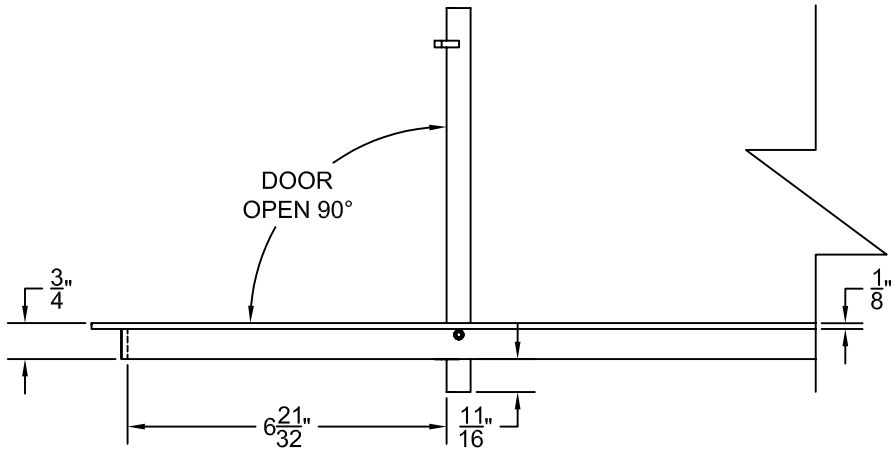

PART # **AAG110B0424 (STOCK)**

**DIRECTION OF GRAIN**

Material: ALUMINUM

Finish: SATIN WITH CLEAR ANODIZE

Approved:

Date:

**ADVANCED ARCHITECTURAL GRILLES**  
50 Carnation Avenue, Bldg #3  
Floral Park, NY 11001  
Voice: 516-488-0628 Fax: 516-488-0728

JOB #:

QUOTE #:

**AAG110 B FRAME STOCK BAR GRILLE - OPTIONAL ACCESS DOOR**

**PLAN VIEW: 1/4 SCALE**

**DOOR CAN BE PLACED ON RIGHT OR LEFT SIDE**

Material: ALUMINUM

Finish: SATIN WITH CLEAR ANODIZE

Approved: