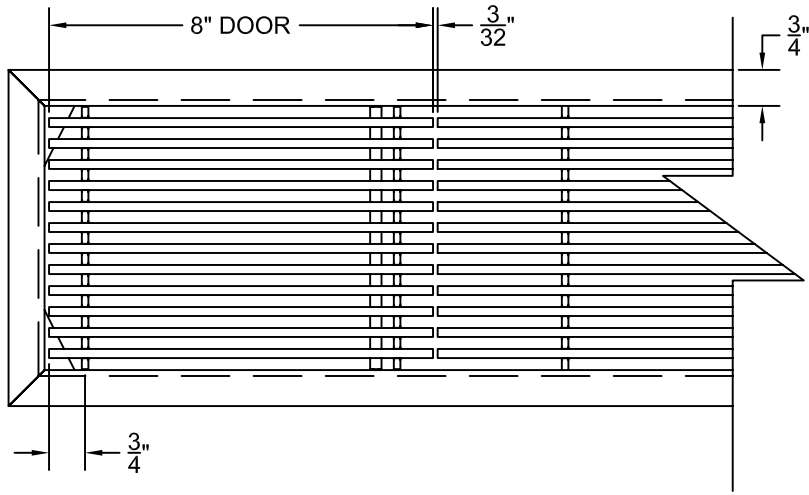

PART # **AAG110B0430 (STOCK)**

DIRECTION OF GRAIN

Material: ALUMINUM

Finish: SATIN WITH CLEAR ANODIZE

Approved:

Date:

ADVANCED ARCHITECTURAL GRILLES

149 Denton Avenue
New Hyde Park, NY 11040

Voice: 516-488-0628 Fax: 516-488-0728

JOB #:

QUOTE #:

AAG110 B FRAME STOCK BAR GRILLE - OPTIONAL ACCESS DOOR

PLAN VIEW: 1/4 SCALE

DOOR CAN BE PLACED ON RIGHT OR LEFT SIDE

Material: ALUMINUM

Finish: SATIN WITH CLEAR ANODIZE