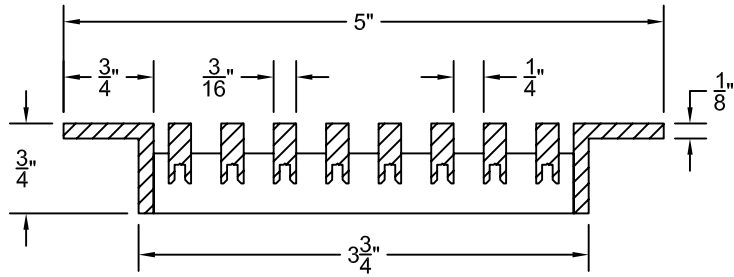

PART # **AAG110B0430 (STOCK)**

DIRECTION OF GRAIN

Material: ALUMINUM

Finish: SATIN WITH CLEAR ANODIZE

Approved:

Date:

ADVANCED ARCHITECTURAL GRILLES

149 Denton Avenue
New Hyde Park, NY 11040

Voice: 516-488-0628 Fax: 516-488-0728

JOB #:

QUOTE #:

AAG110 B FRAME STOCK BAR GRILLE - OPTIONAL ACCESS DOOR

PLAN VIEW: 1/4 SCALE

DOOR CAN BE PLACED ON RIGHT OR LEFT SIDE

Material: ALUMINUM

Finish: SATIN WITH CLEAR ANODIZE