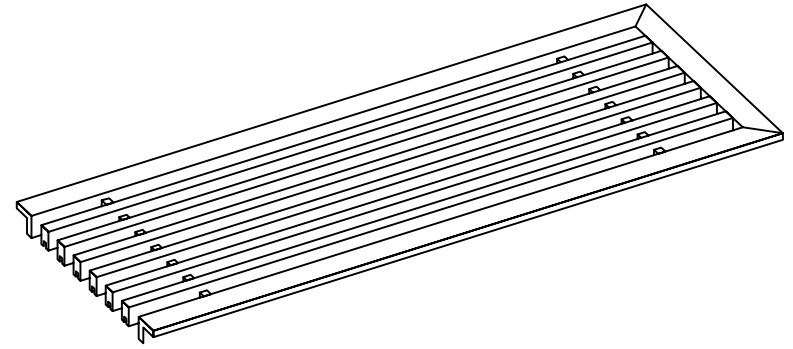

PART # **AAG110B0430 (STOCK)**

DIRECTION OF GRAIN

Material: ALUMINUM

Finish: SATIN WITH CLEAR ANODIZE

Approved:

Date:

ADVANCED ARCHITECTURAL GRILLES

149 Denton Avenue
New Hyde Park, NY 11040

Voice: 516-488-0628 Fax: 516-488-0728

JOB #:

QUOTE #:

AAG110 B FRAME STOCK BAR GRILLE - OPTIONAL ACCESS DOOR

PLAN VIEW: 1/4 SCALE

DOOR CAN BE PLACED ON RIGHT OR LEFT SIDE

Material: ALUMINUM

Finish: SATIN WITH CLEAR ANODIZE