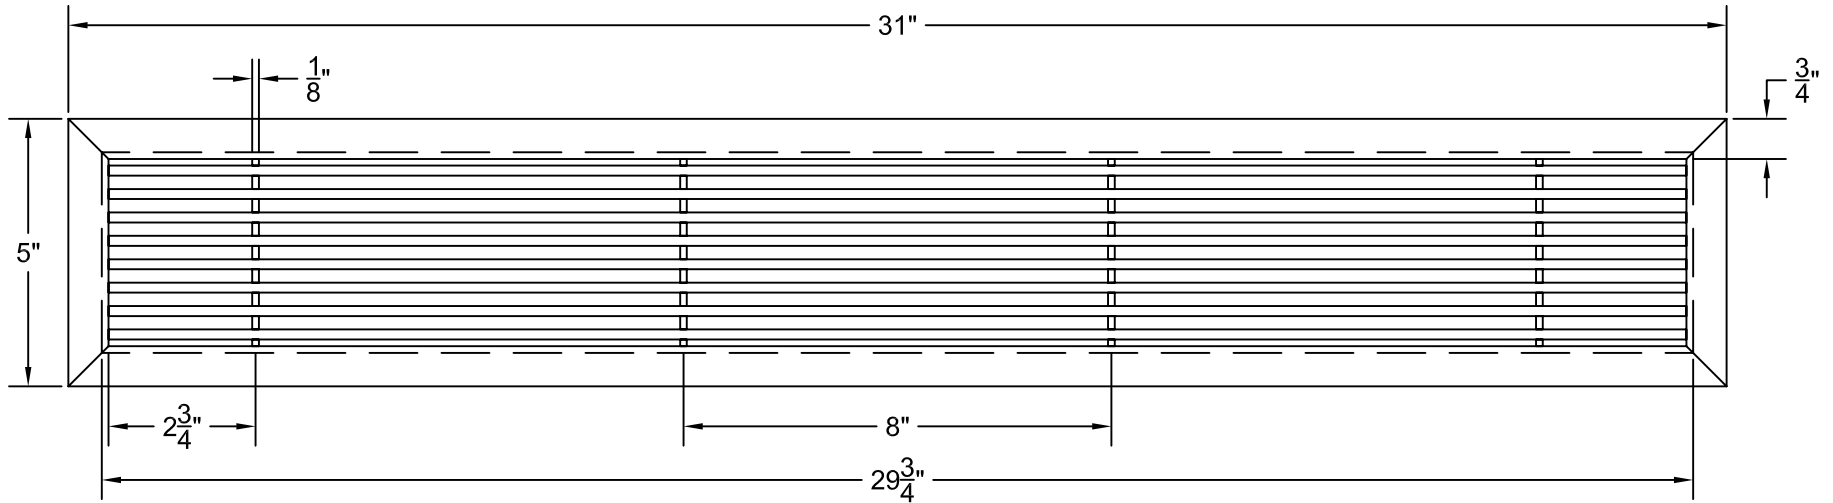

PART # **AAG110B0430 (STOCK)**

DIRECTION OF GRAIN

Material: ALUMINUM

Finish: SATIN WITH CLEAR ANODIZE

Approved:

Date:

ADVANCED ARCHITECTURAL GRILLES

149 Denton Avenue
New Hyde Park, NY 11040

Voice: 516-488-0628 Fax: 516-488-0728

JOB #:

QUOTE #:

AAG110 B FRAME STOCK BAR GRILLE - OPTIONAL ACCESS DOOR

PLAN VIEW: 1/4 SCALE

DOOR CAN BE PLACED ON RIGHT OR LEFT SIDE

Material: ALUMINUM

Finish: SATIN WITH CLEAR ANODIZE