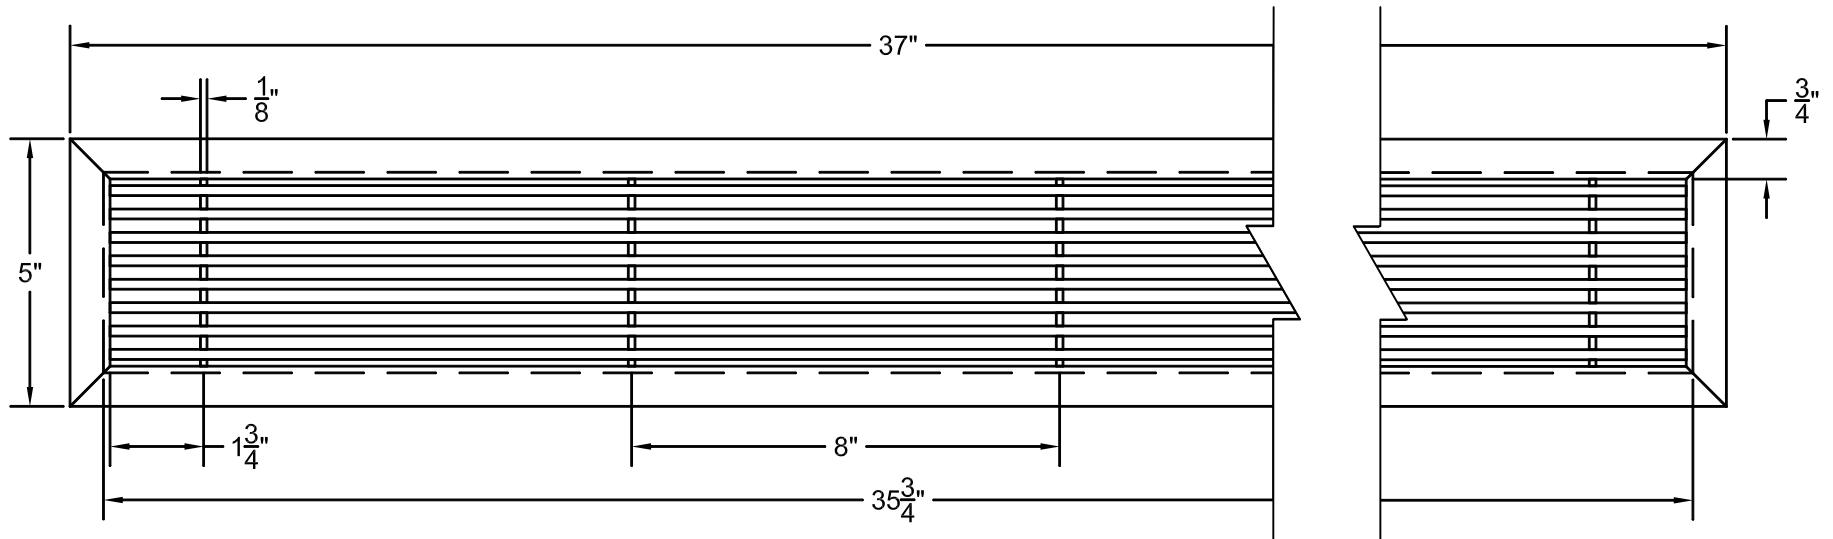

PART # **AAG110B0436 (STOCK)**

SECTION VIEW: CUSTOM SCALE

DIRECTION OF GRAIN

PLAN VIEW: CUSTOM SCALE

Material: ALUMINUM

Finish: SATIN WITH CLEAR ANODIZE

Approved:

Date:

ADVANCED ARCHITECTURAL GRILLES

149 Denton Avenue
New Hyde Park, NY 11040

Voice: 516-488-0628 Fax: 516-488-0728

JOB #:

QUOTE #:

AAG110 B FRAME STOCK BAR GRILLE - OPTIONAL ACCESS DOOR

PLAN VIEW: 1/4 SCALE

DOOR CAN BE PLACED ON RIGHT OR LEFT SIDE