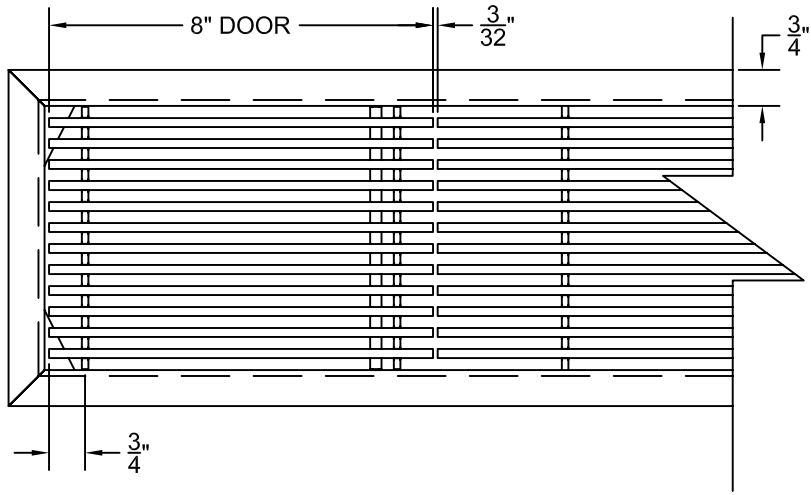

PART # **AAG110B0436 (STOCK)**

SECTION VIEW: CUSTOM SCALE

DIRECTION OF GRAIN

PLAN VIEW: CUSTOM SCALE

Material: ALUMINUM

Finish: SATIN WITH CLEAR ANODIZE

Approved:

Date:

ADVANCED ARCHITECTURAL GRILLES

149 Denton Avenue
New Hyde Park, NY 11040

Voice: 516-488-0628 Fax: 516-488-0728

JOB #:

QUOTE #:

AAG110 B FRAME STOCK BAR GRILLE - OPTIONAL ACCESS DOOR

PLAN VIEW: 1/4 SCALE

DOOR CAN BE PLACED ON RIGHT OR LEFT SIDE