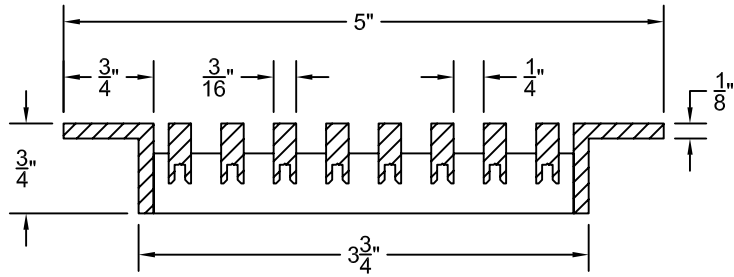

PART # **AAG110B0436 (STOCK)**

DIRECTION OF GRAIN

Material: ALUMINUM

Finish: SATIN WITH CLEAR ANODIZE

Approved:

Date:

ADVANCED ARCHITECTURAL GRILLES
50 Carnation Avenue, Bldg #3
Floral Park, NY 11001
Voice: 516-488-0628 Fax: 516-488-0728

JOB #:

QUOTE #:

AAG110 B FRAME STOCK BAR GRILLE - OPTIONAL ACCESS DOOR

PLAN VIEW: 1/4 SCALE

DOOR CAN BE PLACED ON RIGHT OR LEFT SIDE

Material: ALUMINUM

Finish: SATIN WITH CLEAR ANODIZE

Approved: