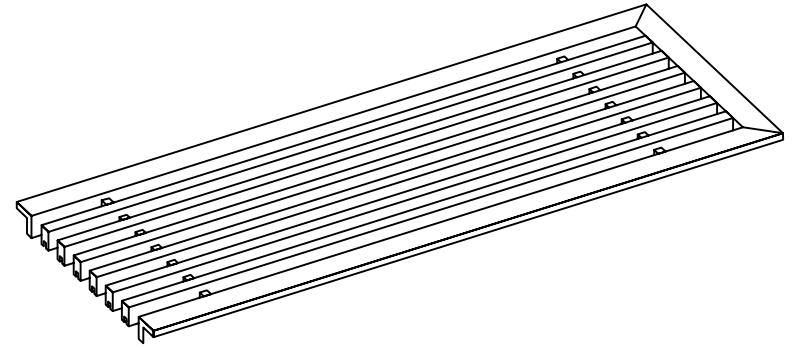

PART # **AAG110B0436 (STOCK)**

SECTION VIEW: CUSTOM SCALE

DIRECTION OF GRAIN

PLAN VIEW: CUSTOM SCALE

Material: ALUMINUM

Finish: SATIN WITH CLEAR ANODIZE

Approved:

Date:

ADVANCED ARCHITECTURAL GRILLES

149 Denton Avenue
New Hyde Park, NY 11040

Voice: 516-488-0628 Fax: 516-488-0728

JOB #:

QUOTE #:

AAG110 B FRAME STOCK BAR GRILLE - OPTIONAL ACCESS DOOR

PLAN VIEW: 1/4 SCALE

DOOR CAN BE PLACED ON RIGHT OR LEFT SIDE