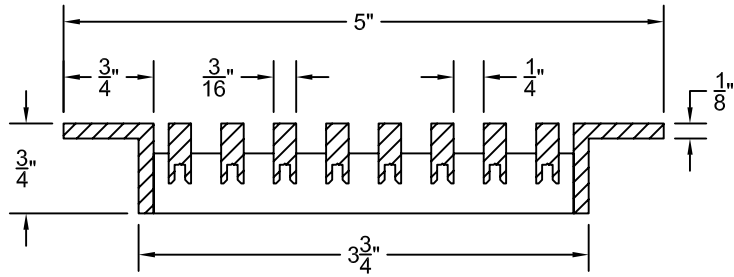

PART # **AAG110B0436 (STOCK)**

SECTION VIEW: CUSTOM SCALE

DIRECTION OF GRAIN

PLAN VIEW: CUSTOM SCALE

Material: ALUMINUM

Finish: SATIN WITH CLEAR ANODIZE

Approved:

Date:

ADVANCED ARCHITECTURAL GRILLES

149 Denton Avenue
New Hyde Park, NY 11040

Voice: 516-488-0628 Fax: 516-488-0728

JOB #:

QUOTE #:

AAG110 B FRAME STOCK BAR GRILLE - OPTIONAL ACCESS DOOR

PLAN VIEW: 1/4 SCALE

DOOR CAN BE PLACED ON RIGHT OR LEFT SIDE