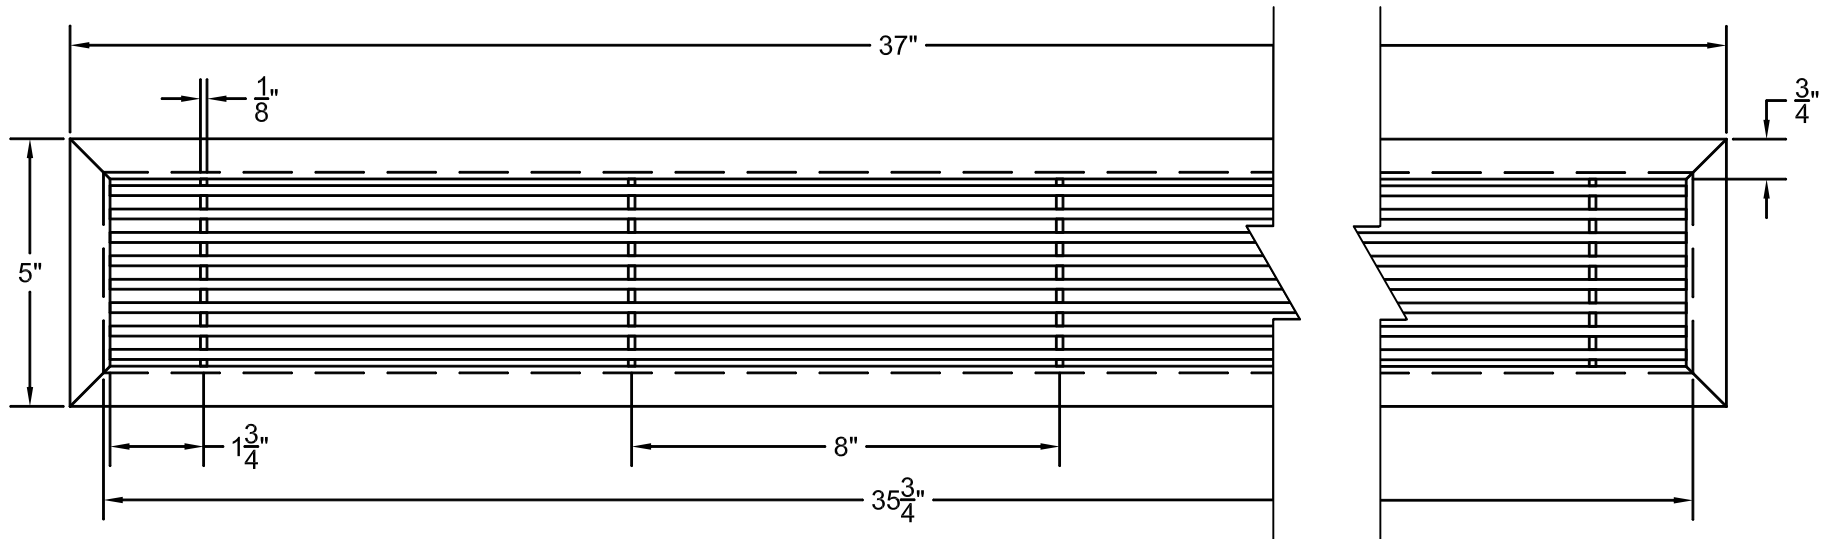

PART # **AAG110B0436 (STOCK)**

DIRECTION OF GRAIN

Material: ALUMINUM

Finish: SATIN WITH CLEAR ANODIZE

Approved:

Date:

ADVANCED ARCHITECTURAL GRILLES
50 Carnation Avenue, Bldg #3
Floral Park, NY 11001
Voice: 516-488-0628 Fax: 516-488-0728

JOB #:

QUOTE #:

AAG110 B FRAME STOCK BAR GRILLE - OPTIONAL ACCESS DOOR

PLAN VIEW: 1/4 SCALE

DOOR CAN BE PLACED ON RIGHT OR LEFT SIDE

Material: ALUMINUM

Finish: SATIN WITH CLEAR ANODIZE

Approved: