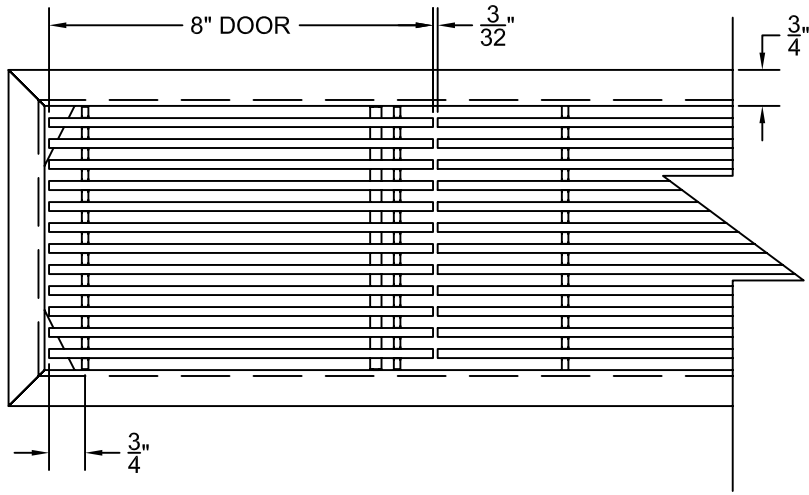

PART # **AAG110B0436 (STOCK)**

DIRECTION OF GRAIN

Material: ALUMINUM

Finish: SATIN WITH CLEAR ANODIZE

Approved:

Date:

ADVANCED ARCHITECTURAL GRILLES
50 Carnation Avenue, Bldg #3
Floral Park, NY 11001
Voice: 516-488-0628 Fax: 516-488-0728

JOB #:

QUOTE #:

AAG110 B FRAME STOCK BAR GRILLE - OPTIONAL ACCESS DOOR

PLAN VIEW: 1/4 SCALE

DOOR CAN BE PLACED ON RIGHT OR LEFT SIDE

Material: ALUMINUM

Finish: SATIN WITH CLEAR ANODIZE

Approved: