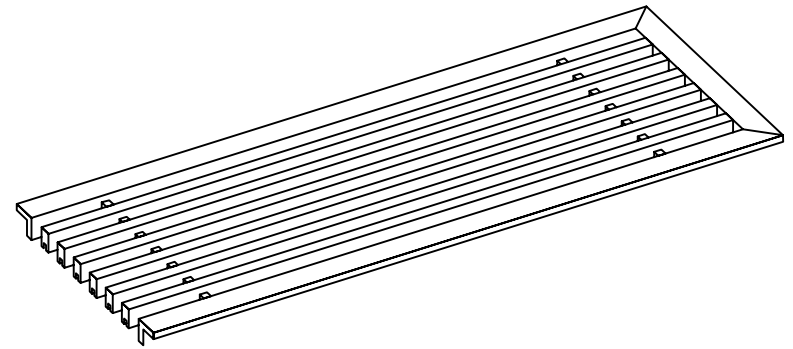

PART # **AAG110B0436 (STOCK)**

DIRECTION OF GRAIN

Material: ALUMINUM

Finish: SATIN WITH CLEAR ANODIZE

Approved:

Date:

ADVANCED ARCHITECTURAL GRILLES
50 Carnation Avenue, Bldg #3
Floral Park, NY 11001
Voice: 516-488-0628 Fax: 516-488-0728

JOB #:

QUOTE #:

AAG110 B FRAME STOCK BAR GRILLE - OPTIONAL ACCESS DOOR

PLAN VIEW: 1/4 SCALE

DOOR CAN BE PLACED ON RIGHT OR LEFT SIDE

Material: ALUMINUM

Finish: SATIN WITH CLEAR ANODIZE

Approved: