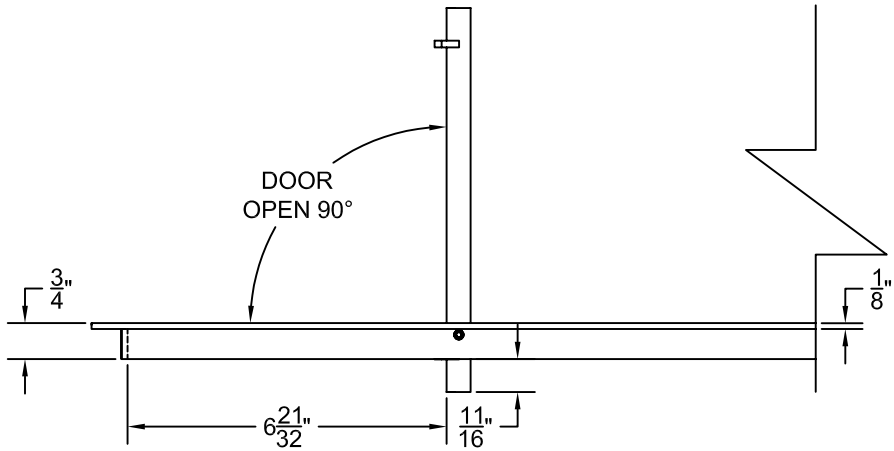

PART # **AAG110B0436 (STOCK)**

SECTION VIEW: CUSTOM SCALE

DIRECTION OF GRAIN

PLAN VIEW: CUSTOM SCALE

Material: ALUMINUM

Finish: SATIN WITH CLEAR ANODIZE

Approved:

Date:

ADVANCED ARCHITECTURAL GRILLES

149 Denton Avenue
New Hyde Park, NY 11040

Voice: 516-488-0628 Fax: 516-488-0728

JOB #:

QUOTE #:

AAG110 B FRAME STOCK BAR GRILLE - OPTIONAL ACCESS DOOR

PLAN VIEW: 1/4 SCALE

DOOR CAN BE PLACED ON RIGHT OR LEFT SIDE