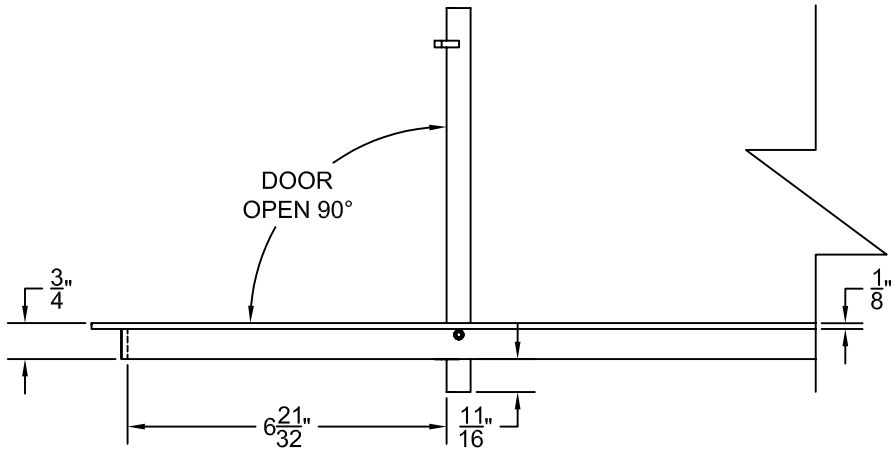

PART # **AAG110B0436 (STOCK)**

DIRECTION OF GRAIN

Material: ALUMINUM

Finish: SATIN WITH CLEAR ANODIZE

Approved:

Date:

ADVANCED ARCHITECTURAL GRILLES
50 Carnation Avenue, Bldg #3
Floral Park, NY 11001
Voice: 516-488-0628 Fax: 516-488-0728

JOB #:

QUOTE #:

AAG110 B FRAME STOCK BAR GRILLE - OPTIONAL ACCESS DOOR

PLAN VIEW: 1/4 SCALE

DOOR CAN BE PLACED ON RIGHT OR LEFT SIDE

Material: ALUMINUM

Finish: SATIN WITH CLEAR ANODIZE

Approved: