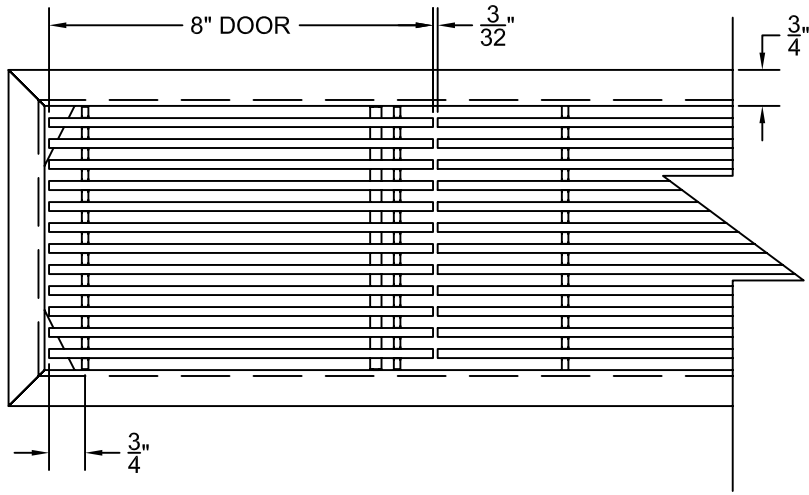

PART # **AAG110B0442 (STOCK)**

DIRECTION OF GRAIN

Material: ALUMINUM

Finish: SATIN WITH CLEAR ANODIZE

Approved:

Date:

ADVANCED ARCHITECTURAL GRILLES

50 Carnation Avenue, Bldg #3

Floral Park, NY 11001

Voice: 516-488-0628 Fax: 516-488-0728

JOB #:

QUOTE #:

AAG110 B FRAME STOCK BAR GRILLE - OPTIONAL ACCESS DOOR

PLAN VIEW: 1/4 SCALE

DOOR CAN BE PLACED ON RIGHT OR LEFT SIDE

Material: ALUMINUM