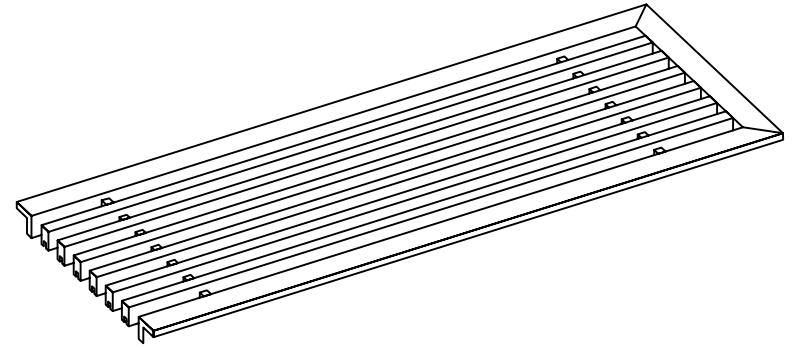

PART # **AAG110B0442 (STOCK)**

DIRECTION OF GRAIN

Material: ALUMINUM

Finish: SATIN WITH CLEAR ANODIZE

Approved:

Date:

ADVANCED ARCHITECTURAL GRILLES

149 Denton Avenue
New Hyde Park, NY 11040
Voice: 516-488-0628 Fax: 516-488-0728

JOB #:

QUOTE #:

AAG110 B FRAME STOCK BAR GRILLE - OPTIONAL ACCESS DOOR

PLAN VIEW: 1/4 SCALE

DOOR CAN BE PLACED ON RIGHT OR LEFT SIDE

Material: ALUMINUM

Finish: SATIN WITH CLEAR ANODIZE

Approved: