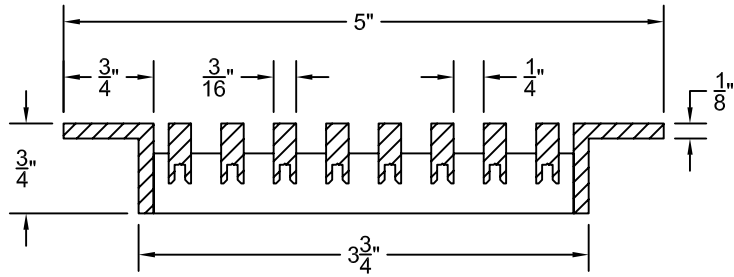

PART # **AAG110B0442 (STOCK)**

DIRECTION OF GRAIN

Material: ALUMINUM

Finish: SATIN WITH CLEAR ANODIZE

Approved:

Date:

ADVANCED ARCHITECTURAL GRILLES

50 Carnation Avenue, Bldg #3

Floral Park, NY 11001

Voice: 516-488-0628 Fax: 516-488-0728

JOB #:

QUOTE #:

AAG110 B FRAME STOCK BAR GRILLE - OPTIONAL ACCESS DOOR

PLAN VIEW: 1/4 SCALE

DOOR CAN BE PLACED ON RIGHT OR LEFT SIDE

Material: ALUMINUM