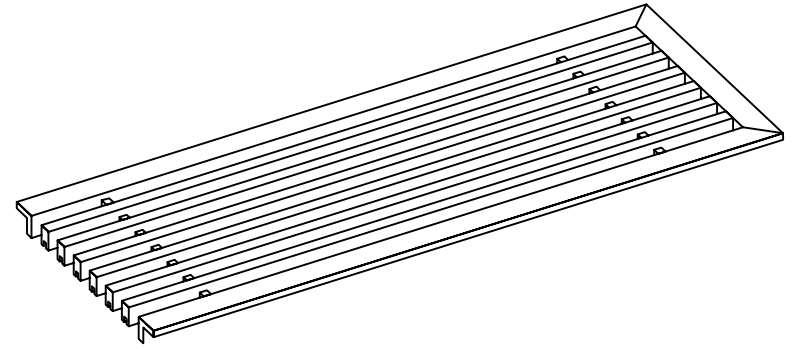

PART # **AAG110B0442 (STOCK)**

DIRECTION OF GRAIN

Material: ALUMINUM

Finish: SATIN WITH CLEAR ANODIZE

Approved:

Date:

ADVANCED ARCHITECTURAL GRILLES

50 Carnation Avenue, Bldg #3

Floral Park, NY 11001

Voice: 516-488-0628 Fax: 516-488-0728

JOB #:

QUOTE #:

AAG110 B FRAME STOCK BAR GRILLE - OPTIONAL ACCESS DOOR

PLAN VIEW: 1/4 SCALE

DOOR CAN BE PLACED ON RIGHT OR LEFT SIDE

Material: ALUMINUM