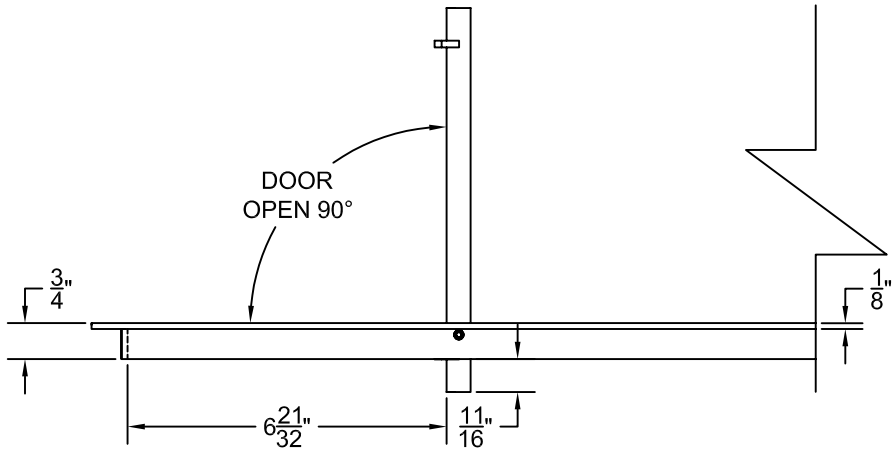

PART # **AAG110B0442 (STOCK)**

DIRECTION OF GRAIN

Material: ALUMINUM

Finish: SATIN WITH CLEAR ANODIZE

Approved:

Date:

ADVANCED ARCHITECTURAL GRILLES

149 Denton Avenue
New Hyde Park, NY 11040
Voice: 516-488-0628 Fax: 516-488-0728

JOB #:

QUOTE #:

AAG110 B FRAME STOCK BAR GRILLE - OPTIONAL ACCESS DOOR

PLAN VIEW: 1/4 SCALE

DOOR CAN BE PLACED ON RIGHT OR LEFT SIDE

Material: ALUMINUM

Finish: SATIN WITH CLEAR ANODIZE

Approved: