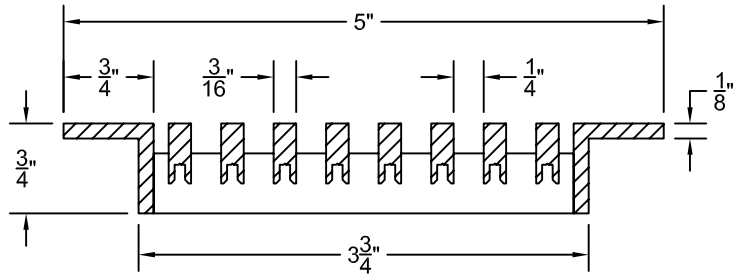

PART # **AAG110B0442 (STOCK)**

DIRECTION OF GRAIN

Material: ALUMINUM

Finish: SATIN WITH CLEAR ANODIZE

Approved:

Date:

ADVANCED ARCHITECTURAL GRILLES

149 Denton Avenue
New Hyde Park, NY 11040
Voice: 516-488-0628 Fax: 516-488-0728

JOB #:

QUOTE #:

AAG110 B FRAME STOCK BAR GRILLE - OPTIONAL ACCESS DOOR

PLAN VIEW: 1/4 SCALE

DOOR CAN BE PLACED ON RIGHT OR LEFT SIDE

Material: ALUMINUM

Finish: SATIN WITH CLEAR ANODIZE

Approved: