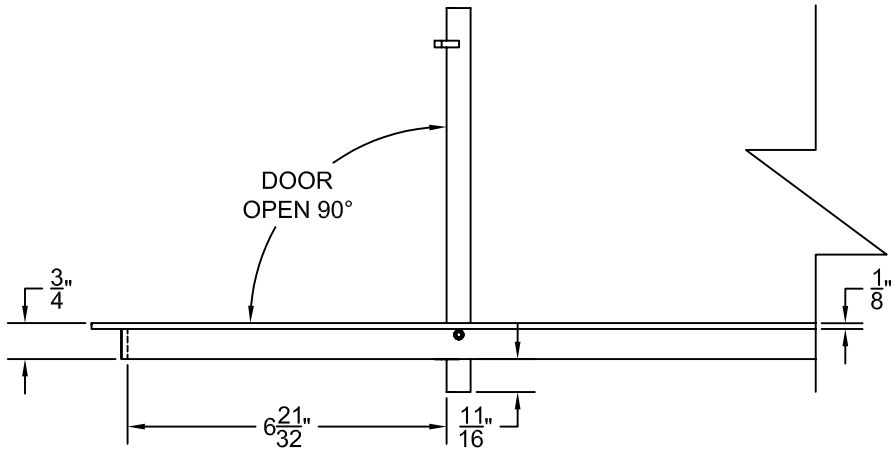

PART # **AAG110B0442 (STOCK)**

DIRECTION OF GRAIN

Material: ALUMINUM

Finish: SATIN WITH CLEAR ANODIZE

Approved:

Date:

ADVANCED ARCHITECTURAL GRILLES

50 Carnation Avenue, Bldg #3

Floral Park, NY 11001

Voice: 516-488-0628 Fax: 516-488-0728

JOB #:

QUOTE #:

AAG110 B FRAME STOCK BAR GRILLE - OPTIONAL ACCESS DOOR

PLAN VIEW: 1/4 SCALE

DOOR CAN BE PLACED ON RIGHT OR LEFT SIDE

Material: ALUMINUM