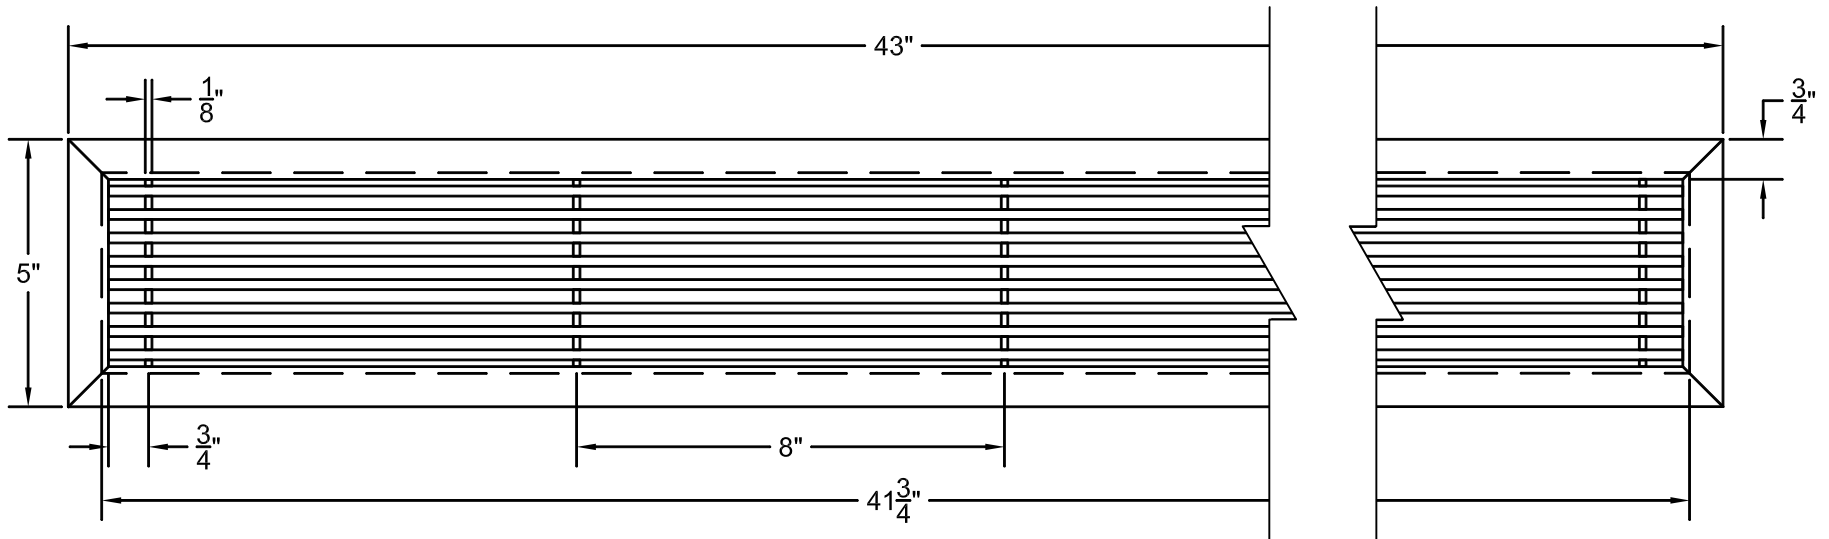

PART # **AAG110B0442 (STOCK)**

DIRECTION OF GRAIN

Material: ALUMINUM

Finish: SATIN WITH CLEAR ANODIZE

Approved:

Date:

ADVANCED ARCHITECTURAL GRILLES

50 Carnation Avenue, Bldg #3

Floral Park, NY 11001

Voice: 516-488-0628 Fax: 516-488-0728

JOB #:

QUOTE #:

AAG110 B FRAME STOCK BAR GRILLE - OPTIONAL ACCESS DOOR

PLAN VIEW: 1/4 SCALE

DOOR CAN BE PLACED ON RIGHT OR LEFT SIDE

Material: ALUMINUM