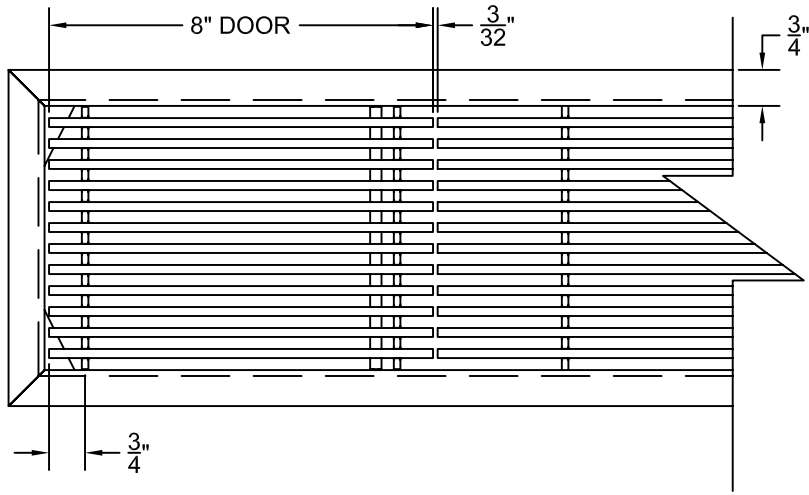

PART # **AAG110B0442 (STOCK)**

DIRECTION OF GRAIN

Material: ALUMINUM

Finish: SATIN WITH CLEAR ANODIZE

Approved:

Date:

ADVANCED ARCHITECTURAL GRILLES

149 Denton Avenue
New Hyde Park, NY 11040
Voice: 516-488-0628 Fax: 516-488-0728

JOB #:

QUOTE #:

AAG110 B FRAME STOCK BAR GRILLE - OPTIONAL ACCESS DOOR

PLAN VIEW: 1/4 SCALE

DOOR CAN BE PLACED ON RIGHT OR LEFT SIDE

Material: ALUMINUM

Finish: SATIN WITH CLEAR ANODIZE

Approved: