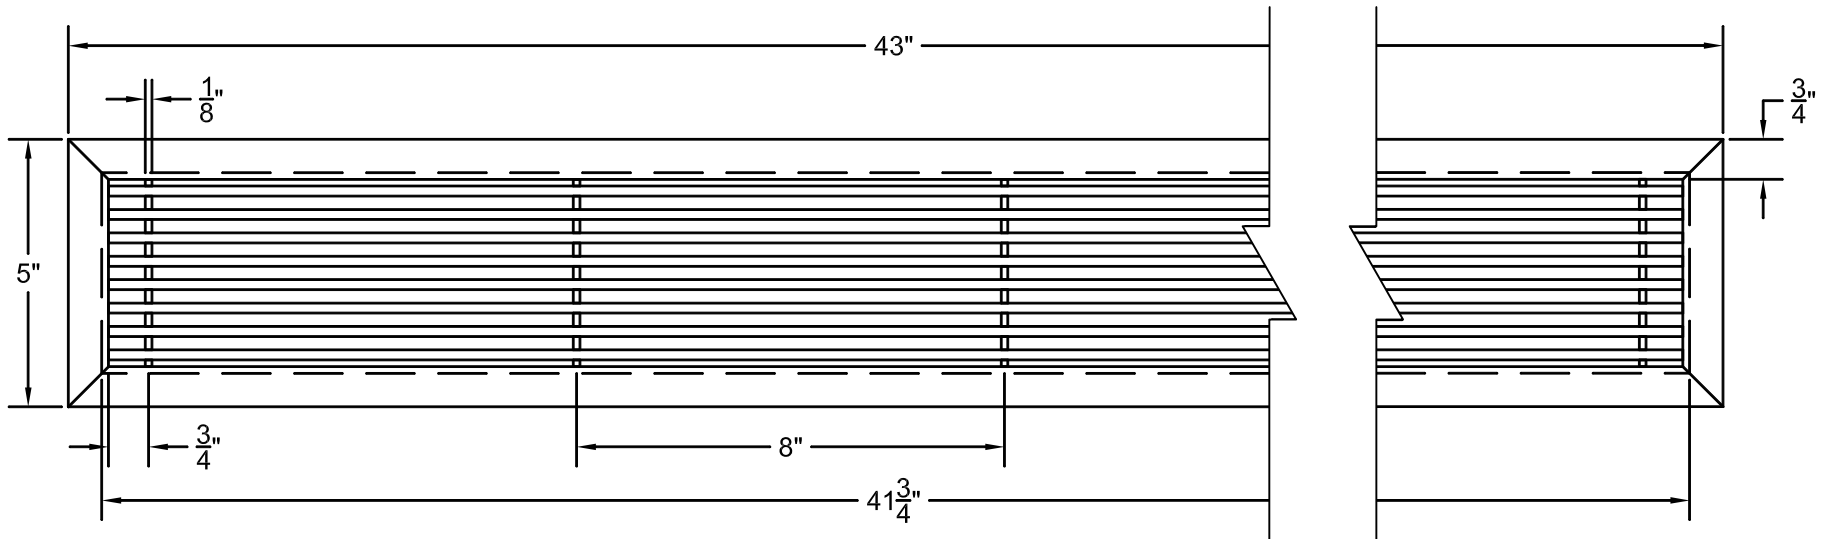

PART # **AAG110B0442 (STOCK)**

DIRECTION OF GRAIN

Material: ALUMINUM

Finish: SATIN WITH CLEAR ANODIZE

Approved:

Date:

ADVANCED ARCHITECTURAL GRILLES

149 Denton Avenue
New Hyde Park, NY 11040
Voice: 516-488-0628 Fax: 516-488-0728

JOB #:

QUOTE #:

AAG110 B FRAME STOCK BAR GRILLE - OPTIONAL ACCESS DOOR

PLAN VIEW: 1/4 SCALE

DOOR CAN BE PLACED ON RIGHT OR LEFT SIDE

Material: ALUMINUM

Finish: SATIN WITH CLEAR ANODIZE

Approved: