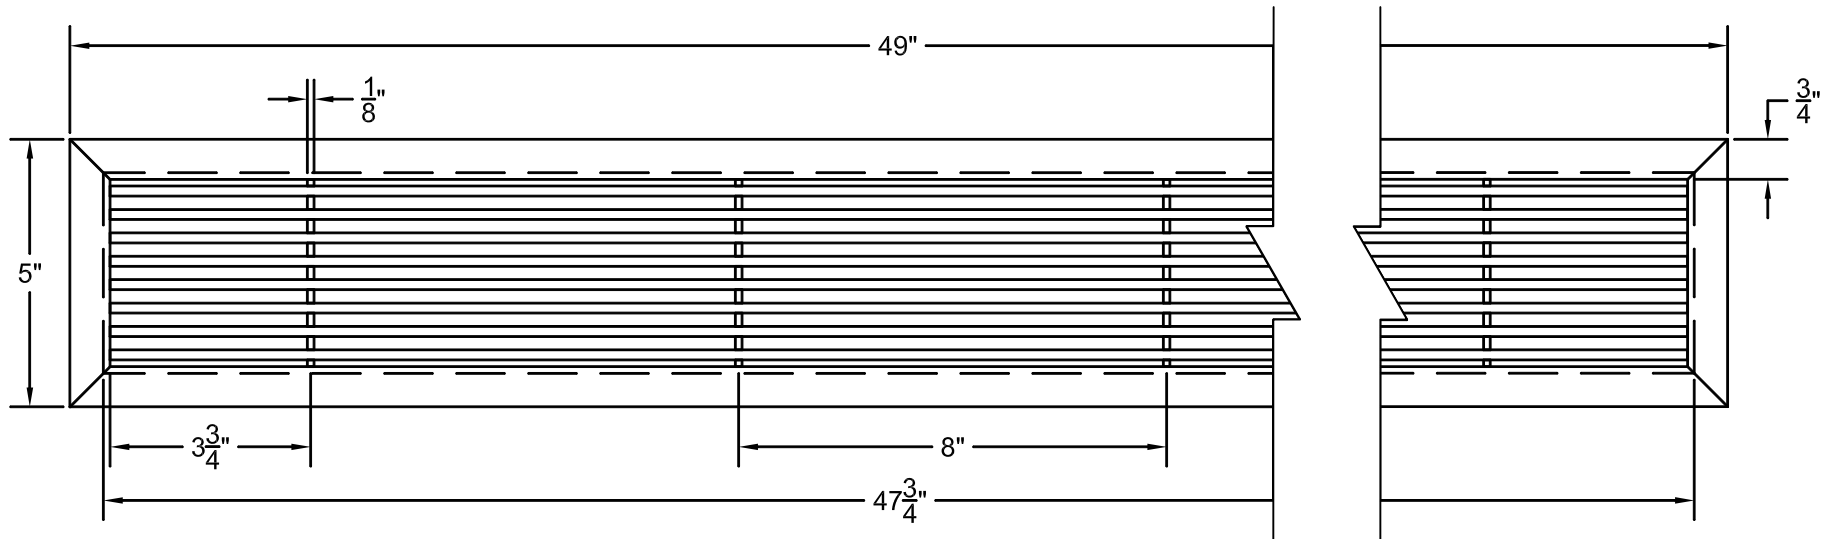

PART # **AAG110B0448 (STOCK)**

DIRECTION OF GRAIN

Material: ALUMINUM

Finish: SATIN WITH CLEAR ANODIZE

Approved:

Date:

ADVANCED ARCHITECTURAL GRILLES

149 Denton Avenue

New Hyde Park, NY 11040

Voice: 516-488-0628 Fax: 516-488-0728

JOB #:

QUOTE #:

AAG110 B FRAME STOCK BAR GRILLE - OPTIONAL ACCESS DOOR

PLAN VIEW: 1/4 SCALE

DOOR CAN BE PLACED ON RIGHT OR LEFT SIDE

Material: ALUMINUM