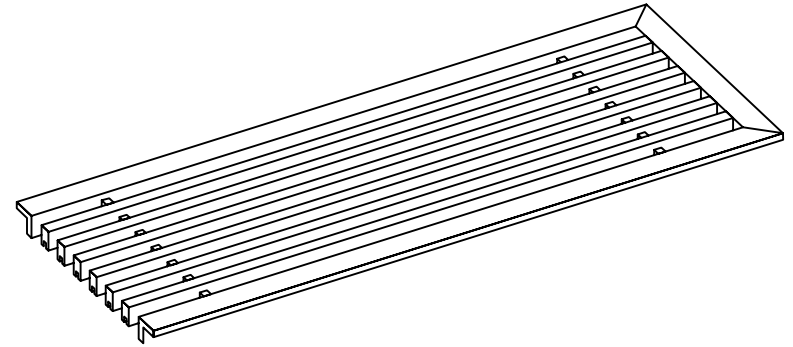

PART # **AAG110B0448 (STOCK)**

DIRECTION OF GRAIN

Material: ALUMINUM

Finish: SATIN WITH CLEAR ANODIZE

Approved:

Date:

ADVANCED ARCHITECTURAL GRILLES
50 Carnation Avenue, Bldg #3
Floral Park, NY 11001
Voice: 516-488-0628 Fax: 516-488-0728

JOB #:

QUOTE #:

AAG110 B FRAME STOCK BAR GRILLE - OPTIONAL ACCESS DOOR

PLAN VIEW: 1/4 SCALE

DOOR CAN BE PLACED ON RIGHT OR LEFT SIDE

Material: ALUMINUM

Finish: SATIN WITH CLEAR ANODIZE

Approved: