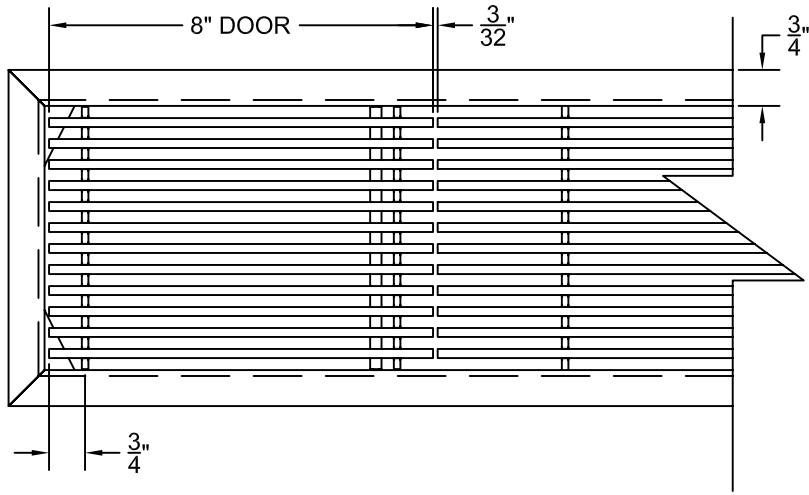

PART # **AAG110B0448 (STOCK)**

DIRECTION OF GRAIN

Material: ALUMINUM

Finish: SATIN WITH CLEAR ANODIZE

Approved:

Date:

ADVANCED ARCHITECTURAL GRILLES
50 Carnation Avenue, Bldg #3
Floral Park, NY 11001
Voice: 516-488-0628 Fax: 516-488-0728

JOB #:

QUOTE #:

AAG110 B FRAME STOCK BAR GRILLE - OPTIONAL ACCESS DOOR

PLAN VIEW: 1/4 SCALE

DOOR CAN BE PLACED ON RIGHT OR LEFT SIDE

Material: ALUMINUM

Finish: SATIN WITH CLEAR ANODIZE

Approved: