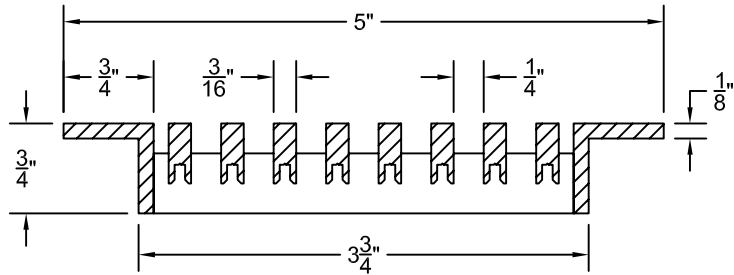

PART # **AAG110B0448 (STOCK)**

DIRECTION OF GRAIN

Material: ALUMINUM

Finish: SATIN WITH CLEAR ANODIZE

Approved:

Date:

ADVANCED ARCHITECTURAL GRILLES
50 Carnation Avenue, Bldg #3
Floral Park, NY 11001
Voice: 516-488-0628 Fax: 516-488-0728

JOB #:

QUOTE #:

AAG110 B FRAME STOCK BAR GRILLE - OPTIONAL ACCESS DOOR

PLAN VIEW: 1/4 SCALE

DOOR CAN BE PLACED ON RIGHT OR LEFT SIDE

Material: ALUMINUM

Finish: SATIN WITH CLEAR ANODIZE

Approved: