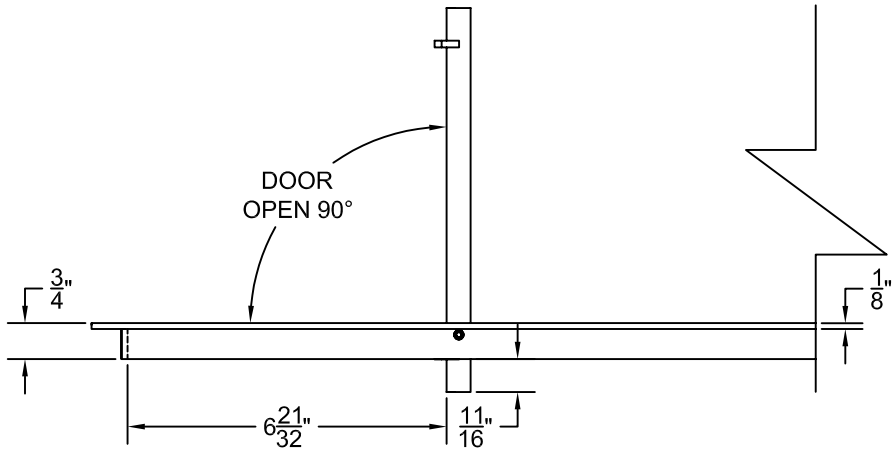

PART # **AAG110B0448 (STOCK)**

DIRECTION OF GRAIN

Material: ALUMINUM

Finish: SATIN WITH CLEAR ANODIZE

Approved:

Date:

ADVANCED ARCHITECTURAL GRILLES

149 Denton Avenue

New Hyde Park, NY 11040

Voice: 516-488-0628 Fax: 516-488-0728

JOB #:

QUOTE #:

AAG110 B FRAME STOCK BAR GRILLE - OPTIONAL ACCESS DOOR

PLAN VIEW: 1/4 SCALE

DOOR CAN BE PLACED ON RIGHT OR LEFT SIDE

Material: ALUMINUM