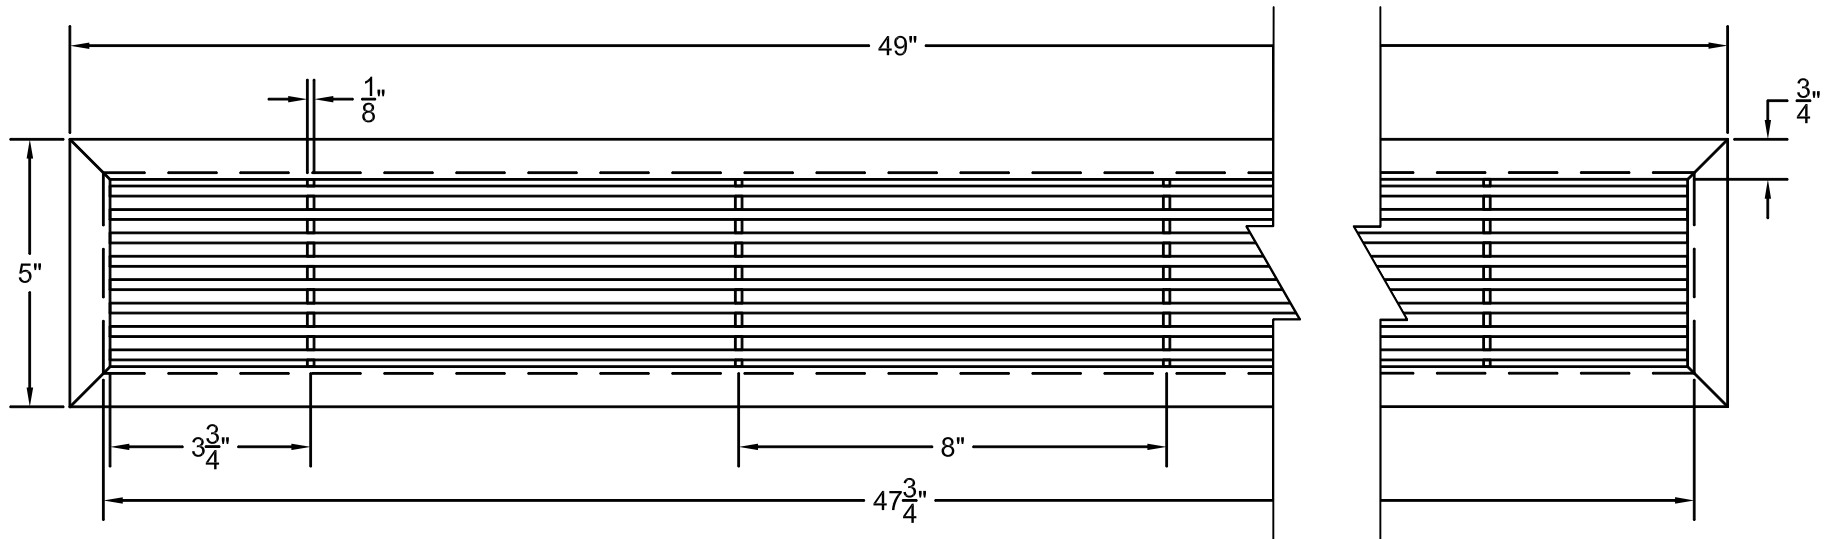

PART # **AAG110B0448 (STOCK)**

DIRECTION OF GRAIN

Material: ALUMINUM

Finish: SATIN WITH CLEAR ANODIZE

Approved:

Date:

ADVANCED ARCHITECTURAL GRILLES
50 Carnation Avenue, Bldg #3
Floral Park, NY 11001
Voice: 516-488-0628 Fax: 516-488-0728

JOB #:

QUOTE #:

AAG110 B FRAME STOCK BAR GRILLE - OPTIONAL ACCESS DOOR

PLAN VIEW: 1/4 SCALE

DOOR CAN BE PLACED ON RIGHT OR LEFT SIDE

Material: ALUMINUM

Finish: SATIN WITH CLEAR ANODIZE

Approved: