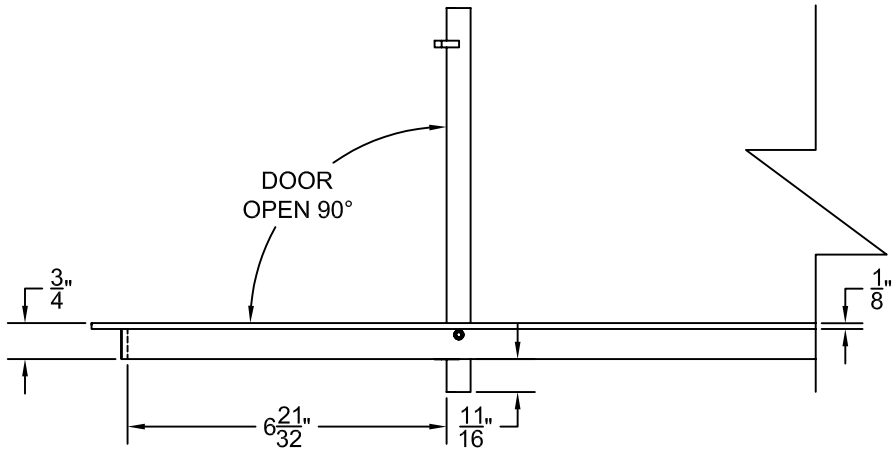

PART # **AAG110B0448 (STOCK)**

DIRECTION OF GRAIN

Material: ALUMINUM

Finish: SATIN WITH CLEAR ANODIZE

Approved:

Date:

ADVANCED ARCHITECTURAL GRILLES
50 Carnation Avenue, Bldg #3
Floral Park, NY 11001
Voice: 516-488-0628 Fax: 516-488-0728

JOB #:

QUOTE #:

AAG110 B FRAME STOCK BAR GRILLE - OPTIONAL ACCESS DOOR

PLAN VIEW: 1/4 SCALE

DOOR CAN BE PLACED ON RIGHT OR LEFT SIDE

Material: ALUMINUM

Finish: SATIN WITH CLEAR ANODIZE

Approved: