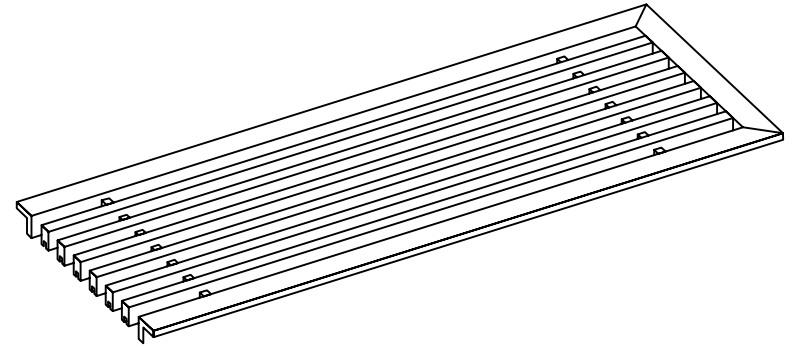

PART # **AAG110B0448 (STOCK)**

DIRECTION OF GRAIN

Material: ALUMINUM

Finish: SATIN WITH CLEAR ANODIZE

Approved:

Date:

ADVANCED ARCHITECTURAL GRILLES

149 Denton Avenue

New Hyde Park, NY 11040

Voice: 516-488-0628 Fax: 516-488-0728

JOB #:

QUOTE #:

AAG110 B FRAME STOCK BAR GRILLE - OPTIONAL ACCESS DOOR

PLAN VIEW: 1/4 SCALE

DOOR CAN BE PLACED ON RIGHT OR LEFT SIDE

Material: ALUMINUM