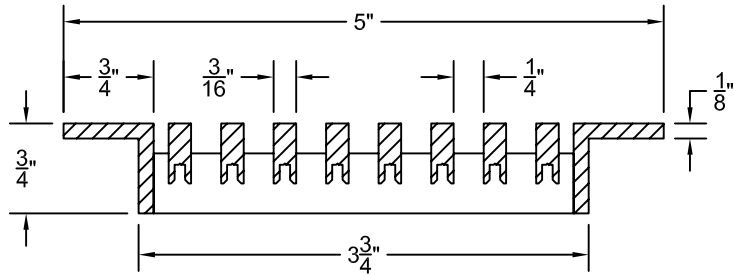

PART # **AAG110B0448 (STOCK)**

DIRECTION OF GRAIN

Material: ALUMINUM

Finish: SATIN WITH CLEAR ANODIZE

Approved:

Date:

ADVANCED ARCHITECTURAL GRILLES

149 Denton Avenue

New Hyde Park, NY 11040

Voice: 516-488-0628 Fax: 516-488-0728

JOB #:

QUOTE #:

AAG110 B FRAME STOCK BAR GRILLE - OPTIONAL ACCESS DOOR

PLAN VIEW: 1/4 SCALE

DOOR CAN BE PLACED ON RIGHT OR LEFT SIDE

Material: ALUMINUM