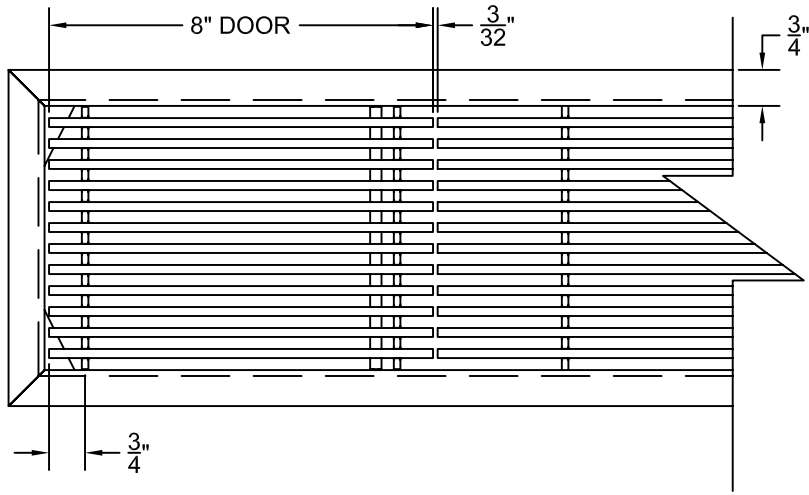

PART # **AAG110B0448 (STOCK)**

DIRECTION OF GRAIN

Material: ALUMINUM

Finish: SATIN WITH CLEAR ANODIZE

Approved:

Date:

ADVANCED ARCHITECTURAL GRILLES

149 Denton Avenue

New Hyde Park, NY 11040

Voice: 516-488-0628 Fax: 516-488-0728

JOB #:

QUOTE #:

AAG110 B FRAME STOCK BAR GRILLE - OPTIONAL ACCESS DOOR

PLAN VIEW: 1/4 SCALE

DOOR CAN BE PLACED ON RIGHT OR LEFT SIDE

Material: ALUMINUM