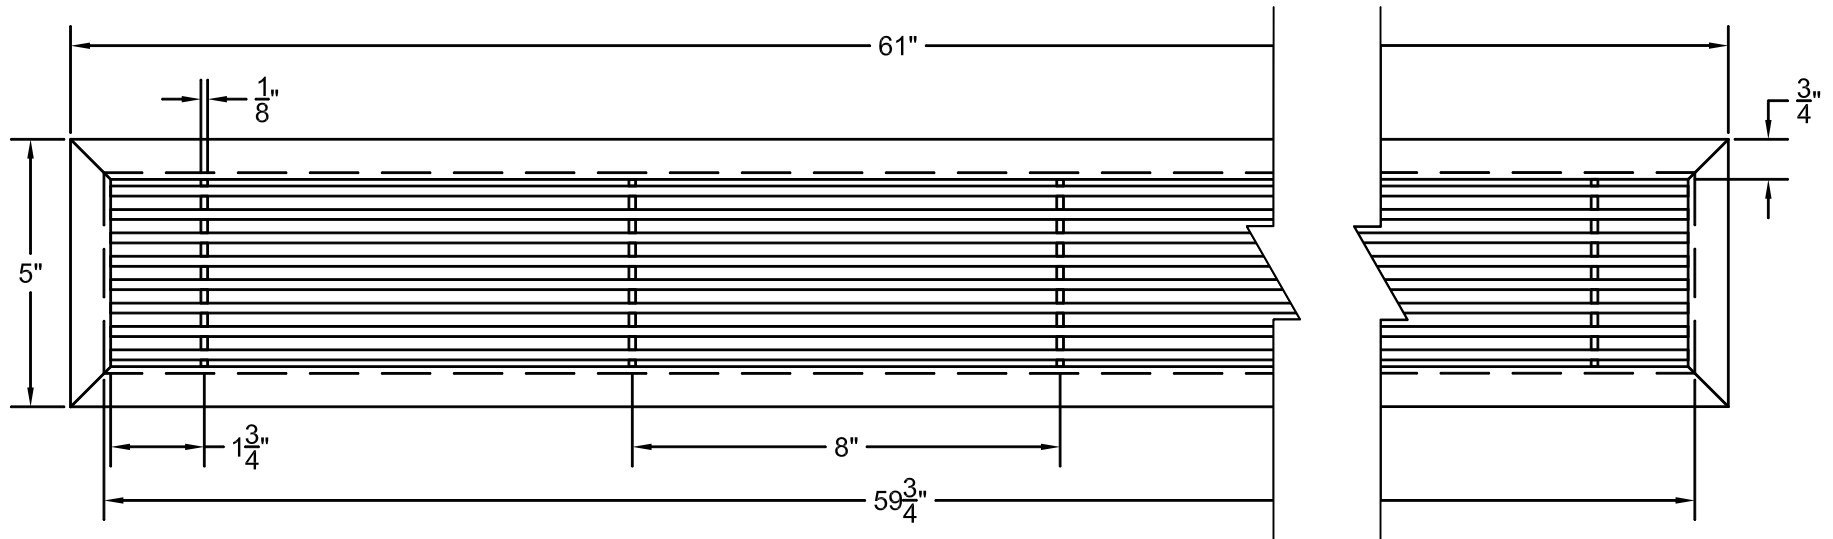

PART # **AAG110B0460 (STOCK)**

SECTION VIEW: CUSTOM SCALE

DIRECTION OF GRAIN

PLAN VIEW: CUSTOM SCALE

Material: ALUMINUM

Finish: SATIN WITH CLEAR ANODIZE

Approved:

Date:

ADVANCED ARCHITECTURAL GRILLES

149 Denton Avenue
New Hyde Park, NY 11040
Voice: 516-488-0628 Fax: 516-488-0728

JOB #:

QUOTE #:

AAG110 B FRAME STOCK BAR GRILLE - OPTIONAL ACCESS DOOR

PLAN VIEW: 1/4 SCALE

DOOR CAN BE PLACED ON RIGHT OR LEFT SIDE