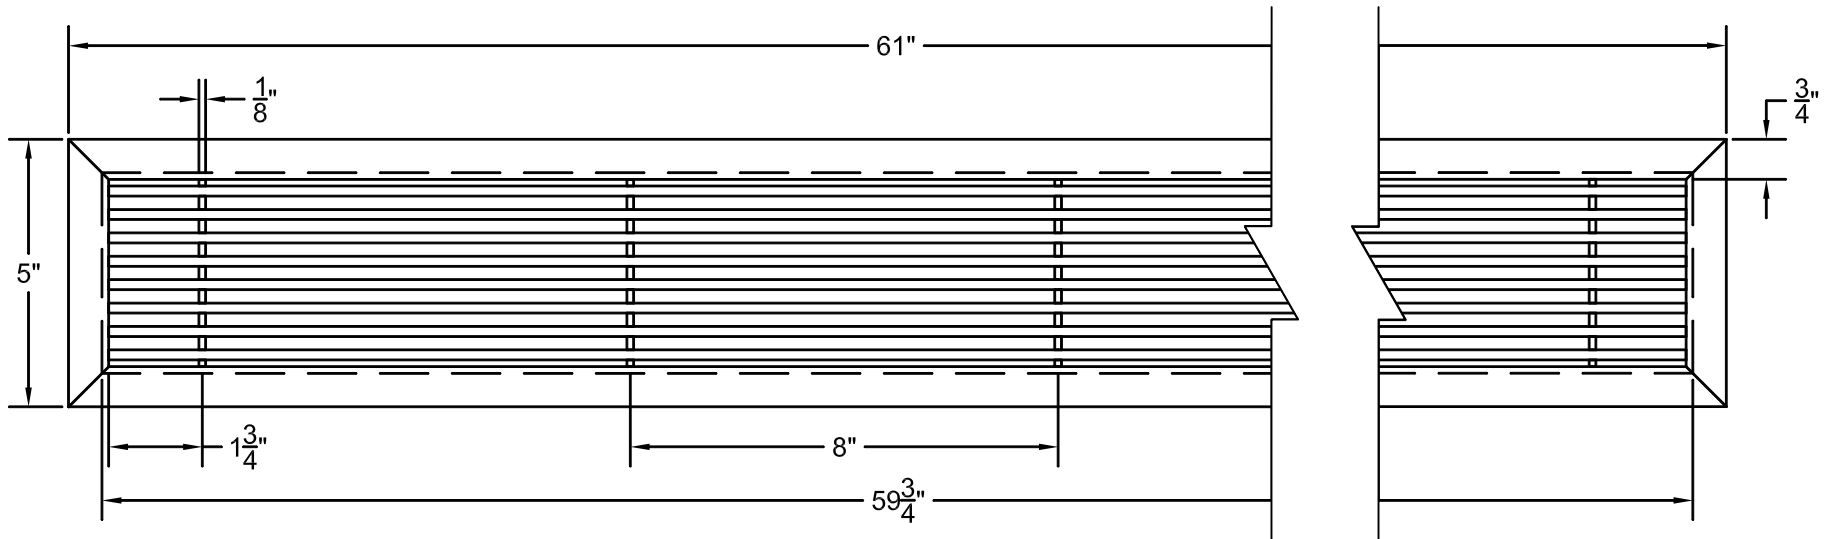

PART # **AAG110B0460 (STOCK)**

DIRECTION OF GRAIN

Material: ALUMINUM

Finish: SATIN WITH CLEAR ANODIZE

Approved:

Date:

ADVANCED ARCHITECTURAL GRILLES

50 Carnation Avenue, Bldg #3

Floral Park, NY 11001

Voice: 516-488-0628 Fax: 516-488-0728

JOB #:

QUOTE #:

AAG110 B FRAME STOCK BAR GRILLE - OPTIONAL ACCESS DOOR

PLAN VIEW: 1/4 SCALE

DOOR CAN BE PLACED ON RIGHT OR LEFT SIDE

Material: ALUMINUM