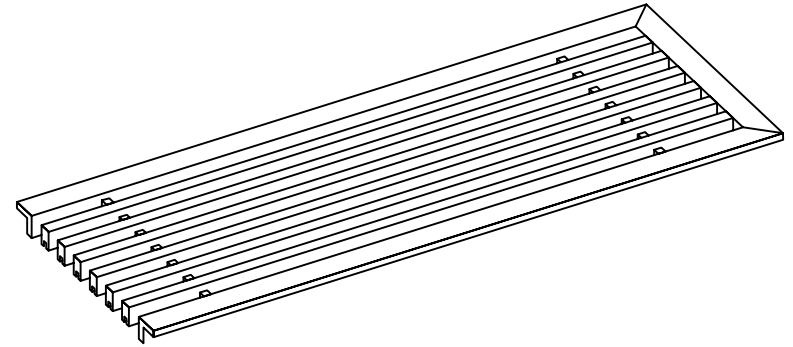

PART # **AAG110B0460 (STOCK)**

DIRECTION OF GRAIN

Material: ALUMINUM

Finish: SATIN WITH CLEAR ANODIZE

Approved:

Date:

ADVANCED ARCHITECTURAL GRILLES

50 Carnation Avenue, Bldg #3

Floral Park, NY 11001

Voice: 516-488-0628 Fax: 516-488-0728

JOB #:

QUOTE #:

AAG110 B FRAME STOCK BAR GRILLE - OPTIONAL ACCESS DOOR

PLAN VIEW: 1/4 SCALE

DOOR CAN BE PLACED ON RIGHT OR LEFT SIDE

Material: ALUMINUM