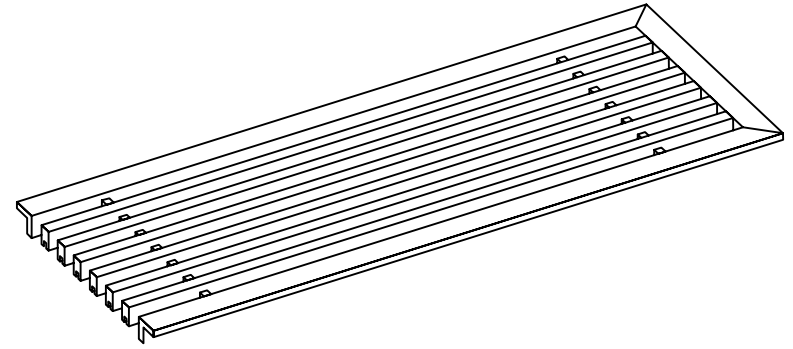

PART # **AAG110B0460 (STOCK)**

SECTION VIEW: CUSTOM SCALE

DIRECTION OF GRAIN

PLAN VIEW: CUSTOM SCALE

Material: ALUMINUM

Finish: SATIN WITH CLEAR ANODIZE

Approved:

Date:

ADVANCED ARCHITECTURAL GRILLES

149 Denton Avenue
New Hyde Park, NY 11040
Voice: 516-488-0628 Fax: 516-488-0728

JOB #:

QUOTE #:

AAG110 B FRAME STOCK BAR GRILLE - OPTIONAL ACCESS DOOR

PLAN VIEW: 1/4 SCALE

DOOR CAN BE PLACED ON RIGHT OR LEFT SIDE