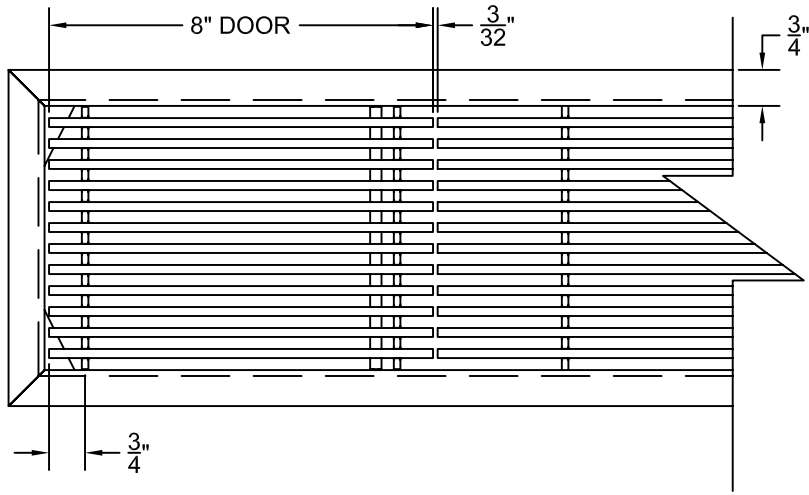

PART # **AAG110B0460 (STOCK)**

SECTION VIEW: CUSTOM SCALE

DIRECTION OF GRAIN

PLAN VIEW: CUSTOM SCALE

Material: ALUMINUM

Finish: SATIN WITH CLEAR ANODIZE

Approved:

Date:

ADVANCED ARCHITECTURAL GRILLES

149 Denton Avenue
New Hyde Park, NY 11040
Voice: 516-488-0628 Fax: 516-488-0728

JOB #:

QUOTE #:

AAG110 B FRAME STOCK BAR GRILLE - OPTIONAL ACCESS DOOR

PLAN VIEW: 1/4 SCALE

DOOR CAN BE PLACED ON RIGHT OR LEFT SIDE