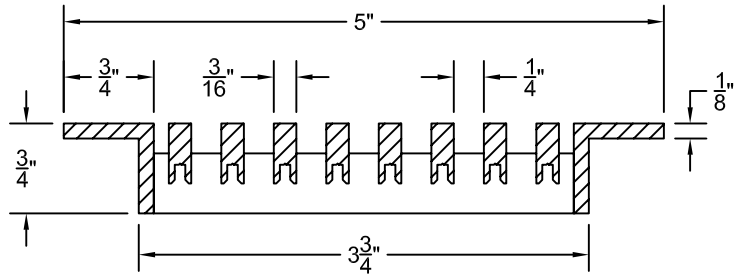

PART # **AAG110B0460 (STOCK)**

DIRECTION OF GRAIN

Material: ALUMINUM

Finish: SATIN WITH CLEAR ANODIZE

Approved:

Date:

ADVANCED ARCHITECTURAL GRILLES

50 Carnation Avenue, Bldg #3

Floral Park, NY 11001

Voice: 516-488-0628 Fax: 516-488-0728

JOB #:

QUOTE #:

AAG110 B FRAME STOCK BAR GRILLE - OPTIONAL ACCESS DOOR

PLAN VIEW: 1/4 SCALE

DOOR CAN BE PLACED ON RIGHT OR LEFT SIDE

Material: ALUMINUM