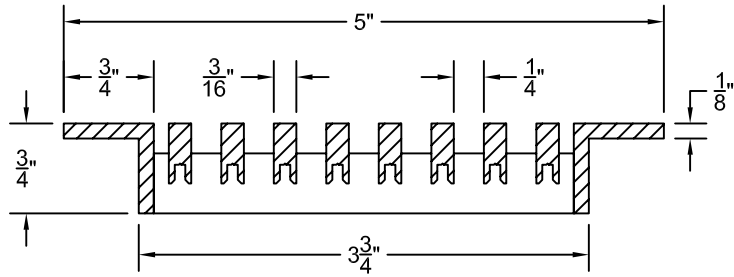

PART # **AAG110B0460 (STOCK)**

SECTION VIEW: CUSTOM SCALE

DIRECTION OF GRAIN

PLAN VIEW: CUSTOM SCALE

Material: ALUMINUM

Finish: SATIN WITH CLEAR ANODIZE

Approved:

Date:

ADVANCED ARCHITECTURAL GRILLES

149 Denton Avenue
New Hyde Park, NY 11040
Voice: 516-488-0628 Fax: 516-488-0728

JOB #:

QUOTE #:

AAG110 B FRAME STOCK BAR GRILLE - OPTIONAL ACCESS DOOR

PLAN VIEW: 1/4 SCALE

DOOR CAN BE PLACED ON RIGHT OR LEFT SIDE