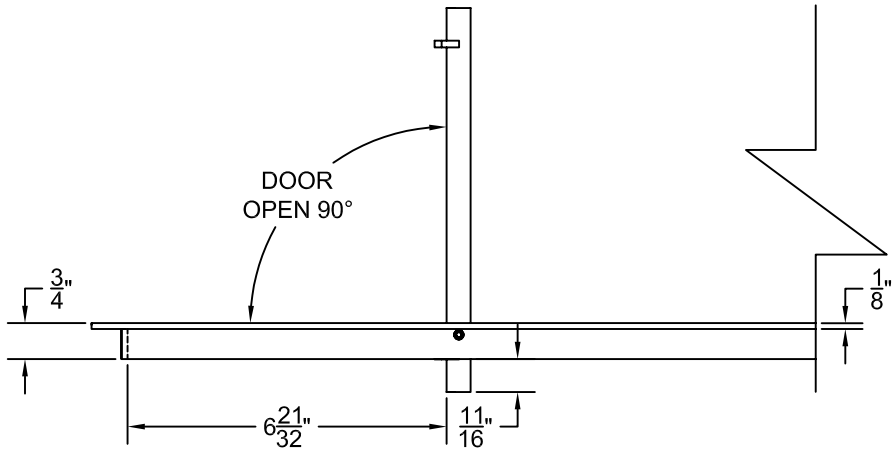

PART # **AAG110B0460 (STOCK)**

SECTION VIEW: CUSTOM SCALE

DIRECTION OF GRAIN

PLAN VIEW: CUSTOM SCALE

Material: ALUMINUM

Finish: SATIN WITH CLEAR ANODIZE

Approved:

Date:

ADVANCED ARCHITECTURAL GRILLES

149 Denton Avenue
New Hyde Park, NY 11040
Voice: 516-488-0628 Fax: 516-488-0728

JOB #:

QUOTE #:

AAG110 B FRAME STOCK BAR GRILLE - OPTIONAL ACCESS DOOR

PLAN VIEW: 1/4 SCALE

DOOR CAN BE PLACED ON RIGHT OR LEFT SIDE