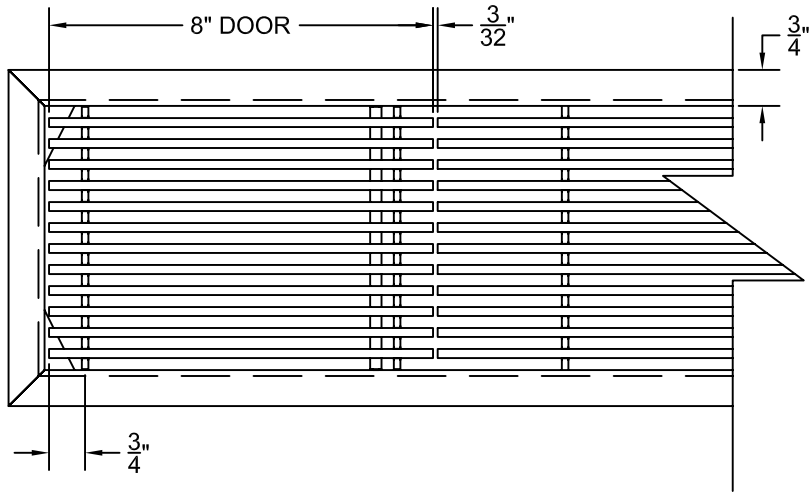

PART # **AAG110B0460 (STOCK)**

DIRECTION OF GRAIN

Material: ALUMINUM

Finish: SATIN WITH CLEAR ANODIZE

Approved:

Date:

ADVANCED ARCHITECTURAL GRILLES

50 Carnation Avenue, Bldg #3

Floral Park, NY 11001

Voice: 516-488-0628 Fax: 516-488-0728

JOB #:

QUOTE #:

AAG110 B FRAME STOCK BAR GRILLE - OPTIONAL ACCESS DOOR

PLAN VIEW: 1/4 SCALE

DOOR CAN BE PLACED ON RIGHT OR LEFT SIDE

Material: ALUMINUM