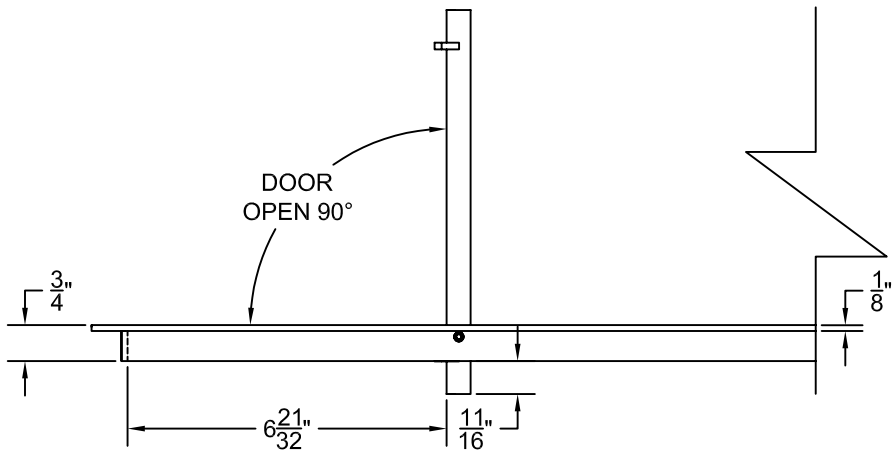

PART # **AAG110B0460 (STOCK)**

DIRECTION OF GRAIN

Material: ALUMINUM

Finish: SATIN WITH CLEAR ANODIZE

Approved:

Date:

ADVANCED ARCHITECTURAL GRILLES

50 Carnation Avenue, Bldg #3

Floral Park, NY 11001

Voice: 516-488-0628 Fax: 516-488-0728

JOB #:

QUOTE #:

AAG110 B FRAME STOCK BAR GRILLE - OPTIONAL ACCESS DOOR

PLAN VIEW: 1/4 SCALE

DOOR CAN BE PLACED ON RIGHT OR LEFT SIDE

Material: ALUMINUM