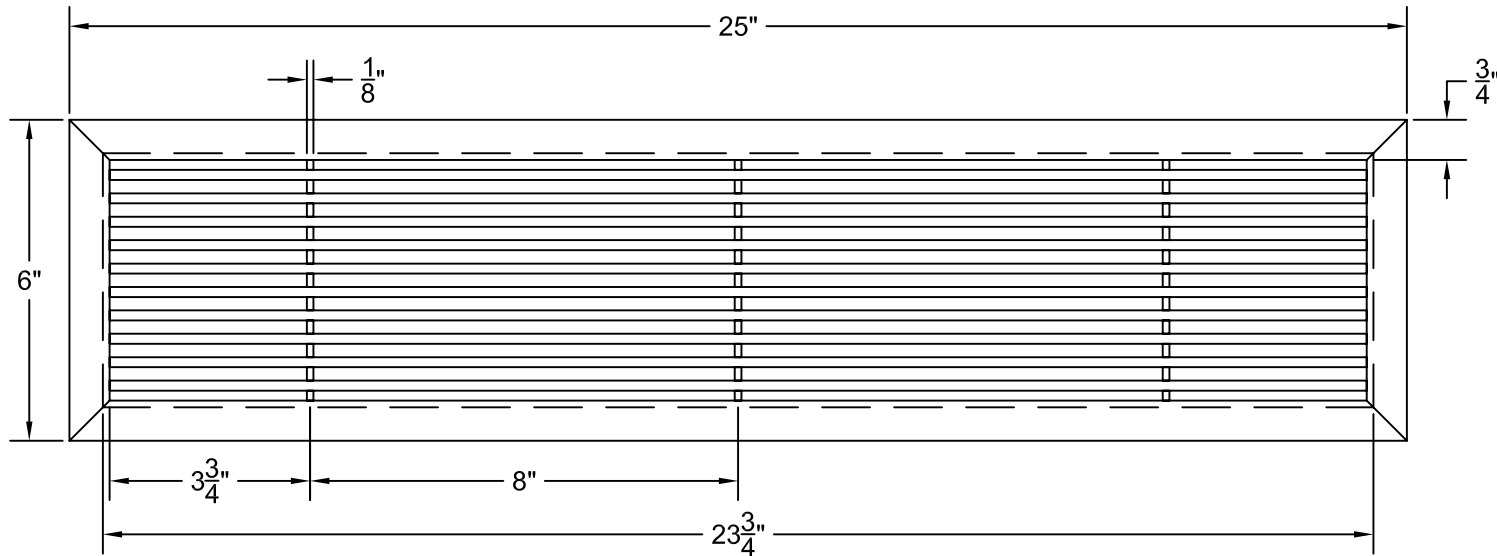

PART # **AAG110B0524 (STOCK)**

**DIRECTION OF GRAIN**

Material: ALUMINUM

Finish: SATIN WITH CLEAR ANODIZE

Approved:

Date:

**ADVANCED ARCHITECTURAL GRILLES**  
50 Carnation Avenue, Bldg #3  
Floral Park, NY 11001  
Voice: 516-488-0628 Fax: 516-488-0728

JOB #:

QUOTE #:

**AAG110 B FRAME STOCK BAR GRILLE - OPTIONAL ACCESS DOOR**

**PLAN VIEW: 1/4 SCALE**

**DOOR CAN BE PLACED ON RIGHT OR LEFT SIDE**

Material: ALUMINUM

Finish: SATIN WITH CLEAR ANODIZE

Approved: