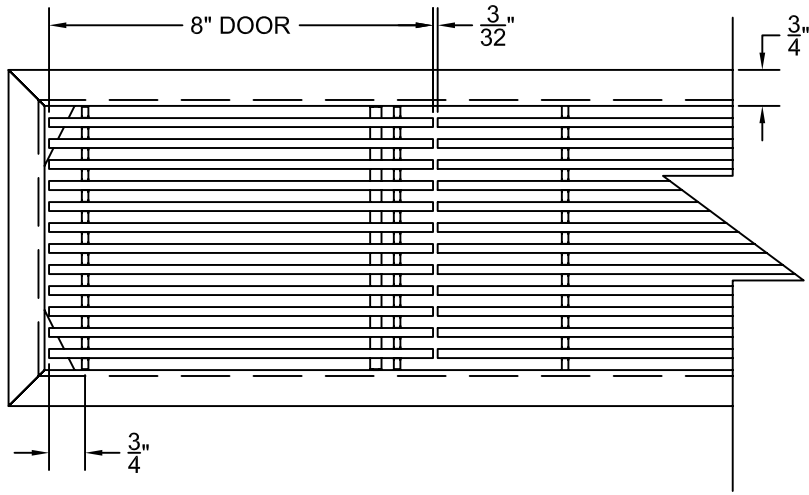

PART # **AAG110B0524 (STOCK)**

**DIRECTION OF GRAIN**

Material: ALUMINUM

Finish: SATIN WITH CLEAR ANODIZE

Approved:

Date:

**ADVANCED ARCHITECTURAL GRILLES**  
50 Carnation Avenue, Bldg #3  
Floral Park, NY 11001  
Voice: 516-488-0628 Fax: 516-488-0728

JOB #:

QUOTE #:

**AAG110 B FRAME STOCK BAR GRILLE - OPTIONAL ACCESS DOOR**

**PLAN VIEW: 1/4 SCALE**

**DOOR CAN BE PLACED ON RIGHT OR LEFT SIDE**

Material: ALUMINUM

Finish: SATIN WITH CLEAR ANODIZE

Approved: