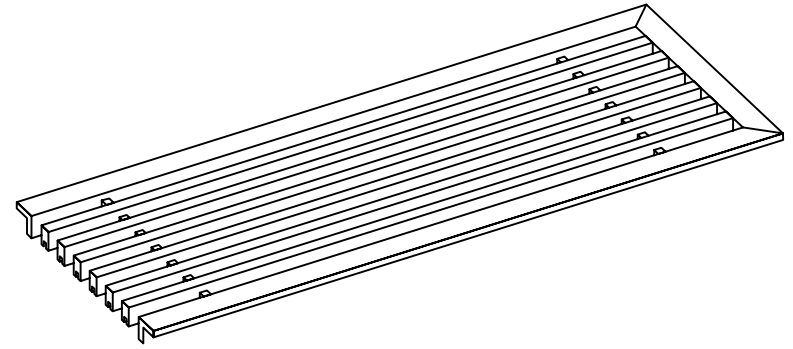

PART # **AAG110B0524 (STOCK)**

**DIRECTION OF GRAIN**

Material: ALUMINUM

Finish: SATIN WITH CLEAR ANODIZE

Approved:

Date:

**ADVANCED ARCHITECTURAL GRILLES**  
50 Carnation Avenue, Bldg #3  
Floral Park, NY 11001  
Voice: 516-488-0628 Fax: 516-488-0728

JOB #:

QUOTE #:

**AAG110 B FRAME STOCK BAR GRILLE - OPTIONAL ACCESS DOOR**

**PLAN VIEW: 1/4 SCALE**

**DOOR CAN BE PLACED ON RIGHT OR LEFT SIDE**

Material: ALUMINUM

Finish: SATIN WITH CLEAR ANODIZE

Approved: