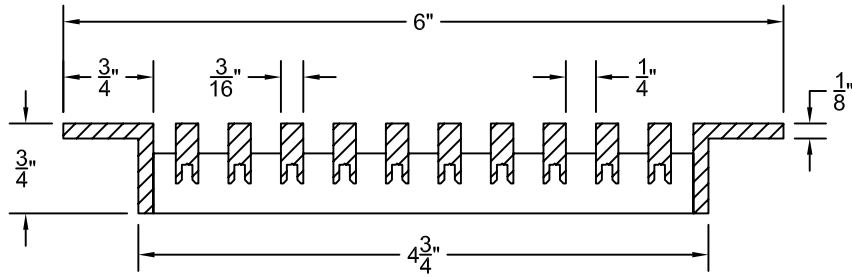

PART # **AAG110B0524 (STOCK)**

**DIRECTION OF GRAIN**

Material: ALUMINUM

Finish: SATIN WITH CLEAR ANODIZE

Approved:

Date:

**ADVANCED ARCHITECTURAL GRILLES**  
50 Carnation Avenue, Bldg #3  
Floral Park, NY 11001  
Voice: 516-488-0628 Fax: 516-488-0728

JOB #:

QUOTE #:

**AAG110 B FRAME STOCK BAR GRILLE - OPTIONAL ACCESS DOOR**

**PLAN VIEW: 1/4 SCALE**

**DOOR CAN BE PLACED ON RIGHT OR LEFT SIDE**

Material: ALUMINUM

Finish: SATIN WITH CLEAR ANODIZE

Approved: