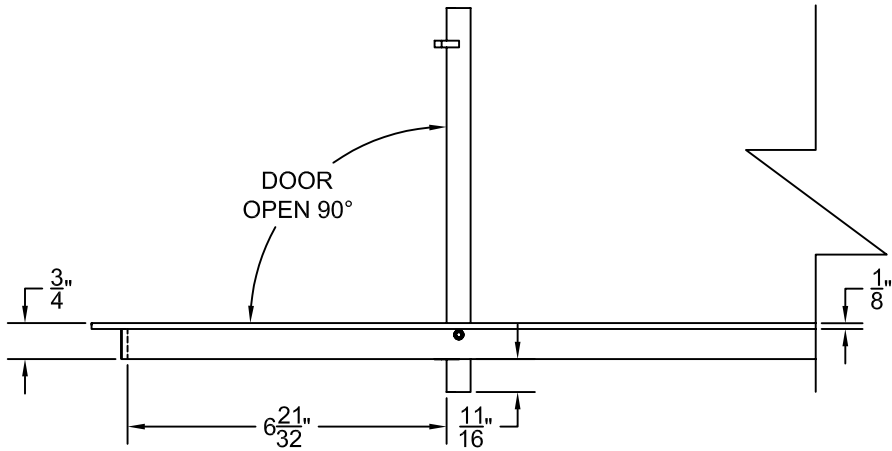

PART # **AAG110B0524 (STOCK)**

**DIRECTION OF GRAIN**

Material: ALUMINUM

Finish: SATIN WITH CLEAR ANODIZE

Approved:

Date:

**ADVANCED ARCHITECTURAL GRILLES**  
50 Carnation Avenue, Bldg #3  
Floral Park, NY 11001  
Voice: 516-488-0628 Fax: 516-488-0728

JOB #:

QUOTE #:

**AAG110 B FRAME STOCK BAR GRILLE - OPTIONAL ACCESS DOOR**

**PLAN VIEW: 1/4 SCALE**

**DOOR CAN BE PLACED ON RIGHT OR LEFT SIDE**

Material: ALUMINUM

Finish: SATIN WITH CLEAR ANODIZE

Approved: