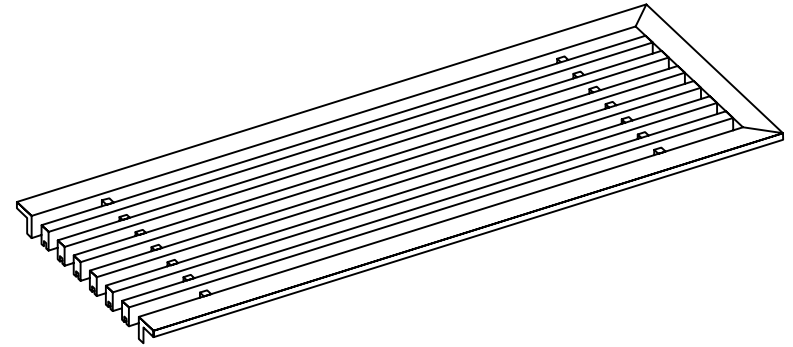

PART # **AAG110B0530 (STOCK)**

DIRECTION OF GRAIN

Material: ALUMINUM

Finish: SATIN WITH CLEAR ANODIZE

Approved:

Date:

ADVANCED ARCHITECTURAL GRILLES

50 Carnation Avenue, Bldg #3

Floral Park, NY 11001

Voice: 516-488-0628 Fax: 516-488-0728

JOB #:

QUOTE #:

AAG110 B FRAME STOCK BAR GRILLE - OPTIONAL ACCESS DOOR

PLAN VIEW: 1/4 SCALE

DOOR CAN BE PLACED ON RIGHT OR LEFT SIDE

Material: ALUMINUM