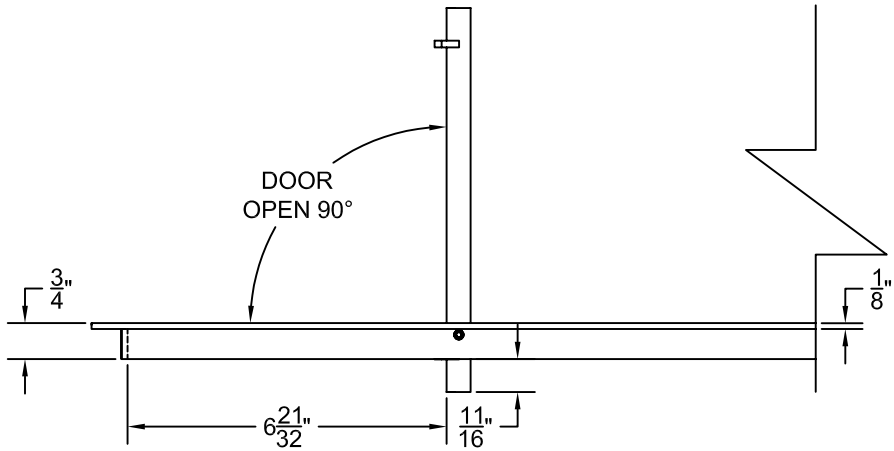

PART # **AAG110B0530 (STOCK)**

**SECTION VIEW: CUSTOM SCALE**

**DIRECTION OF GRAIN**

**PLAN VIEW: CUSTOM SCALE**

Material: ALUMINUM

Finish: SATIN WITH CLEAR ANODIZE

Approved:

Date:

**DOOR CAN BE PLACED ON RIGHT OR LEFT SIDE**

Material: ALUMINUM

Finish: SATIN WITH CLEAR ANODIZE

Approved:

Date:

**ADVANCED ARCHITECTURAL GRILLES**

149 Denton Avenue  
New Hyde Park, NY 11040

Voice: 516-488-0628 Fax: 516-488-0728