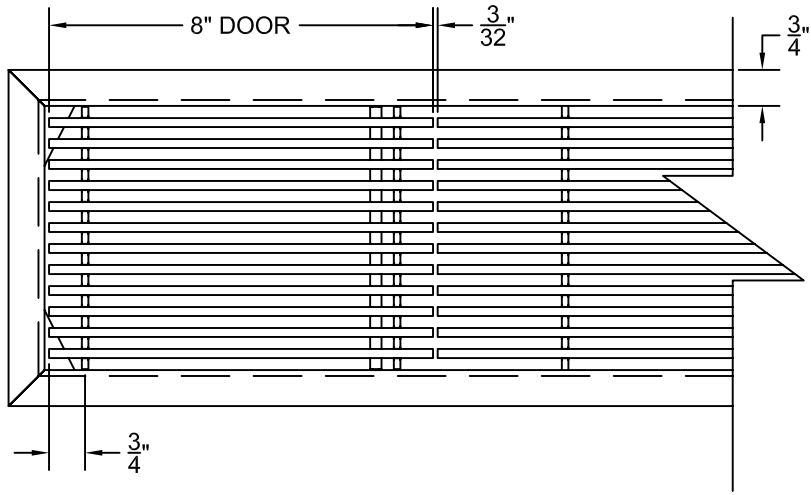

AAG110 B FRAME STOCK BAR GRILLE - OPTIONAL ACCESS DOOR

PLAN VIEW: 1/4 SCALE