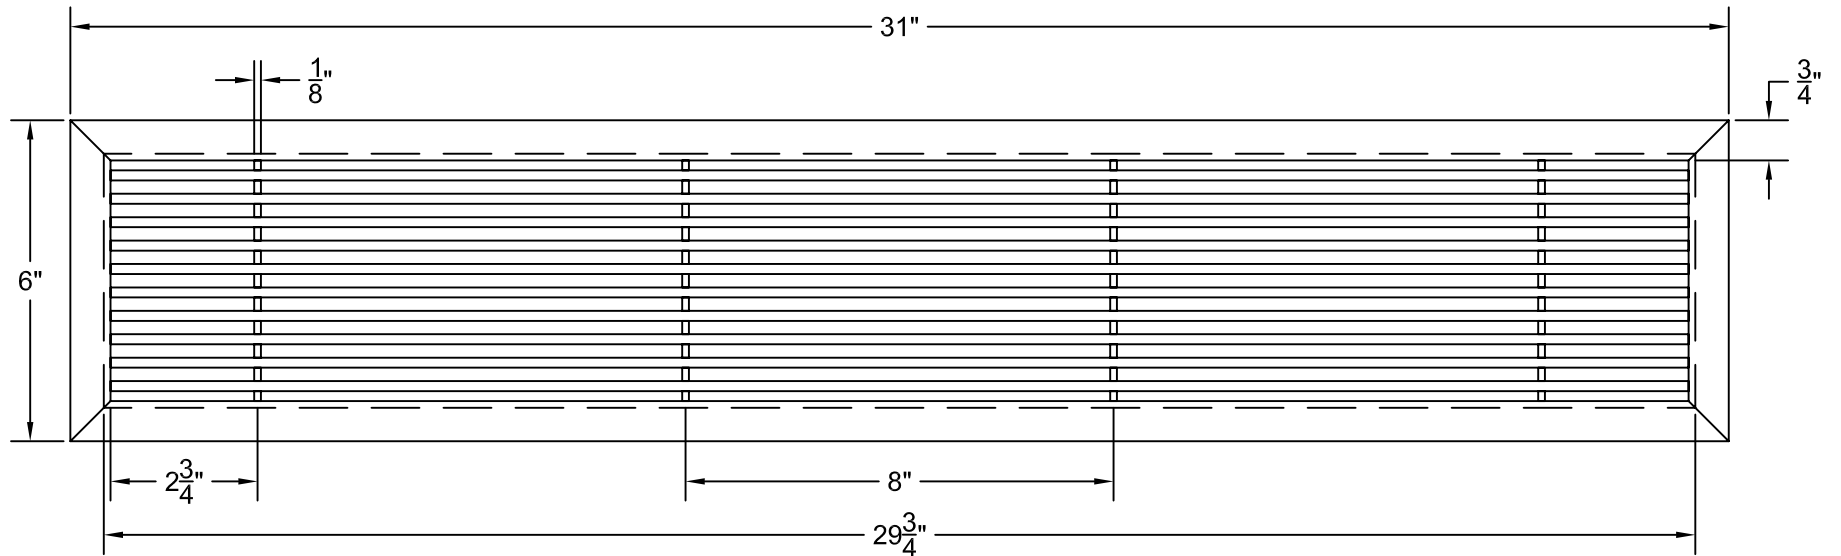

PART # **AAG110B0530 (STOCK)**

**SECTION VIEW: CUSTOM SCALE**

**DIRECTION OF GRAIN**

**PLAN VIEW: CUSTOM SCALE**

Material: ALUMINUM

Finish: SATIN WITH CLEAR ANODIZE

Approved:

Date: