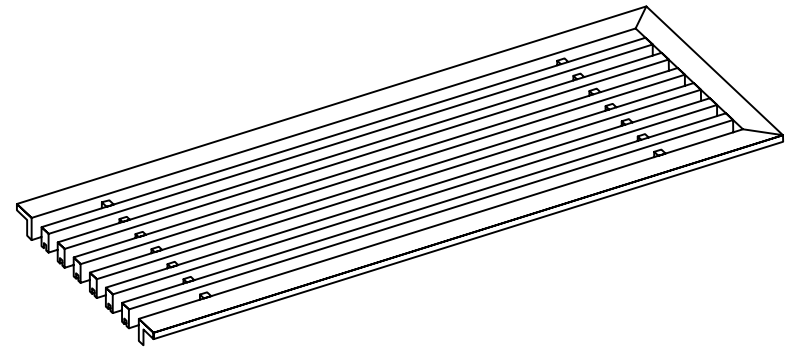

PART # **AAG110B0530 (STOCK)**

**SECTION VIEW: CUSTOM SCALE**

**DIRECTION OF GRAIN**

**PLAN VIEW: CUSTOM SCALE**

Material: ALUMINUM

Finish: SATIN WITH CLEAR ANODIZE

Approved:

Date:

**ADVANCED ARCHITECTURAL GRILLES**

149 Denton Avenue  
New Hyde Park, NY 11040

Voice: 516-488-0628 Fax: 516-488-0728

JOB #:

QUOTE #:

**AAG110 B FRAME STOCK BAR GRILLE - OPTIONAL ACCESS DOOR**

**PLAN VIEW: 1/4 SCALE**

**DOOR CAN BE PLACED ON RIGHT OR LEFT SIDE**

Material: ALUMINUM

Finish: SATIN WITH CLEAR ANODIZE

Approved:

Date:

**ADVANCED ARCHITECTURAL GRILLES**

149 Denton Avenue  
New Hyde Park, NY 11040

Voice: 516-488-0628 Fax: 516-488-0728