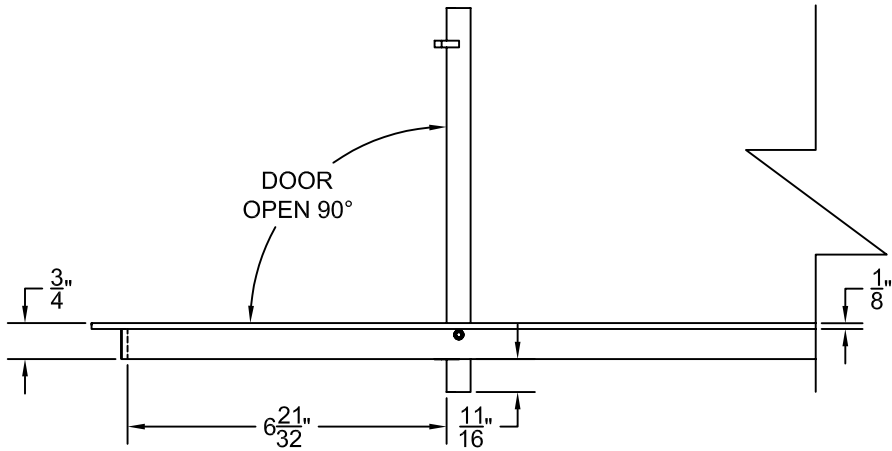

PART # **AAG110B0530 (STOCK)**

DIRECTION OF GRAIN

Material: ALUMINUM

Finish: SATIN WITH CLEAR ANODIZE

Approved:

Date:

ADVANCED ARCHITECTURAL GRILLES

50 Carnation Avenue, Bldg #3

Floral Park, NY 11001

Voice: 516-488-0628 Fax: 516-488-0728

JOB #:

QUOTE #:

AAG110 B FRAME STOCK BAR GRILLE - OPTIONAL ACCESS DOOR

PLAN VIEW: 1/4 SCALE

DOOR CAN BE PLACED ON RIGHT OR LEFT SIDE

Material: ALUMINUM