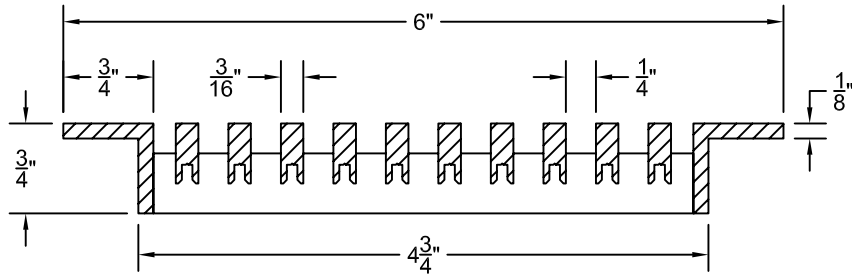

PART # **AAG110B0530 (STOCK)**

DIRECTION OF GRAIN

Material: ALUMINUM

Finish: SATIN WITH CLEAR ANODIZE

Approved:

Date:

ADVANCED ARCHITECTURAL GRILLES

50 Carnation Avenue, Bldg #3

Floral Park, NY 11001

Voice: 516-488-0628 Fax: 516-488-0728

JOB #:

QUOTE #:

AAG110 B FRAME STOCK BAR GRILLE - OPTIONAL ACCESS DOOR

PLAN VIEW: 1/4 SCALE

DOOR CAN BE PLACED ON RIGHT OR LEFT SIDE

Material: ALUMINUM