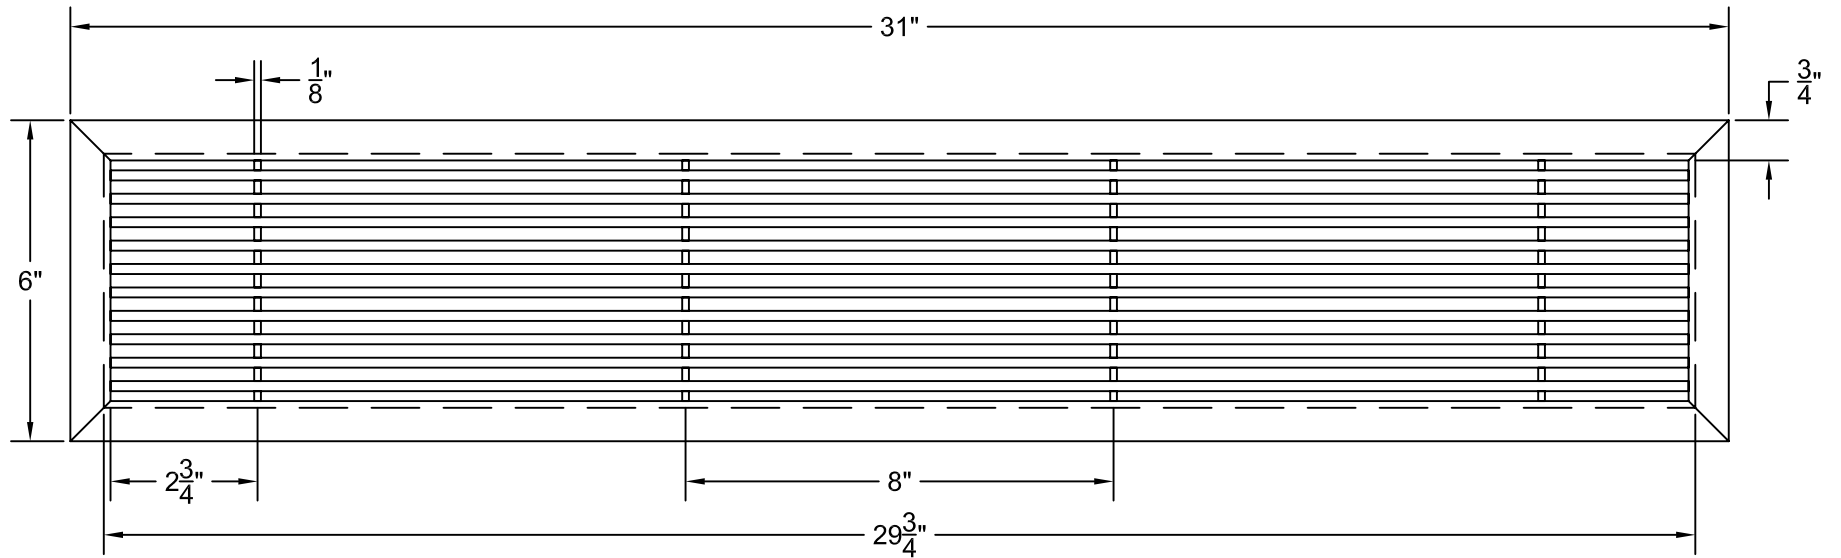

PART # **AAG110B0530 (STOCK)**

DIRECTION OF GRAIN

Material: ALUMINUM

Finish: SATIN WITH CLEAR ANODIZE

Approved:

Date:

ADVANCED ARCHITECTURAL GRILLES

50 Carnation Avenue, Bldg #3

Floral Park, NY 11001

Voice: 516-488-0628 Fax: 516-488-0728

JOB #:

QUOTE #:

AAG110 B FRAME STOCK BAR GRILLE - OPTIONAL ACCESS DOOR

PLAN VIEW: 1/4 SCALE

DOOR CAN BE PLACED ON RIGHT OR LEFT SIDE

Material: ALUMINUM