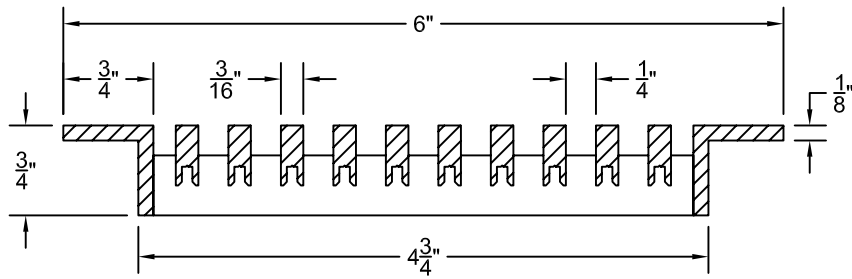

PART # **AAG110B0530 (STOCK)**

**SECTION VIEW: CUSTOM SCALE**

**DIRECTION OF GRAIN**

**PLAN VIEW: CUSTOM SCALE**

Material: ALUMINUM

Finish: SATIN WITH CLEAR ANODIZE

Approved:

Date:

**DOOR CAN BE PLACED ON RIGHT OR LEFT SIDE**

Material: ALUMINUM

Finish: SATIN WITH CLEAR ANODIZE

Approved:

Date:

**ADVANCED ARCHITECTURAL GRILLES**

149 Denton Avenue  
New Hyde Park, NY 11040

Voice: 516-488-0628 Fax: 516-488-0728