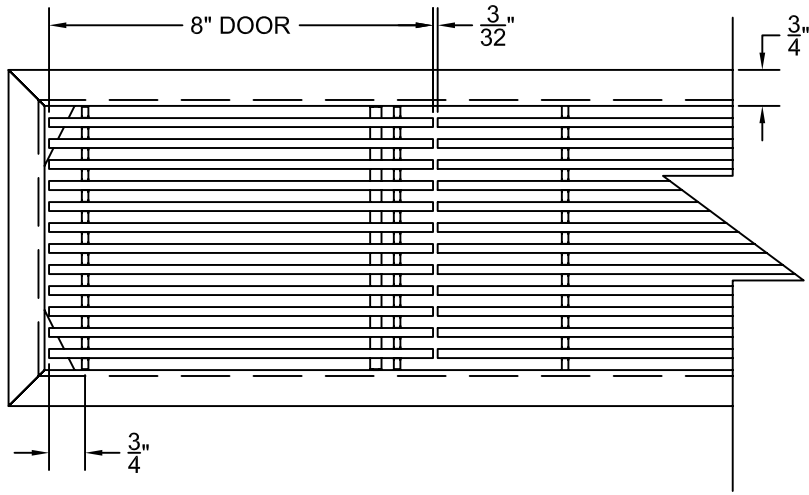

PART # **AAG110B0530 (STOCK)**

DIRECTION OF GRAIN

Material: ALUMINUM

Finish: SATIN WITH CLEAR ANODIZE

Approved:

Date:

ADVANCED ARCHITECTURAL GRILLES

50 Carnation Avenue, Bldg #3

Floral Park, NY 11001

Voice: 516-488-0628 Fax: 516-488-0728

JOB #:

QUOTE #:

AAG110 B FRAME STOCK BAR GRILLE - OPTIONAL ACCESS DOOR

PLAN VIEW: 1/4 SCALE

DOOR CAN BE PLACED ON RIGHT OR LEFT SIDE

Material: ALUMINUM