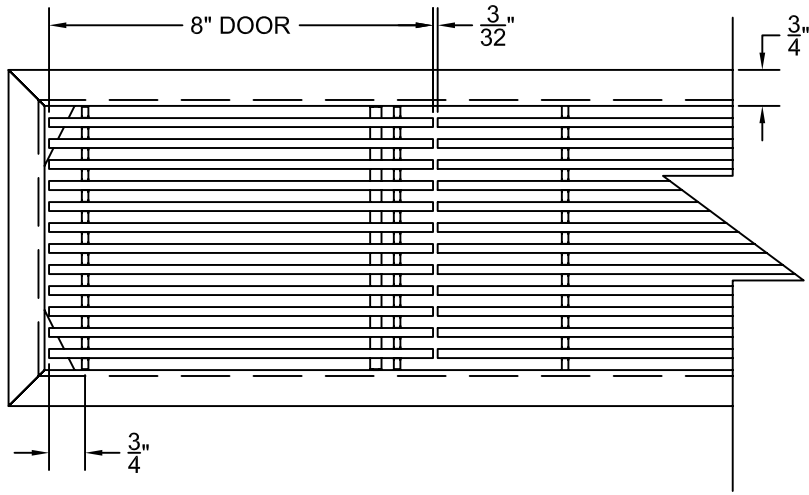

AAG110 B FRAME STOCK BAR GRILLE - OPTIONAL ACCESS DOOR

PLAN VIEW: 1/4 SCALE