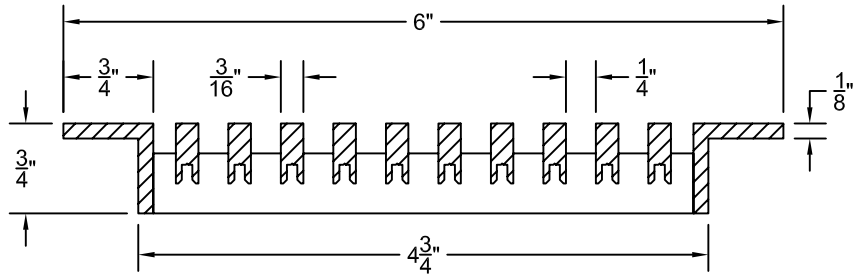

PART # **AAG110B0536 (STOCK)**

SECTION VIEW: CUSTOM SCALE

DIRECTION OF GRAIN

PLAN VIEW: CUSTOM SCALE

Material: ALUMINUM

Finish: SATIN WITH CLEAR ANODIZE

Approved:

Date:

DOOR CAN BE PLACED ON RIGHT OR LEFT SIDE

Material: ALUMINUM

Finish: SATIN WITH CLEAR ANODIZE

Approved:

Date:

ADVANCED ARCHITECTURAL GRILLES

50 Carnation Avenue, Bldg #3

Floral Park, NY 11001