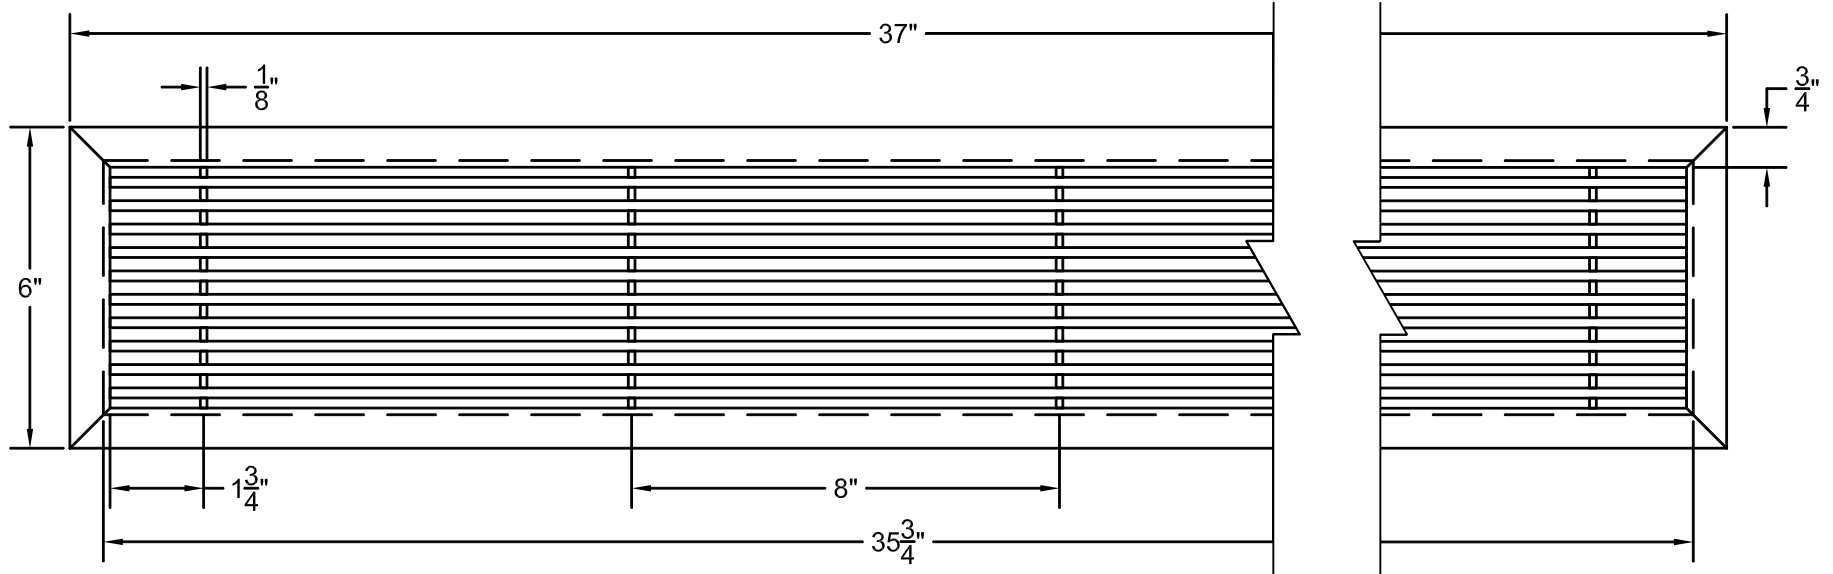

PART # **AAG110B0536 (STOCK)**

SECTION VIEW: CUSTOM SCALE

DIRECTION OF GRAIN

PLAN VIEW: CUSTOM SCALE

Material: ALUMINUM

Finish: SATIN WITH CLEAR ANODIZE

Approved:

Date:

DOOR CAN BE PLACED ON RIGHT OR LEFT SIDE

Material: ALUMINUM

Finish: SATIN WITH CLEAR ANODIZE

Approved:

Date:

ADVANCED ARCHITECTURAL GRILLES

50 Carnation Avenue, Bldg #3

Floral Park, NY 11001