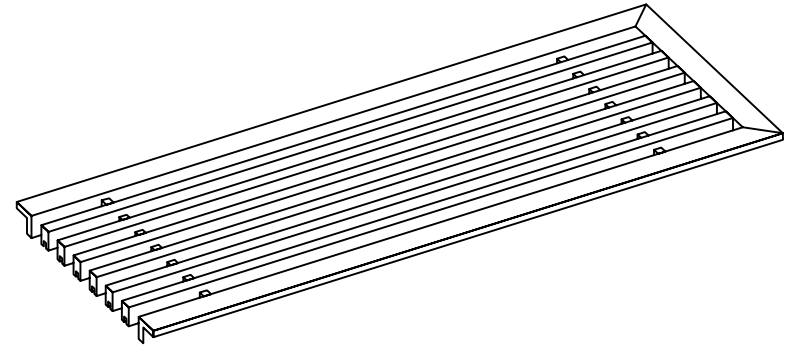

PART # **AAG110B0536 (STOCK)**

SECTION VIEW: CUSTOM SCALE

DIRECTION OF GRAIN

PLAN VIEW: CUSTOM SCALE

Material: ALUMINUM

Finish: SATIN WITH CLEAR ANODIZE

Approved:

Date:

ADVANCED ARCHITECTURAL GRILLES

50 Carnation Avenue, Bldg #3

Floral Park, NY 11001

Voice: 516-488-0628 Fax: 516-488-0728

JOB #:

QUOTE #:

AAG110 B FRAME STOCK BAR GRILLE - OPTIONAL ACCESS DOOR

PLAN VIEW: 1/4 SCALE

DOOR CAN BE PLACED ON RIGHT OR LEFT SIDE

Material: ALUMINUM

Finish: SATIN WITH CLEAR ANODIZE

Approved:

Date:

ADVANCED ARCHITECTURAL GRILLES

50 Carnation Avenue, Bldg #3

Floral Park, NY 11001