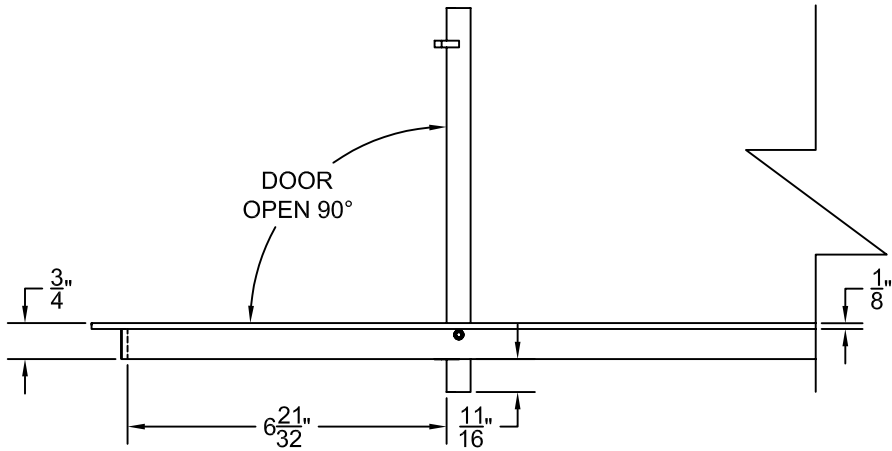

DOOR CAN BE PLACED ON RIGHT OR LEFT SIDE

Material: ALUMINUM

Finish: SATIN WITH CLEAR ANODIZE

Approved:

Date: