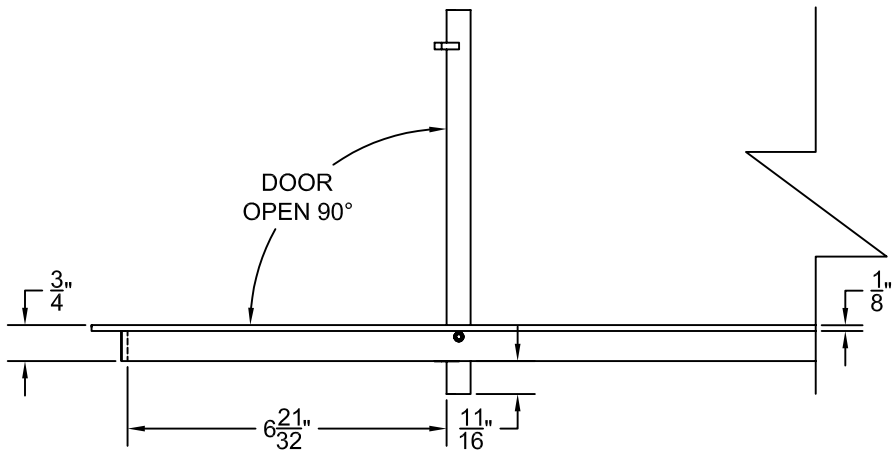

DOOR CAN BE PLACED ON RIGHT OR LEFT SIDE

Material: ALUMINUM

Finish: SATIN WITH CLEAR ANODIZE

Approved:

Date: