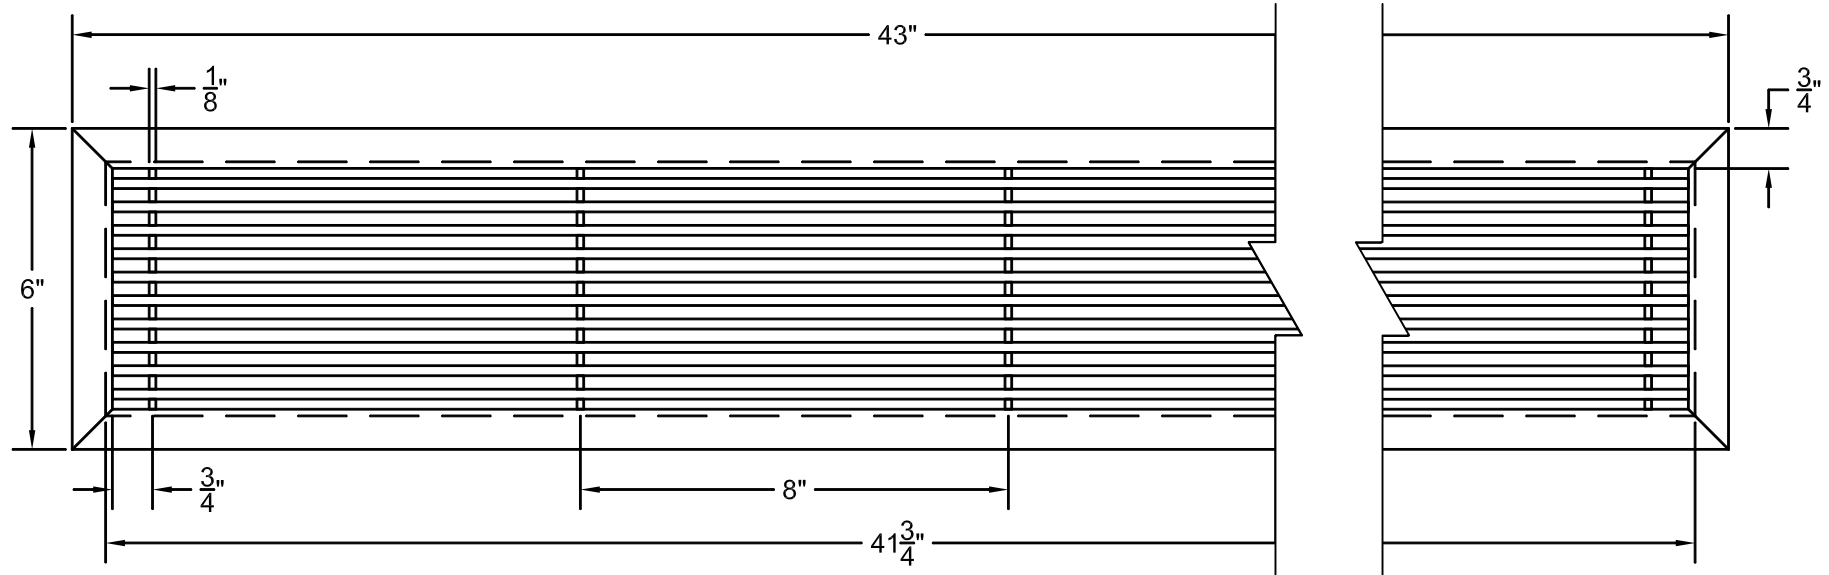

PART # **AAG110B0542 (STOCK)**

SECTION VIEW: CUSTOM SCALE

DIRECTION OF GRAIN

PLAN VIEW: CUSTOM SCALE

Material: ALUMINUM

Finish: SATIN WITH CLEAR ANODIZE

Approved:

Date:

ADVANCED ARCHITECTURAL GRILLES

149 Denton Avenue
New Hyde Park, NY 11040
Voice: 516-488-0628 Fax: 516-488-0728

JOB #:

QUOTE #:

AAG110 B FRAME STOCK BAR GRILLE - OPTIONAL ACCESS DOOR

PLAN VIEW: 1/4 SCALE

DOOR CAN BE PLACED ON RIGHT OR LEFT SIDE