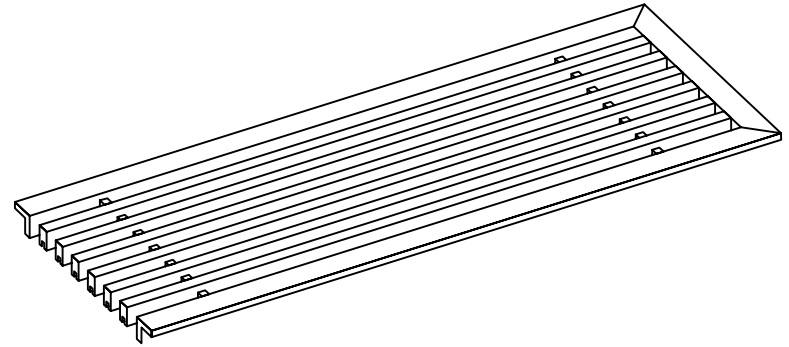

PART # **AAG110B0542 (STOCK)**

SECTION VIEW: CUSTOM SCALE

DIRECTION OF GRAIN

PLAN VIEW: CUSTOM SCALE

Material: ALUMINUM

Finish: SATIN WITH CLEAR ANODIZE

Approved:

Date:

ADVANCED ARCHITECTURAL GRILLES

50 Carnation Avenue, Bldg #3

Floral Park, NY 11001

Voice: 516-488-0628 Fax: 516-488-0728

JOB #:

QUOTE #:

AAG110 B FRAME STOCK BAR GRILLE - OPTIONAL ACCESS DOOR

PLAN VIEW: 1/4 SCALE

DOOR CAN BE PLACED ON RIGHT OR LEFT SIDE

Material: ALUMINUM

Finish: SATIN WITH CLEAR ANODIZE

Approved:

Date:

ADVANCED ARCHITECTURAL GRILLES

50 Carnation Avenue, Bldg #3

Floral Park, NY 11001