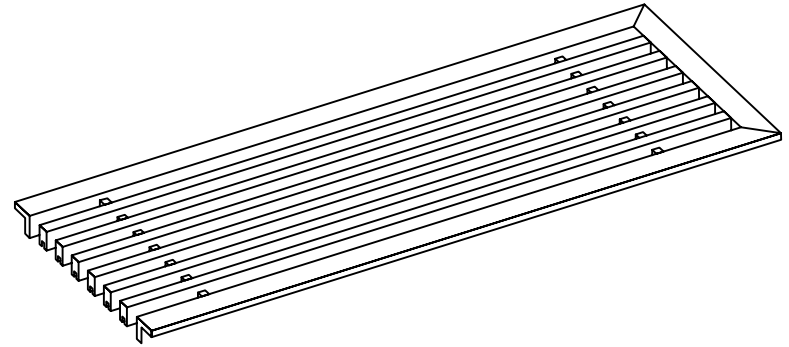

PART # **AAG110B0542 (STOCK)**

SECTION VIEW: CUSTOM SCALE

DIRECTION OF GRAIN

PLAN VIEW: CUSTOM SCALE

Material: ALUMINUM

Finish: SATIN WITH CLEAR ANODIZE

Approved:

Date:

ADVANCED ARCHITECTURAL GRILLES

149 Denton Avenue
New Hyde Park, NY 11040
Voice: 516-488-0628 Fax: 516-488-0728

JOB #:

QUOTE #:

AAG110 B FRAME STOCK BAR GRILLE - OPTIONAL ACCESS DOOR

PLAN VIEW: 1/4 SCALE

DOOR CAN BE PLACED ON RIGHT OR LEFT SIDE