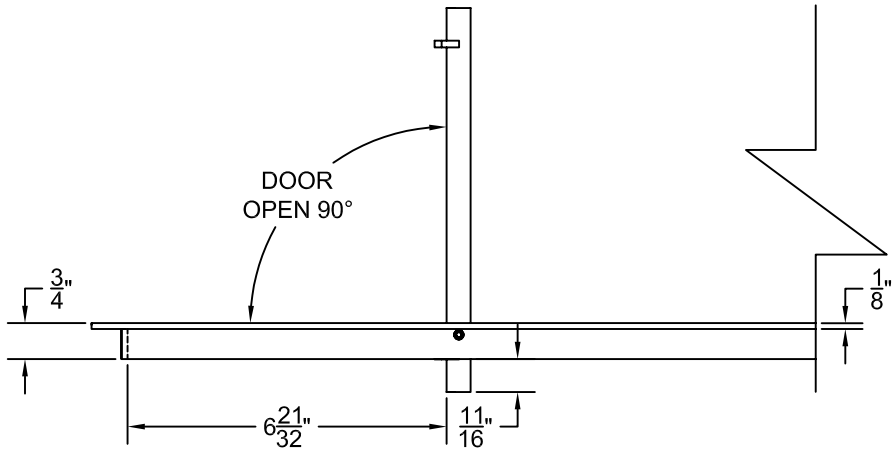

PART # **AAG110B0542 (STOCK)**

SECTION VIEW: CUSTOM SCALE

DIRECTION OF GRAIN

PLAN VIEW: CUSTOM SCALE

Material: ALUMINUM

Finish: SATIN WITH CLEAR ANODIZE

Approved:

Date:

ADVANCED ARCHITECTURAL GRILLES

149 Denton Avenue
New Hyde Park, NY 11040
Voice: 516-488-0628 Fax: 516-488-0728

JOB #:

QUOTE #:

AAG110 B FRAME STOCK BAR GRILLE - OPTIONAL ACCESS DOOR

PLAN VIEW: 1/4 SCALE

DOOR CAN BE PLACED ON RIGHT OR LEFT SIDE