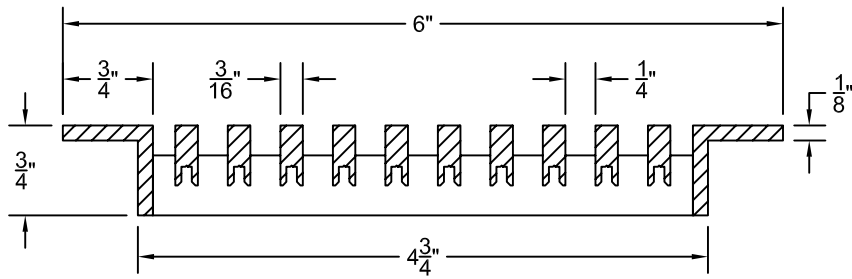

PART # **AAG110B0542 (STOCK)**

SECTION VIEW: CUSTOM SCALE

DIRECTION OF GRAIN

PLAN VIEW: CUSTOM SCALE

Material: ALUMINUM

Finish: SATIN WITH CLEAR ANODIZE

Approved:

Date:

DOOR CAN BE PLACED ON RIGHT OR LEFT SIDE

Material: ALUMINUM

Finish: SATIN WITH CLEAR ANODIZE

Approved:

Date:

ADVANCED ARCHITECTURAL GRILLES

50 Carnation Avenue, Bldg #3

Floral Park, NY 11001