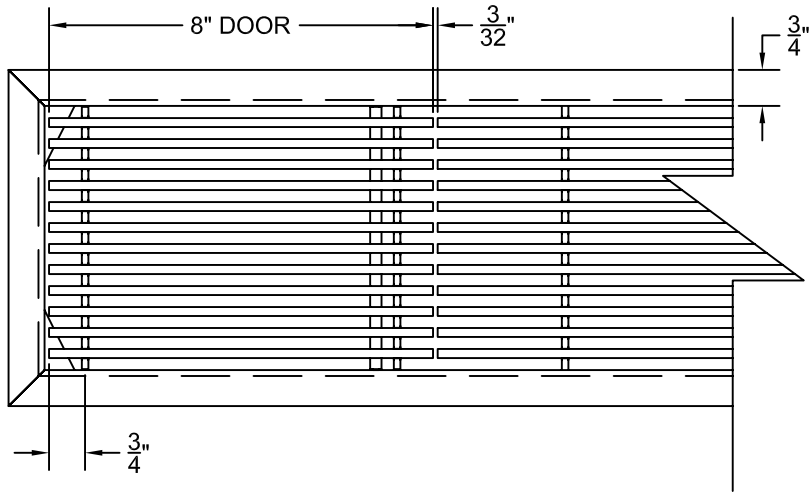

AAG110 B FRAME STOCK BAR GRILLE - OPTIONAL ACCESS DOOR

PLAN VIEW: 1/4 SCALE