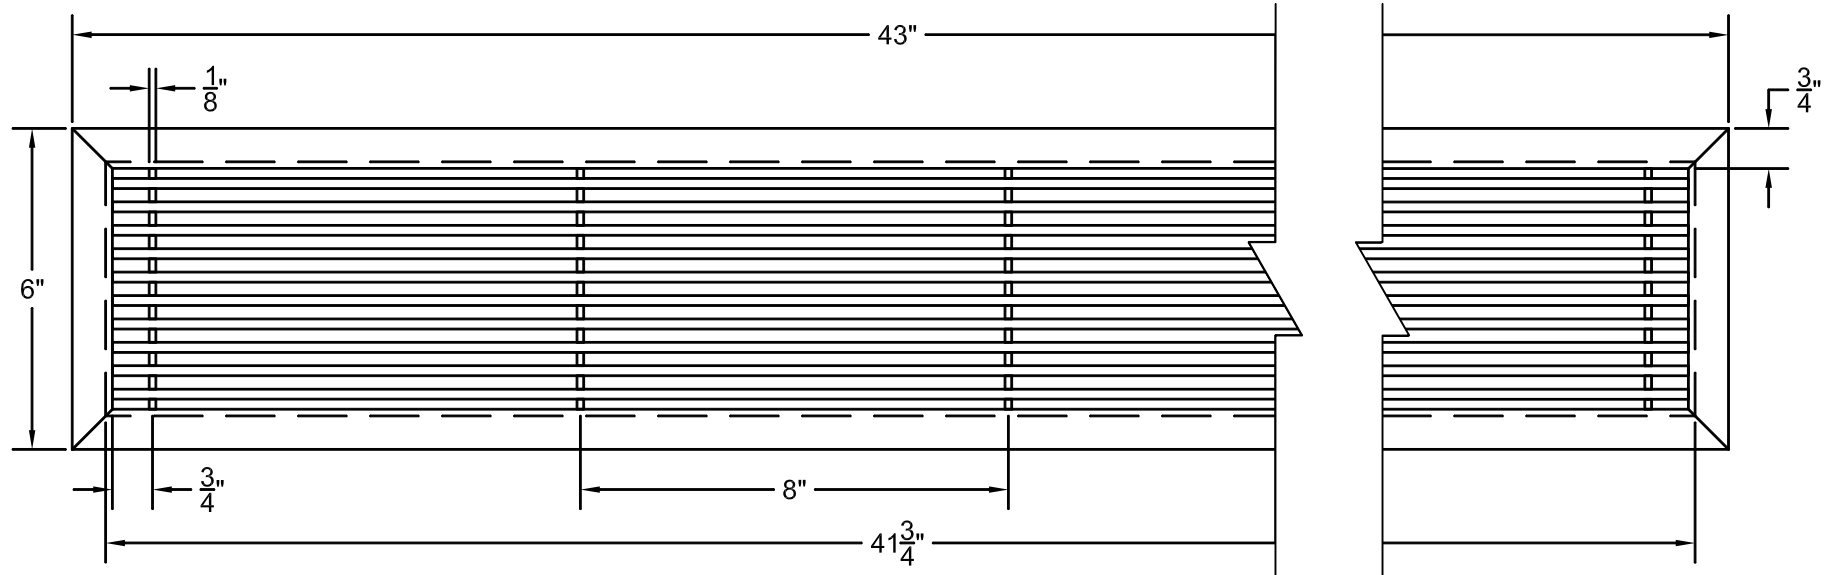

PART # **AAG110B0542 (STOCK)**

SECTION VIEW: CUSTOM SCALE

DIRECTION OF GRAIN

PLAN VIEW: CUSTOM SCALE

Material: ALUMINUM

Finish: SATIN WITH CLEAR ANODIZE

Approved:

Date:

DOOR CAN BE PLACED ON RIGHT OR LEFT SIDE

Material: ALUMINUM

Finish: SATIN WITH CLEAR ANODIZE

Approved:

Date:

ADVANCED ARCHITECTURAL GRILLES

50 Carnation Avenue, Bldg #3

Floral Park, NY 11001