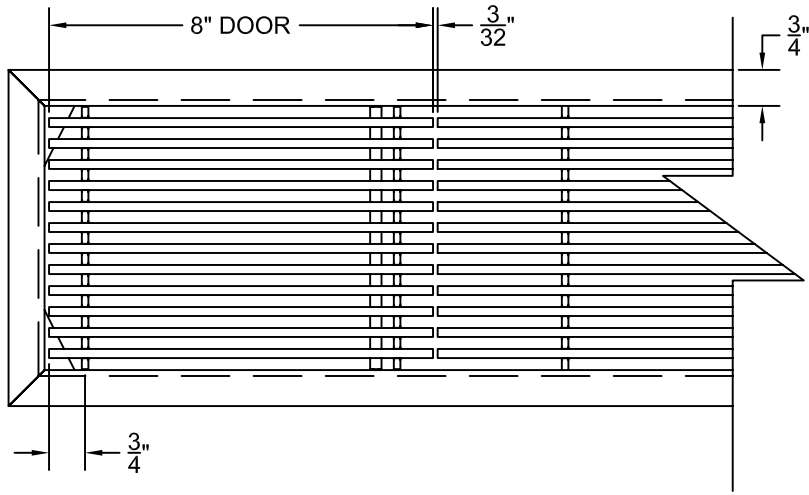

PART # **AAG110B0542 (STOCK)**

SECTION VIEW: CUSTOM SCALE

DIRECTION OF GRAIN

PLAN VIEW: CUSTOM SCALE

Material: ALUMINUM

Finish: SATIN WITH CLEAR ANODIZE

Approved:

Date:

ADVANCED ARCHITECTURAL GRILLES

149 Denton Avenue
New Hyde Park, NY 11040
Voice: 516-488-0628 Fax: 516-488-0728

JOB #:

QUOTE #:

AAG110 B FRAME STOCK BAR GRILLE - OPTIONAL ACCESS DOOR

PLAN VIEW: 1/4 SCALE

DOOR CAN BE PLACED ON RIGHT OR LEFT SIDE