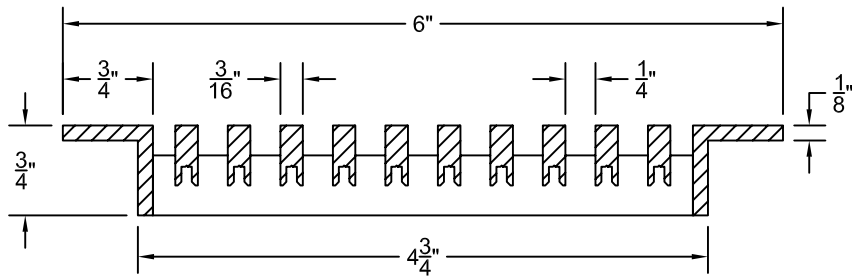

PART # **AAG110B0542 (STOCK)**

SECTION VIEW: CUSTOM SCALE

DIRECTION OF GRAIN

PLAN VIEW: CUSTOM SCALE

Material: ALUMINUM

Finish: SATIN WITH CLEAR ANODIZE

Approved:

Date:

ADVANCED ARCHITECTURAL GRILLES

149 Denton Avenue
New Hyde Park, NY 11040
Voice: 516-488-0628 Fax: 516-488-0728

JOB #:

QUOTE #:

AAG110 B FRAME STOCK BAR GRILLE - OPTIONAL ACCESS DOOR

PLAN VIEW: 1/4 SCALE

DOOR CAN BE PLACED ON RIGHT OR LEFT SIDE