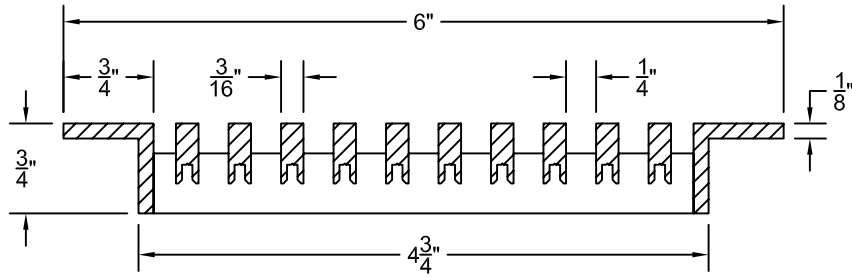

PART # **AAG110B0548 (STOCK)**

DIRECTION OF GRAIN

Material: ALUMINUM

Finish: SATIN WITH CLEAR ANODIZE

Approved:

Date:

ADVANCED ARCHITECTURAL GRILLES

149 Denton Avenue
New Hyde Park, NY 11040

Voice: 516-488-0628 Fax: 516-488-0728

JOB #:

QUOTE #:

AAG110 B FRAME STOCK BAR GRILLE - OPTIONAL ACCESS DOOR

PLAN VIEW: 1/4 SCALE

DOOR CAN BE PLACED ON RIGHT OR LEFT SIDE

Material: ALUMINUM

Finish: SATIN WITH CLEAR ANODIZE