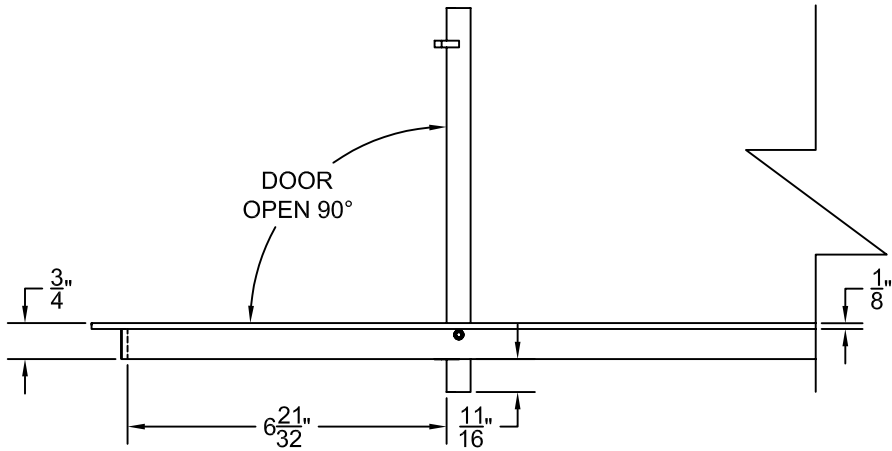

PART # **AAG110B0548 (STOCK)**

DIRECTION OF GRAIN

Material: ALUMINUM

Finish: SATIN WITH CLEAR ANODIZE

Approved:

Date:

ADVANCED ARCHITECTURAL GRILLES
50 Carnation Avenue, Bldg #3
Floral Park, NY 11001
Voice: 516-488-0628 Fax: 516-488-0728

JOB #:

QUOTE #:

AAG110 B FRAME STOCK BAR GRILLE - OPTIONAL ACCESS DOOR

PLAN VIEW: 1/4 SCALE

DOOR CAN BE PLACED ON RIGHT OR LEFT SIDE

Material: ALUMINUM

Finish: SATIN WITH CLEAR ANODIZE

Approved: