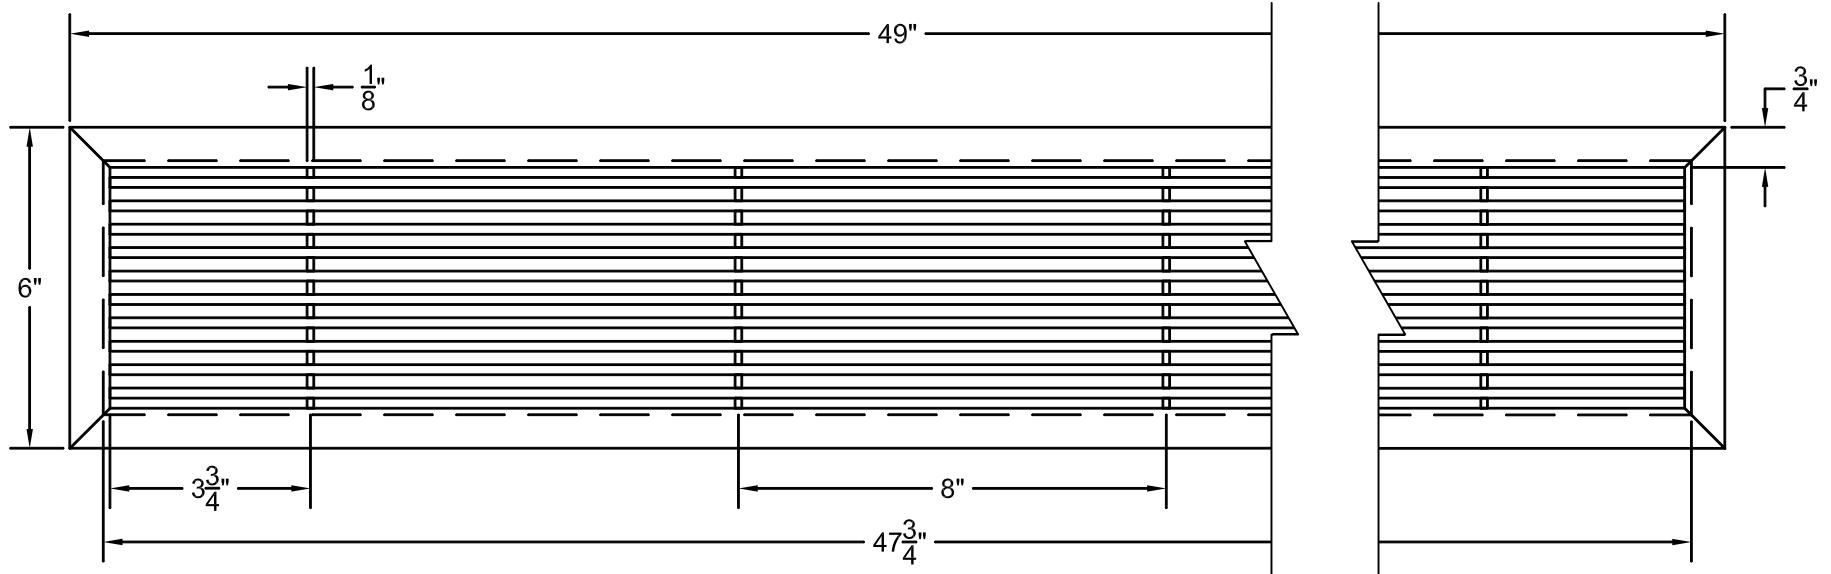

PART # **AAG110B0548 (STOCK)**

DIRECTION OF GRAIN

Material: ALUMINUM

Finish: SATIN WITH CLEAR ANODIZE

Approved:

Date:

ADVANCED ARCHITECTURAL GRILLES

149 Denton Avenue
New Hyde Park, NY 11040

Voice: 516-488-0628 Fax: 516-488-0728

JOB #:

QUOTE #:

AAG110 B FRAME STOCK BAR GRILLE - OPTIONAL ACCESS DOOR

PLAN VIEW: 1/4 SCALE

DOOR CAN BE PLACED ON RIGHT OR LEFT SIDE

Material: ALUMINUM

Finish: SATIN WITH CLEAR ANODIZE