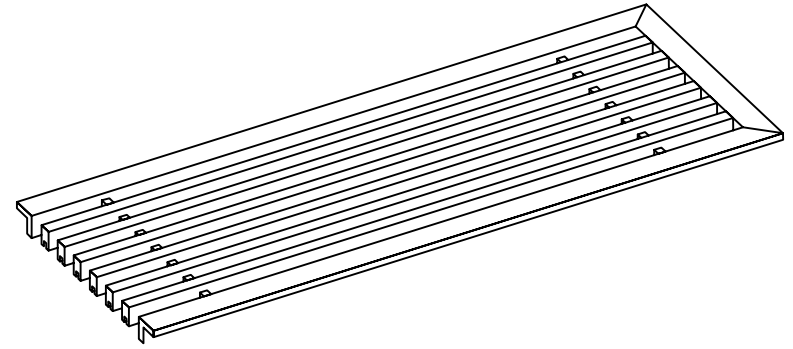

PART # **AAG110B0548 (STOCK)**

DIRECTION OF GRAIN

Material: ALUMINUM

Finish: SATIN WITH CLEAR ANODIZE

Approved:

Date:

ADVANCED ARCHITECTURAL GRILLES

149 Denton Avenue
New Hyde Park, NY 11040

Voice: 516-488-0628 Fax: 516-488-0728

JOB #:

QUOTE #:

AAG110 B FRAME STOCK BAR GRILLE - OPTIONAL ACCESS DOOR

PLAN VIEW: 1/4 SCALE

DOOR CAN BE PLACED ON RIGHT OR LEFT SIDE

Material: ALUMINUM

Finish: SATIN WITH CLEAR ANODIZE