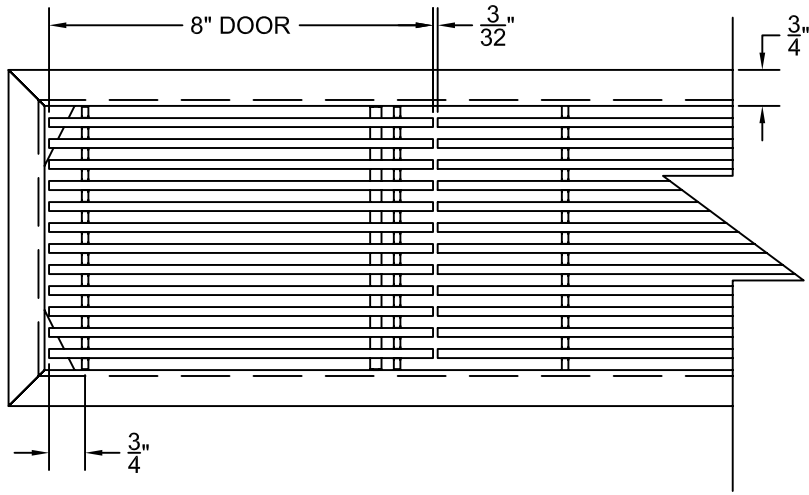

PART # **AAG110B0548 (STOCK)**

DIRECTION OF GRAIN

Material: ALUMINUM

Finish: SATIN WITH CLEAR ANODIZE

Approved:

Date:

ADVANCED ARCHITECTURAL GRILLES
50 Carnation Avenue, Bldg #3
Floral Park, NY 11001
Voice: 516-488-0628 Fax: 516-488-0728

JOB #:

QUOTE #:

AAG110 B FRAME STOCK BAR GRILLE - OPTIONAL ACCESS DOOR

PLAN VIEW: 1/4 SCALE

DOOR CAN BE PLACED ON RIGHT OR LEFT SIDE

Material: ALUMINUM

Finish: SATIN WITH CLEAR ANODIZE

Approved: