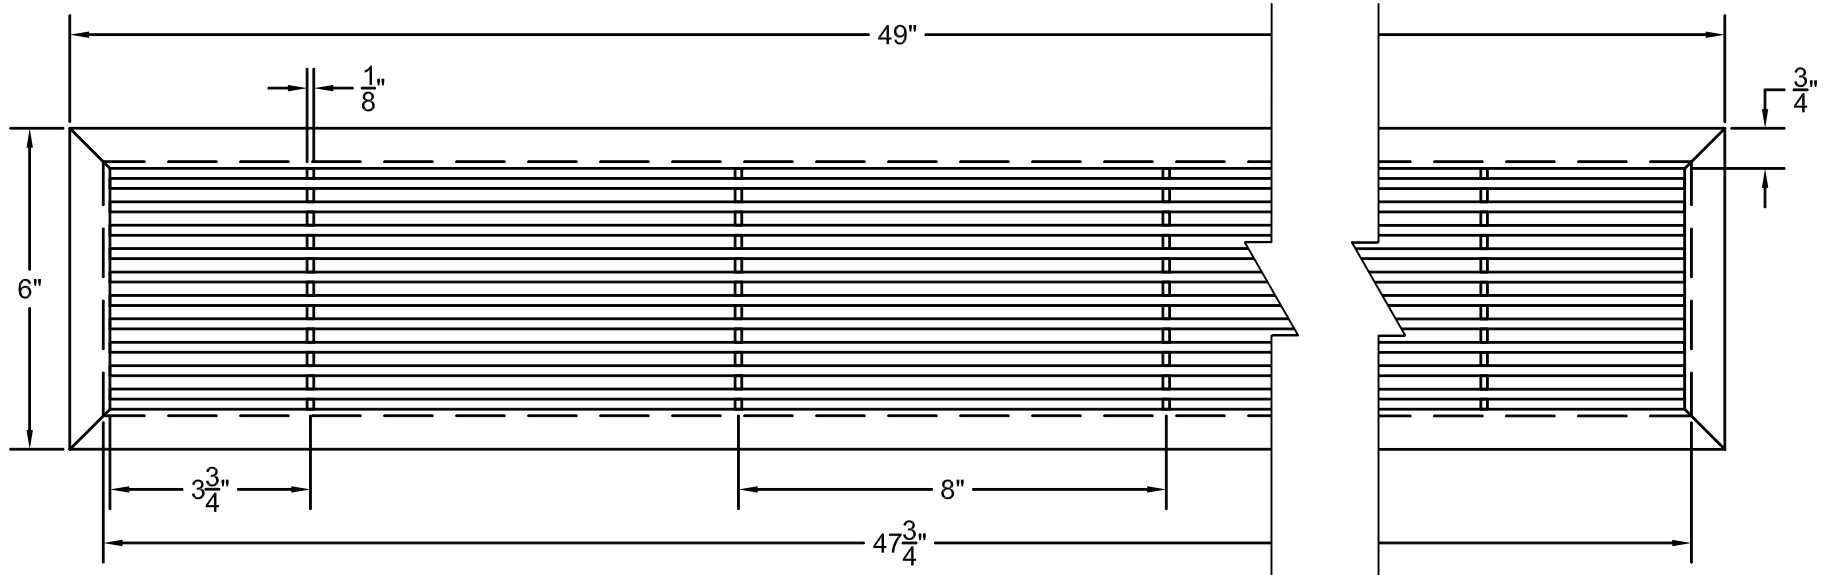

PART # **AAG110B0548 (STOCK)**

DIRECTION OF GRAIN

Material: ALUMINUM

Finish: SATIN WITH CLEAR ANODIZE

Approved:

Date:

ADVANCED ARCHITECTURAL GRILLES
50 Carnation Avenue, Bldg #3
Floral Park, NY 11001
Voice: 516-488-0628 Fax: 516-488-0728

JOB #:

QUOTE #:

AAG110 B FRAME STOCK BAR GRILLE - OPTIONAL ACCESS DOOR

PLAN VIEW: 1/4 SCALE

DOOR CAN BE PLACED ON RIGHT OR LEFT SIDE

Material: ALUMINUM

Finish: SATIN WITH CLEAR ANODIZE

Approved: