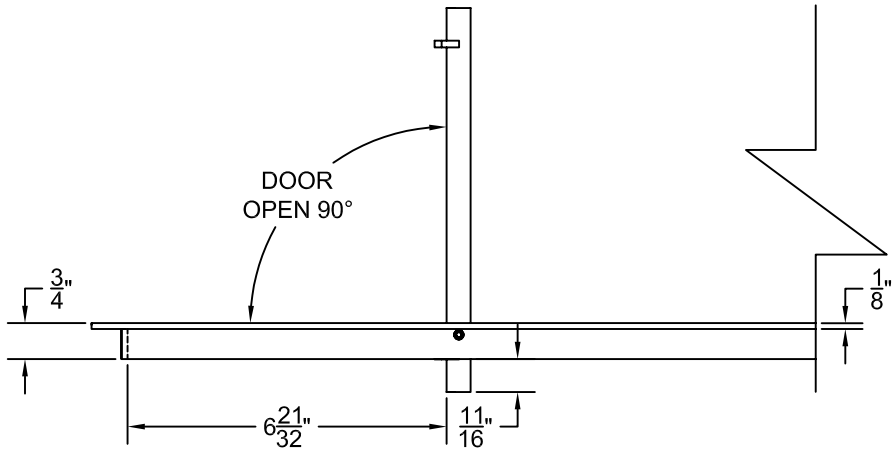

Voice: 516-488-0628 Fax: 516-488-0728

JOB #:

QUOTE #:

AAG110 B FRAME STOCK BAR GRILLE - OPTIONAL ACCESS DOOR

PLAN VIEW: 1/4 SCALE

DOOR CAN BE PLACED ON RIGHT OR LEFT SIDE

Material: ALUMINUM

Finish: SATIN WITH CLEAR ANODIZE