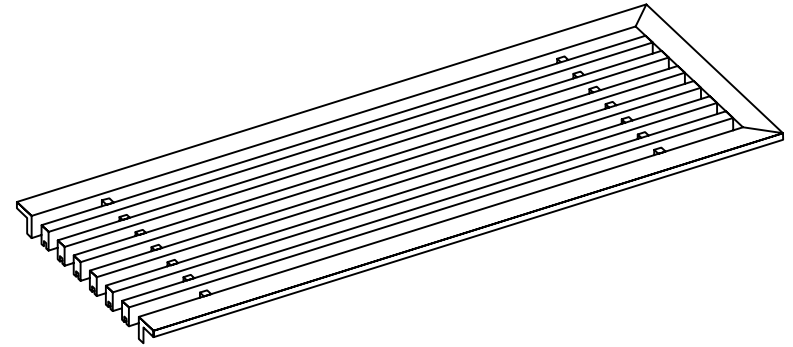

PART # **AAG110B0548 (STOCK)**

DIRECTION OF GRAIN

Material: ALUMINUM

Finish: SATIN WITH CLEAR ANODIZE

Approved:

Date:

ADVANCED ARCHITECTURAL GRILLES
50 Carnation Avenue, Bldg #3
Floral Park, NY 11001
Voice: 516-488-0628 Fax: 516-488-0728

JOB #:

QUOTE #:

AAG110 B FRAME STOCK BAR GRILLE - OPTIONAL ACCESS DOOR

PLAN VIEW: 1/4 SCALE

DOOR CAN BE PLACED ON RIGHT OR LEFT SIDE

Material: ALUMINUM

Finish: SATIN WITH CLEAR ANODIZE

Approved: