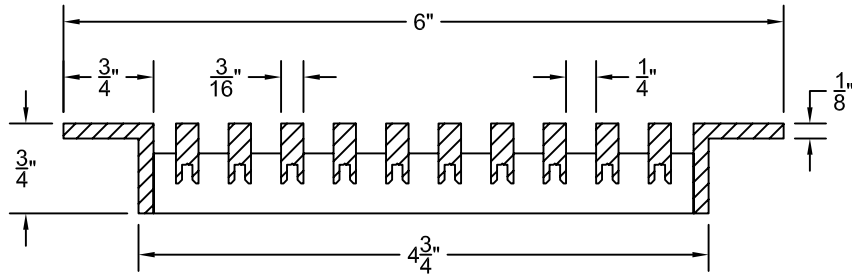

PART # **AAG110B0548 (STOCK)**

DIRECTION OF GRAIN

Material: ALUMINUM

Finish: SATIN WITH CLEAR ANODIZE

Approved:

Date:

ADVANCED ARCHITECTURAL GRILLES
50 Carnation Avenue, Bldg #3
Floral Park, NY 11001
Voice: 516-488-0628 Fax: 516-488-0728

JOB #:

QUOTE #:

AAG110 B FRAME STOCK BAR GRILLE - OPTIONAL ACCESS DOOR

PLAN VIEW: 1/4 SCALE

DOOR CAN BE PLACED ON RIGHT OR LEFT SIDE

Material: ALUMINUM

Finish: SATIN WITH CLEAR ANODIZE

Approved: