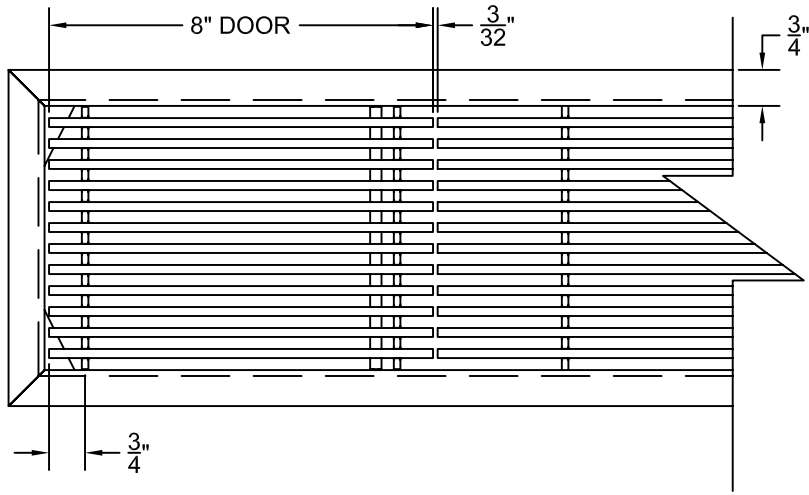

PART # **AAG110B0548 (STOCK)**

DIRECTION OF GRAIN

Material: ALUMINUM

Finish: SATIN WITH CLEAR ANODIZE

Approved:

Date:

ADVANCED ARCHITECTURAL GRILLES

149 Denton Avenue
New Hyde Park, NY 11040

Voice: 516-488-0628 Fax: 516-488-0728

JOB #:

QUOTE #:

AAG110 B FRAME STOCK BAR GRILLE - OPTIONAL ACCESS DOOR

PLAN VIEW: 1/4 SCALE

DOOR CAN BE PLACED ON RIGHT OR LEFT SIDE

Material: ALUMINUM

Finish: SATIN WITH CLEAR ANODIZE