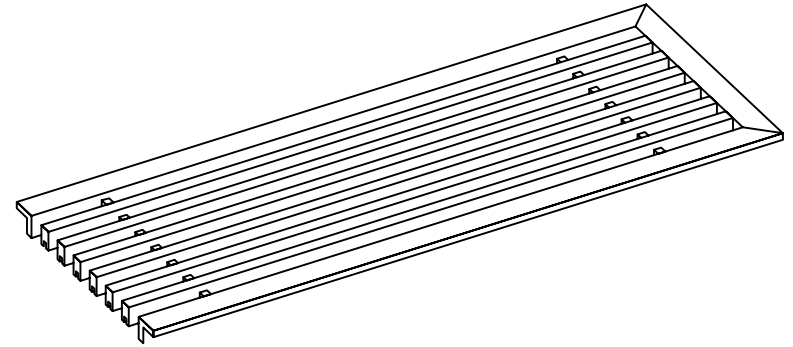

PART # **AAG110B0560 (STOCK)**

SECTION VIEW: CUSTOM SCALE

DIRECTION OF GRAIN

PLAN VIEW: CUSTOM SCALE

Material: ALUMINUM

Finish: SATIN WITH CLEAR ANODIZE

Approved:

Date:

ADVANCED ARCHITECTURAL GRILLES

149 Denton Avenue
New Hyde Park, NY 11040
Voice: 516-488-0628 Fax: 516-488-0728

JOB #:

QUOTE #:

AAG110 B FRAME STOCK BAR GRILLE - OPTIONAL ACCESS DOOR

PLAN VIEW: 1/4 SCALE

DOOR CAN BE PLACED ON RIGHT OR LEFT SIDE