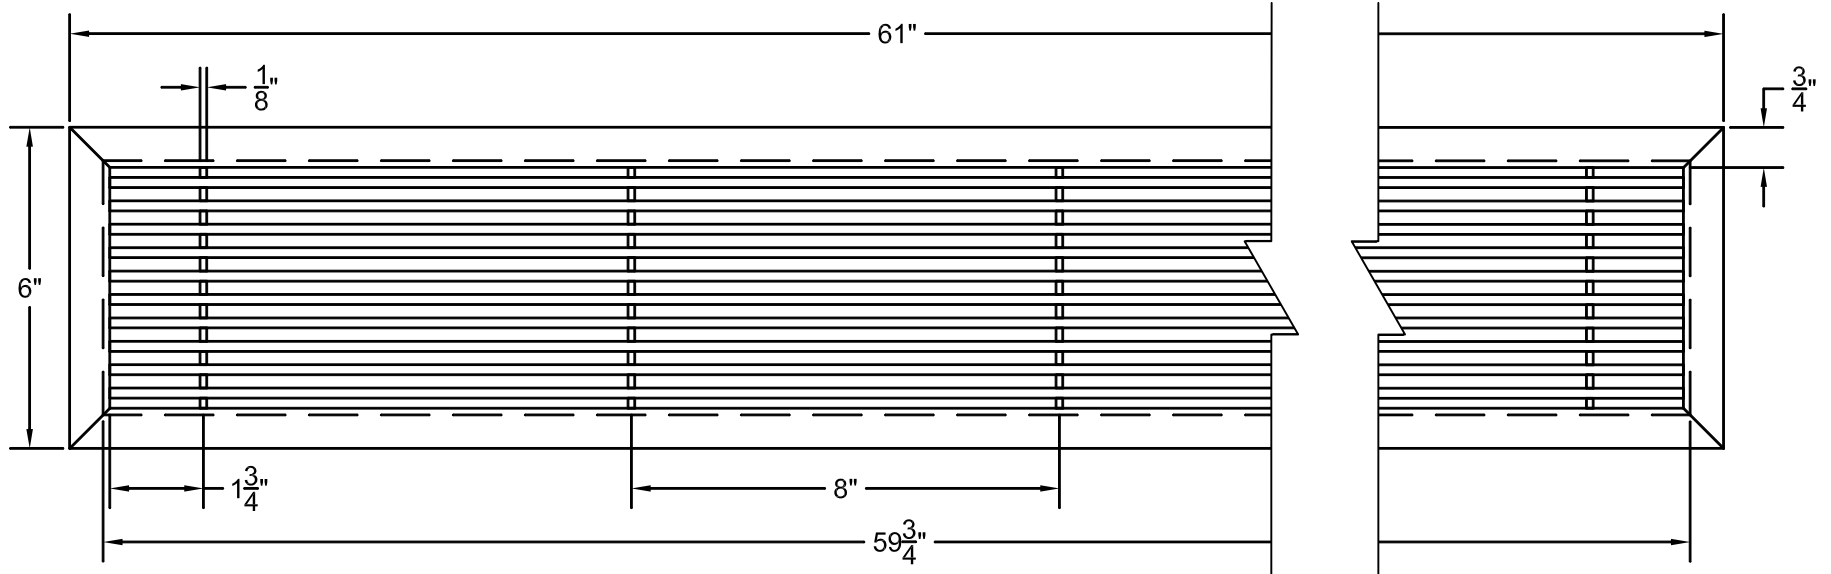

PART # **AAG110B0560 (STOCK)**

DIRECTION OF GRAIN

Material: ALUMINUM

Finish: SATIN WITH CLEAR ANODIZE

Approved:

Date:

ADVANCED ARCHITECTURAL GRILLES

50 Carnation Avenue, Bldg #3

Floral Park, NY 11001

Voice: 516-488-0628 Fax: 516-488-0728

JOB #:

QUOTE #:

AAG110 B FRAME STOCK BAR GRILLE - OPTIONAL ACCESS DOOR

PLAN VIEW: 1/4 SCALE

DOOR CAN BE PLACED ON RIGHT OR LEFT SIDE

Material: ALUMINUM