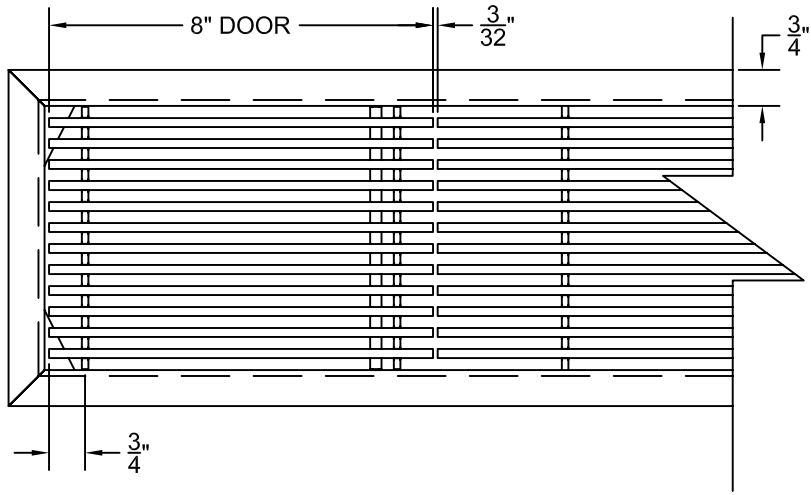

PART # **AAG110B0560 (STOCK)**

SECTION VIEW: CUSTOM SCALE

DIRECTION OF GRAIN

PLAN VIEW: CUSTOM SCALE

Material: ALUMINUM

Finish: SATIN WITH CLEAR ANODIZE

Approved:

Date:

ADVANCED ARCHITECTURAL GRILLES

149 Denton Avenue
New Hyde Park, NY 11040
Voice: 516-488-0628 Fax: 516-488-0728

JOB #:

QUOTE #:

AAG110 B FRAME STOCK BAR GRILLE - OPTIONAL ACCESS DOOR

PLAN VIEW: 1/4 SCALE

DOOR CAN BE PLACED ON RIGHT OR LEFT SIDE