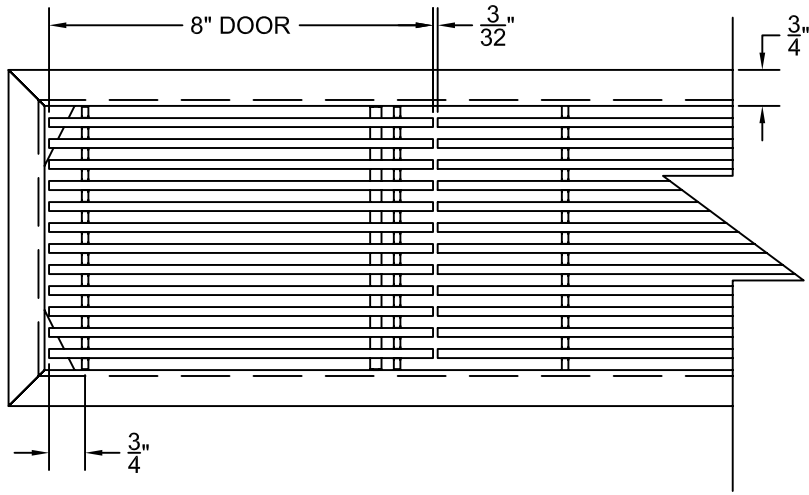

PART # **AAG110B0560 (STOCK)**

DIRECTION OF GRAIN

Material: ALUMINUM

Finish: SATIN WITH CLEAR ANODIZE

Approved:

Date:

ADVANCED ARCHITECTURAL GRILLES

50 Carnation Avenue, Bldg #3

Floral Park, NY 11001

Voice: 516-488-0628 Fax: 516-488-0728

JOB #:

QUOTE #:

AAG110 B FRAME STOCK BAR GRILLE - OPTIONAL ACCESS DOOR

PLAN VIEW: 1/4 SCALE

DOOR CAN BE PLACED ON RIGHT OR LEFT SIDE

Material: ALUMINUM