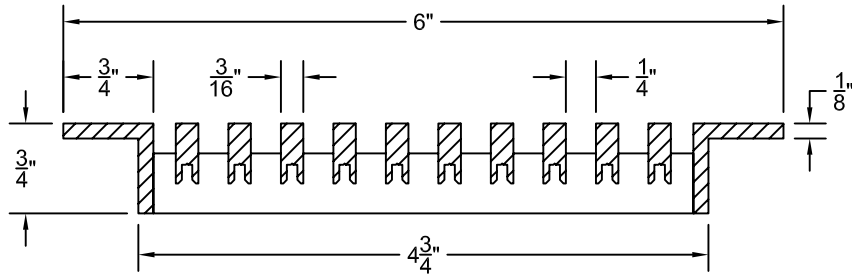

PART # **AAG110B0560 (STOCK)**

DIRECTION OF GRAIN

Material: ALUMINUM

Finish: SATIN WITH CLEAR ANODIZE

Approved:

Date:

ADVANCED ARCHITECTURAL GRILLES

50 Carnation Avenue, Bldg #3

Floral Park, NY 11001

Voice: 516-488-0628 Fax: 516-488-0728

JOB #:

QUOTE #:

AAG110 B FRAME STOCK BAR GRILLE - OPTIONAL ACCESS DOOR

PLAN VIEW: 1/4 SCALE

DOOR CAN BE PLACED ON RIGHT OR LEFT SIDE

Material: ALUMINUM