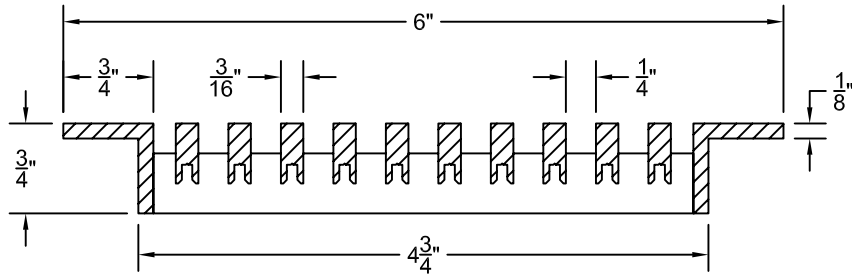

PART # **AAG110B0560 (STOCK)**

SECTION VIEW: CUSTOM SCALE

DIRECTION OF GRAIN

PLAN VIEW: CUSTOM SCALE

Material: ALUMINUM

Finish: SATIN WITH CLEAR ANODIZE

Approved:

Date:

ADVANCED ARCHITECTURAL GRILLES

149 Denton Avenue
New Hyde Park, NY 11040
Voice: 516-488-0628 Fax: 516-488-0728

JOB #:

QUOTE #:

AAG110 B FRAME STOCK BAR GRILLE - OPTIONAL ACCESS DOOR

PLAN VIEW: 1/4 SCALE

DOOR CAN BE PLACED ON RIGHT OR LEFT SIDE