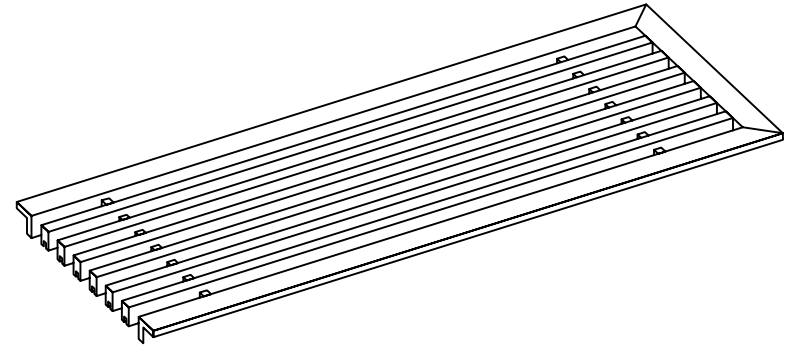

PART # **AAG110B0560 (STOCK)**

DIRECTION OF GRAIN

Material: ALUMINUM

Finish: SATIN WITH CLEAR ANODIZE

Approved:

Date:

ADVANCED ARCHITECTURAL GRILLES

50 Carnation Avenue, Bldg #3

Floral Park, NY 11001

Voice: 516-488-0628 Fax: 516-488-0728

JOB #:

QUOTE #:

AAG110 B FRAME STOCK BAR GRILLE - OPTIONAL ACCESS DOOR

PLAN VIEW: 1/4 SCALE

DOOR CAN BE PLACED ON RIGHT OR LEFT SIDE

Material: ALUMINUM