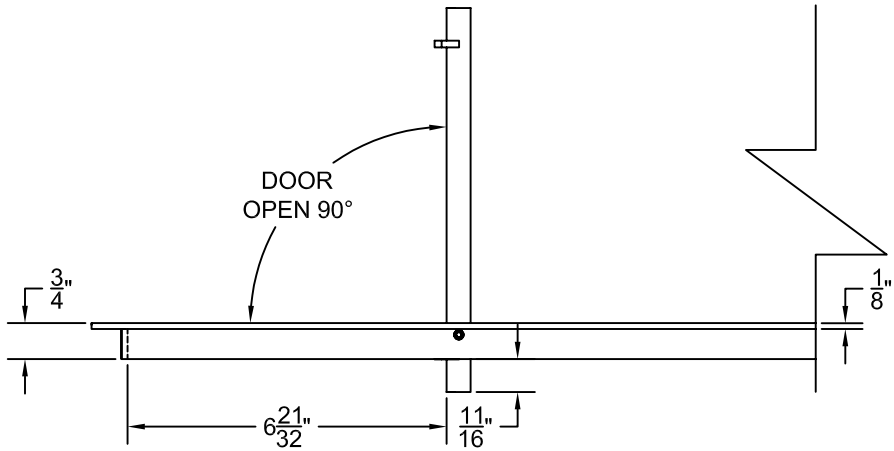

PART # **AAG110B0560 (STOCK)**

SECTION VIEW: CUSTOM SCALE

DIRECTION OF GRAIN

PLAN VIEW: CUSTOM SCALE

Material: ALUMINUM

Finish: SATIN WITH CLEAR ANODIZE

Approved:

Date:

ADVANCED ARCHITECTURAL GRILLES

149 Denton Avenue
New Hyde Park, NY 11040
Voice: 516-488-0628 Fax: 516-488-0728

JOB #:

QUOTE #:

AAG110 B FRAME STOCK BAR GRILLE - OPTIONAL ACCESS DOOR

PLAN VIEW: 1/4 SCALE

DOOR CAN BE PLACED ON RIGHT OR LEFT SIDE