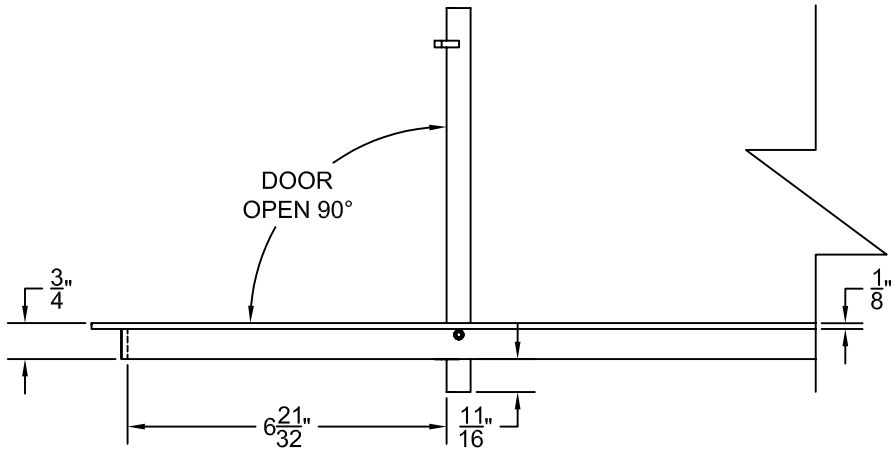

PART # **AAG110B0560 (STOCK)**

DIRECTION OF GRAIN

Material: ALUMINUM

Finish: SATIN WITH CLEAR ANODIZE

Approved:

Date:

ADVANCED ARCHITECTURAL GRILLES

50 Carnation Avenue, Bldg #3

Floral Park, NY 11001

Voice: 516-488-0628 Fax: 516-488-0728

JOB #:

QUOTE #:

AAG110 B FRAME STOCK BAR GRILLE - OPTIONAL ACCESS DOOR

PLAN VIEW: 1/4 SCALE

DOOR CAN BE PLACED ON RIGHT OR LEFT SIDE

Material: ALUMINUM