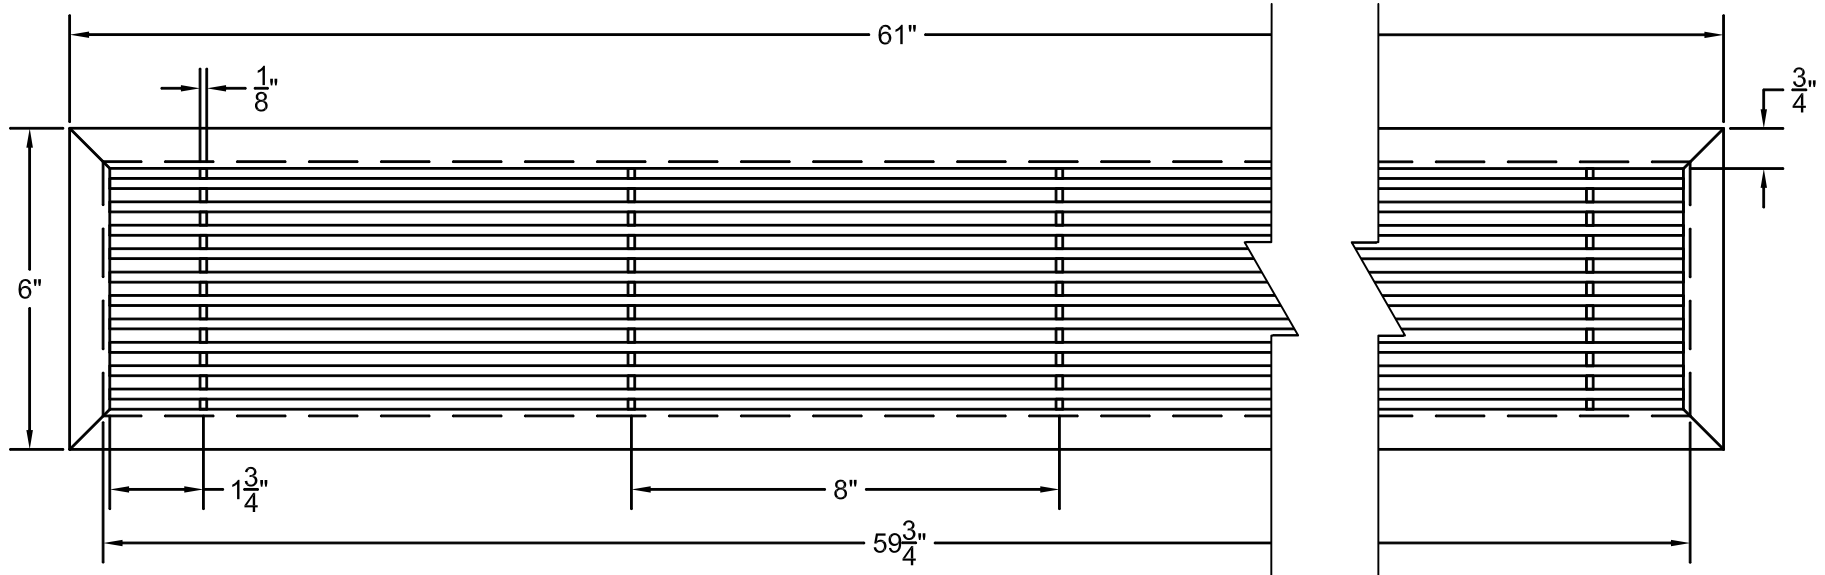

PART # **AAG110B0560 (STOCK)**

SECTION VIEW: CUSTOM SCALE

DIRECTION OF GRAIN

PLAN VIEW: CUSTOM SCALE

Material: ALUMINUM

Finish: SATIN WITH CLEAR ANODIZE

Approved:

Date:

ADVANCED ARCHITECTURAL GRILLES

149 Denton Avenue
New Hyde Park, NY 11040
Voice: 516-488-0628 Fax: 516-488-0728

JOB #:

QUOTE #:

AAG110 B FRAME STOCK BAR GRILLE - OPTIONAL ACCESS DOOR

PLAN VIEW: 1/4 SCALE

DOOR CAN BE PLACED ON RIGHT OR LEFT SIDE