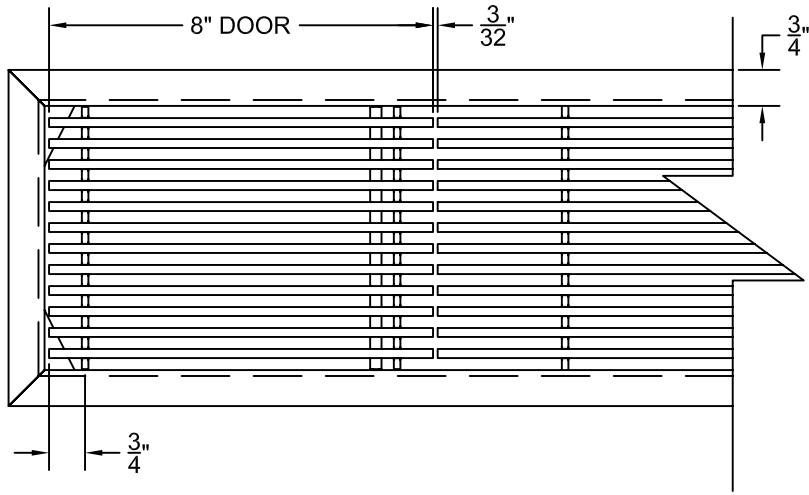

PART # **AAG110B0624 (STOCK)**

DIRECTION OF GRAIN

Material: ALUMINUM

Finish: SATIN WITH CLEAR ANODIZE

Approved:

Date:

ADVANCED ARCHITECTURAL GRILLES

50 Carnation Avenue, Bldg #3

Floral Park, NY 11001

Voice: 516-488-0628 Fax: 516-488-0728

JOB #:

QUOTE #:

AAG110 B FRAME STOCK BAR GRILLE - OPTIONAL ACCESS DOOR

PLAN VIEW: 1/4 SCALE

DOOR CAN BE PLACED ON RIGHT OR LEFT SIDE

Material: ALUMINUM