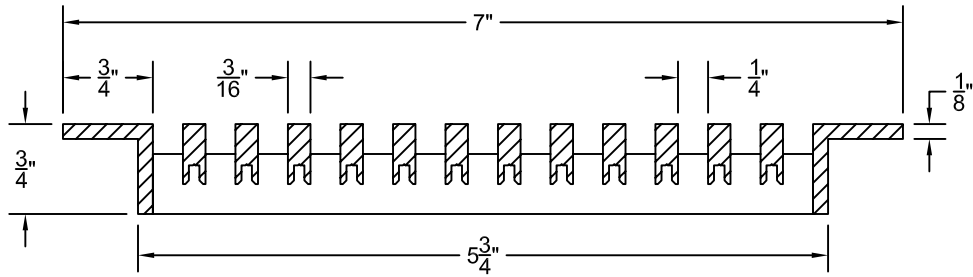

PART # **AAG110B0624 (STOCK)**

DIRECTION OF GRAIN

Material: ALUMINUM

Finish: SATIN WITH CLEAR ANODIZE

Approved:

Date:

ADVANCED ARCHITECTURAL GRILLES

50 Carnation Avenue, Bldg #3

Floral Park, NY 11001

Voice: 516-488-0628 Fax: 516-488-0728

JOB #:

QUOTE #:

AAG110 B FRAME STOCK BAR GRILLE - OPTIONAL ACCESS DOOR

PLAN VIEW: 1/4 SCALE

DOOR CAN BE PLACED ON RIGHT OR LEFT SIDE

Material: ALUMINUM