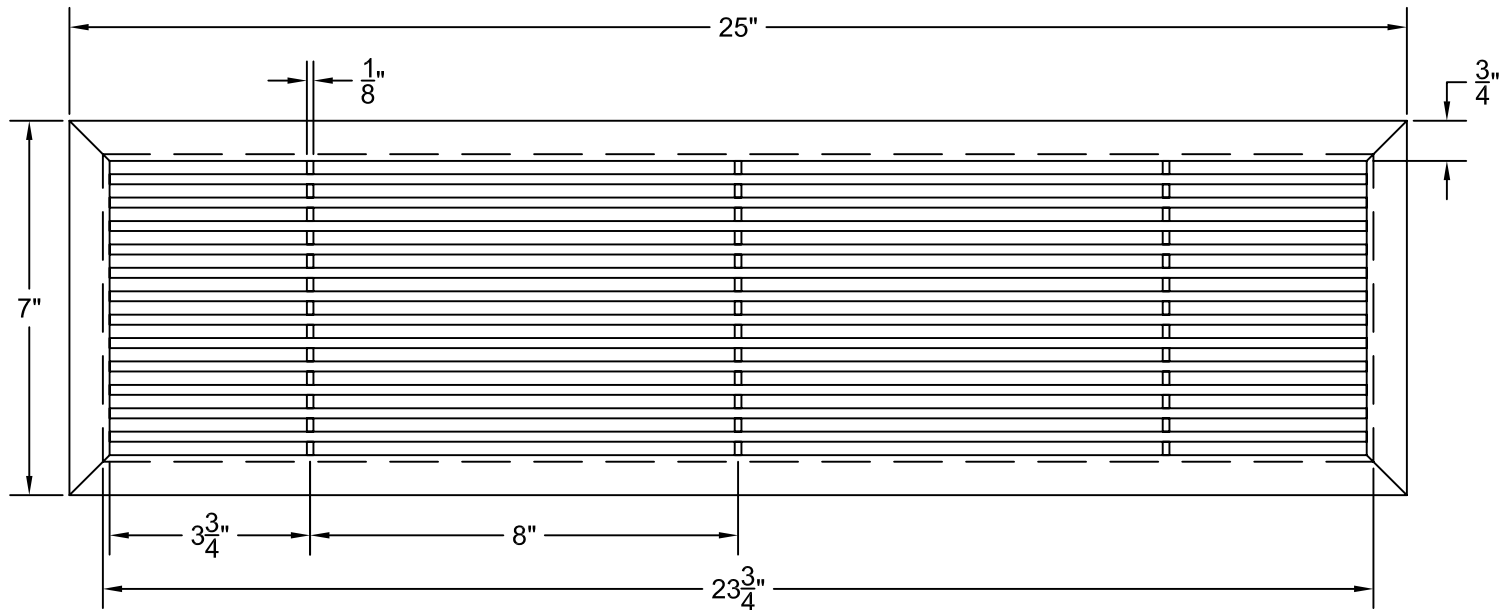

PART # **AAG110B0624 (STOCK)**

DIRECTION OF GRAIN

Material: ALUMINUM

Finish: SATIN WITH CLEAR ANODIZE

Approved:

Date:

ADVANCED ARCHITECTURAL GRILLES

149 Denton Avenue
New Hyde Park, NY 11040

Voice: 516-488-0628 Fax: 516-488-0728

JOB #:

QUOTE #:

AAG110 B FRAME STOCK BAR GRILLE - OPTIONAL ACCESS DOOR

PLAN VIEW: 1/4 SCALE

DOOR CAN BE PLACED ON RIGHT OR LEFT SIDE

Material: ALUMINUM

Finish: SATIN WITH CLEAR ANODIZE