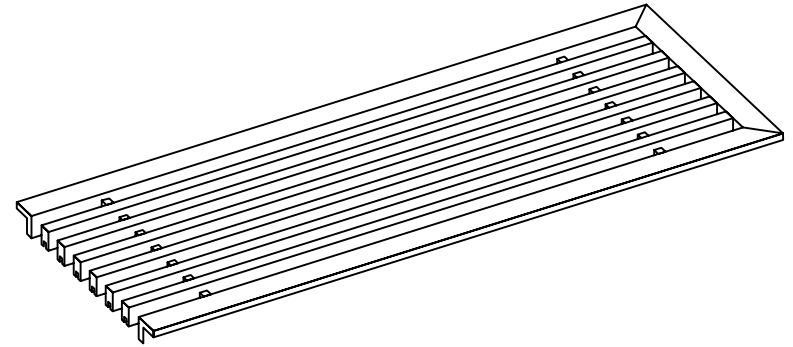

PART # **AAG110B0624 (STOCK)**

DIRECTION OF GRAIN

Material: ALUMINUM

Finish: SATIN WITH CLEAR ANODIZE

Approved:

Date:

ADVANCED ARCHITECTURAL GRILLES

50 Carnation Avenue, Bldg #3

Floral Park, NY 11001

Voice: 516-488-0628 Fax: 516-488-0728

JOB #:

QUOTE #:

AAG110 B FRAME STOCK BAR GRILLE - OPTIONAL ACCESS DOOR

PLAN VIEW: 1/4 SCALE

DOOR CAN BE PLACED ON RIGHT OR LEFT SIDE

Material: ALUMINUM