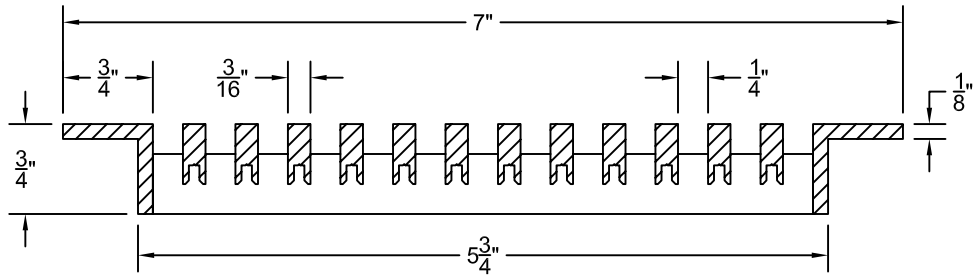

PART # **AAG110B0624 (STOCK)**

DIRECTION OF GRAIN

Material: ALUMINUM

Finish: SATIN WITH CLEAR ANODIZE

Approved:

Date:

ADVANCED ARCHITECTURAL GRILLES

149 Denton Avenue
New Hyde Park, NY 11040

Voice: 516-488-0628 Fax: 516-488-0728

JOB #:

QUOTE #:

AAG110 B FRAME STOCK BAR GRILLE - OPTIONAL ACCESS DOOR

PLAN VIEW: 1/4 SCALE

DOOR CAN BE PLACED ON RIGHT OR LEFT SIDE

Material: ALUMINUM

Finish: SATIN WITH CLEAR ANODIZE