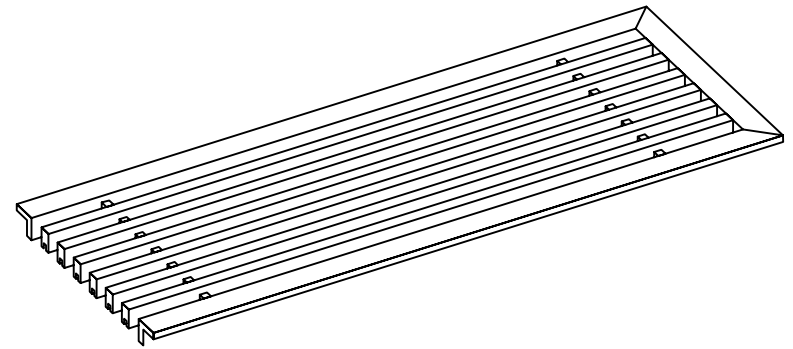

PART # **AAG110B0624 (STOCK)**

DIRECTION OF GRAIN

Material: ALUMINUM

Finish: SATIN WITH CLEAR ANODIZE

Approved:

Date:

ADVANCED ARCHITECTURAL GRILLES

149 Denton Avenue
New Hyde Park, NY 11040

Voice: 516-488-0628 Fax: 516-488-0728

JOB #:

QUOTE #:

AAG110 B FRAME STOCK BAR GRILLE - OPTIONAL ACCESS DOOR

PLAN VIEW: 1/4 SCALE

DOOR CAN BE PLACED ON RIGHT OR LEFT SIDE

Material: ALUMINUM

Finish: SATIN WITH CLEAR ANODIZE