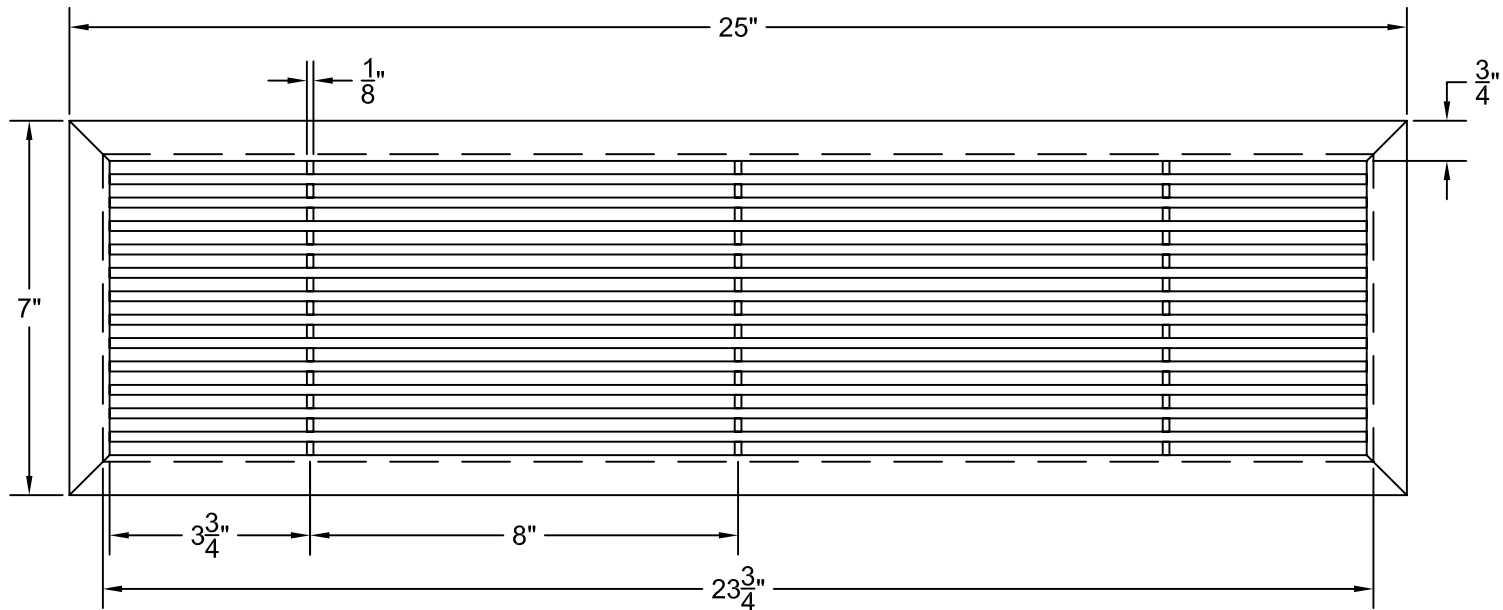

PART # **AAG110B0624 (STOCK)**

DIRECTION OF GRAIN

Material: ALUMINUM

Finish: SATIN WITH CLEAR ANODIZE

Approved:

Date:

ADVANCED ARCHITECTURAL GRILLES

50 Carnation Avenue, Bldg #3

Floral Park, NY 11001

Voice: 516-488-0628 Fax: 516-488-0728

JOB #:

QUOTE #:

AAG110 B FRAME STOCK BAR GRILLE - OPTIONAL ACCESS DOOR

PLAN VIEW: 1/4 SCALE

DOOR CAN BE PLACED ON RIGHT OR LEFT SIDE

Material: ALUMINUM