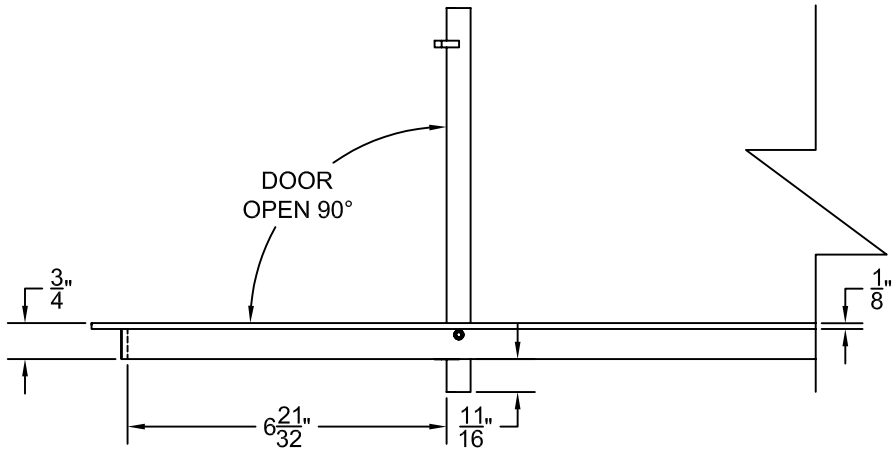

PART # **AAG110B0624 (STOCK)**

DIRECTION OF GRAIN

Material: ALUMINUM

Finish: SATIN WITH CLEAR ANODIZE

Approved:

Date:

ADVANCED ARCHITECTURAL GRILLES

50 Carnation Avenue, Bldg #3

Floral Park, NY 11001

Voice: 516-488-0628 Fax: 516-488-0728

JOB #:

QUOTE #:

AAG110 B FRAME STOCK BAR GRILLE - OPTIONAL ACCESS DOOR

PLAN VIEW: 1/4 SCALE

DOOR CAN BE PLACED ON RIGHT OR LEFT SIDE

Material: ALUMINUM