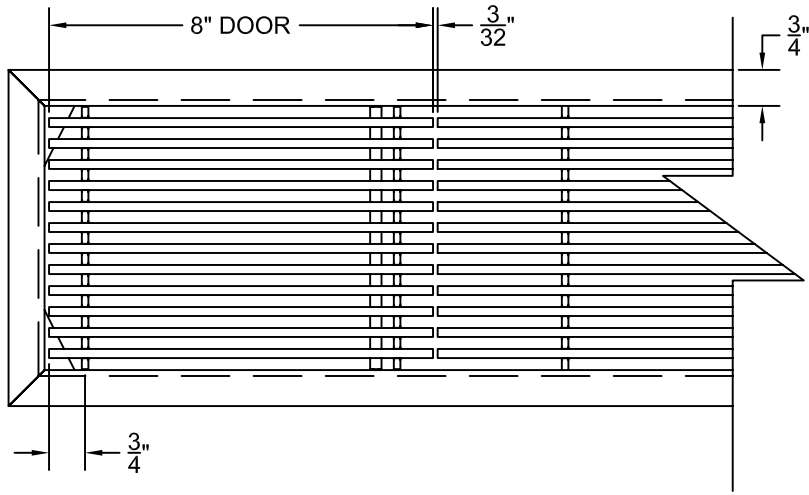

PART # **AAG110B0624 (STOCK)**

DIRECTION OF GRAIN

Material: ALUMINUM

Finish: SATIN WITH CLEAR ANODIZE

Approved:

Date:

ADVANCED ARCHITECTURAL GRILLES

149 Denton Avenue
New Hyde Park, NY 11040

Voice: 516-488-0628 Fax: 516-488-0728

JOB #:

QUOTE #:

AAG110 B FRAME STOCK BAR GRILLE - OPTIONAL ACCESS DOOR

PLAN VIEW: 1/4 SCALE

DOOR CAN BE PLACED ON RIGHT OR LEFT SIDE

Material: ALUMINUM

Finish: SATIN WITH CLEAR ANODIZE