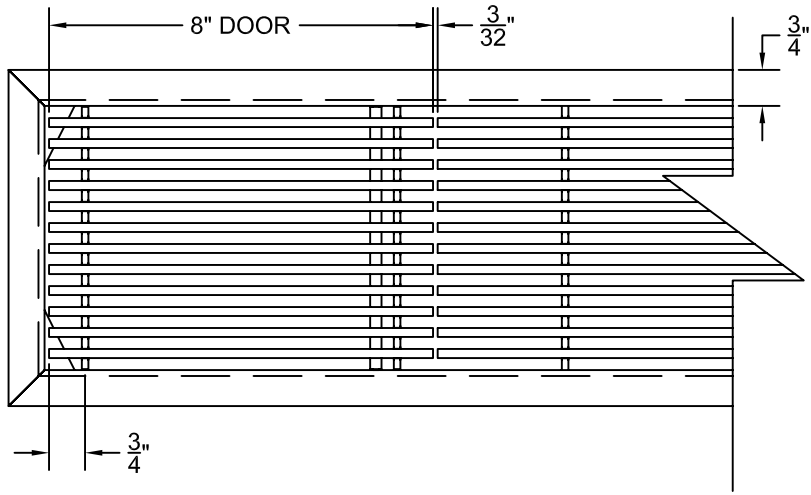

PART # **AAG110B0630 (STOCK)**

**DIRECTION OF GRAIN**

Material: ALUMINUM

Finish: SATIN WITH CLEAR ANODIZE

Approved:

Date:

**ADVANCED ARCHITECTURAL GRILLES**  
50 Carnation Avenue, Bldg #3  
Floral Park, NY 11001  
Voice: 516-488-0628 Fax: 516-488-0728

JOB #:

QUOTE #:

**AAG110 B FRAME STOCK BAR GRILLE - OPTIONAL ACCESS DOOR**

**PLAN VIEW: 1/4 SCALE**

**DOOR CAN BE PLACED ON RIGHT OR LEFT SIDE**

Material: ALUMINUM

Finish: SATIN WITH CLEAR ANODIZE

Approved: