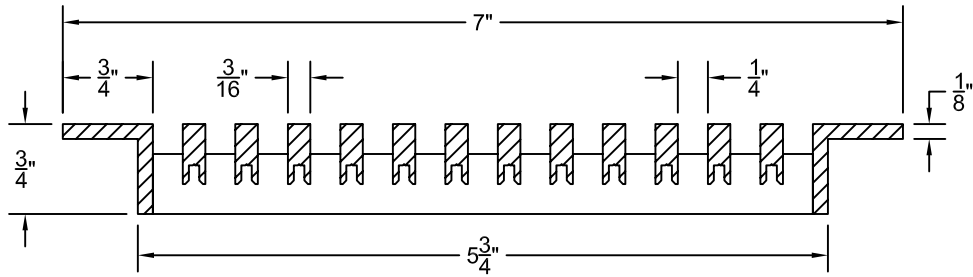

PART # **AAG110B0630 (STOCK)**

DIRECTION OF GRAIN

Material: ALUMINUM

Finish: SATIN WITH CLEAR ANODIZE

Approved:

Date:

ADVANCED ARCHITECTURAL GRILLES

149 Denton Avenue
New Hyde Park, NY 11040

Voice: 516-488-0628 Fax: 516-488-0728

JOB #:

QUOTE #:

AAG110 B FRAME STOCK BAR GRILLE - OPTIONAL ACCESS DOOR

PLAN VIEW: 1/4 SCALE

DOOR CAN BE PLACED ON RIGHT OR LEFT SIDE

Material: ALUMINUM

Finish: SATIN WITH CLEAR ANODIZE