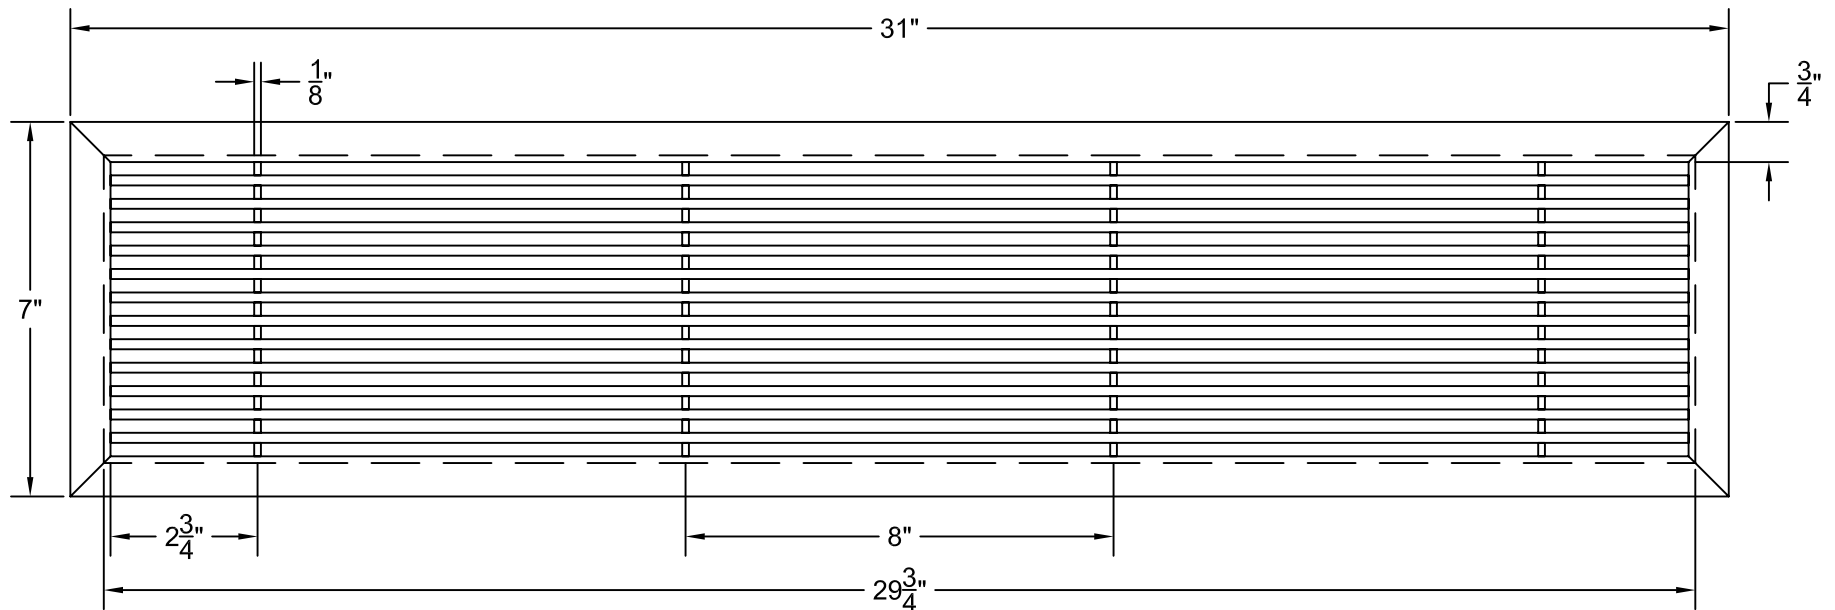

PART # **AAG110B0630 (STOCK)**

**DIRECTION OF GRAIN**

Material: ALUMINUM

Finish: SATIN WITH CLEAR ANODIZE

Approved:

Date:

**ADVANCED ARCHITECTURAL GRILLES**  
50 Carnation Avenue, Bldg #3  
Floral Park, NY 11001  
Voice: 516-488-0628 Fax: 516-488-0728

JOB #:

QUOTE #:

**AAG110 B FRAME STOCK BAR GRILLE - OPTIONAL ACCESS DOOR**

**PLAN VIEW: 1/4 SCALE**

**DOOR CAN BE PLACED ON RIGHT OR LEFT SIDE**

Material: ALUMINUM

Finish: SATIN WITH CLEAR ANODIZE

Approved: