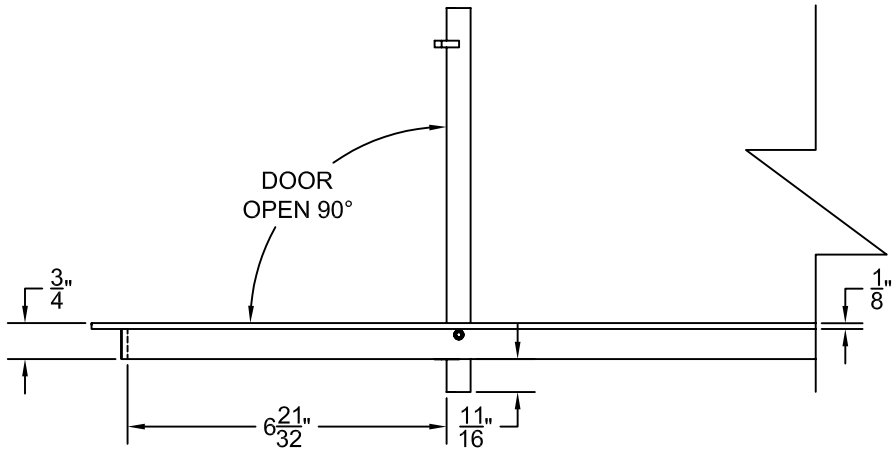

Voice: 516-488-0628 Fax: 516-488-0728

JOB #:

QUOTE #:

AAG110 B FRAME STOCK BAR GRILLE - OPTIONAL ACCESS DOOR

PLAN VIEW: 1/4 SCALE

DOOR CAN BE PLACED ON RIGHT OR LEFT SIDE

Material: ALUMINUM

Finish: SATIN WITH CLEAR ANODIZE