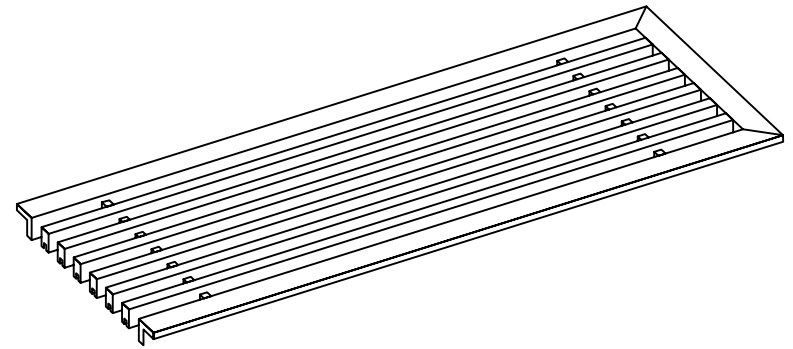

PART # **AAG110B0630 (STOCK)**

**DIRECTION OF GRAIN**

Material: ALUMINUM

Finish: SATIN WITH CLEAR ANODIZE

Approved:

Date:

**ADVANCED ARCHITECTURAL GRILLES**  
50 Carnation Avenue, Bldg #3  
Floral Park, NY 11001  
Voice: 516-488-0628 Fax: 516-488-0728

JOB #:

QUOTE #:

**AAG110 B FRAME STOCK BAR GRILLE - OPTIONAL ACCESS DOOR**

**PLAN VIEW: 1/4 SCALE**

**DOOR CAN BE PLACED ON RIGHT OR LEFT SIDE**

Material: ALUMINUM

Finish: SATIN WITH CLEAR ANODIZE

Approved: