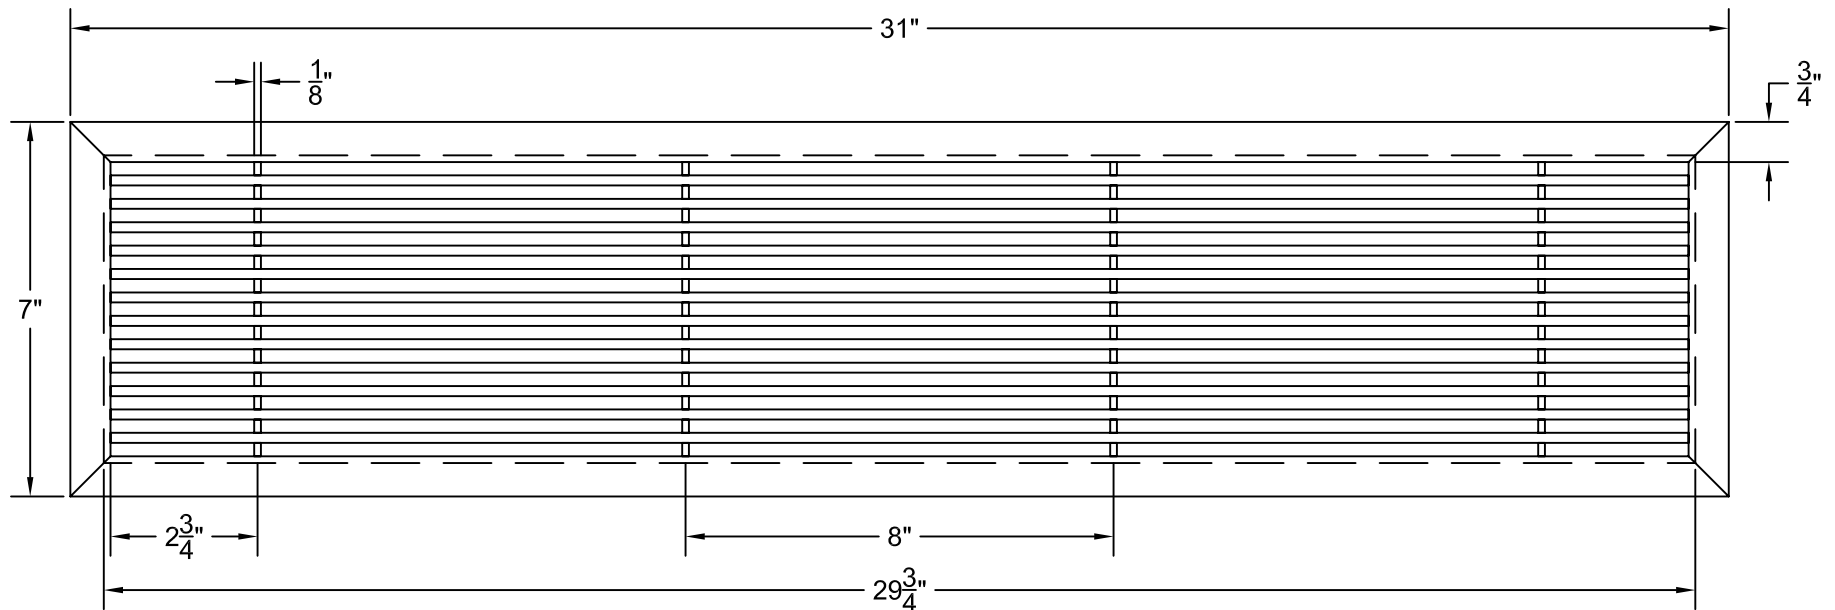

PART # **AAG110B0630 (STOCK)**

DIRECTION OF GRAIN

Material: ALUMINUM

Finish: SATIN WITH CLEAR ANODIZE

Approved:

Date:

ADVANCED ARCHITECTURAL GRILLES

149 Denton Avenue
New Hyde Park, NY 11040

Voice: 516-488-0628 Fax: 516-488-0728

JOB #:

QUOTE #:

AAG110 B FRAME STOCK BAR GRILLE - OPTIONAL ACCESS DOOR

PLAN VIEW: 1/4 SCALE

DOOR CAN BE PLACED ON RIGHT OR LEFT SIDE

Material: ALUMINUM

Finish: SATIN WITH CLEAR ANODIZE