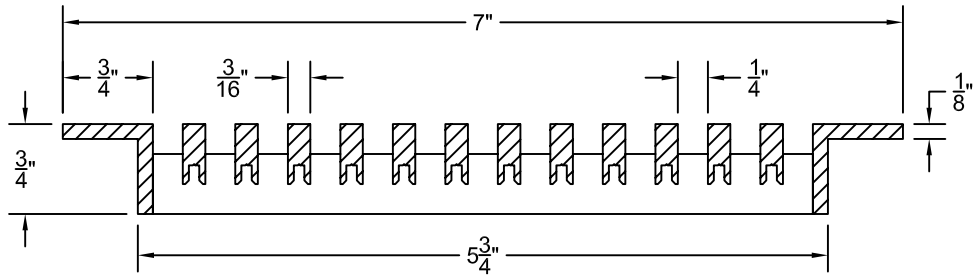

PART # **AAG110B0630 (STOCK)**

**DIRECTION OF GRAIN**

Material: ALUMINUM

Finish: SATIN WITH CLEAR ANODIZE

Approved:

Date:

**ADVANCED ARCHITECTURAL GRILLES**  
50 Carnation Avenue, Bldg #3  
Floral Park, NY 11001  
Voice: 516-488-0628 Fax: 516-488-0728

JOB #:

QUOTE #:

**AAG110 B FRAME STOCK BAR GRILLE - OPTIONAL ACCESS DOOR**

**PLAN VIEW: 1/4 SCALE**

**DOOR CAN BE PLACED ON RIGHT OR LEFT SIDE**

Material: ALUMINUM

Finish: SATIN WITH CLEAR ANODIZE

Approved: