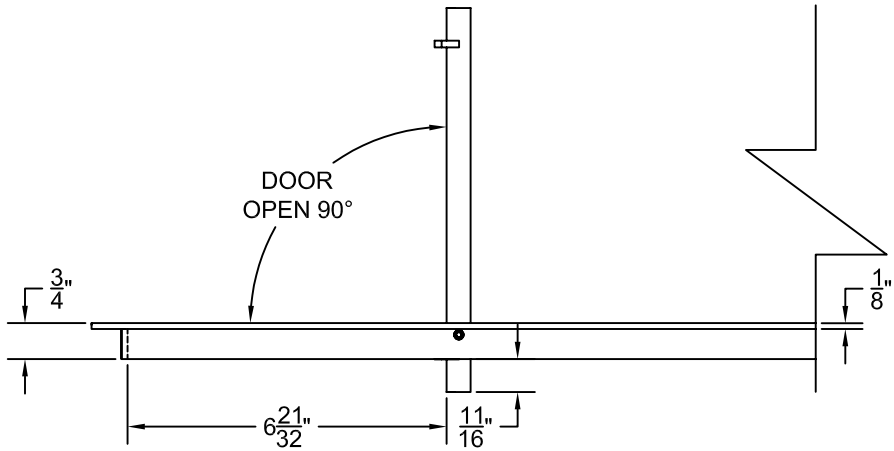

PART # **AAG110B0630 (STOCK)**

**DIRECTION OF GRAIN**

Material: ALUMINUM

Finish: SATIN WITH CLEAR ANODIZE

Approved:

Date:

**ADVANCED ARCHITECTURAL GRILLES**  
50 Carnation Avenue, Bldg #3  
Floral Park, NY 11001  
Voice: 516-488-0628 Fax: 516-488-0728

JOB #:

QUOTE #:

**AAG110 B FRAME STOCK BAR GRILLE - OPTIONAL ACCESS DOOR**

**PLAN VIEW: 1/4 SCALE**

**DOOR CAN BE PLACED ON RIGHT OR LEFT SIDE**

Material: ALUMINUM

Finish: SATIN WITH CLEAR ANODIZE

Approved: