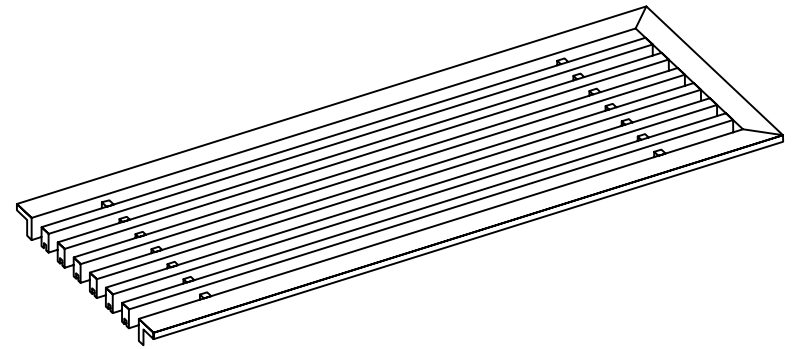

PART # **AAG110B0630 (STOCK)**

DIRECTION OF GRAIN

Material: ALUMINUM

Finish: SATIN WITH CLEAR ANODIZE

Approved:

Date:

ADVANCED ARCHITECTURAL GRILLES

149 Denton Avenue
New Hyde Park, NY 11040

Voice: 516-488-0628 Fax: 516-488-0728

JOB #:

QUOTE #:

AAG110 B FRAME STOCK BAR GRILLE - OPTIONAL ACCESS DOOR

PLAN VIEW: 1/4 SCALE

DOOR CAN BE PLACED ON RIGHT OR LEFT SIDE

Material: ALUMINUM

Finish: SATIN WITH CLEAR ANODIZE