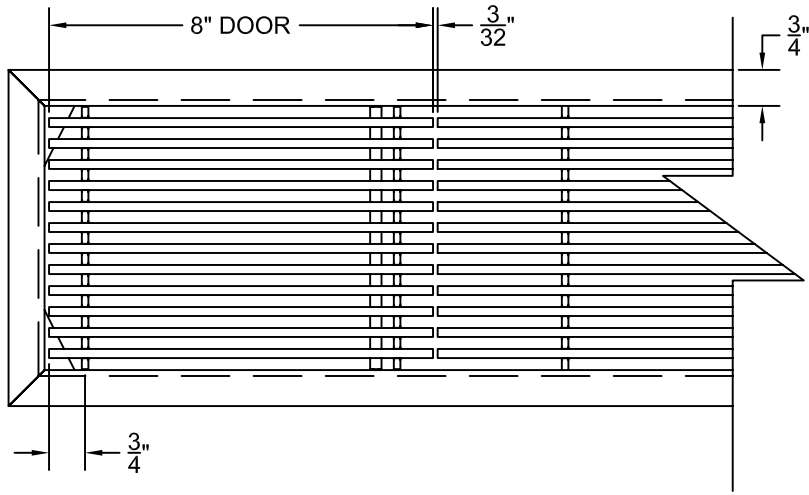

PART # **AAG110B0630 (STOCK)**

DIRECTION OF GRAIN

Material: ALUMINUM

Finish: SATIN WITH CLEAR ANODIZE

Approved:

Date:

ADVANCED ARCHITECTURAL GRILLES

149 Denton Avenue
New Hyde Park, NY 11040

Voice: 516-488-0628 Fax: 516-488-0728

JOB #:

QUOTE #:

AAG110 B FRAME STOCK BAR GRILLE - OPTIONAL ACCESS DOOR

PLAN VIEW: 1/4 SCALE

DOOR CAN BE PLACED ON RIGHT OR LEFT SIDE

Material: ALUMINUM

Finish: SATIN WITH CLEAR ANODIZE