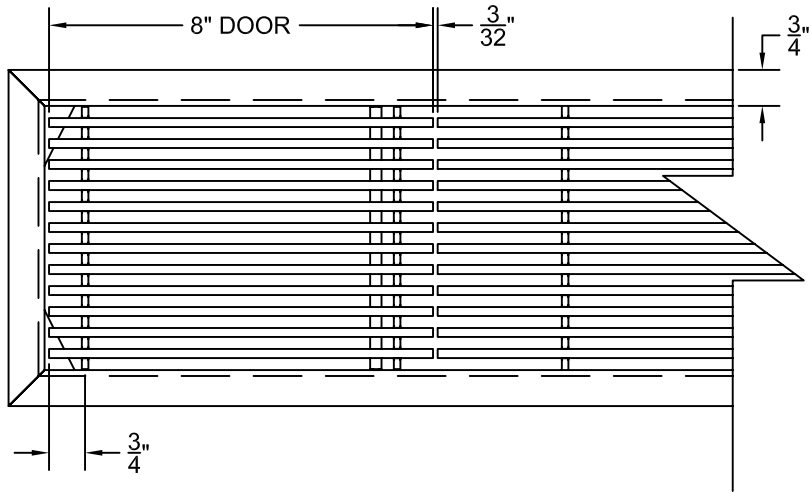

PART # **AAG110B0636 (STOCK)**

DIRECTION OF GRAIN

Material: ALUMINUM

Finish: SATIN WITH CLEAR ANODIZE

Approved:

Date:

ADVANCED ARCHITECTURAL GRILLES

149 Denton Avenue
New Hyde Park, NY 11040
Voice: 516-488-0628 Fax: 516-488-0728

JOB #:

QUOTE #:

AAG110 B FRAME STOCK BAR GRILLE - OPTIONAL ACCESS DOOR

PLAN VIEW: 1/4 SCALE

DOOR CAN BE PLACED ON RIGHT OR LEFT SIDE

Material: ALUMINUM

Finish: SATIN WITH CLEAR ANODIZE

Approved: