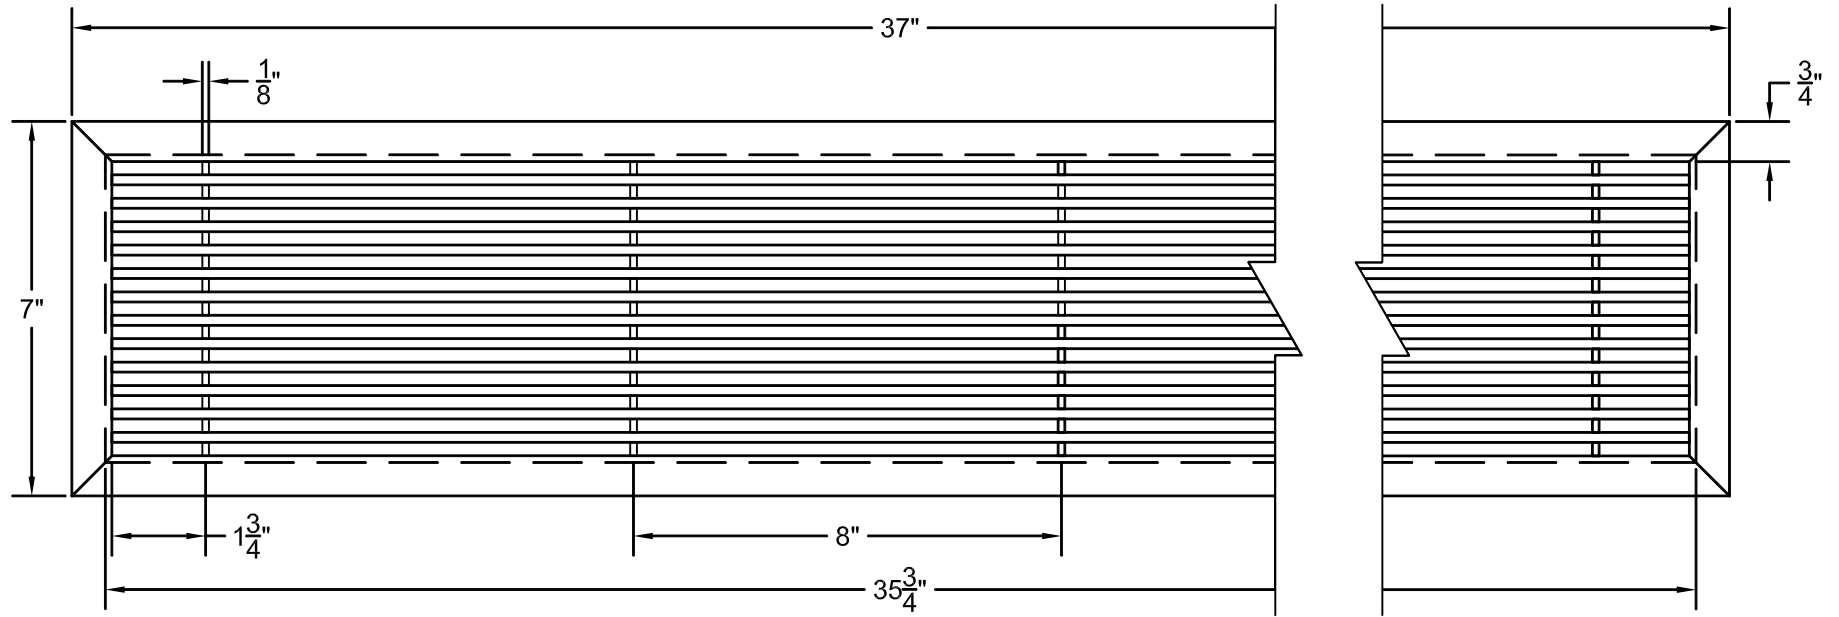

PART # **AAG110B0636 (STOCK)**

DIRECTION OF GRAIN

Material: ALUMINUM

Finish: SATIN WITH CLEAR ANODIZE

Approved:

Date:

ADVANCED ARCHITECTURAL GRILLES
50 Carnation Avenue, Bldg #3
Floral Park, NY 11001
Voice: 516-488-0628 Fax: 516-488-0728

JOB #:

QUOTE #:

AAG110 B FRAME STOCK BAR GRILLE - OPTIONAL ACCESS DOOR

PLAN VIEW: 1/4 SCALE

DOOR CAN BE PLACED ON RIGHT OR LEFT SIDE

Material: ALUMINUM

Finish: SATIN WITH CLEAR ANODIZE

Approved: