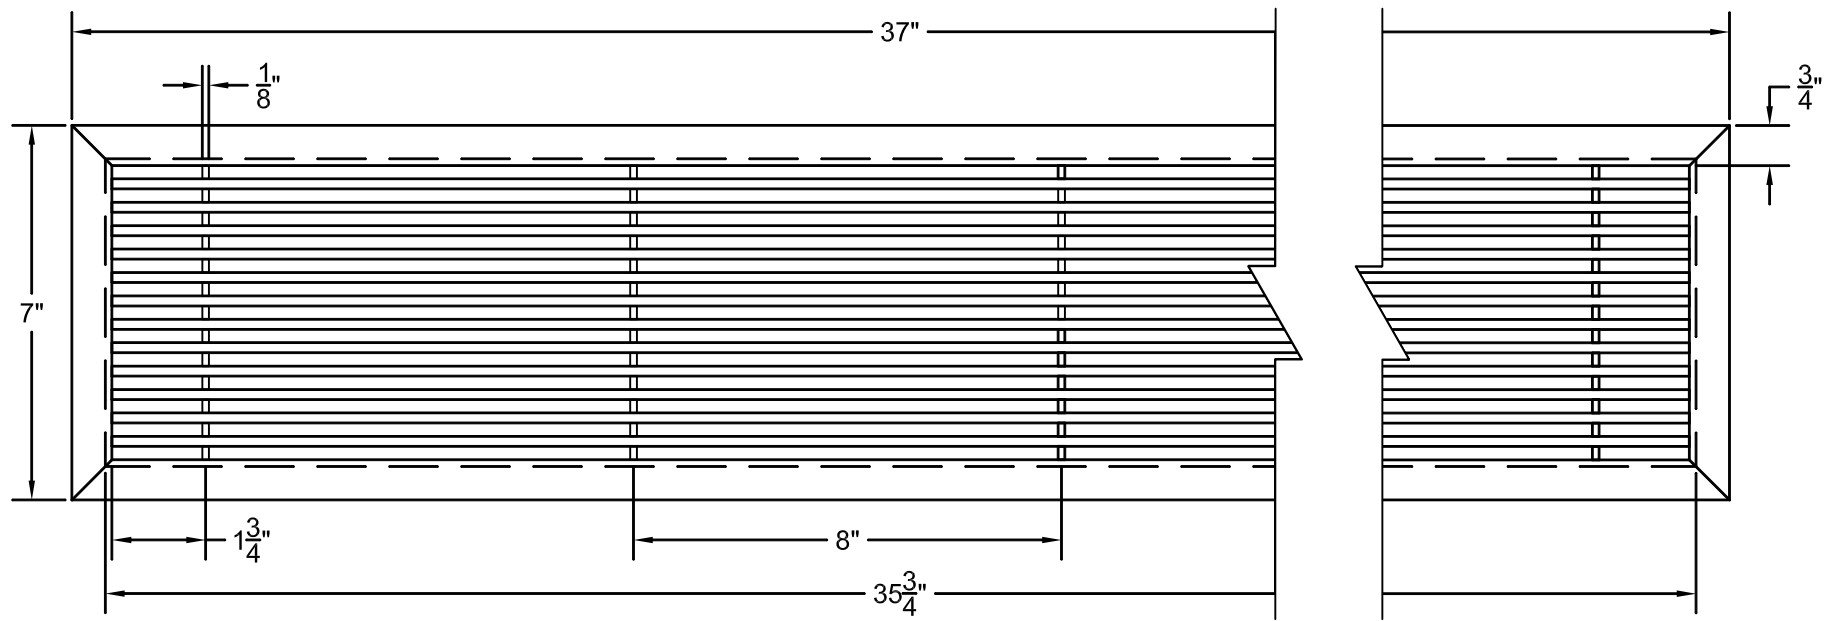

PART # **AAG110B0636 (STOCK)**

DIRECTION OF GRAIN

Material: ALUMINUM

Finish: SATIN WITH CLEAR ANODIZE

Approved:

Date:

ADVANCED ARCHITECTURAL GRILLES

149 Denton Avenue
New Hyde Park, NY 11040
Voice: 516-488-0628 Fax: 516-488-0728

JOB #:

QUOTE #:

AAG110 B FRAME STOCK BAR GRILLE - OPTIONAL ACCESS DOOR

PLAN VIEW: 1/4 SCALE

DOOR CAN BE PLACED ON RIGHT OR LEFT SIDE

Material: ALUMINUM

Finish: SATIN WITH CLEAR ANODIZE

Approved: