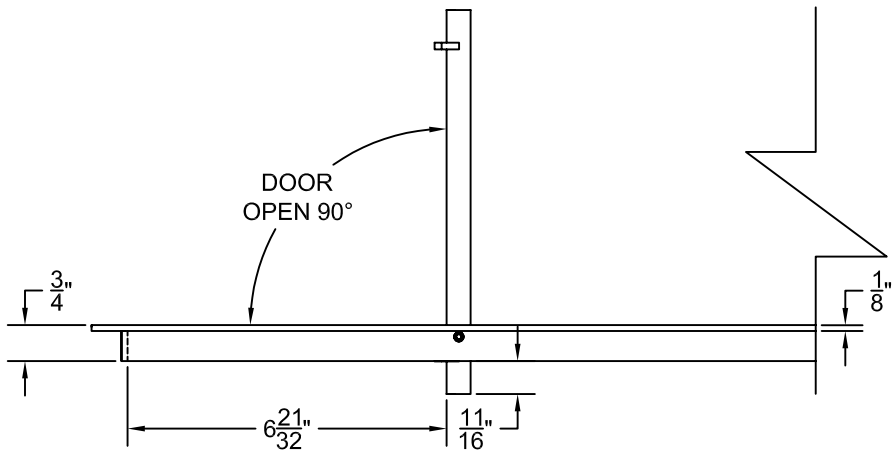

PART # **AAG110B0636 (STOCK)**

DIRECTION OF GRAIN

Material: ALUMINUM

Finish: SATIN WITH CLEAR ANODIZE

Approved:

Date:

ADVANCED ARCHITECTURAL GRILLES

149 Denton Avenue
New Hyde Park, NY 11040
Voice: 516-488-0628 Fax: 516-488-0728

JOB #:

QUOTE #:

AAG110 B FRAME STOCK BAR GRILLE - OPTIONAL ACCESS DOOR

PLAN VIEW: 1/4 SCALE

DOOR CAN BE PLACED ON RIGHT OR LEFT SIDE

Material: ALUMINUM

Finish: SATIN WITH CLEAR ANODIZE

Approved: