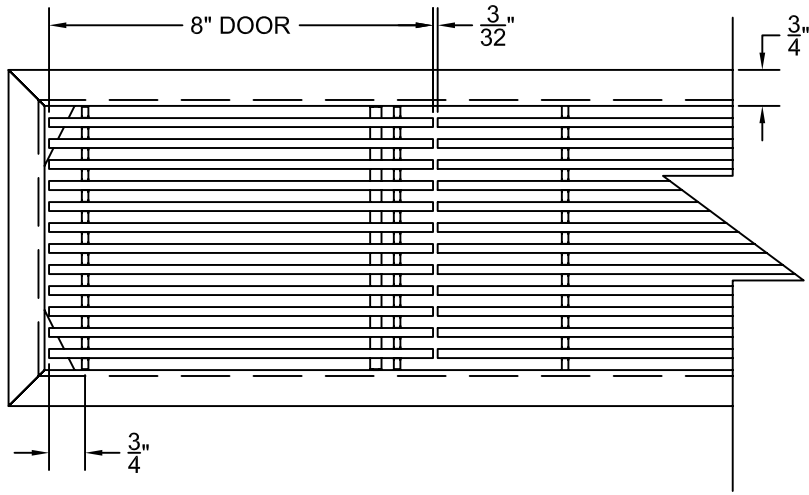

PART # **AAG110B0636 (STOCK)**

DIRECTION OF GRAIN

Material: ALUMINUM

Finish: SATIN WITH CLEAR ANODIZE

Approved:

Date:

ADVANCED ARCHITECTURAL GRILLES
50 Carnation Avenue, Bldg #3
Floral Park, NY 11001
Voice: 516-488-0628 Fax: 516-488-0728

JOB #:

QUOTE #:

AAG110 B FRAME STOCK BAR GRILLE - OPTIONAL ACCESS DOOR

PLAN VIEW: 1/4 SCALE

DOOR CAN BE PLACED ON RIGHT OR LEFT SIDE

Material: ALUMINUM

Finish: SATIN WITH CLEAR ANODIZE

Approved: