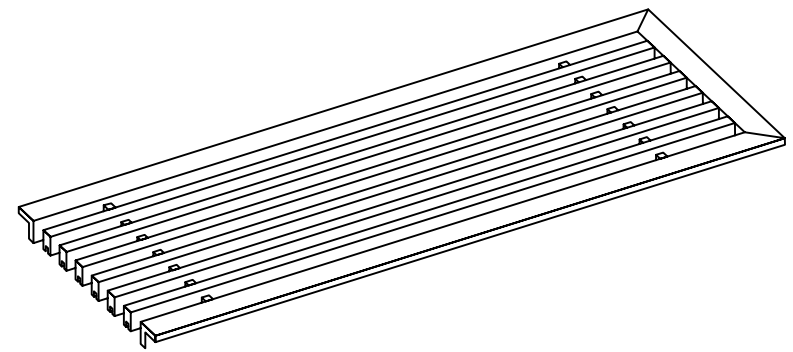

PART # **AAG110B0636 (STOCK)**

DIRECTION OF GRAIN

Material: ALUMINUM

Finish: SATIN WITH CLEAR ANODIZE

Approved:

Date:

ADVANCED ARCHITECTURAL GRILLES
50 Carnation Avenue, Bldg #3
Floral Park, NY 11001
Voice: 516-488-0628 Fax: 516-488-0728

JOB #:

QUOTE #:

AAG110 B FRAME STOCK BAR GRILLE - OPTIONAL ACCESS DOOR

PLAN VIEW: 1/4 SCALE

DOOR CAN BE PLACED ON RIGHT OR LEFT SIDE

Material: ALUMINUM

Finish: SATIN WITH CLEAR ANODIZE

Approved: