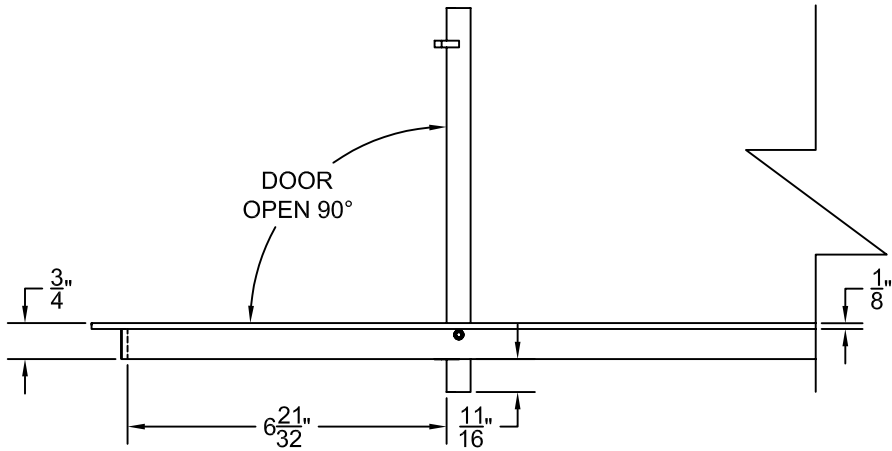

PART # **AAG110B0636 (STOCK)**

DIRECTION OF GRAIN

Material: ALUMINUM

Finish: SATIN WITH CLEAR ANODIZE

Approved:

Date:

ADVANCED ARCHITECTURAL GRILLES
50 Carnation Avenue, Bldg #3
Floral Park, NY 11001
Voice: 516-488-0628 Fax: 516-488-0728

JOB #:

QUOTE #:

AAG110 B FRAME STOCK BAR GRILLE - OPTIONAL ACCESS DOOR

PLAN VIEW: 1/4 SCALE

DOOR CAN BE PLACED ON RIGHT OR LEFT SIDE

Material: ALUMINUM

Finish: SATIN WITH CLEAR ANODIZE

Approved: