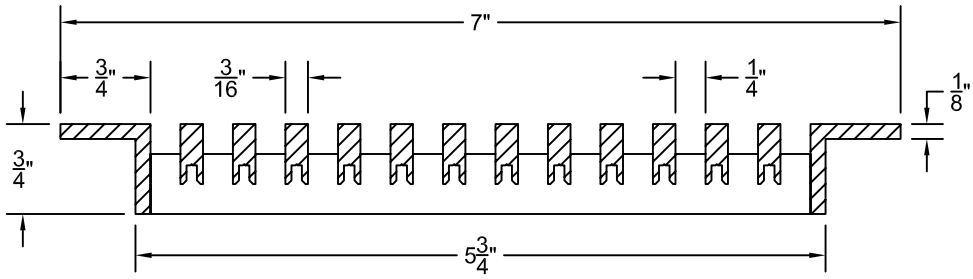

PART # **AAG110B0636 (STOCK)**

DIRECTION OF GRAIN

Material: ALUMINUM

Finish: SATIN WITH CLEAR ANODIZE

Approved:

Date:

ADVANCED ARCHITECTURAL GRILLES
50 Carnation Avenue, Bldg #3
Floral Park, NY 11001
Voice: 516-488-0628 Fax: 516-488-0728

JOB #:

QUOTE #:

AAG110 B FRAME STOCK BAR GRILLE - OPTIONAL ACCESS DOOR

PLAN VIEW: 1/4 SCALE

DOOR CAN BE PLACED ON RIGHT OR LEFT SIDE

Material: ALUMINUM

Finish: SATIN WITH CLEAR ANODIZE

Approved: