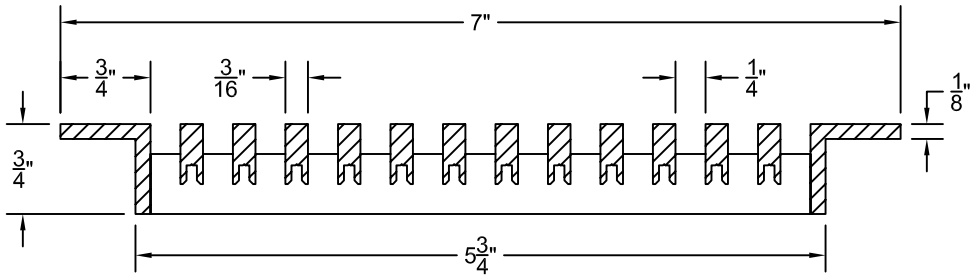

PART # **AAG110B0636 (STOCK)**

DIRECTION OF GRAIN

Material: ALUMINUM

Finish: SATIN WITH CLEAR ANODIZE

Approved:

Date:

ADVANCED ARCHITECTURAL GRILLES

149 Denton Avenue
New Hyde Park, NY 11040
Voice: 516-488-0628 Fax: 516-488-0728

JOB #:

QUOTE #:

AAG110 B FRAME STOCK BAR GRILLE - OPTIONAL ACCESS DOOR

PLAN VIEW: 1/4 SCALE

DOOR CAN BE PLACED ON RIGHT OR LEFT SIDE

Material: ALUMINUM

Finish: SATIN WITH CLEAR ANODIZE

Approved: