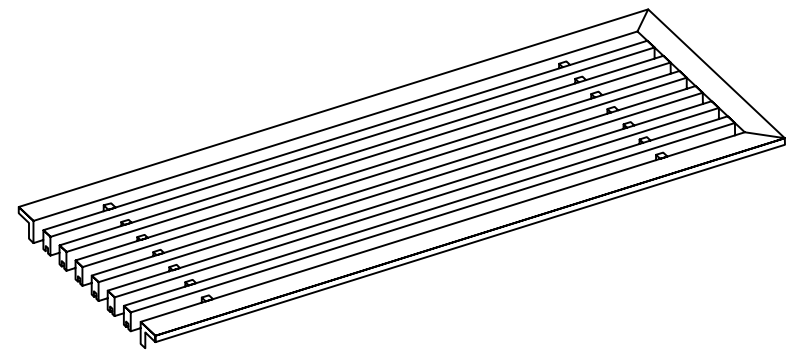

PART # **AAG110B0636 (STOCK)**

DIRECTION OF GRAIN

Material: ALUMINUM

Finish: SATIN WITH CLEAR ANODIZE

Approved:

Date:

ADVANCED ARCHITECTURAL GRILLES

149 Denton Avenue
New Hyde Park, NY 11040
Voice: 516-488-0628 Fax: 516-488-0728

JOB #:

QUOTE #:

AAG110 B FRAME STOCK BAR GRILLE - OPTIONAL ACCESS DOOR

PLAN VIEW: 1/4 SCALE

DOOR CAN BE PLACED ON RIGHT OR LEFT SIDE

Material: ALUMINUM

Finish: SATIN WITH CLEAR ANODIZE

Approved: