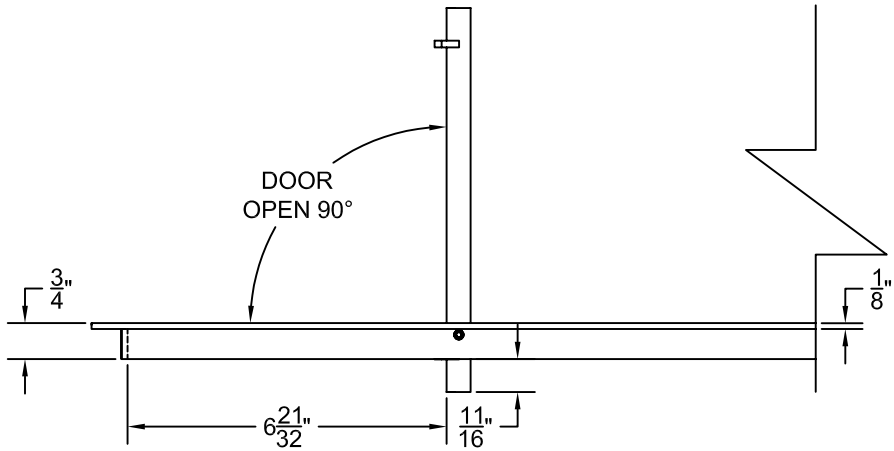

Voice: 516-488-0628 Fax: 516-488-0728

JOB #:

QUOTE #:

AAG110 B FRAME STOCK BAR GRILLE - OPTIONAL ACCESS DOOR

PLAN VIEW: 1/4 SCALE

DOOR CAN BE PLACED ON RIGHT OR LEFT SIDE

Material: ALUMINUM

Finish: SATIN WITH CLEAR ANODIZE