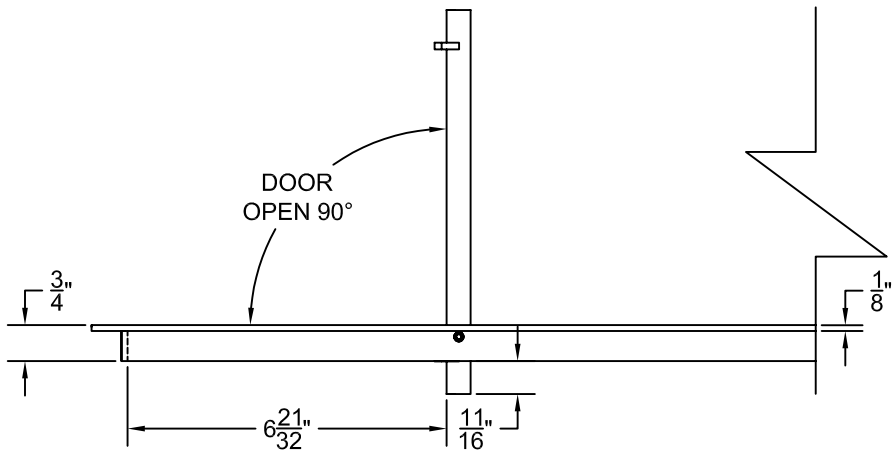

PART # **AAG110B0642 (STOCK)**

**SECTION VIEW: CUSTOM SCALE**

**DIRECTION OF GRAIN**

**PLAN VIEW: CUSTOM SCALE**

Material: ALUMINUM

Finish: SATIN WITH CLEAR ANODIZE

Approved:

Date:

**PLAN VIEW: 1/4 SCALE**

**DOOR CAN BE PLACED ON RIGHT OR LEFT SIDE**

Material: ALUMINUM

Finish: SATIN WITH CLEAR ANODIZE

Approved:

Date:

**ADVANCED ARCHITECTURAL GRILLES**

50 Carnation Avenue, Bldg #3