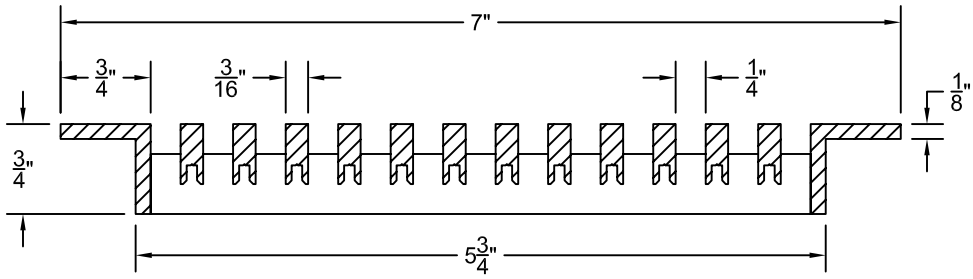

PART # **AAG110B0642 (STOCK)**

**SECTION VIEW: CUSTOM SCALE**

**DIRECTION OF GRAIN**

**PLAN VIEW: CUSTOM SCALE**

Material: ALUMINUM

Finish: SATIN WITH CLEAR ANODIZE

Approved:

Date:

**PLAN VIEW: 1/4 SCALE**

**DOOR CAN BE PLACED ON RIGHT OR LEFT SIDE**

Material: ALUMINUM

Finish: SATIN WITH CLEAR ANODIZE

Approved:

Date:

**ADVANCED ARCHITECTURAL GRILLES**

50 Carnation Avenue, Bldg #3