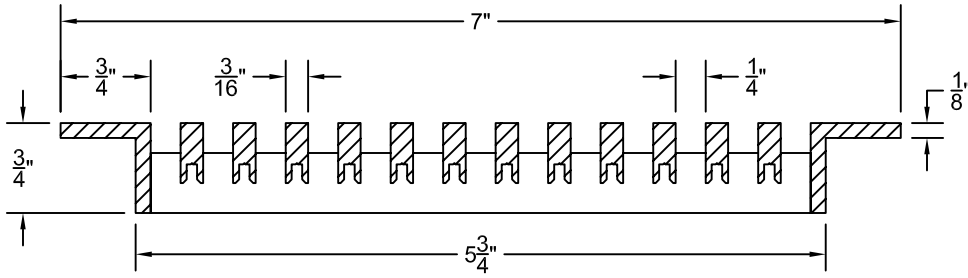

PART # **AAG110B0642 (STOCK)**

DIRECTION OF GRAIN

Material: ALUMINUM

Finish: SATIN WITH CLEAR ANODIZE

Approved:

Date:

ADVANCED ARCHITECTURAL GRILLES

149 Denton Avenue
New Hyde Park, NY 11040

Voice: 516-488-0628 Fax: 516-488-0728

JOB #:

QUOTE #:

AAG110 B FRAME STOCK BAR GRILLE - OPTIONAL ACCESS DOOR

PLAN VIEW: 1/4 SCALE

DOOR CAN BE PLACED ON RIGHT OR LEFT SIDE

Material: ALUMINUM

Finish: SATIN WITH CLEAR ANODIZE