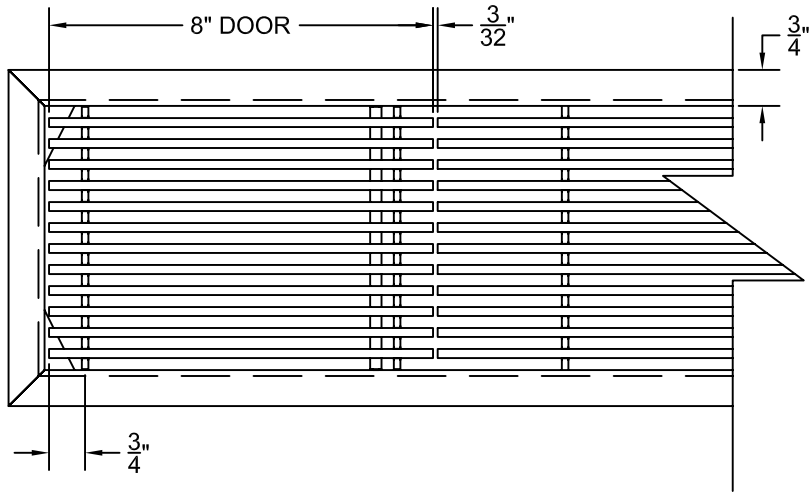

PART # **AAG110B0642 (STOCK)**

**SECTION VIEW: CUSTOM SCALE**

**DIRECTION OF GRAIN**

**PLAN VIEW: CUSTOM SCALE**

Material: ALUMINUM

Finish: SATIN WITH CLEAR ANODIZE

Approved:

Date:

**PLAN VIEW: 1/4 SCALE**

**DOOR CAN BE PLACED ON RIGHT OR LEFT SIDE**

Material: ALUMINUM

Finish: SATIN WITH CLEAR ANODIZE

Approved:

Date:

**ADVANCED ARCHITECTURAL GRILLES**

50 Carnation Avenue, Bldg #3