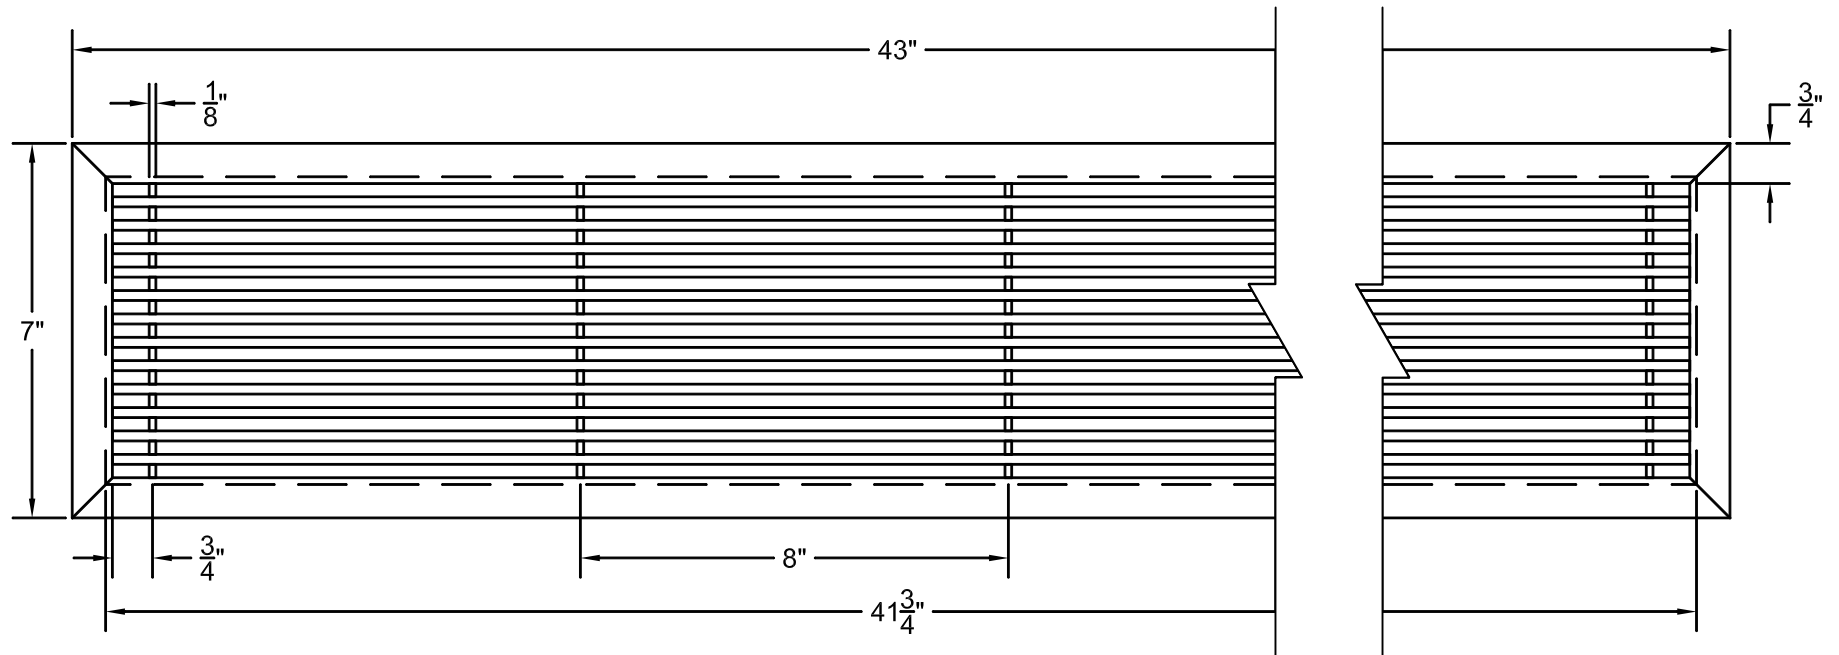

PART # **AAG110B0642 (STOCK)**

**SECTION VIEW: CUSTOM SCALE**

**DIRECTION OF GRAIN**

**PLAN VIEW: CUSTOM SCALE**

Material: ALUMINUM

Finish: SATIN WITH CLEAR ANODIZE

Approved:

Date:

**PLAN VIEW: 1/4 SCALE**

**DOOR CAN BE PLACED ON RIGHT OR LEFT SIDE**

Material: ALUMINUM

Finish: SATIN WITH CLEAR ANODIZE

Approved:

Date:

**ADVANCED ARCHITECTURAL GRILLES**

50 Carnation Avenue, Bldg #3