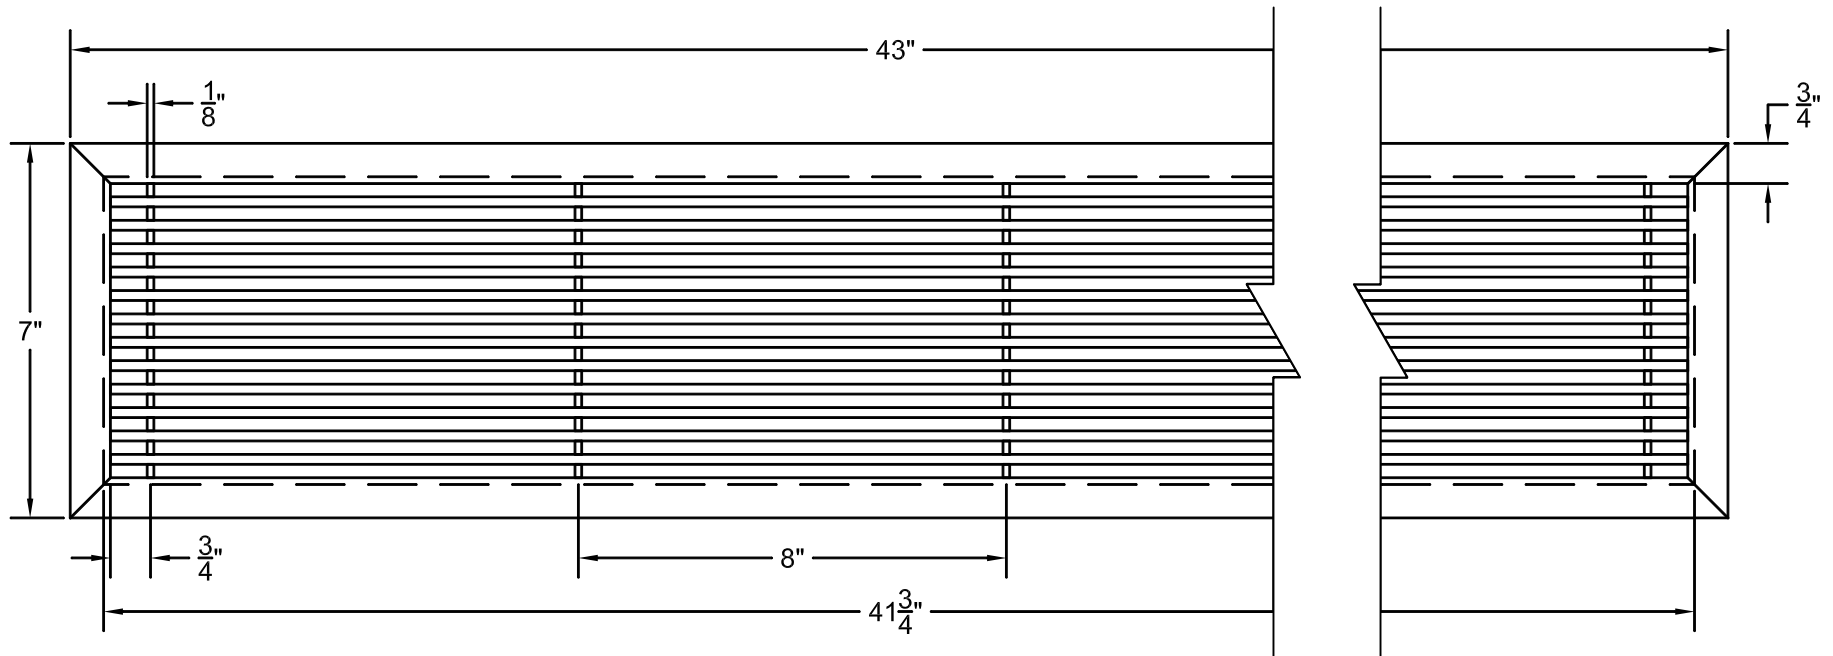

PART # **AAG110B0642 (STOCK)**

DIRECTION OF GRAIN

Material: ALUMINUM

Finish: SATIN WITH CLEAR ANODIZE

Approved:

Date:

ADVANCED ARCHITECTURAL GRILLES

149 Denton Avenue
New Hyde Park, NY 11040

Voice: 516-488-0628 Fax: 516-488-0728

JOB #:

QUOTE #:

AAG110 B FRAME STOCK BAR GRILLE - OPTIONAL ACCESS DOOR

PLAN VIEW: 1/4 SCALE

DOOR CAN BE PLACED ON RIGHT OR LEFT SIDE

Material: ALUMINUM

Finish: SATIN WITH CLEAR ANODIZE