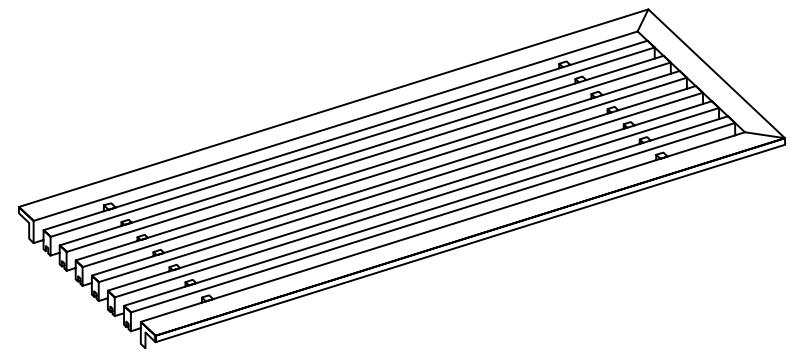

PART # **AAG110B0642 (STOCK)**

**SECTION VIEW: CUSTOM SCALE**

**DIRECTION OF GRAIN**

**PLAN VIEW: CUSTOM SCALE**

Material: ALUMINUM

Finish: SATIN WITH CLEAR ANODIZE

Approved:

Date:

**ADVANCED ARCHITECTURAL GRILLES**  
50 Carnation Avenue, Bldg #3  
Floral Park, NY 11001  
Voice: 516-488-0628 Fax: 516-488-0728

JOB #:

QUOTE #:

**AAG110 B FRAME STOCK BAR GRILLE - OPTIONAL ACCESS DOOR**

**PLAN VIEW: 1/4 SCALE**

**DOOR CAN BE PLACED ON RIGHT OR LEFT SIDE**

Material: ALUMINUM

Finish: SATIN WITH CLEAR ANODIZE

Approved:

Date:

**ADVANCED ARCHITECTURAL GRILLES**

50 Carnation Avenue, Bldg #3