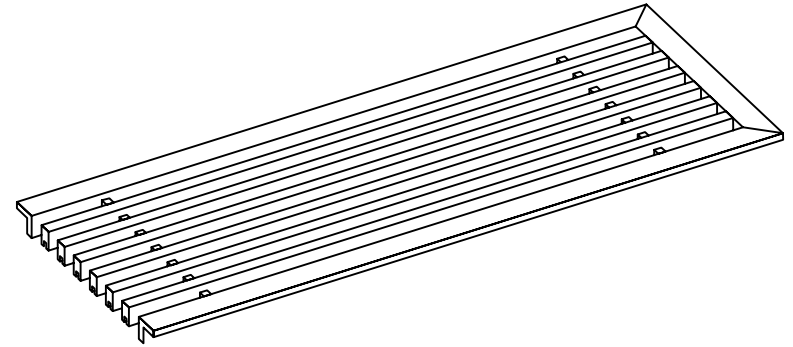

PART # **AAG110B0642 (STOCK)**

DIRECTION OF GRAIN

Material: ALUMINUM

Finish: SATIN WITH CLEAR ANODIZE

Approved:

Date:

ADVANCED ARCHITECTURAL GRILLES

149 Denton Avenue
New Hyde Park, NY 11040

Voice: 516-488-0628 Fax: 516-488-0728

JOB #:

QUOTE #:

AAG110 B FRAME STOCK BAR GRILLE - OPTIONAL ACCESS DOOR

PLAN VIEW: 1/4 SCALE

DOOR CAN BE PLACED ON RIGHT OR LEFT SIDE

Material: ALUMINUM

Finish: SATIN WITH CLEAR ANODIZE