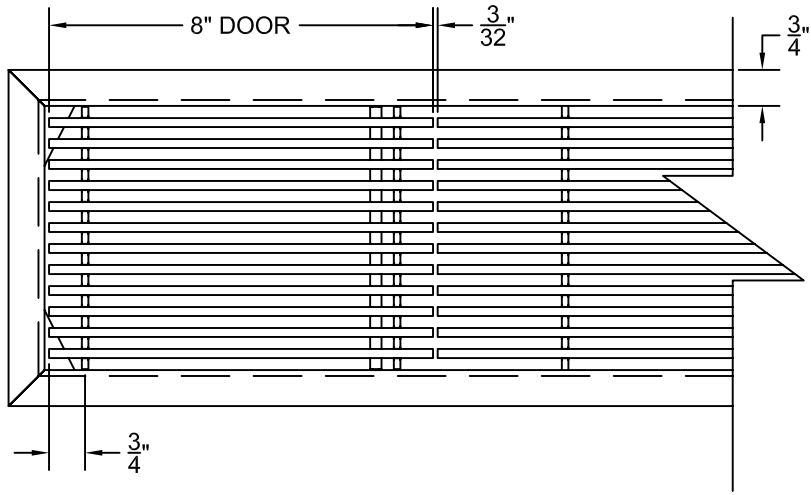

PART # **AAG110B0642 (STOCK)**

DIRECTION OF GRAIN

Material: ALUMINUM

Finish: SATIN WITH CLEAR ANODIZE

Approved:

Date:

ADVANCED ARCHITECTURAL GRILLES

149 Denton Avenue
New Hyde Park, NY 11040

Voice: 516-488-0628 Fax: 516-488-0728

JOB #:

QUOTE #:

AAG110 B FRAME STOCK BAR GRILLE - OPTIONAL ACCESS DOOR

PLAN VIEW: 1/4 SCALE

DOOR CAN BE PLACED ON RIGHT OR LEFT SIDE

Material: ALUMINUM

Finish: SATIN WITH CLEAR ANODIZE