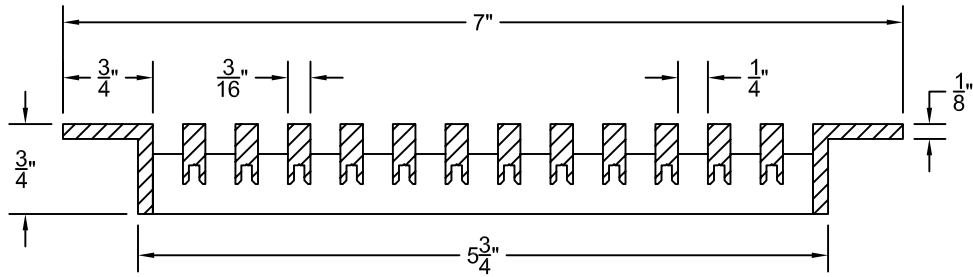

PART # **AAG110B0648 (STOCK)**

**DIRECTION OF GRAIN**

Material: ALUMINUM

Finish: SATIN WITH CLEAR ANODIZE

Approved:

Date:

**ADVANCED ARCHITECTURAL GRILLES**

149 Denton Avenue  
New Hyde Park, NY 11040

Voice: 516-488-0628 Fax: 516-488-0728

JOB #:

QUOTE #:

**AAG110 B FRAME STOCK BAR GRILLE - OPTIONAL ACCESS DOOR**

**PLAN VIEW: 1/4 SCALE**

**DOOR CAN BE PLACED ON RIGHT OR LEFT SIDE**

Material: ALUMINUM

Finish: SATIN WITH CLEAR ANODIZE