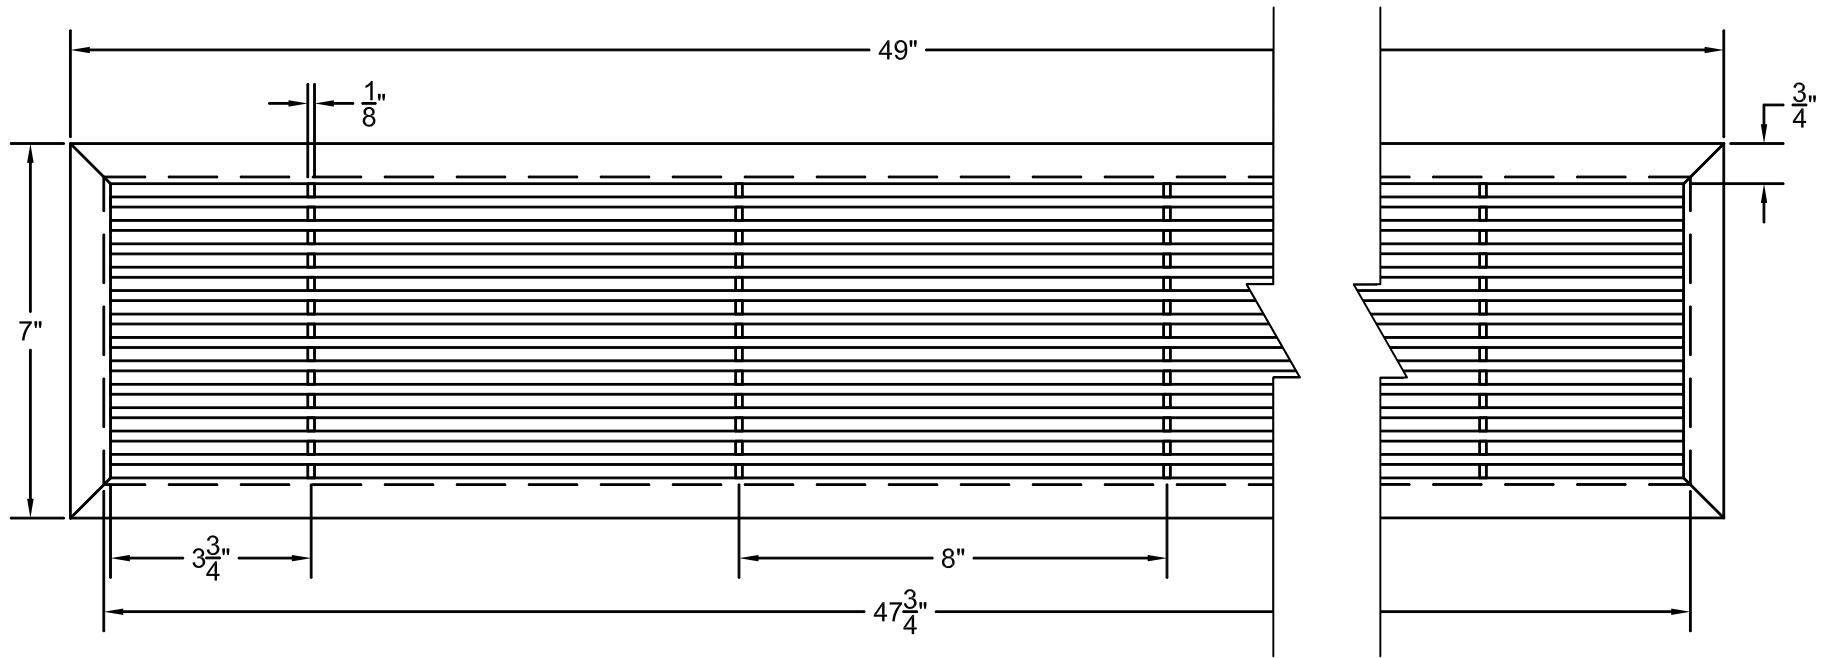

PART # **AAG110B0648 (STOCK)**

DIRECTION OF GRAIN

Material: ALUMINUM

Finish: SATIN WITH CLEAR ANODIZE

Approved:

Date:

ADVANCED ARCHITECTURAL GRILLES
50 Carnation Avenue, Bldg #3
Floral Park, NY 11001
Voice: 516-488-0628 Fax: 516-488-0728

JOB #:

QUOTE #:

AAG110 B FRAME STOCK BAR GRILLE - OPTIONAL ACCESS DOOR

PLAN VIEW: 1/4 SCALE

DOOR CAN BE PLACED ON RIGHT OR LEFT SIDE

Material: ALUMINUM

Finish: SATIN WITH CLEAR ANODIZE

Approved: