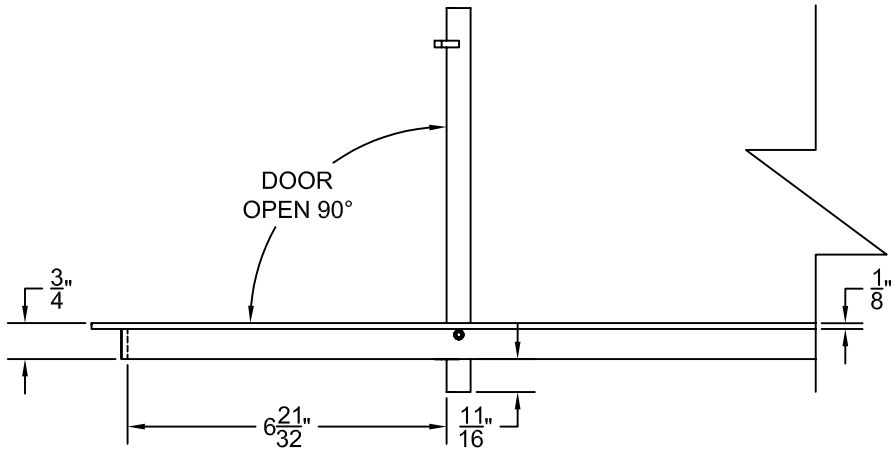

PART # **AAG110B0648 (STOCK)**

DIRECTION OF GRAIN

Material: ALUMINUM

Finish: SATIN WITH CLEAR ANODIZE

Approved:

Date:

ADVANCED ARCHITECTURAL GRILLES
50 Carnation Avenue, Bldg #3
Floral Park, NY 11001
Voice: 516-488-0628 Fax: 516-488-0728

JOB #:

QUOTE #:

AAG110 B FRAME STOCK BAR GRILLE - OPTIONAL ACCESS DOOR

PLAN VIEW: 1/4 SCALE

DOOR CAN BE PLACED ON RIGHT OR LEFT SIDE

Material: ALUMINUM

Finish: SATIN WITH CLEAR ANODIZE

Approved: