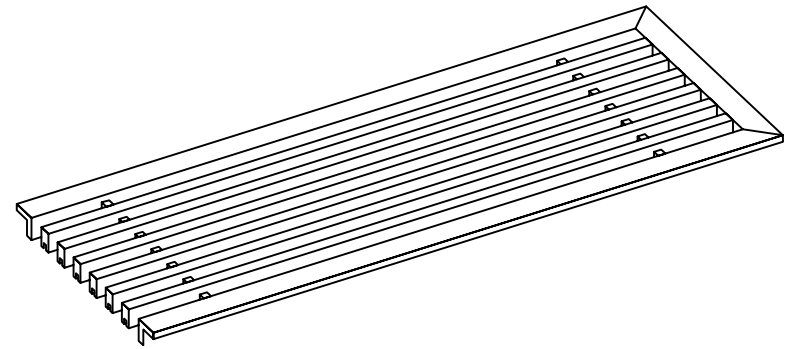

PART # **AAG110B0648 (STOCK)**

**DIRECTION OF GRAIN**

Material: ALUMINUM

Finish: SATIN WITH CLEAR ANODIZE

Approved:

Date:

**ADVANCED ARCHITECTURAL GRILLES**

149 Denton Avenue  
New Hyde Park, NY 11040

Voice: 516-488-0628 Fax: 516-488-0728

JOB #:

QUOTE #:

**AAG110 B FRAME STOCK BAR GRILLE - OPTIONAL ACCESS DOOR**

**PLAN VIEW: 1/4 SCALE**

**DOOR CAN BE PLACED ON RIGHT OR LEFT SIDE**

Material: ALUMINUM

Finish: SATIN WITH CLEAR ANODIZE