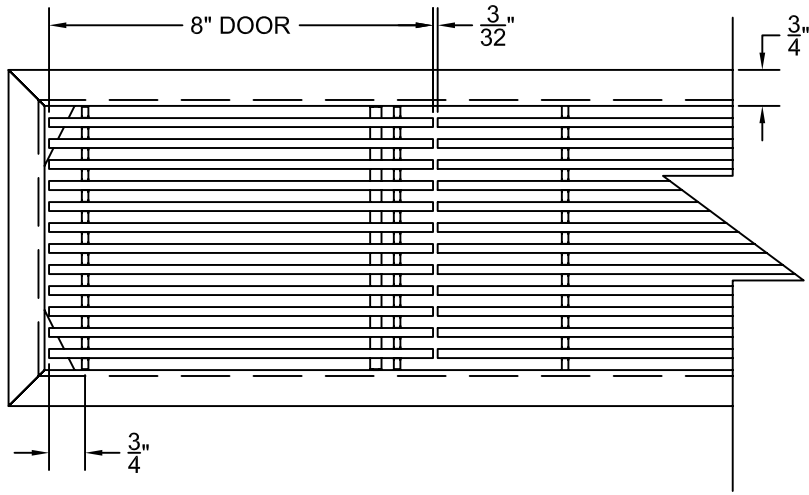

PART # **AAG110B0648 (STOCK)**

DIRECTION OF GRAIN

Material: ALUMINUM

Finish: SATIN WITH CLEAR ANODIZE

Approved:

Date:

ADVANCED ARCHITECTURAL GRILLES
50 Carnation Avenue, Bldg #3
Floral Park, NY 11001
Voice: 516-488-0628 Fax: 516-488-0728

JOB #:

QUOTE #:

AAG110 B FRAME STOCK BAR GRILLE - OPTIONAL ACCESS DOOR

PLAN VIEW: 1/4 SCALE

DOOR CAN BE PLACED ON RIGHT OR LEFT SIDE

Material: ALUMINUM

Finish: SATIN WITH CLEAR ANODIZE

Approved: