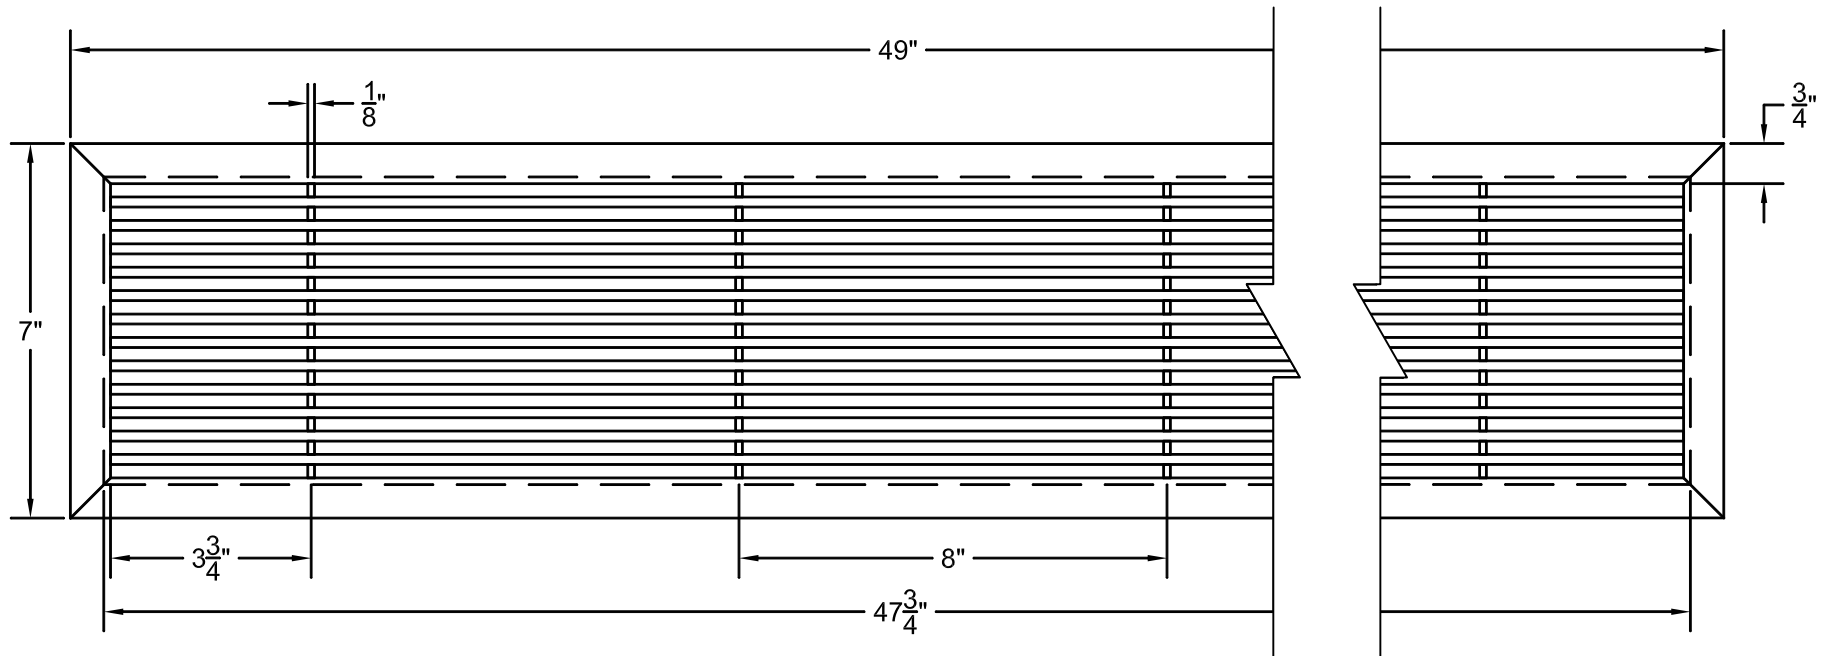

PART # **AAG110B0648 (STOCK)**

**DIRECTION OF GRAIN**

Material: ALUMINUM

Finish: SATIN WITH CLEAR ANODIZE

Approved:

Date:

**ADVANCED ARCHITECTURAL GRILLES**

149 Denton Avenue  
New Hyde Park, NY 11040

Voice: 516-488-0628 Fax: 516-488-0728

JOB #:

QUOTE #:

**AAG110 B FRAME STOCK BAR GRILLE - OPTIONAL ACCESS DOOR**

**PLAN VIEW: 1/4 SCALE**

**DOOR CAN BE PLACED ON RIGHT OR LEFT SIDE**

Material: ALUMINUM

Finish: SATIN WITH CLEAR ANODIZE