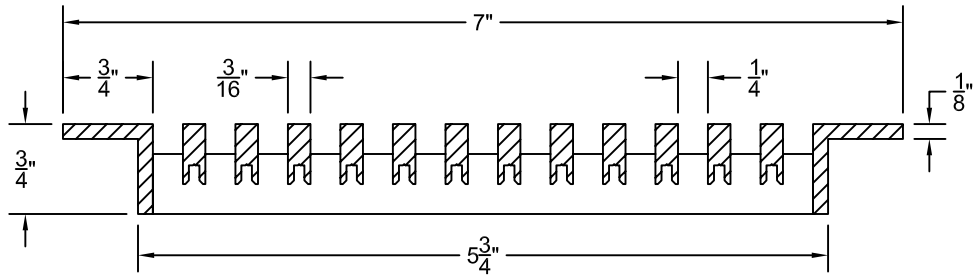

PART # **AAG110B0648 (STOCK)**

DIRECTION OF GRAIN

Material: ALUMINUM

Finish: SATIN WITH CLEAR ANODIZE

Approved:

Date:

ADVANCED ARCHITECTURAL GRILLES
50 Carnation Avenue, Bldg #3
Floral Park, NY 11001
Voice: 516-488-0628 Fax: 516-488-0728

JOB #:

QUOTE #:

AAG110 B FRAME STOCK BAR GRILLE - OPTIONAL ACCESS DOOR

PLAN VIEW: 1/4 SCALE

DOOR CAN BE PLACED ON RIGHT OR LEFT SIDE

Material: ALUMINUM

Finish: SATIN WITH CLEAR ANODIZE

Approved: