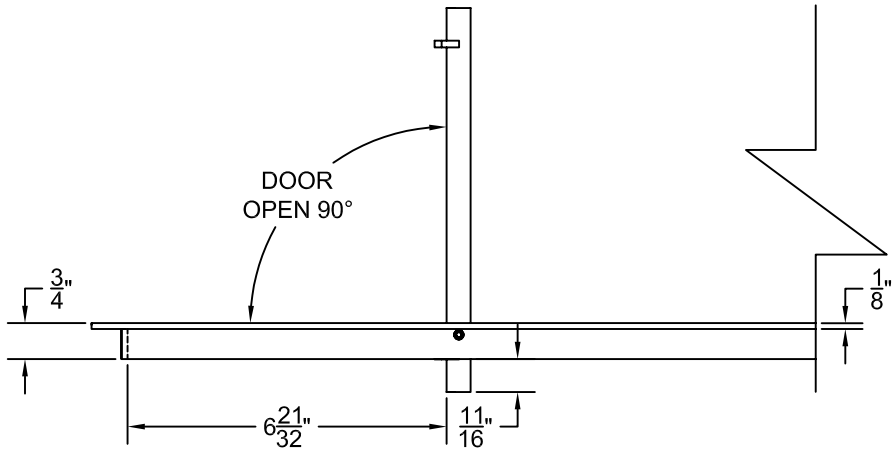

Voice: 516-488-0628 Fax: 516-488-0728

JOB #:

QUOTE #:

**AAG110 B FRAME STOCK BAR GRILLE - OPTIONAL ACCESS DOOR**

**PLAN VIEW: 1/4 SCALE**

**DOOR CAN BE PLACED ON RIGHT OR LEFT SIDE**

Material: ALUMINUM

Finish: SATIN WITH CLEAR ANODIZE