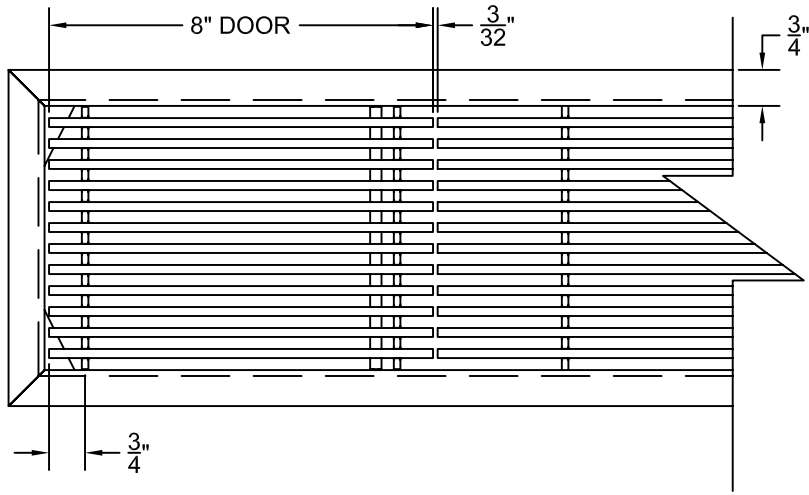

PART # **AAG110B0648 (STOCK)**

**DIRECTION OF GRAIN**

Material: ALUMINUM

Finish: SATIN WITH CLEAR ANODIZE

Approved:

Date:

**ADVANCED ARCHITECTURAL GRILLES**

149 Denton Avenue  
New Hyde Park, NY 11040

Voice: 516-488-0628 Fax: 516-488-0728

JOB #:

QUOTE #:

**AAG110 B FRAME STOCK BAR GRILLE - OPTIONAL ACCESS DOOR**

**PLAN VIEW: 1/4 SCALE**

**DOOR CAN BE PLACED ON RIGHT OR LEFT SIDE**

Material: ALUMINUM

Finish: SATIN WITH CLEAR ANODIZE