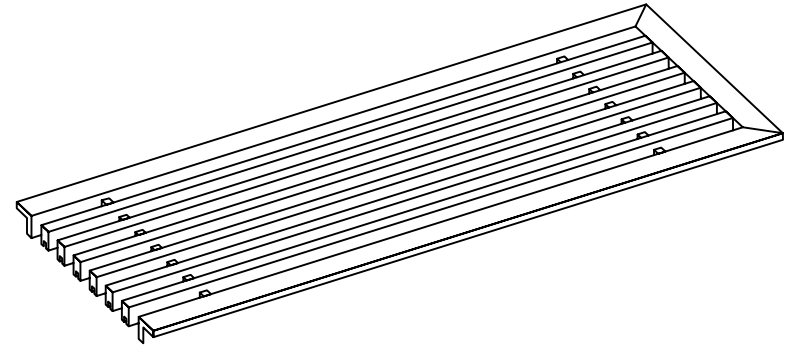

PART # **AAG110B0648 (STOCK)**

DIRECTION OF GRAIN

Material: ALUMINUM

Finish: SATIN WITH CLEAR ANODIZE

Approved:

Date:

ADVANCED ARCHITECTURAL GRILLES
50 Carnation Avenue, Bldg #3
Floral Park, NY 11001
Voice: 516-488-0628 Fax: 516-488-0728

JOB #:

QUOTE #:

AAG110 B FRAME STOCK BAR GRILLE - OPTIONAL ACCESS DOOR

PLAN VIEW: 1/4 SCALE

DOOR CAN BE PLACED ON RIGHT OR LEFT SIDE

Material: ALUMINUM

Finish: SATIN WITH CLEAR ANODIZE

Approved: