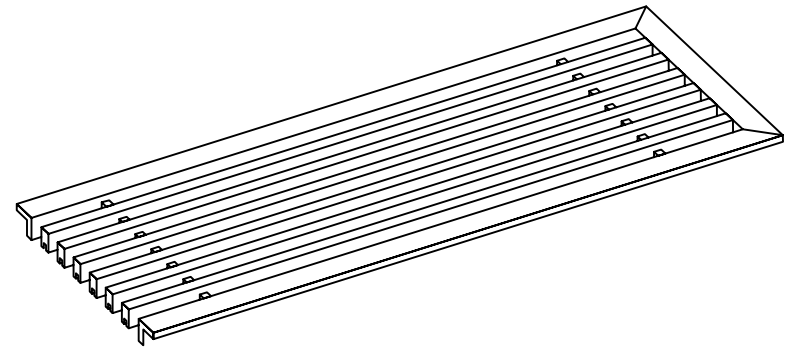

PART # **AAG110B0660 (STOCK)**

DIRECTION OF GRAIN

Material: ALUMINUM

Finish: SATIN WITH CLEAR ANODIZE

Approved:

Date:

ADVANCED ARCHITECTURAL GRILLES
50 Carnation Avenue, Bldg #3
Floral Park, NY 11001
Voice: 516-488-0628 Fax: 516-488-0728

JOB #:

QUOTE #:

AAG110 B FRAME STOCK BAR GRILLE - OPTIONAL ACCESS DOOR

PLAN VIEW: 1/4 SCALE

DOOR CAN BE PLACED ON RIGHT OR LEFT SIDE

Material: ALUMINUM

Finish: SATIN WITH CLEAR ANODIZE

Approved: