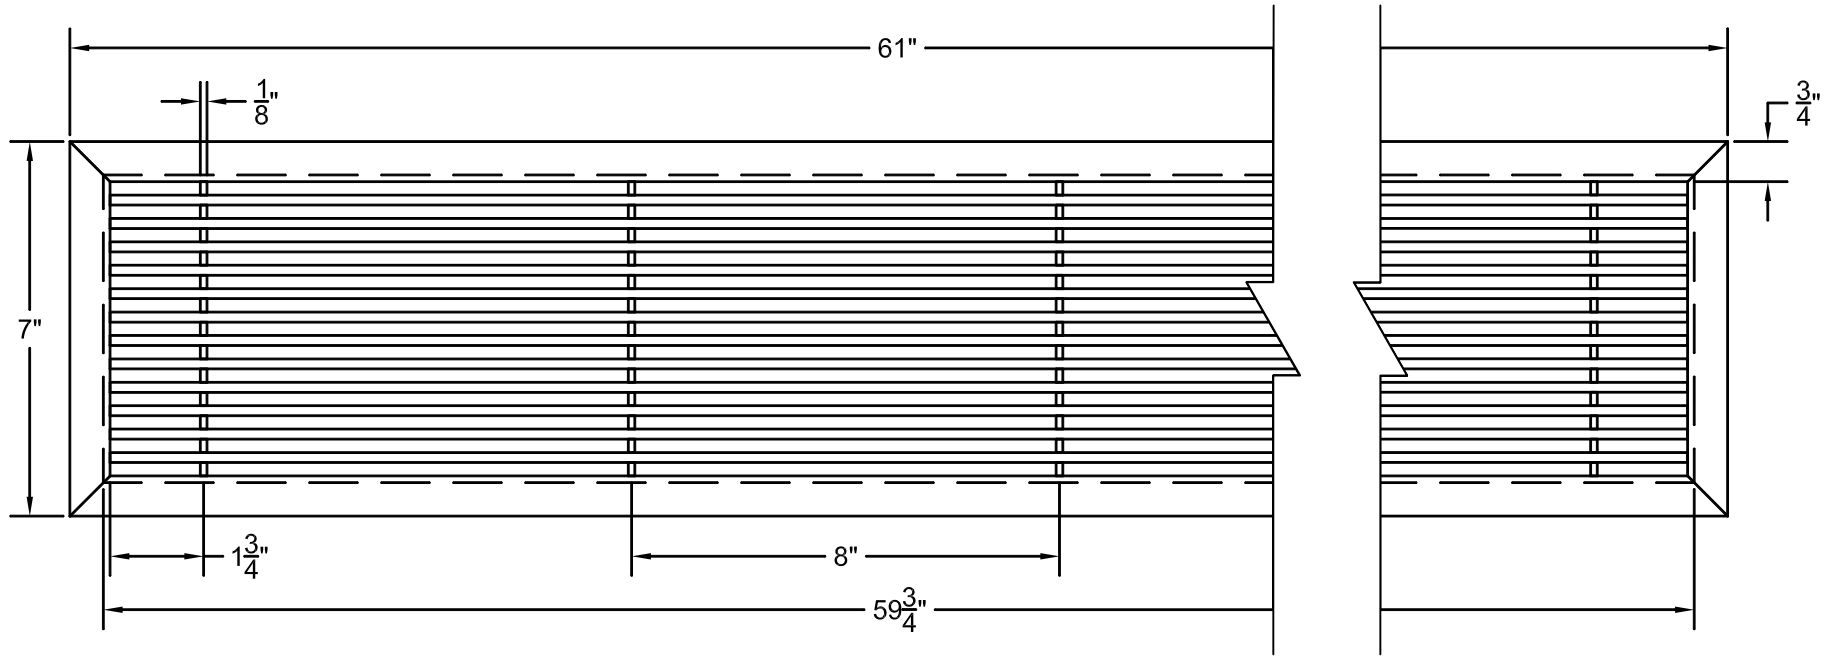

PART # **AAG110B0660 (STOCK)**

DIRECTION OF GRAIN

Material: ALUMINUM

Finish: SATIN WITH CLEAR ANODIZE

Approved:

Date:

ADVANCED ARCHITECTURAL GRILLES

149 Denton Avenue
New Hyde Park, NY 11040

Voice: 516-488-0628 Fax: 516-488-0728

JOB #:

QUOTE #:

AAG110 B FRAME STOCK BAR GRILLE - OPTIONAL ACCESS DOOR

PLAN VIEW: 1/4 SCALE

DOOR CAN BE PLACED ON RIGHT OR LEFT SIDE

Material: ALUMINUM

Finish: SATIN WITH CLEAR ANODIZE