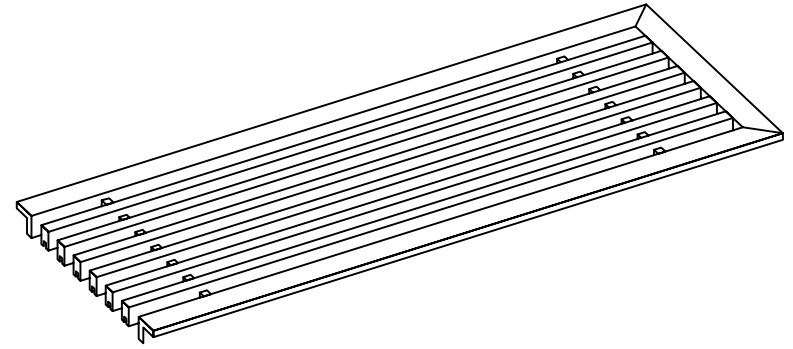

PART # **AAG110B0660 (STOCK)**

DIRECTION OF GRAIN

Material: ALUMINUM

Finish: SATIN WITH CLEAR ANODIZE

Approved:

Date:

ADVANCED ARCHITECTURAL GRILLES

149 Denton Avenue
New Hyde Park, NY 11040

Voice: 516-488-0628 Fax: 516-488-0728

JOB #:

QUOTE #:

AAG110 B FRAME STOCK BAR GRILLE - OPTIONAL ACCESS DOOR

PLAN VIEW: 1/4 SCALE

DOOR CAN BE PLACED ON RIGHT OR LEFT SIDE

Material: ALUMINUM

Finish: SATIN WITH CLEAR ANODIZE