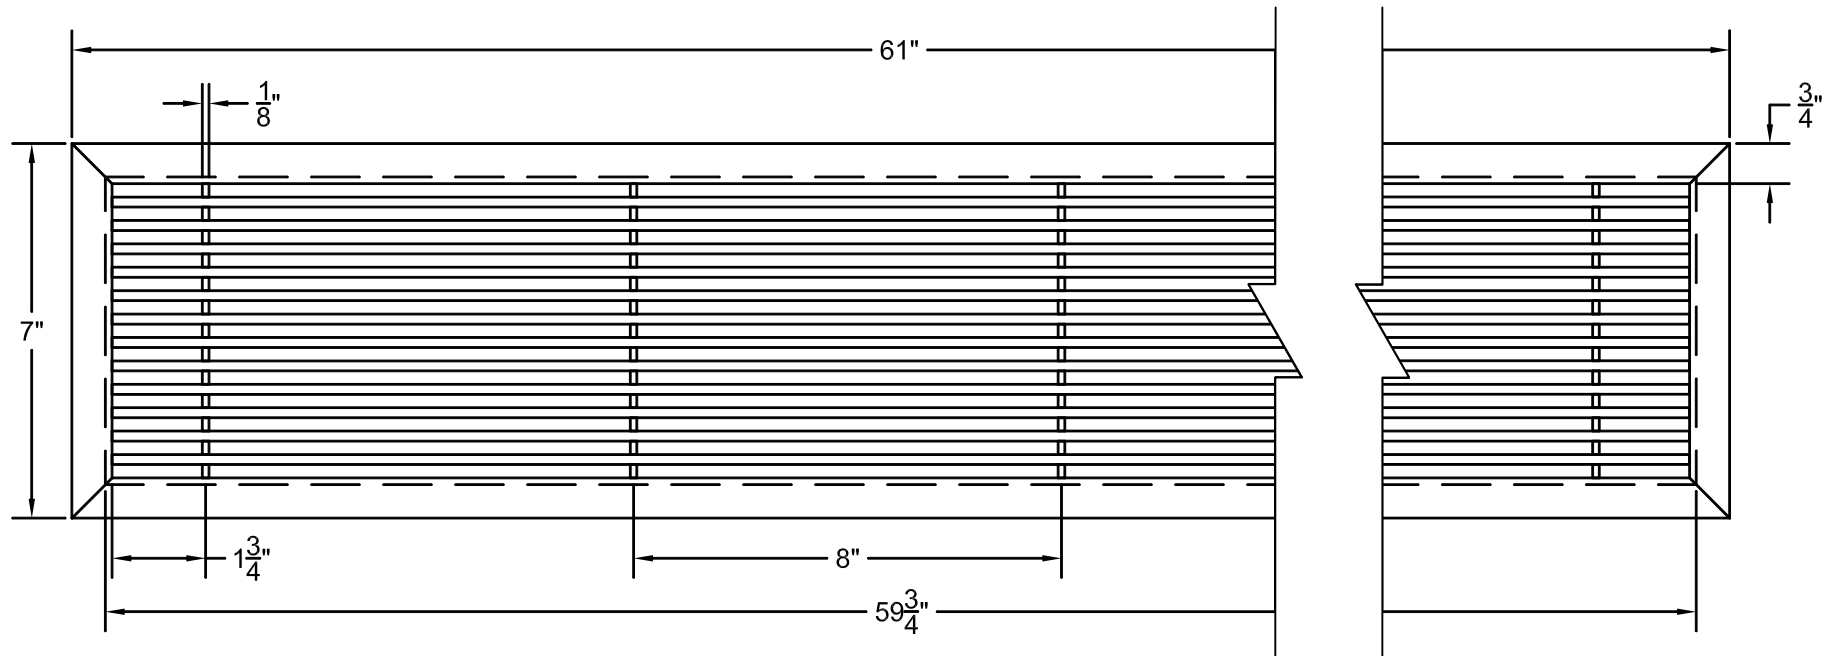

PART # **AAG110B0660 (STOCK)**

DIRECTION OF GRAIN

Material: ALUMINUM

Finish: SATIN WITH CLEAR ANODIZE

Approved:

Date:

ADVANCED ARCHITECTURAL GRILLES
50 Carnation Avenue, Bldg #3
Floral Park, NY 11001
Voice: 516-488-0628 Fax: 516-488-0728

JOB #:

QUOTE #:

AAG110 B FRAME STOCK BAR GRILLE - OPTIONAL ACCESS DOOR

PLAN VIEW: 1/4 SCALE

DOOR CAN BE PLACED ON RIGHT OR LEFT SIDE

Material: ALUMINUM

Finish: SATIN WITH CLEAR ANODIZE

Approved: