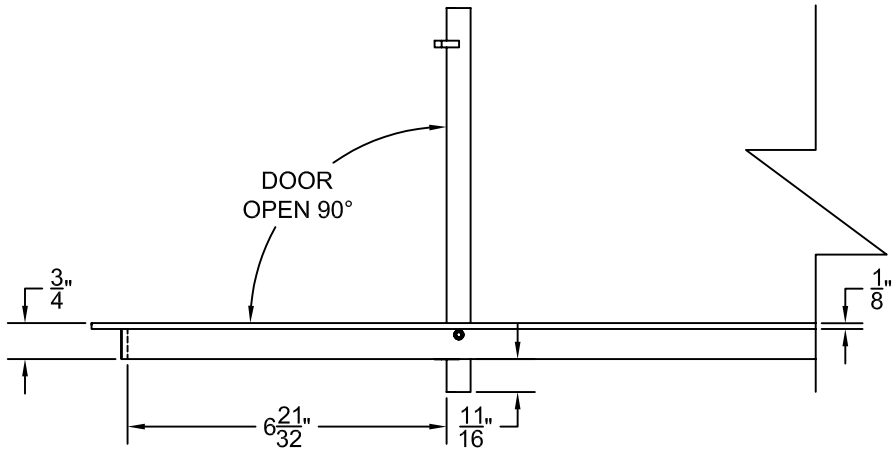

PART # **AAG110B0660 (STOCK)**

DIRECTION OF GRAIN

Material: ALUMINUM

Finish: SATIN WITH CLEAR ANODIZE

Approved:

Date:

ADVANCED ARCHITECTURAL GRILLES
50 Carnation Avenue, Bldg #3
Floral Park, NY 11001
Voice: 516-488-0628 Fax: 516-488-0728

JOB #:

QUOTE #:

AAG110 B FRAME STOCK BAR GRILLE - OPTIONAL ACCESS DOOR

PLAN VIEW: 1/4 SCALE

DOOR CAN BE PLACED ON RIGHT OR LEFT SIDE

Material: ALUMINUM

Finish: SATIN WITH CLEAR ANODIZE

Approved: