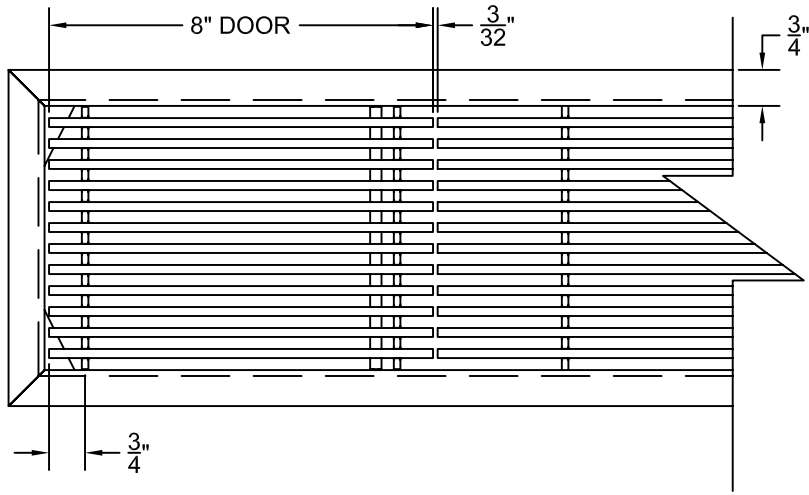

PART # **AAG110B0660 (STOCK)**

DIRECTION OF GRAIN

Material: ALUMINUM

Finish: SATIN WITH CLEAR ANODIZE

Approved:

Date:

ADVANCED ARCHITECTURAL GRILLES

149 Denton Avenue
New Hyde Park, NY 11040

Voice: 516-488-0628 Fax: 516-488-0728

JOB #:

QUOTE #:

AAG110 B FRAME STOCK BAR GRILLE - OPTIONAL ACCESS DOOR

PLAN VIEW: 1/4 SCALE

DOOR CAN BE PLACED ON RIGHT OR LEFT SIDE

Material: ALUMINUM

Finish: SATIN WITH CLEAR ANODIZE