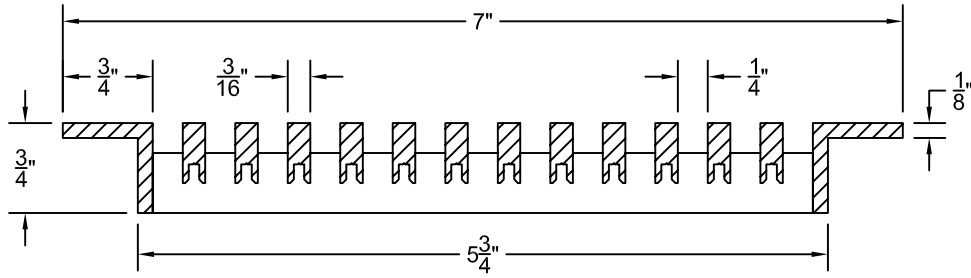

PART # **AAG110B0660 (STOCK)**

DIRECTION OF GRAIN

Material: ALUMINUM

Finish: SATIN WITH CLEAR ANODIZE

Approved:

Date:

ADVANCED ARCHITECTURAL GRILLES

149 Denton Avenue
New Hyde Park, NY 11040

Voice: 516-488-0628 Fax: 516-488-0728

JOB #:

QUOTE #:

AAG110 B FRAME STOCK BAR GRILLE - OPTIONAL ACCESS DOOR

PLAN VIEW: 1/4 SCALE

DOOR CAN BE PLACED ON RIGHT OR LEFT SIDE

Material: ALUMINUM

Finish: SATIN WITH CLEAR ANODIZE