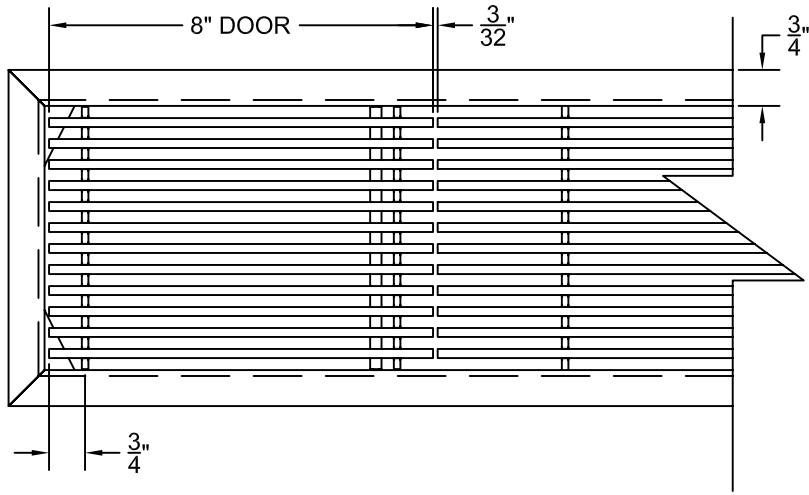

PART # **AAG110B0660 (STOCK)**

DIRECTION OF GRAIN

Material: ALUMINUM

Finish: SATIN WITH CLEAR ANODIZE

Approved:

Date:

ADVANCED ARCHITECTURAL GRILLES
50 Carnation Avenue, Bldg #3
Floral Park, NY 11001
Voice: 516-488-0628 Fax: 516-488-0728

JOB #:

QUOTE #:

AAG110 B FRAME STOCK BAR GRILLE - OPTIONAL ACCESS DOOR

PLAN VIEW: 1/4 SCALE

DOOR CAN BE PLACED ON RIGHT OR LEFT SIDE

Material: ALUMINUM

Finish: SATIN WITH CLEAR ANODIZE

Approved: