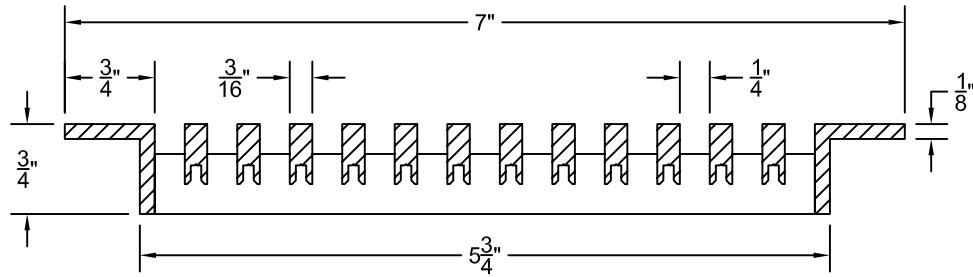

PART # **AAG110B0660 (STOCK)**

DIRECTION OF GRAIN

Material: ALUMINUM

Finish: SATIN WITH CLEAR ANODIZE

Approved:

Date:

ADVANCED ARCHITECTURAL GRILLES
50 Carnation Avenue, Bldg #3
Floral Park, NY 11001
Voice: 516-488-0628 Fax: 516-488-0728

JOB #:

QUOTE #:

AAG110 B FRAME STOCK BAR GRILLE - OPTIONAL ACCESS DOOR

PLAN VIEW: 1/4 SCALE

DOOR CAN BE PLACED ON RIGHT OR LEFT SIDE

Material: ALUMINUM

Finish: SATIN WITH CLEAR ANODIZE

Approved: