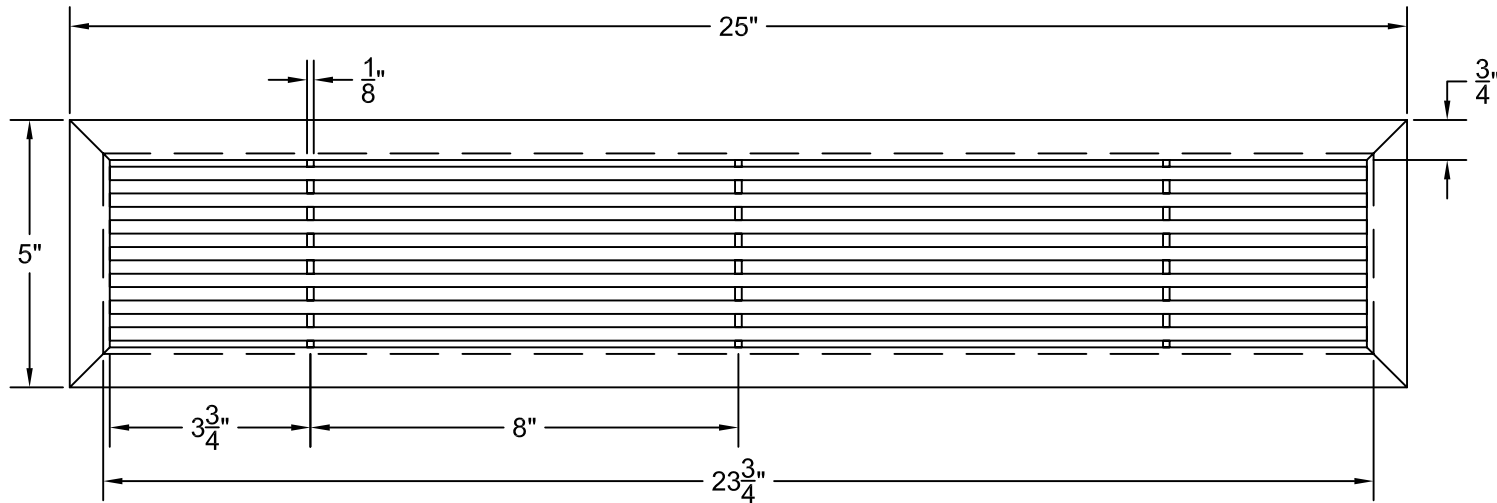

PART # **AAG110B0424 (STOCK)**

SECTION VIEW: CUSTOM SCALE

DIRECTION OF GRAIN

PLAN VIEW: CUSTOM SCALE

Material: ALUMINUM

Finish: SATIN WITH CLEAR ANODIZE

Approved:

Date:

LEFT SIDE DOOR

RIGHT SIDE DOOR

Material: ALUMINUM

Finish: SATIN WITH CLEAR ANODIZE

Approved:

Date:

ADVANCED ARCHITECTURAL GRILLES

50 Carnation Avenue, Bldg #3