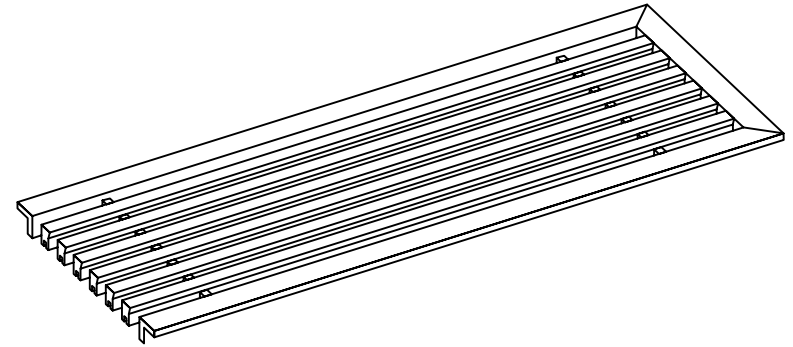

PART # **AAG110B0424 (STOCK)**

SECTION VIEW: CUSTOM SCALE

DIRECTION OF GRAIN

PLAN VIEW: CUSTOM SCALE

Material: ALUMINUM

Finish: SATIN WITH CLEAR ANODIZE

Approved:

Date:

ADVANCED ARCHITECTURAL GRILLES

50 Carnation Avenue, Bldg #3

Floral Park, NY 11001

Voice: 516-488-0628 Fax: 516-488-0728

JOB #:

QUOTE #:

AAG200 B FRAME STOCK BAR GRILLE - OPTIONAL ACCESS DOORS

PLAN VIEW: 1/4 SCALE

LEFT SIDE DOOR

RIGHT SIDE DOOR

Material: ALUMINUM

Finish: SATIN WITH CLEAR ANODIZE

Approved:

Date:

ADVANCED ARCHITECTURAL GRILLES

50 Carnation Avenue, Bldg #3