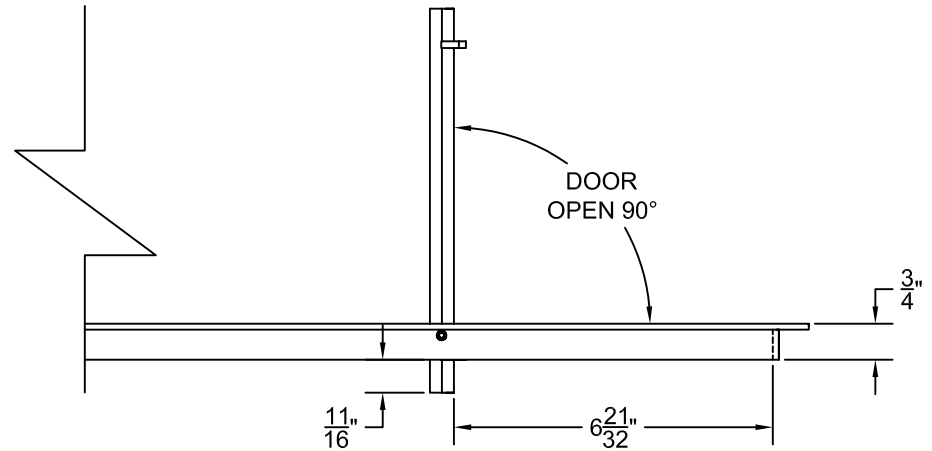

RIGHT SIDE DOOR

Material: ALUMINUM

Finish: SATIN WITH CLEAR ANODIZE

Approved:

Date: