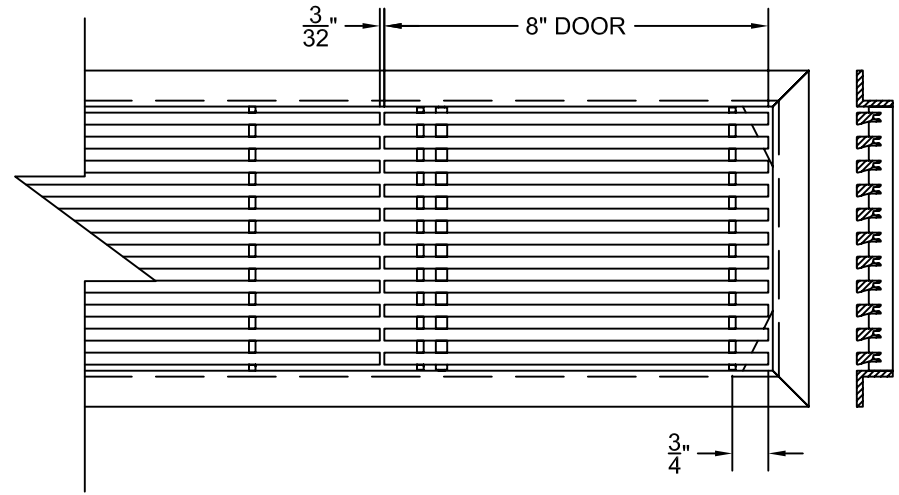

PART # **AAG110B0424 (STOCK)**

SECTION VIEW: CUSTOM SCALE

DIRECTION OF GRAIN

PLAN VIEW: CUSTOM SCALE

Material: ALUMINUM

Finish: SATIN WITH CLEAR ANODIZE

Approved:

Date:

LEFT SIDE DOOR

RIGHT SIDE DOOR

Material: ALUMINUM

Finish: SATIN WITH CLEAR ANODIZE

Approved:

Date:

ADVANCED ARCHITECTURAL GRILLES

50 Carnation Avenue, Bldg #3