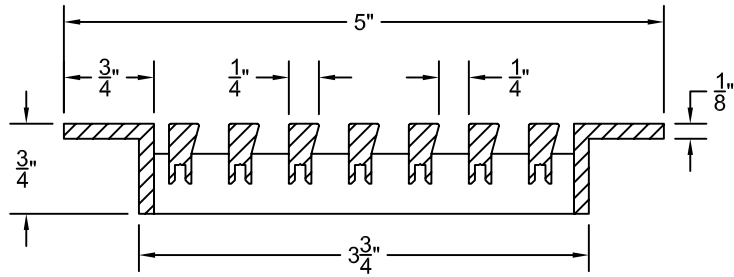

PART # **AAG110B0424 (STOCK)**

SECTION VIEW: CUSTOM SCALE

DIRECTION OF GRAIN

PLAN VIEW: CUSTOM SCALE

Material: ALUMINUM

Finish: SATIN WITH CLEAR ANODIZE

Approved:

Date: