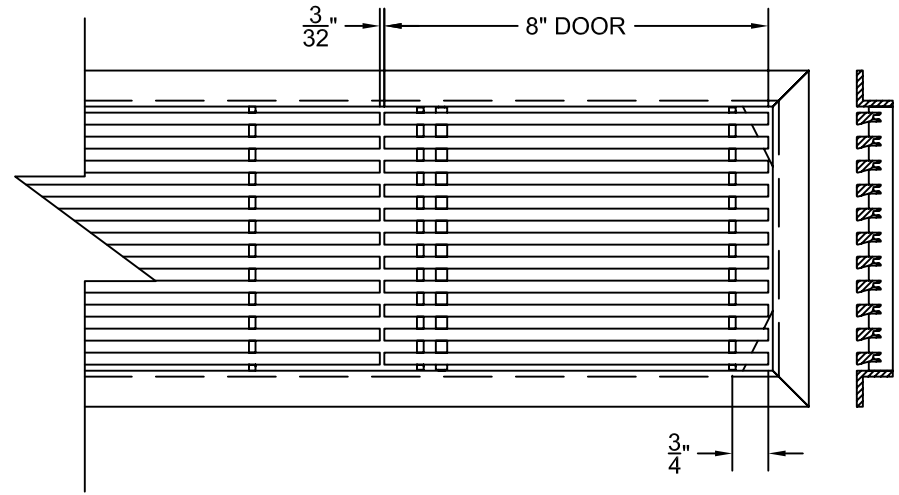

PART # **AAG200B0430 (STOCK)**

SECTION VIEW: CUSTOM SCALE

DIRECTION OF GRAIN

PLAN VIEW: CUSTOM SCALE

Material: ALUMINUM

Finish: SATIN WITH CLEAR ANODIZE

Approved:

Date:

LEFT SIDE DOOR

RIGHT SIDE DOOR

Material: ALUMINUM

Finish: SATIN WITH CLEAR ANODIZE

Approved:

Date:

ADVANCED ARCHITECTURAL GRILLES

50 Carnation Avenue, Bldg #3