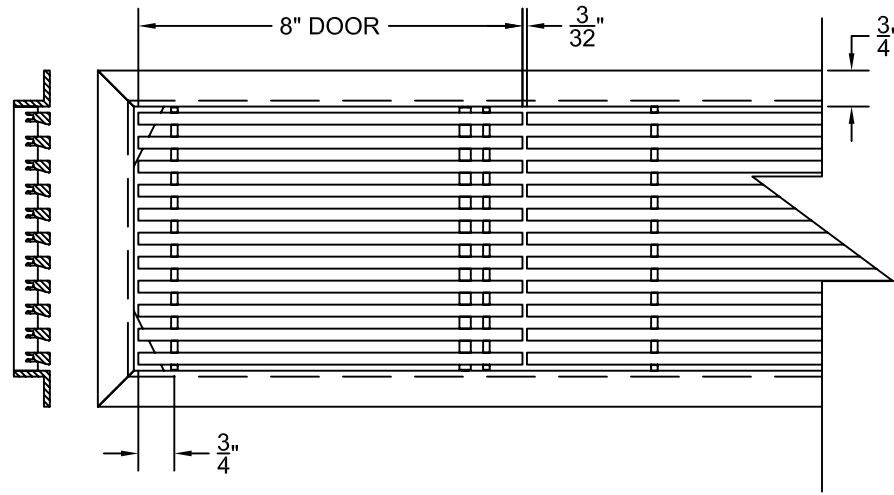

AAG200 B FRAME STOCK BAR GRILLE - OPTIONAL ACCESS DOORS

PLAN VIEW: 1/4 SCALE