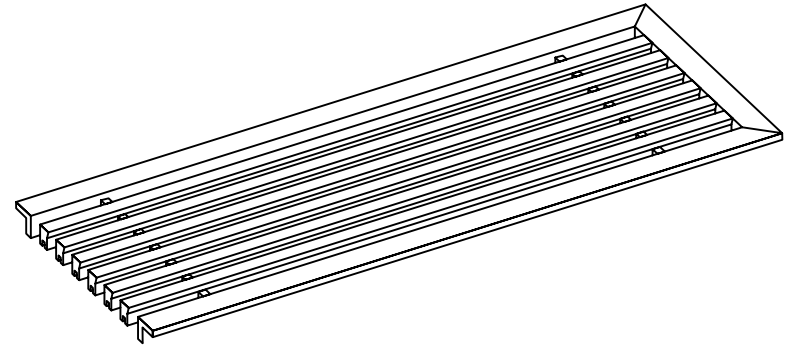

PART # **AAG200B0430 (STOCK)**

SECTION VIEW: CUSTOM SCALE

DIRECTION OF GRAIN

PLAN VIEW: CUSTOM SCALE

Material: ALUMINUM

Finish: SATIN WITH CLEAR ANODIZE

Approved:

Date:

ADVANCED ARCHITECTURAL GRILLES

50 Carnation Avenue, Bldg #3

Floral Park, NY 11001

Voice: 516-488-0628 Fax: 516-488-0728

JOB #:

QUOTE #:

AAG200 B FRAME STOCK BAR GRILLE - OPTIONAL ACCESS DOORS

PLAN VIEW: 1/4 SCALE

LEFT SIDE DOOR

RIGHT SIDE DOOR

Material: ALUMINUM

Finish: SATIN WITH CLEAR ANODIZE

Approved:

Date:

ADVANCED ARCHITECTURAL GRILLES

50 Carnation Avenue, Bldg #3