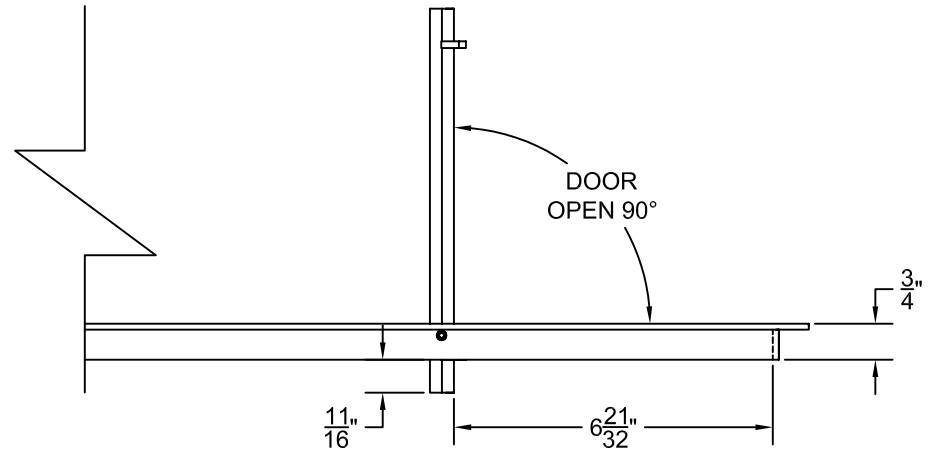

RIGHT SIDE DOOR

Material: ALUMINUM

Finish: SATIN WITH CLEAR ANODIZE

Approved:

Date: