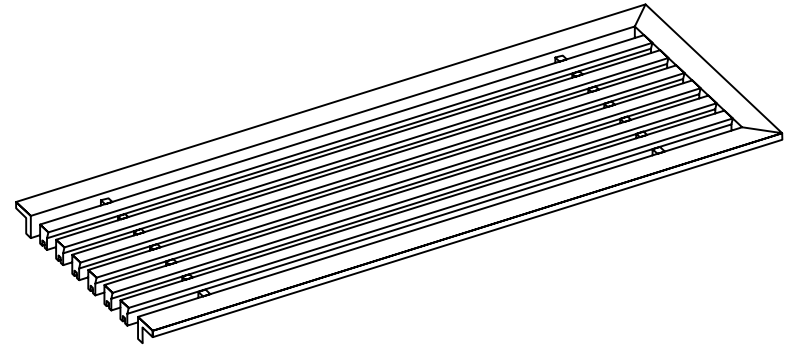

PART # **AAG200B0430 (STOCK)**

**SECTION VIEW: CUSTOM SCALE**

**DIRECTION OF GRAIN**

**PLAN VIEW: CUSTOM SCALE**

Material: ALUMINUM

Finish: SATIN WITH CLEAR ANODIZE

Approved:

Date:

**ADVANCED ARCHITECTURAL GRILLES**

149 Denton Avenue  
New Hyde Park, NY 11040

Voice: 516-488-0628 Fax: 516-488-0728

JOB #:

QUOTE #:

**AAG200 B FRAME STOCK BAR GRILLE - OPTIONAL ACCESS DOORS**

**PLAN VIEW: 1/4 SCALE**

**LEFT SIDE DOOR**

**RIGHT SIDE DOOR**

Material: ALUMINUM

Finish: SATIN WITH CLEAR ANODIZE

Approved:

Date:

**ADVANCED ARCHITECTURAL GRILLES**

149 Denton Avenue  
 New Hyde Park, NY 11040  
 Voice: 516-488-0628 Fax: 516-488-0728