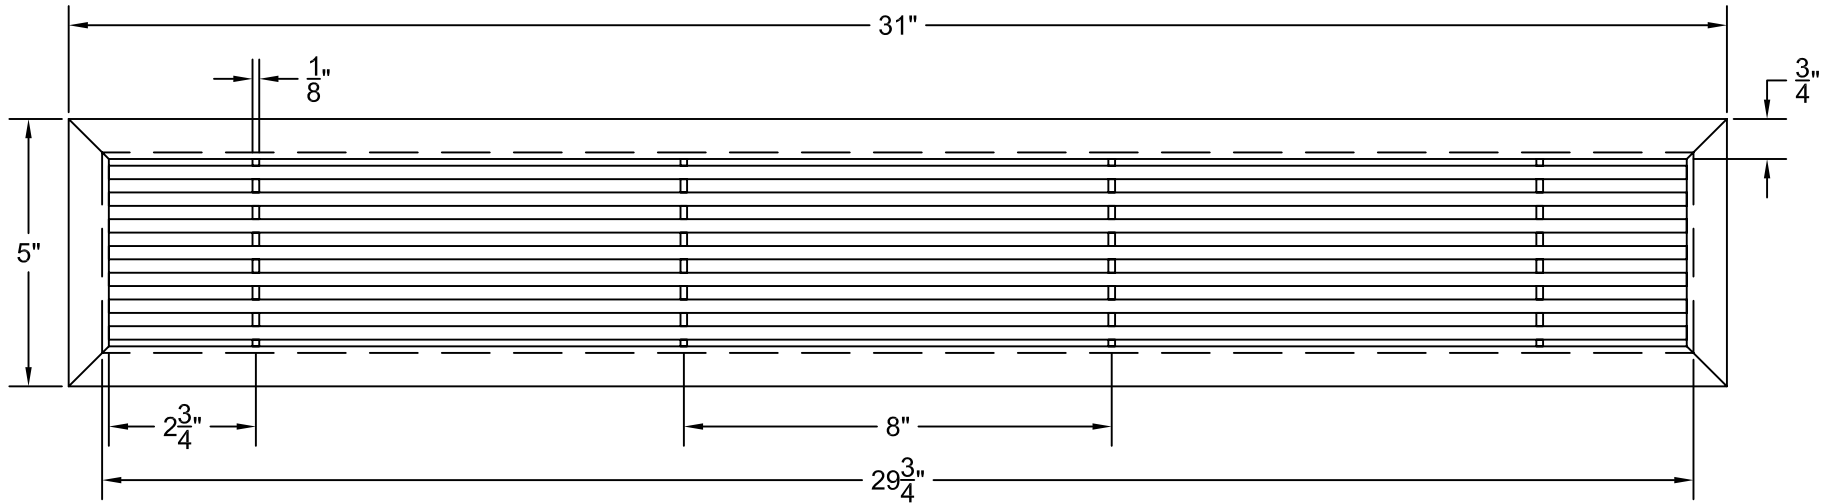

PART # **AAG200B0430 (STOCK)**

SECTION VIEW: CUSTOM SCALE

DIRECTION OF GRAIN

PLAN VIEW: CUSTOM SCALE

Material: ALUMINUM

Finish: SATIN WITH CLEAR ANODIZE

Approved:

Date:

LEFT SIDE DOOR

RIGHT SIDE DOOR

Material: ALUMINUM

Finish: SATIN WITH CLEAR ANODIZE

Approved:

Date:

ADVANCED ARCHITECTURAL GRILLES

50 Carnation Avenue, Bldg #3