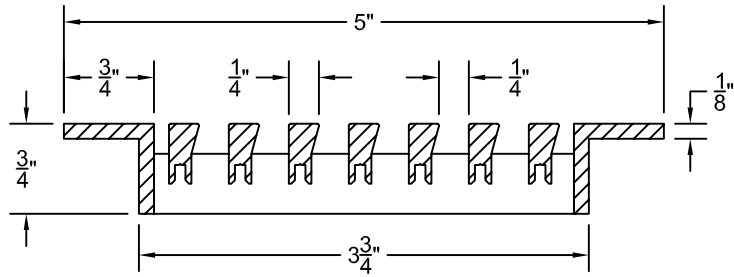

PART # **AAG200B0430 (STOCK)**

**SECTION VIEW: CUSTOM SCALE**

**DIRECTION OF GRAIN**

**PLAN VIEW: CUSTOM SCALE**

Material: ALUMINUM

Finish: SATIN WITH CLEAR ANODIZE

Approved:

Date:

**LEFT SIDE DOOR**

**RIGHT SIDE DOOR**

Material: ALUMINUM

Finish: SATIN WITH CLEAR ANODIZE

Approved:

Date:

**ADVANCED ARCHITECTURAL GRILLES**

149 Denton Avenue  
 New Hyde Park, NY 11040  
 Voice: 516-488-0628 Fax: 516-488-0728