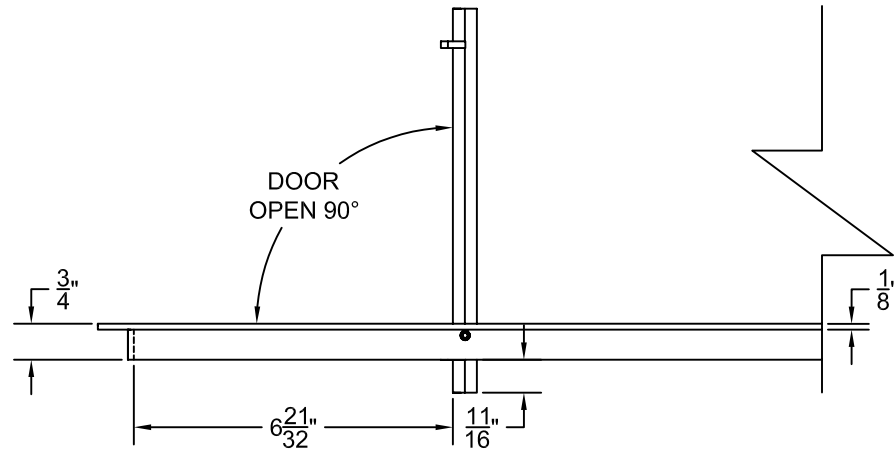

PART # **AAG200B0430 (STOCK)**

SECTION VIEW: CUSTOM SCALE

DIRECTION OF GRAIN

PLAN VIEW: CUSTOM SCALE

Material: ALUMINUM

Finish: SATIN WITH CLEAR ANODIZE

Approved:

Date:

LEFT SIDE DOOR

RIGHT SIDE DOOR

Material: ALUMINUM

Finish: SATIN WITH CLEAR ANODIZE

Approved:

Date:

ADVANCED ARCHITECTURAL GRILLES

50 Carnation Avenue, Bldg #3