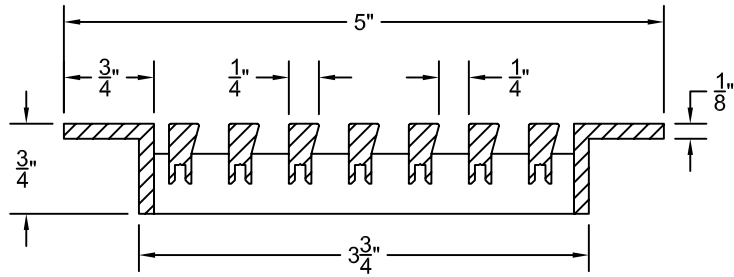

PART # **AAG200B0430 (STOCK)**

SECTION VIEW: CUSTOM SCALE

DIRECTION OF GRAIN

PLAN VIEW: CUSTOM SCALE

Material: ALUMINUM

Finish: SATIN WITH CLEAR ANODIZE

Approved:

Date: