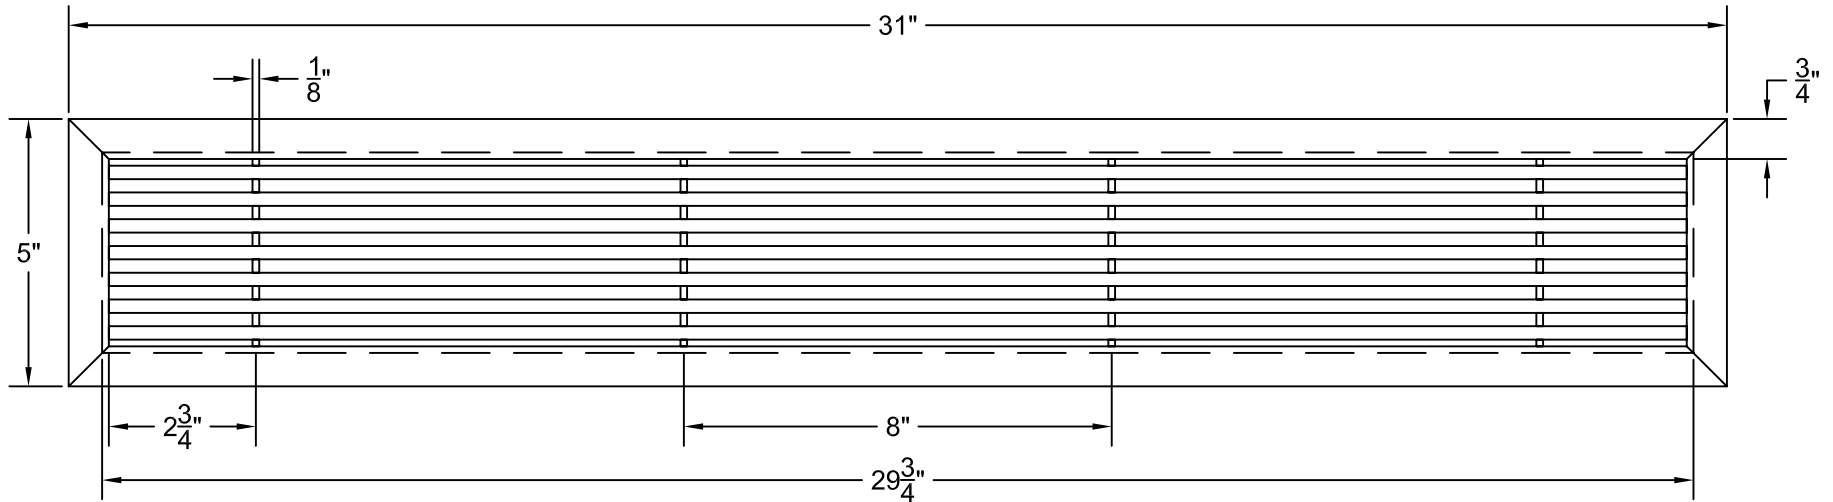

PART # **AAG200B0430 (STOCK)**

**SECTION VIEW: CUSTOM SCALE**

**DIRECTION OF GRAIN**

**PLAN VIEW: CUSTOM SCALE**

Material: ALUMINUM

Finish: SATIN WITH CLEAR ANODIZE

Approved:

Date: