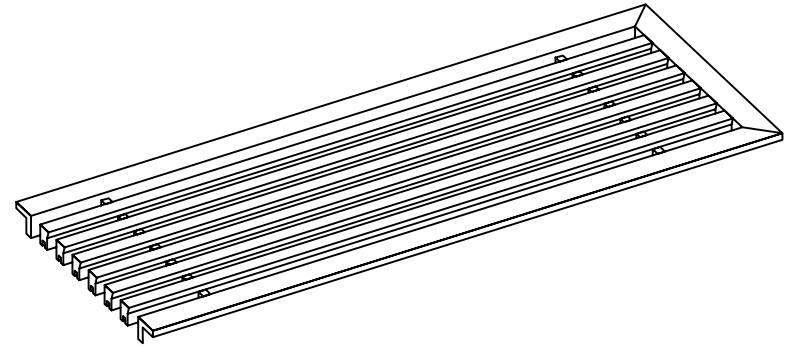

PART # **AAG200B0436 (STOCK)**

SECTION VIEW: CUSTOM SCALE

DIRECTION OF GRAIN

PLAN VIEW: CUSTOM SCALE

Material: ALUMINUM

Finish: SATIN WITH CLEAR ANODIZE

Approved:

Date:

ADVANCED ARCHITECTURAL GRILLES

50 Carnation Avenue, Bldg #3

Floral Park, NY 11001

Voice: 516-488-0628 Fax: 516-488-0728

JOB #:

QUOTE #:

AAG200 B FRAME STOCK BAR GRILLE - OPTIONAL ACCESS DOORS

PLAN VIEW: 1/4 SCALE

LEFT SIDE DOOR

RIGHT SIDE DOOR

Material: ALUMINUM

Finish: SATIN WITH CLEAR ANODIZE

Approved:

Date:

ADVANCED ARCHITECTURAL GRILLES

50 Carnation Avenue, Bldg #3