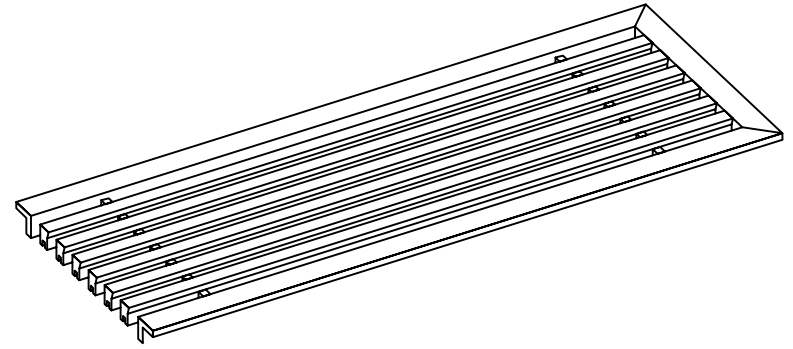

PART # **AAG200B0436 (STOCK)**

SECTION VIEW: CUSTOM SCALE

DIRECTION OF GRAIN

PLAN VIEW: CUSTOM SCALE

Material: ALUMINUM

Finish: SATIN WITH CLEAR ANODIZE

Approved:

Date:

ADVANCED ARCHITECTURAL GRILLES

149 Denton Avenue
New Hyde Park, NY 11040

Voice: 516-488-0628 Fax: 516-488-0728

JOB #:

QUOTE #:

AAG200 B FRAME STOCK BAR GRILLE - OPTIONAL ACCESS DOORS

PLAN VIEW: 1/4 SCALE

LEFT SIDE DOOR

RIGHT SIDE DOOR

Material: ALUMINUM

Finish: SATIN WITH CLEAR ANODIZE

Approved:

Date:

ADVANCED ARCHITECTURAL GRILLES

149 Denton Avenue
New Hyde Park, NY 11040

Voice: 516-488-0628 Fax: 516-488-0728