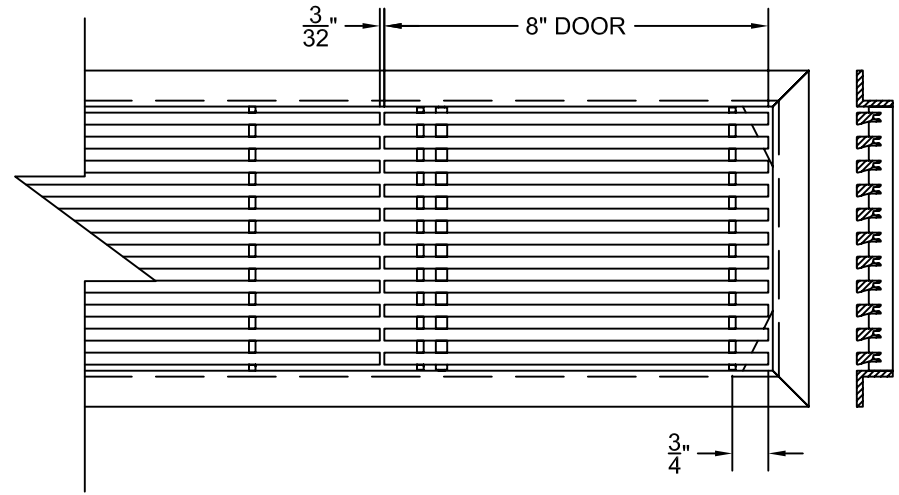

PART # **AAG200B0436 (STOCK)**

SECTION VIEW: CUSTOM SCALE

DIRECTION OF GRAIN

PLAN VIEW: CUSTOM SCALE

Material: ALUMINUM

Finish: SATIN WITH CLEAR ANODIZE

Approved:

Date:

LEFT SIDE DOOR

RIGHT SIDE DOOR

Material: ALUMINUM

Finish: SATIN WITH CLEAR ANODIZE

Approved:

Date:

ADVANCED ARCHITECTURAL GRILLES

50 Carnation Avenue, Bldg #3