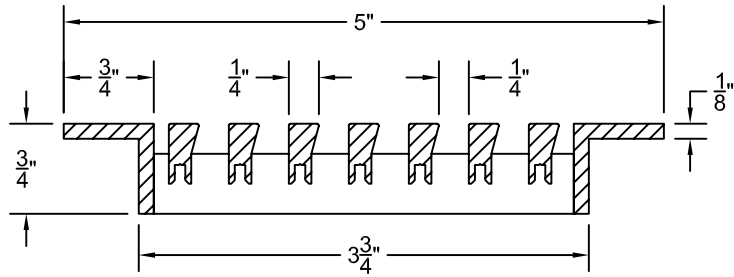

PART # **AAG200B0436 (STOCK)**

SECTION VIEW: CUSTOM SCALE

DIRECTION OF GRAIN

PLAN VIEW: CUSTOM SCALE

Material: ALUMINUM

Finish: SATIN WITH CLEAR ANODIZE

Approved:

Date:

RIGHT SIDE DOOR

Material: ALUMINUM

Finish: SATIN WITH CLEAR ANODIZE

Approved:

Date:

ADVANCED ARCHITECTURAL GRILLES

149 Denton Avenue
New Hyde Park, NY 11040

Voice: 516-488-0628 Fax: 516-488-0728