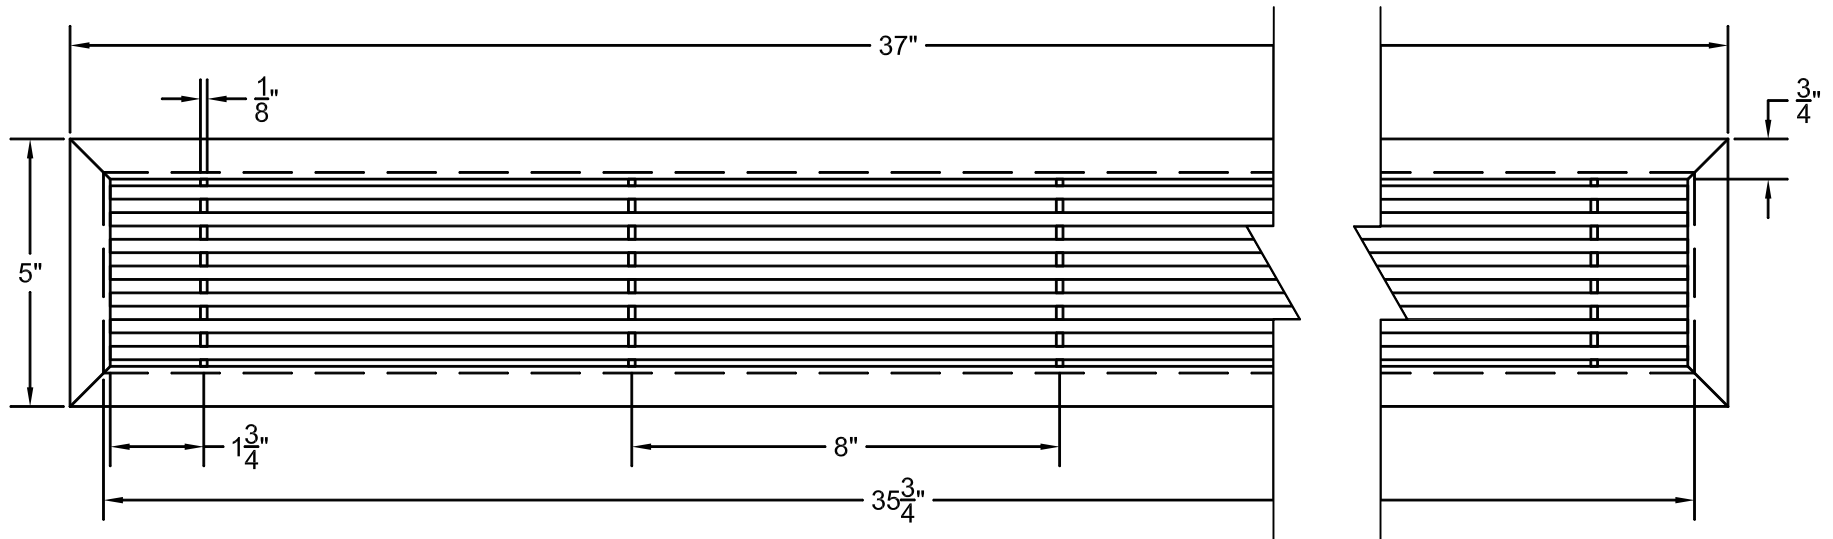

PART # **AAG200B0436 (STOCK)**

SECTION VIEW: CUSTOM SCALE

DIRECTION OF GRAIN

PLAN VIEW: CUSTOM SCALE

Material: ALUMINUM

Finish: SATIN WITH CLEAR ANODIZE

Approved:

Date:

RIGHT SIDE DOOR

Material: ALUMINUM

Finish: SATIN WITH CLEAR ANODIZE

Approved:

Date:

ADVANCED ARCHITECTURAL GRILLES

149 Denton Avenue
New Hyde Park, NY 11040

Voice: 516-488-0628 Fax: 516-488-0728