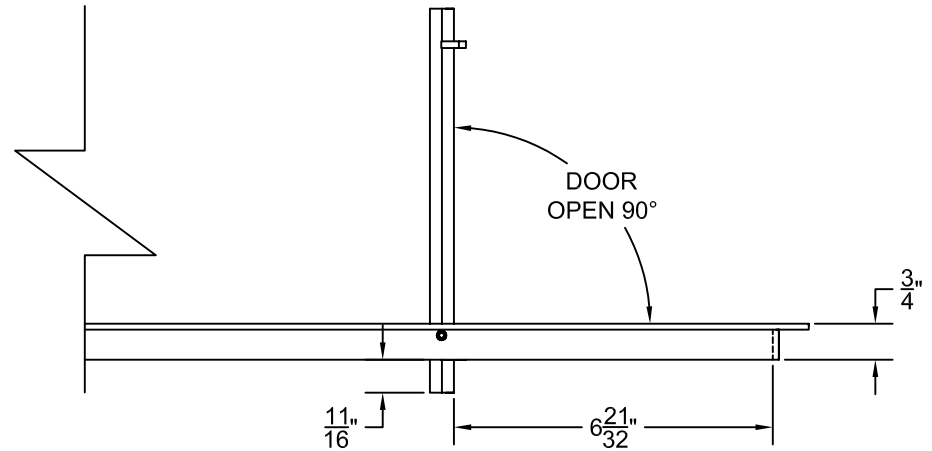

PART # **AAG200B0436 (STOCK)**

SECTION VIEW: CUSTOM SCALE

DIRECTION OF GRAIN

PLAN VIEW: CUSTOM SCALE

Material: ALUMINUM

Finish: SATIN WITH CLEAR ANODIZE

Approved:

Date:

RIGHT SIDE DOOR

Material: ALUMINUM

Finish: SATIN WITH CLEAR ANODIZE

Approved:

Date:

ADVANCED ARCHITECTURAL GRILLES

149 Denton Avenue
New Hyde Park, NY 11040

Voice: 516-488-0628 Fax: 516-488-0728