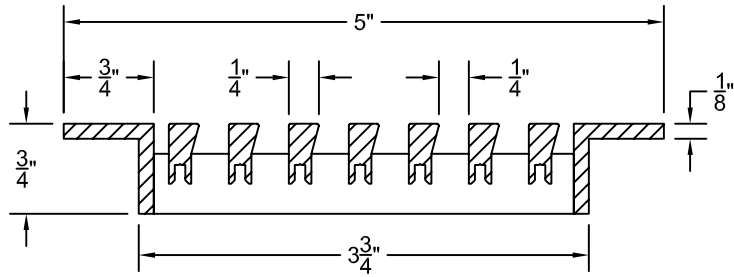

PART # **AAG200B0436 (STOCK)**

SECTION VIEW: CUSTOM SCALE

DIRECTION OF GRAIN

PLAN VIEW: CUSTOM SCALE

Material: ALUMINUM

Finish: SATIN WITH CLEAR ANODIZE

Approved:

Date: