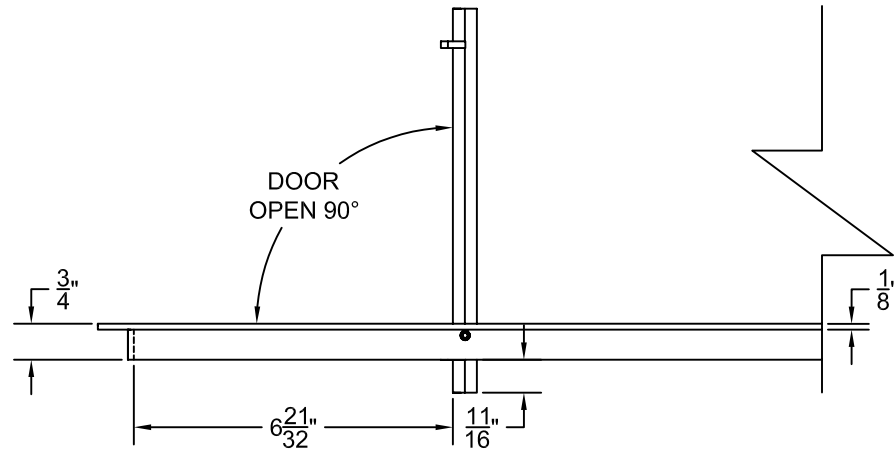

PART # **AAG200B0436 (STOCK)**

SECTION VIEW: CUSTOM SCALE

DIRECTION OF GRAIN

PLAN VIEW: CUSTOM SCALE

Material: ALUMINUM

Finish: SATIN WITH CLEAR ANODIZE

Approved:

Date:

LEFT SIDE DOOR

RIGHT SIDE DOOR

Material: ALUMINUM

Finish: SATIN WITH CLEAR ANODIZE

Approved:

Date:

ADVANCED ARCHITECTURAL GRILLES

50 Carnation Avenue, Bldg #3