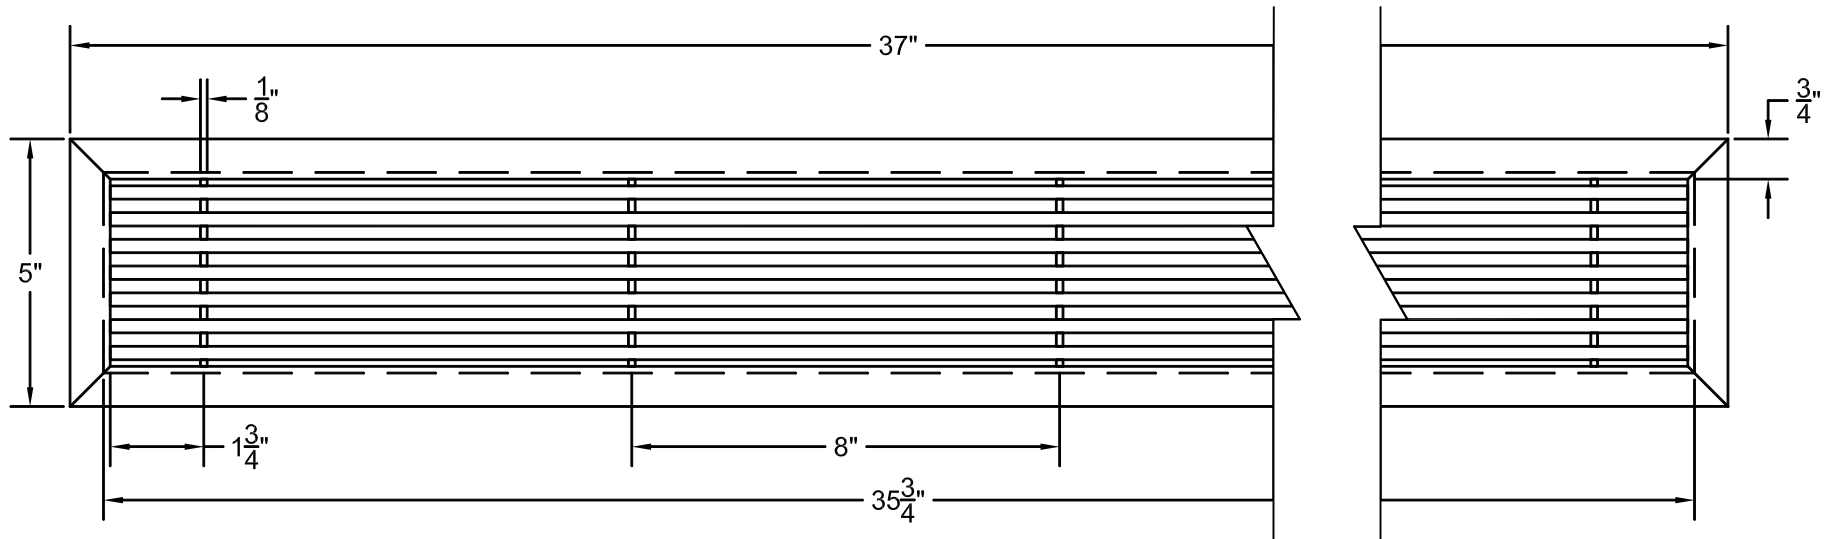

PART # **AAG200B0436 (STOCK)**

SECTION VIEW: CUSTOM SCALE

DIRECTION OF GRAIN

PLAN VIEW: CUSTOM SCALE

Material: ALUMINUM

Finish: SATIN WITH CLEAR ANODIZE

Approved:

Date:

LEFT SIDE DOOR

RIGHT SIDE DOOR

Material: ALUMINUM

Finish: SATIN WITH CLEAR ANODIZE

Approved:

Date:

ADVANCED ARCHITECTURAL GRILLES

50 Carnation Avenue, Bldg #3