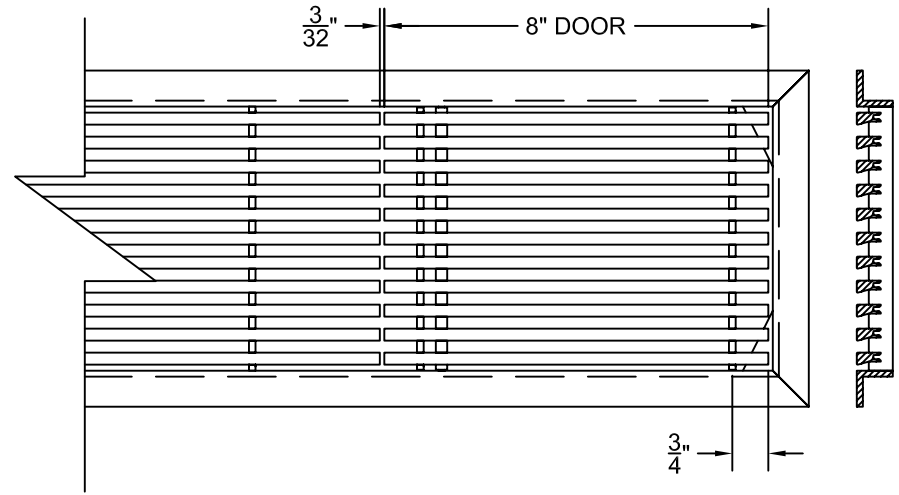

PART # **AAG200B0442 (STOCK)**

SECTION VIEW: CUSTOM SCALE

DIRECTION OF GRAIN

PLAN VIEW: CUSTOM SCALE

Material: ALUMINUM

Finish: SATIN WITH CLEAR ANODIZE

Approved:

Date:

LEFT SIDE DOOR

RIGHT SIDE DOOR

Material: ALUMINUM

Finish: SATIN WITH CLEAR ANODIZE

Approved:

Date:

ADVANCED ARCHITECTURAL GRILLES

50 Carnation Avenue, Bldg #3