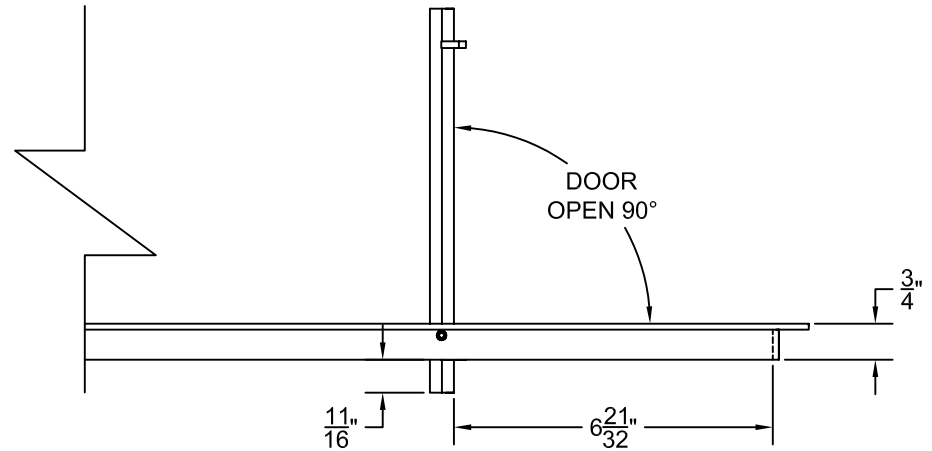

RIGHT SIDE DOOR

Material: ALUMINUM

Finish: SATIN WITH CLEAR ANODIZE

Approved:

Date: