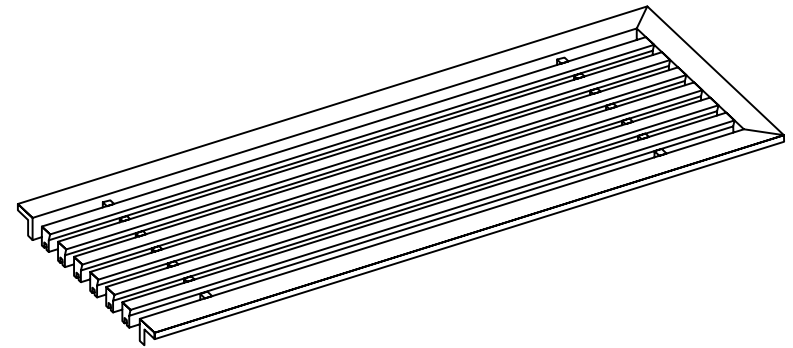

PART # **AAG200B0442 (STOCK)**

SECTION VIEW: CUSTOM SCALE

DIRECTION OF GRAIN

PLAN VIEW: CUSTOM SCALE

Material: ALUMINUM

Finish: SATIN WITH CLEAR ANODIZE

Approved:

Date:

ADVANCED ARCHITECTURAL GRILLES

50 Carnation Avenue, Bldg #3

Floral Park, NY 11001

Voice: 516-488-0628 Fax: 516-488-0728

JOB #:

QUOTE #:

AAG200 B FRAME STOCK BAR GRILLE - OPTIONAL ACCESS DOORS

PLAN VIEW: 1/4 SCALE

LEFT SIDE DOOR

RIGHT SIDE DOOR

Material: ALUMINUM

Finish: SATIN WITH CLEAR ANODIZE

Approved:

Date:

ADVANCED ARCHITECTURAL GRILLES

50 Carnation Avenue, Bldg #3