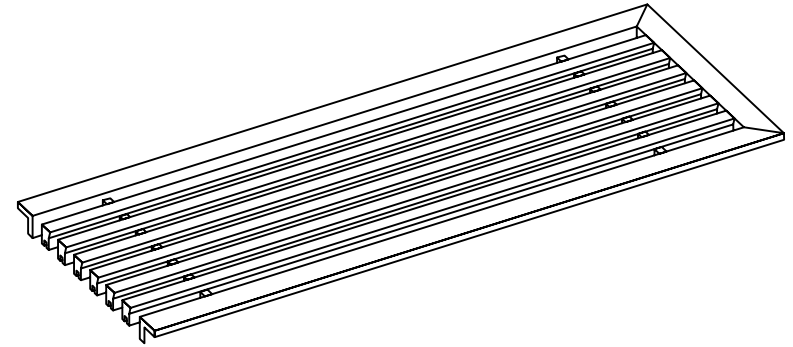

PART # **AAG200B0442 (STOCK)**

**SECTION VIEW: CUSTOM SCALE**

**DIRECTION OF GRAIN**

**PLAN VIEW: CUSTOM SCALE**

Material: ALUMINUM

Finish: SATIN WITH CLEAR ANODIZE

Approved:

Date:

**ADVANCED ARCHITECTURAL GRILLES**

149 Denton Avenue  
New Hyde Park, NY 11040

Voice: 516-488-0628 Fax: 516-488-0728

JOB #:

QUOTE #:

**AAG200 B FRAME STOCK BAR GRILLE - OPTIONAL ACCESS DOORS**

**PLAN VIEW: 1/4 SCALE**

**LEFT SIDE DOOR**

**RIGHT SIDE DOOR**

Material: ALUMINUM

Finish: SATIN WITH CLEAR ANODIZE

Approved:

Date:

**ADVANCED ARCHITECTURAL GRILLES**

149 Denton Avenue  
New Hyde Park, NY 11040