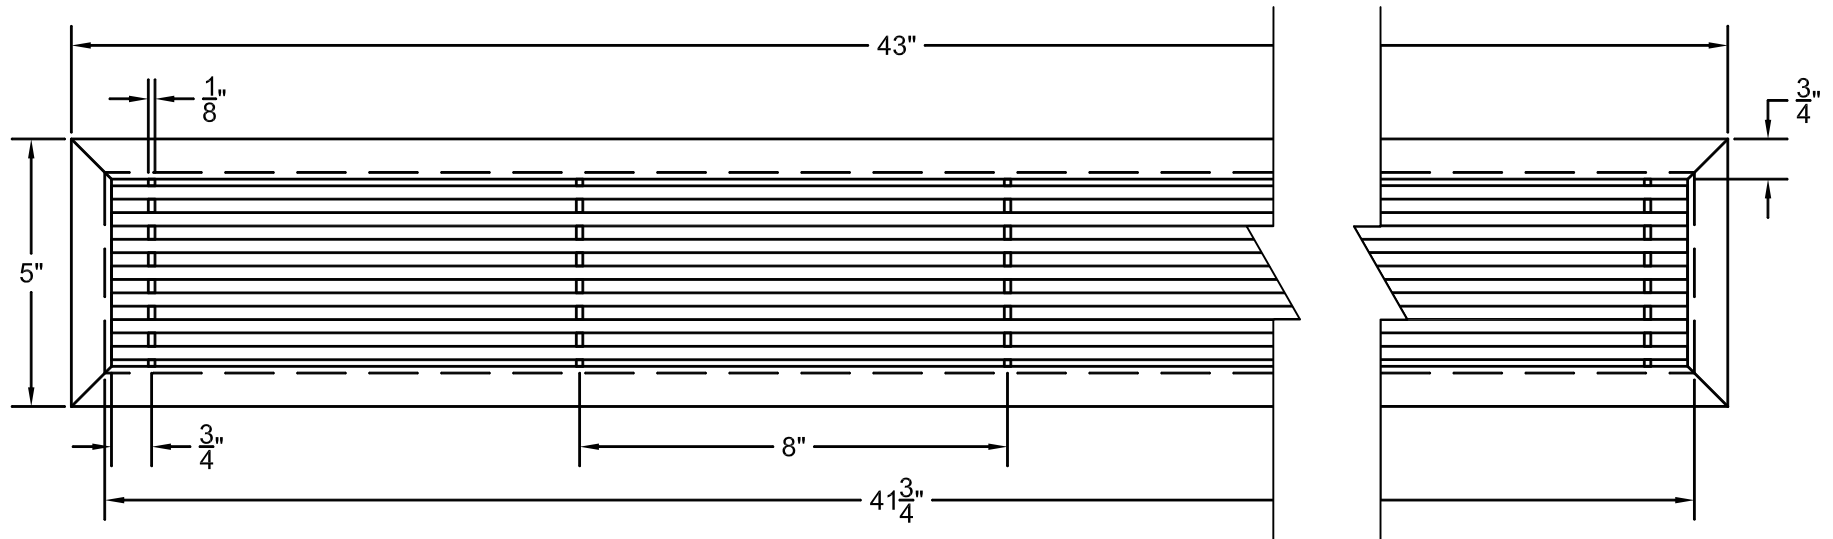

PART # **AAG200B0442 (STOCK)**

SECTION VIEW: CUSTOM SCALE

DIRECTION OF GRAIN

PLAN VIEW: CUSTOM SCALE

Material: ALUMINUM

Finish: SATIN WITH CLEAR ANODIZE

Approved:

Date:

LEFT SIDE DOOR

RIGHT SIDE DOOR

Material: ALUMINUM

Finish: SATIN WITH CLEAR ANODIZE

Approved:

Date:

ADVANCED ARCHITECTURAL GRILLES

50 Carnation Avenue, Bldg #3