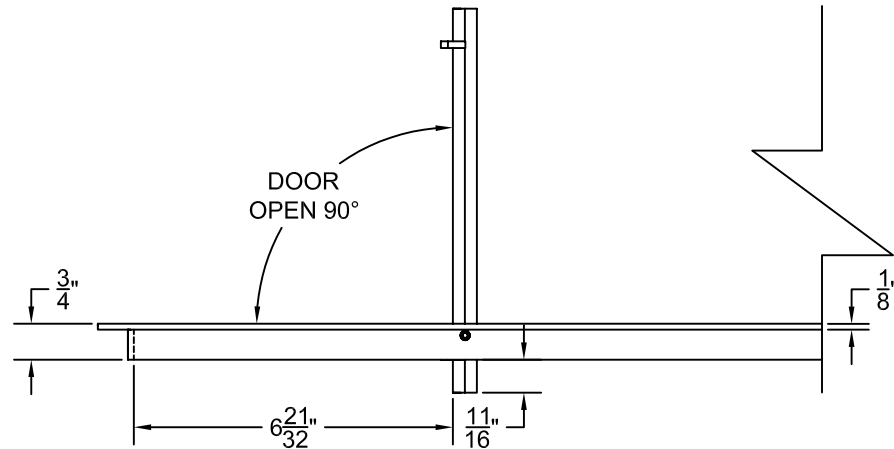

PART # **AAG200B0442 (STOCK)**

SECTION VIEW: CUSTOM SCALE

DIRECTION OF GRAIN

PLAN VIEW: CUSTOM SCALE

Material: ALUMINUM

Finish: SATIN WITH CLEAR ANODIZE

Approved:

Date:

LEFT SIDE DOOR

RIGHT SIDE DOOR

Material: ALUMINUM

Finish: SATIN WITH CLEAR ANODIZE

Approved:

Date:

ADVANCED ARCHITECTURAL GRILLES

50 Carnation Avenue, Bldg #3