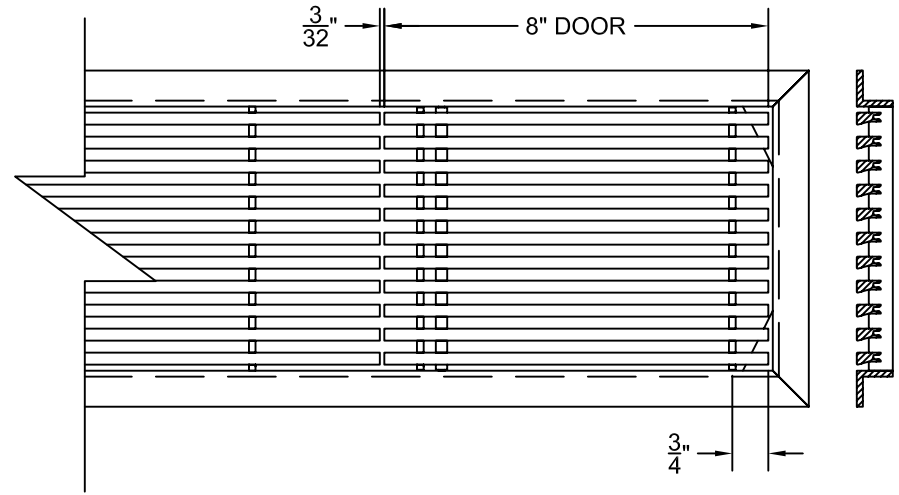

PART # **AAG200B0442 (STOCK)**

**SECTION VIEW: CUSTOM SCALE**

**DIRECTION OF GRAIN**

**PLAN VIEW: CUSTOM SCALE**

Material: ALUMINUM

Finish: SATIN WITH CLEAR ANODIZE

Approved:

Date:

**LEFT SIDE DOOR**

**RIGHT SIDE DOOR**

Material: ALUMINUM

Finish: SATIN WITH CLEAR ANODIZE

Approved:

Date:

**ADVANCED ARCHITECTURAL GRILLES**

149 Denton Avenue  
New Hyde Park, NY 11040