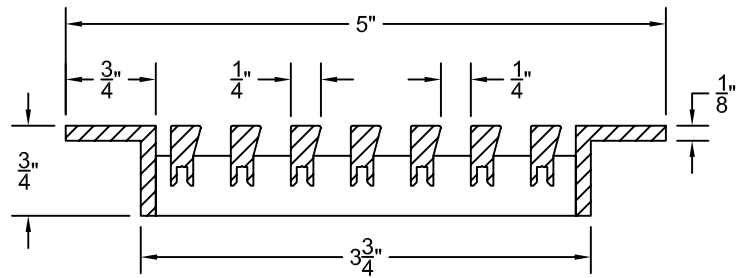

PART # **AAG200B0442 (STOCK)**

SECTION VIEW: CUSTOM SCALE

DIRECTION OF GRAIN

PLAN VIEW: CUSTOM SCALE

Material: ALUMINUM

Finish: SATIN WITH CLEAR ANODIZE

Approved:

Date: