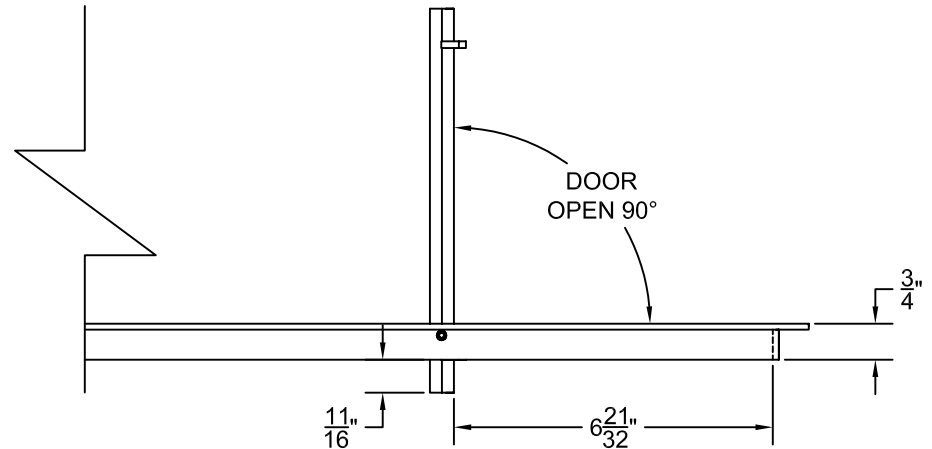

RIGHT SIDE DOOR

Material: ALUMINUM

Finish: SATIN WITH CLEAR ANODIZE

Approved:

Date: