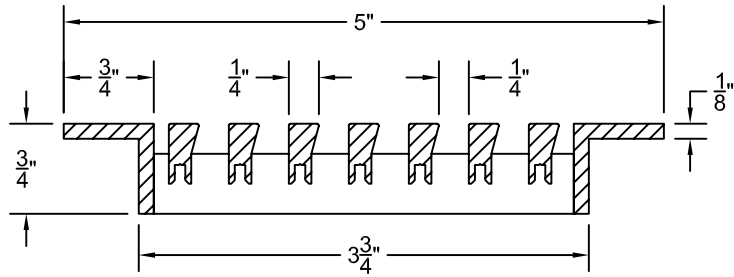

PART # **AAG200B0442 (STOCK)**

**SECTION VIEW: CUSTOM SCALE**

**DIRECTION OF GRAIN**

**PLAN VIEW: CUSTOM SCALE**

Material: ALUMINUM

Finish: SATIN WITH CLEAR ANODIZE

Approved:

Date:

**LEFT SIDE DOOR**

**RIGHT SIDE DOOR**

Material: ALUMINUM

Finish: SATIN WITH CLEAR ANODIZE

Approved:

Date:

**ADVANCED ARCHITECTURAL GRILLES**

149 Denton Avenue  
New Hyde Park, NY 11040