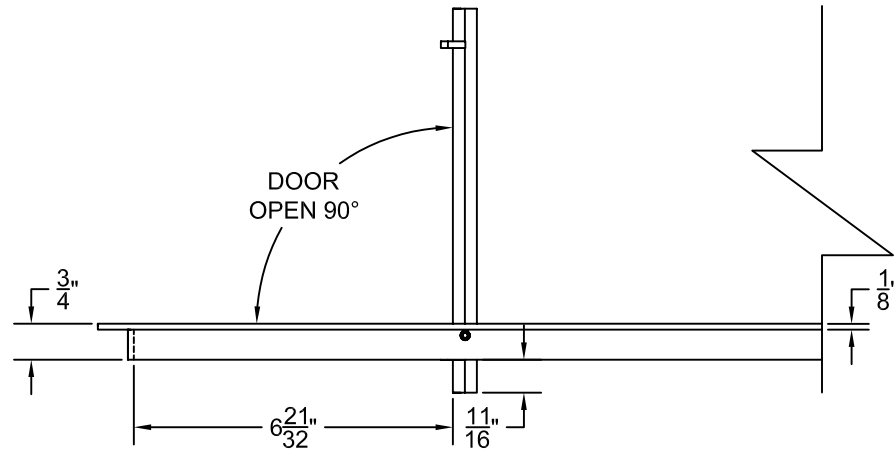

PART # **AAG200B0442 (STOCK)**

**SECTION VIEW: CUSTOM SCALE**

**DIRECTION OF GRAIN**

**PLAN VIEW: CUSTOM SCALE**

Material: ALUMINUM

Finish: SATIN WITH CLEAR ANODIZE

Approved:

Date:

**LEFT SIDE DOOR**

**RIGHT SIDE DOOR**

Material: ALUMINUM

Finish: SATIN WITH CLEAR ANODIZE

Approved:

Date:

**ADVANCED ARCHITECTURAL GRILLES**

149 Denton Avenue  
New Hyde Park, NY 11040