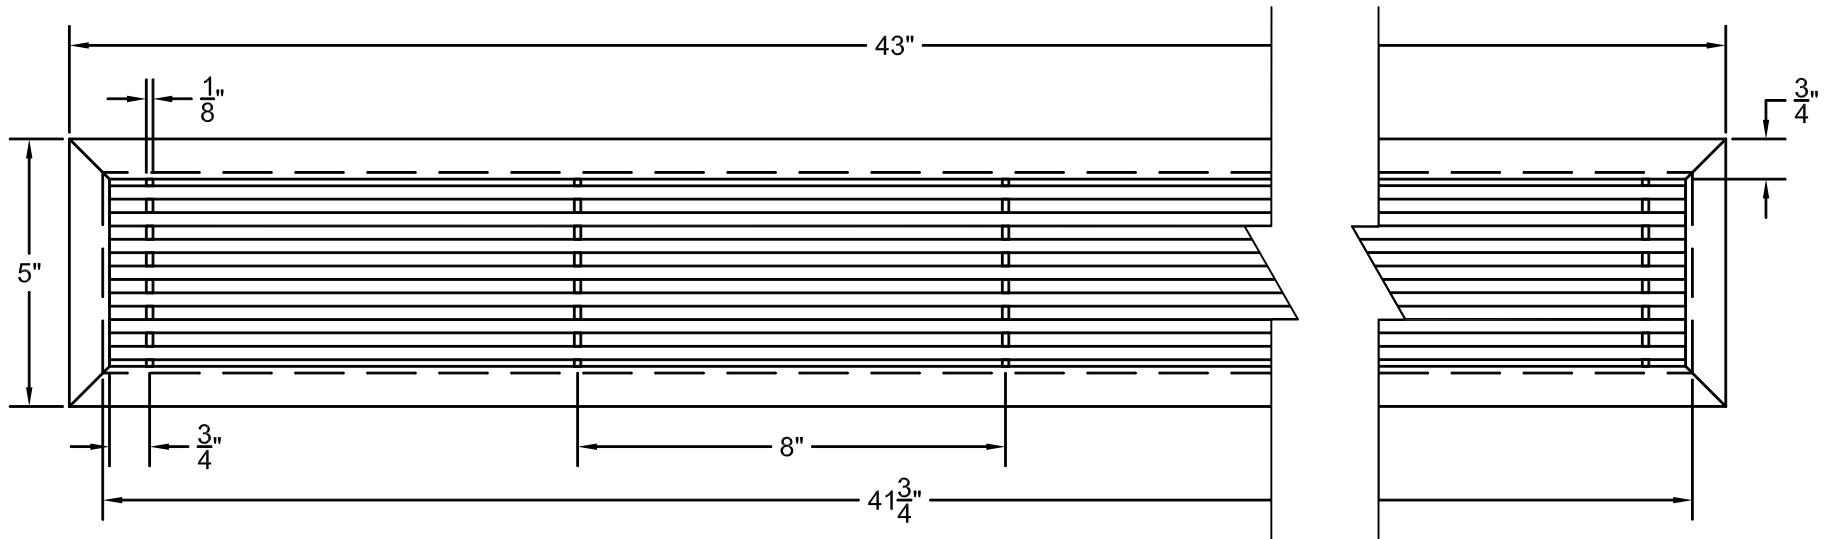

PART # **AAG200B0442 (STOCK)**

**SECTION VIEW: CUSTOM SCALE**

**DIRECTION OF GRAIN**

**PLAN VIEW: CUSTOM SCALE**

Material: ALUMINUM

Finish: SATIN WITH CLEAR ANODIZE

Approved:

Date:

**LEFT SIDE DOOR**

**RIGHT SIDE DOOR**

Material: ALUMINUM

Finish: SATIN WITH CLEAR ANODIZE

Approved:

Date:

**ADVANCED ARCHITECTURAL GRILLES**

149 Denton Avenue  
New Hyde Park, NY 11040