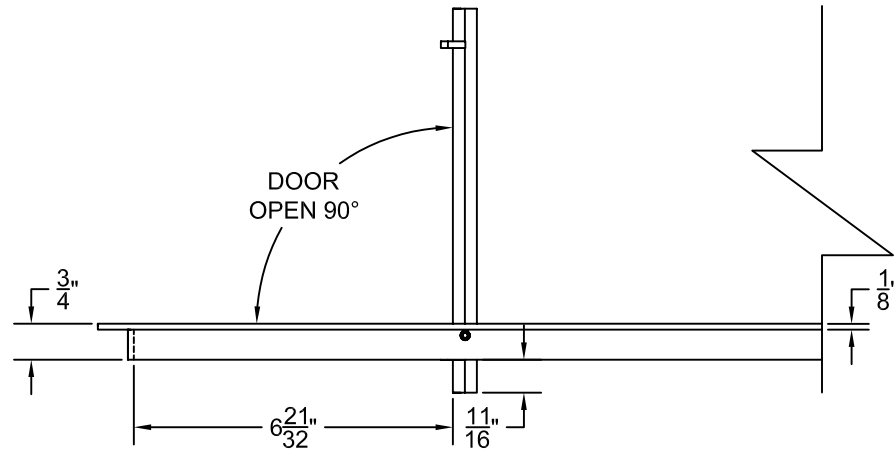

PART # **AAG200B0448 (STOCK)**

DIRECTION OF GRAIN

Material: ALUMINUM

Finish: SATIN WITH CLEAR ANODIZE

Approved:

Date:

ADVANCED ARCHITECTURAL GRILLES

149 Denton Avenue
New Hyde Park, NY 11040
Voice: 516-488-0628 Fax: 516-488-0728

JOB #:

QUOTE #:

AAG200 B FRAME STOCK BAR GRILLE - OPTIONAL ACCESS DOORS

PLAN VIEW: 1/4 SCALE

LEFT SIDE DOOR

RIGHT SIDE DOOR

Material: ALUMINUM

Finish: SATIN WITH CLEAR ANODIZE