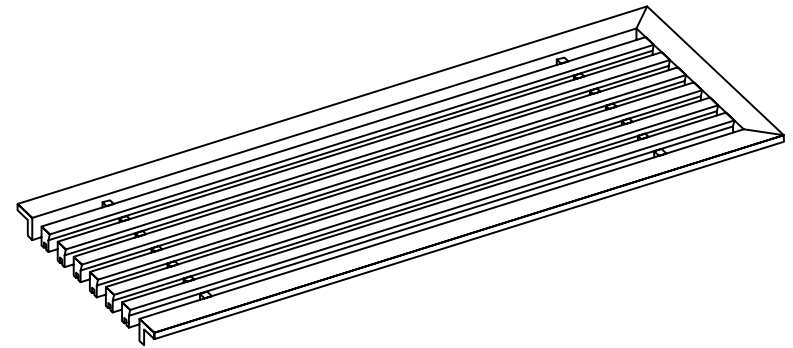

PART # **AAG200B0448 (STOCK)**

DIRECTION OF GRAIN

Material: ALUMINUM

Finish: SATIN WITH CLEAR ANODIZE

Approved:

Date:

ADVANCED ARCHITECTURAL GRILLES

149 Denton Avenue
New Hyde Park, NY 11040
Voice: 516-488-0628 Fax: 516-488-0728

JOB #:

QUOTE #:

AAG200 B FRAME STOCK BAR GRILLE - OPTIONAL ACCESS DOORS

PLAN VIEW: 1/4 SCALE

LEFT SIDE DOOR

RIGHT SIDE DOOR

Material: ALUMINUM

Finish: SATIN WITH CLEAR ANODIZE