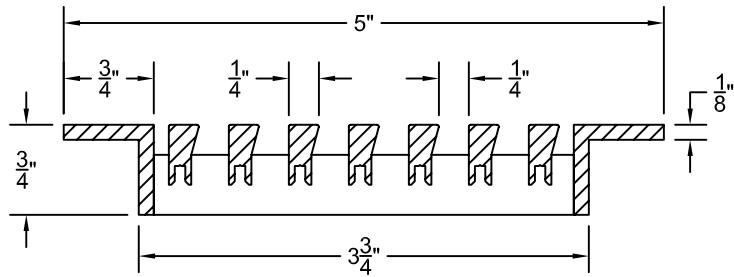

PART # **AAG200B0448 (STOCK)**

SECTION VIEW: CUSTOM SCALE

DIRECTION OF GRAIN

PLAN VIEW: CUSTOM SCALE

Material: ALUMINUM

Finish: SATIN WITH CLEAR ANODIZE

Approved:

Date: