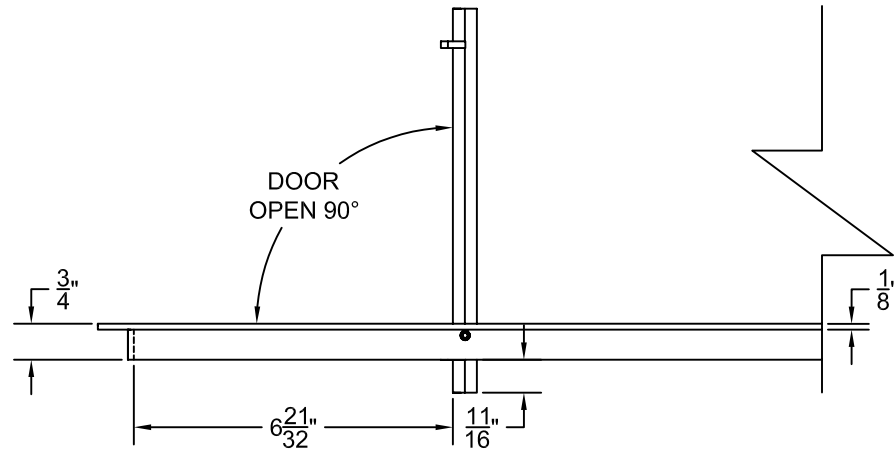

PART # **AAG200B0448 (STOCK)**

SECTION VIEW: CUSTOM SCALE

DIRECTION OF GRAIN

PLAN VIEW: CUSTOM SCALE

Material: ALUMINUM

Finish: SATIN WITH CLEAR ANODIZE

Approved:

Date:

LEFT SIDE DOOR

RIGHT SIDE DOOR

Material: ALUMINUM

Finish: SATIN WITH CLEAR ANODIZE

Approved:

Date:

ADVANCED ARCHITECTURAL GRILLES

50 Carnation Avenue, Bldg #3