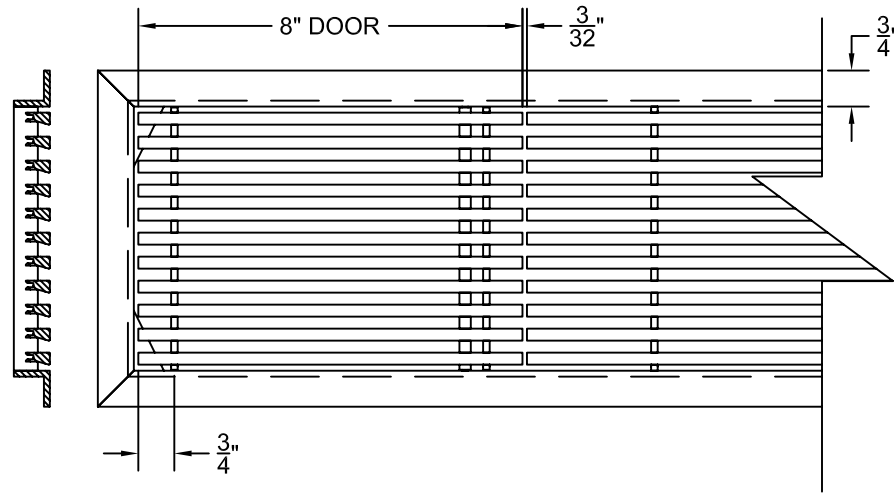

PART # **AAG200B0448 (STOCK)**

DIRECTION OF GRAIN

Material: ALUMINUM

Finish: SATIN WITH CLEAR ANODIZE

Approved:

Date:

ADVANCED ARCHITECTURAL GRILLES

149 Denton Avenue
New Hyde Park, NY 11040
Voice: 516-488-0628 Fax: 516-488-0728

JOB #:

QUOTE #:

AAG200 B FRAME STOCK BAR GRILLE - OPTIONAL ACCESS DOORS

PLAN VIEW: 1/4 SCALE

LEFT SIDE DOOR

RIGHT SIDE DOOR

Material: ALUMINUM

Finish: SATIN WITH CLEAR ANODIZE