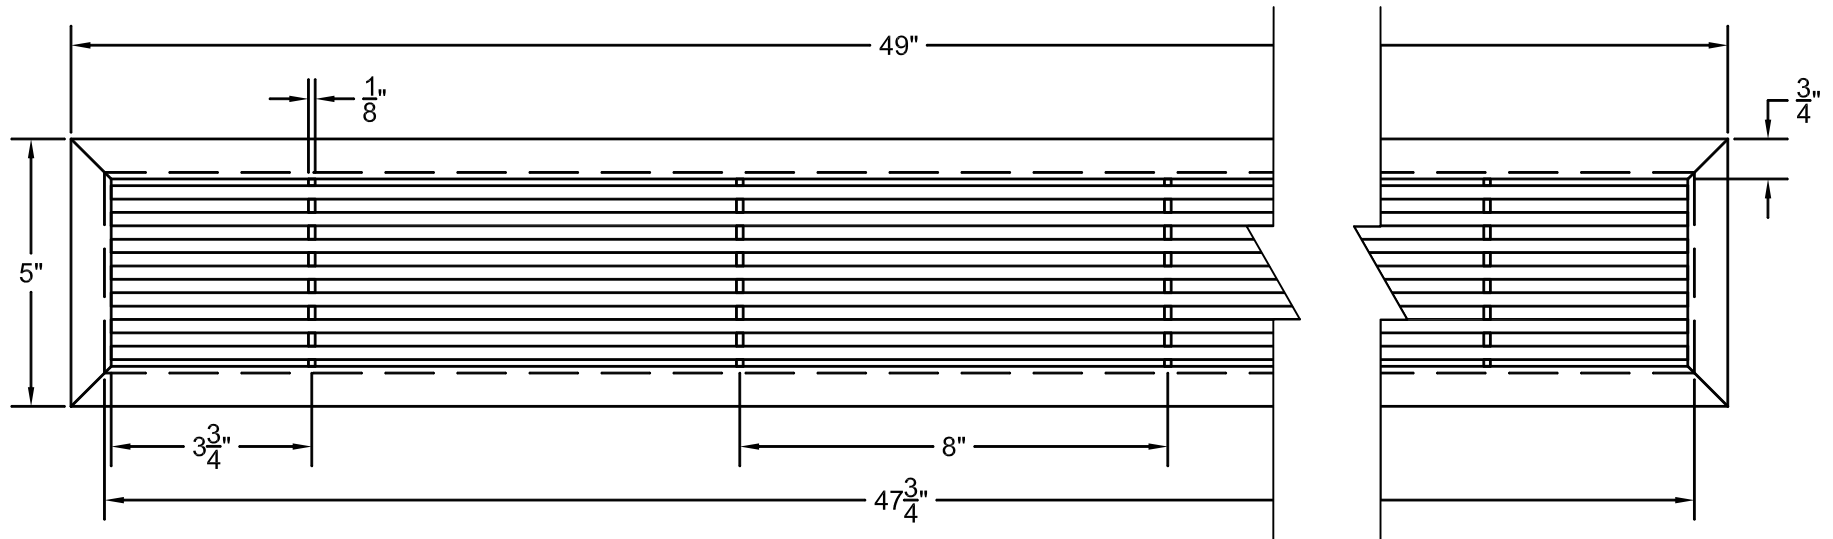

PART # **AAG200B0448 (STOCK)**

SECTION VIEW: CUSTOM SCALE

DIRECTION OF GRAIN

PLAN VIEW: CUSTOM SCALE

Material: ALUMINUM

Finish: SATIN WITH CLEAR ANODIZE

Approved:

Date:

LEFT SIDE DOOR

RIGHT SIDE DOOR

Material: ALUMINUM

Finish: SATIN WITH CLEAR ANODIZE

Approved:

Date:

ADVANCED ARCHITECTURAL GRILLES

50 Carnation Avenue, Bldg #3