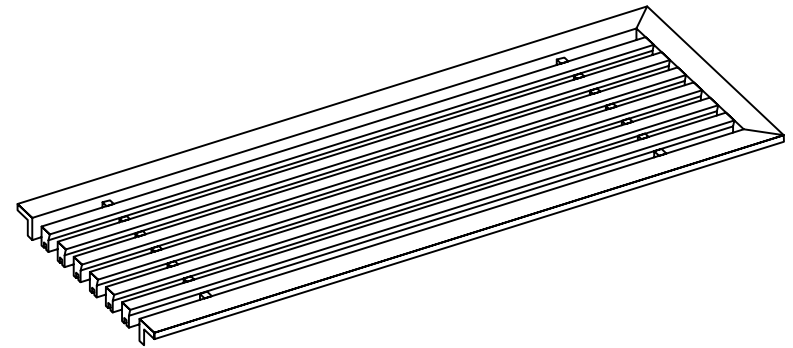

PART # **AAG200B0448 (STOCK)**

SECTION VIEW: CUSTOM SCALE

DIRECTION OF GRAIN

PLAN VIEW: CUSTOM SCALE

Material: ALUMINUM

Finish: SATIN WITH CLEAR ANODIZE

Approved:

Date:

ADVANCED ARCHITECTURAL GRILLES

50 Carnation Avenue, Bldg #3

Floral Park, NY 11001

Voice: 516-488-0628 Fax: 516-488-0728

JOB #:

QUOTE #:

AAG200 B FRAME STOCK BAR GRILLE - OPTIONAL ACCESS DOORS

PLAN VIEW: 1/4 SCALE

LEFT SIDE DOOR

RIGHT SIDE DOOR

Material: ALUMINUM

Finish: SATIN WITH CLEAR ANODIZE

Approved:

Date:

ADVANCED ARCHITECTURAL GRILLES

50 Carnation Avenue, Bldg #3