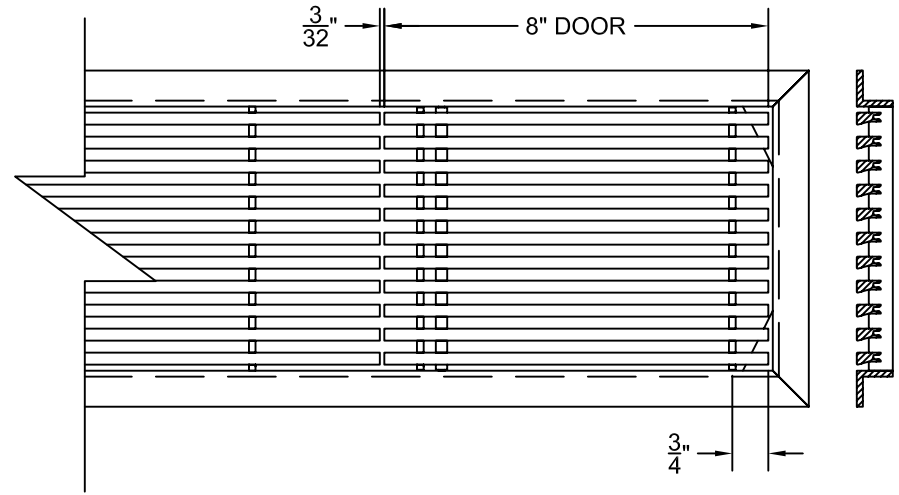

PART # **AAG200B0448 (STOCK)**

DIRECTION OF GRAIN

Material: ALUMINUM

Finish: SATIN WITH CLEAR ANODIZE

Approved:

Date:

ADVANCED ARCHITECTURAL GRILLES

149 Denton Avenue
New Hyde Park, NY 11040
Voice: 516-488-0628 Fax: 516-488-0728

JOB #:

QUOTE #:

AAG200 B FRAME STOCK BAR GRILLE - OPTIONAL ACCESS DOORS

PLAN VIEW: 1/4 SCALE

LEFT SIDE DOOR

RIGHT SIDE DOOR

Material: ALUMINUM

Finish: SATIN WITH CLEAR ANODIZE