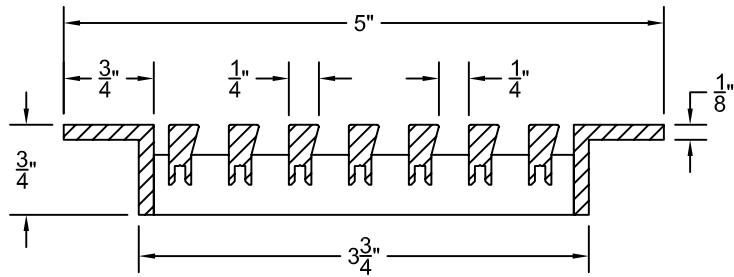

PART # **AAG200B0448 (STOCK)**

DIRECTION OF GRAIN

Material: ALUMINUM

Finish: SATIN WITH CLEAR ANODIZE

Approved:

Date:

ADVANCED ARCHITECTURAL GRILLES

149 Denton Avenue
New Hyde Park, NY 11040
Voice: 516-488-0628 Fax: 516-488-0728

JOB #:

QUOTE #:

AAG200 B FRAME STOCK BAR GRILLE - OPTIONAL ACCESS DOORS

PLAN VIEW: 1/4 SCALE

LEFT SIDE DOOR

RIGHT SIDE DOOR

Material: ALUMINUM

Finish: SATIN WITH CLEAR ANODIZE