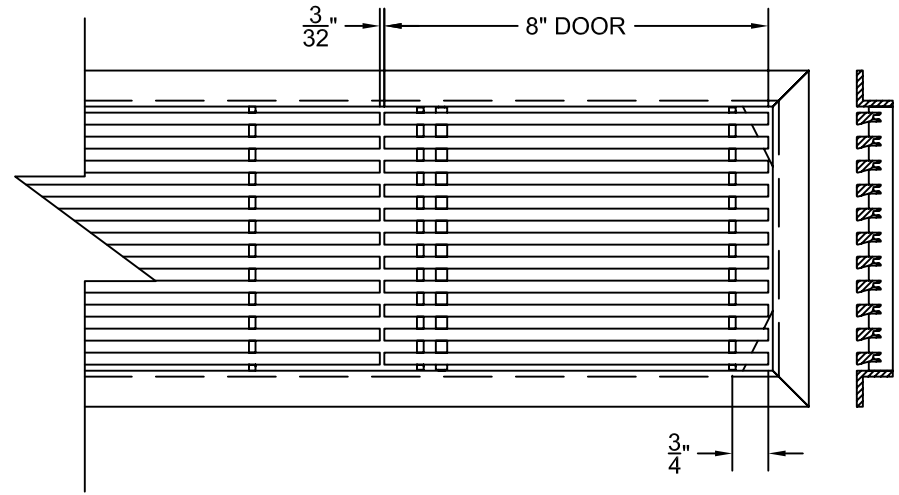

PART # **AAG200B0448 (STOCK)**

SECTION VIEW: CUSTOM SCALE

DIRECTION OF GRAIN

PLAN VIEW: CUSTOM SCALE

Material: ALUMINUM

Finish: SATIN WITH CLEAR ANODIZE

Approved:

Date:

LEFT SIDE DOOR

RIGHT SIDE DOOR

Material: ALUMINUM

Finish: SATIN WITH CLEAR ANODIZE

Approved:

Date:

ADVANCED ARCHITECTURAL GRILLES

50 Carnation Avenue, Bldg #3