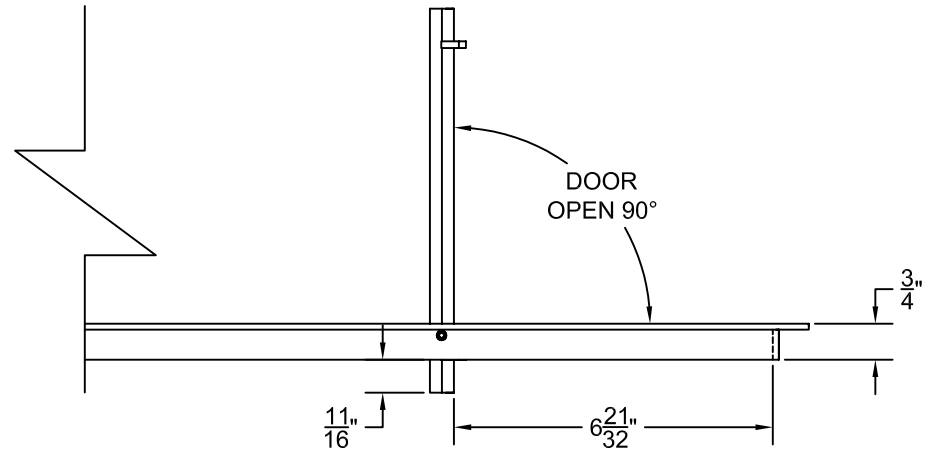

JOB #:

QUOTE #:

AAG200 B FRAME STOCK BAR GRILLE - OPTIONAL ACCESS DOORS

PLAN VIEW: 1/4 SCALE

LEFT SIDE DOOR

RIGHT SIDE DOOR

Material: ALUMINUM

Finish: SATIN WITH CLEAR ANODIZE