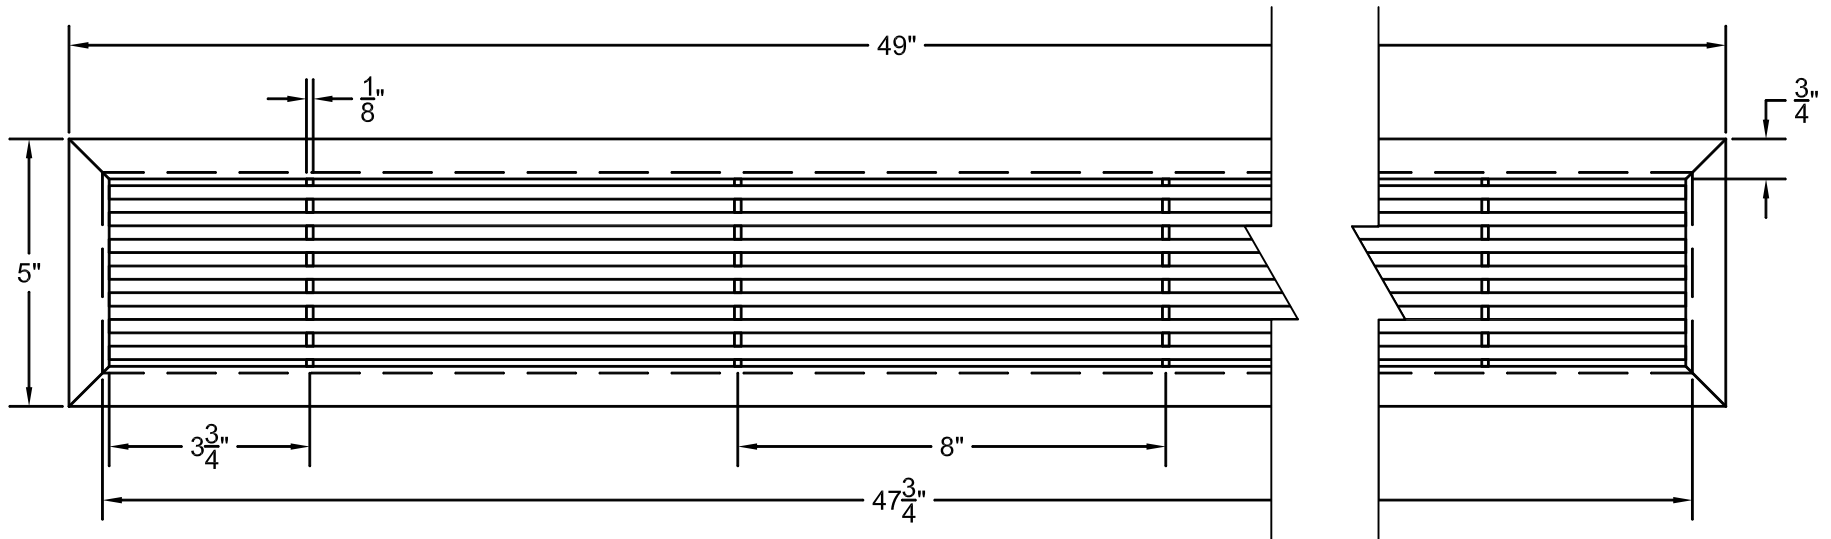

PART # **AAG200B0448 (STOCK)**

DIRECTION OF GRAIN

Material: ALUMINUM

Finish: SATIN WITH CLEAR ANODIZE

Approved:

Date:

ADVANCED ARCHITECTURAL GRILLES

149 Denton Avenue
New Hyde Park, NY 11040
Voice: 516-488-0628 Fax: 516-488-0728

JOB #:

QUOTE #:

AAG200 B FRAME STOCK BAR GRILLE - OPTIONAL ACCESS DOORS

PLAN VIEW: 1/4 SCALE

LEFT SIDE DOOR

RIGHT SIDE DOOR

Material: ALUMINUM

Finish: SATIN WITH CLEAR ANODIZE