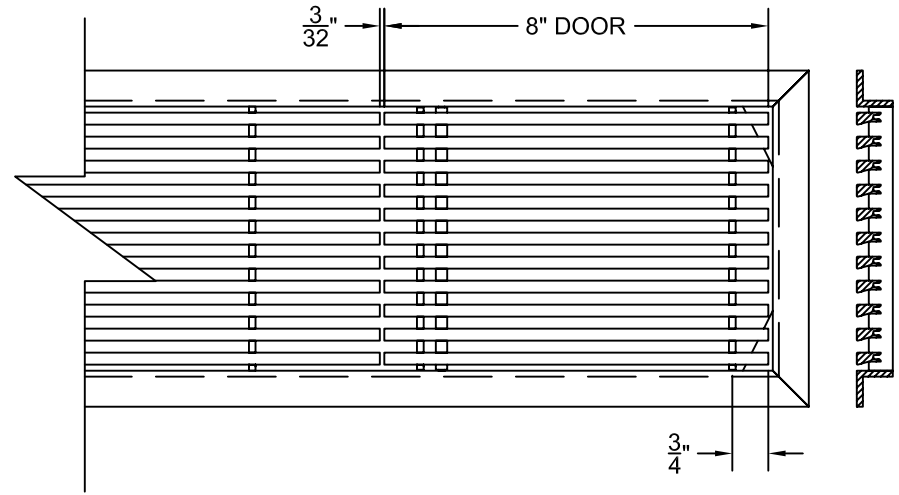

PART # **AAG200B0460 (STOCK)**

DIRECTION OF GRAIN

Material: ALUMINUM

Finish: SATIN WITH CLEAR ANODIZE

Approved:

Date:

ADVANCED ARCHITECTURAL GRILLES

149 Denton Avenue
New Hyde Park, NY 11040

Voice: 516-488-0628 Fax: 516-488-0728

JOB #:

QUOTE #:

AAG200 B FRAME STOCK BAR GRILLE - OPTIONAL ACCESS DOORS

PLAN VIEW: 1/4 SCALE

LEFT SIDE DOOR

RIGHT SIDE DOOR

Material: ALUMINUM