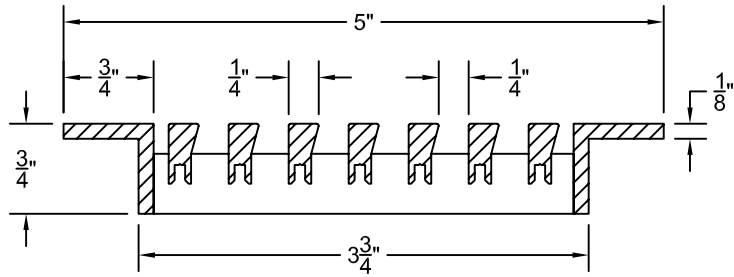

PART # **AAG200B0460 (STOCK)**

**SECTION VIEW: CUSTOM SCALE**

**DIRECTION OF GRAIN**

**PLAN VIEW: CUSTOM SCALE**

Material: ALUMINUM

Finish: SATIN WITH CLEAR ANODIZE

Approved:

Date: