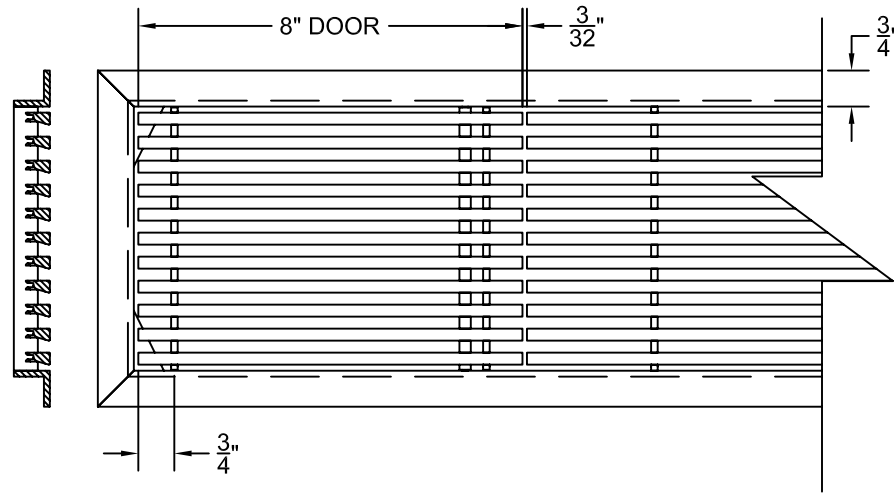

PART # **AAG200B0460 (STOCK)**

DIRECTION OF GRAIN

Material: ALUMINUM

Finish: SATIN WITH CLEAR ANODIZE

Approved:

Date:

ADVANCED ARCHITECTURAL GRILLES

149 Denton Avenue
New Hyde Park, NY 11040

Voice: 516-488-0628 Fax: 516-488-0728

JOB #:

QUOTE #:

AAG200 B FRAME STOCK BAR GRILLE - OPTIONAL ACCESS DOORS

PLAN VIEW: 1/4 SCALE

LEFT SIDE DOOR

RIGHT SIDE DOOR

Material: ALUMINUM