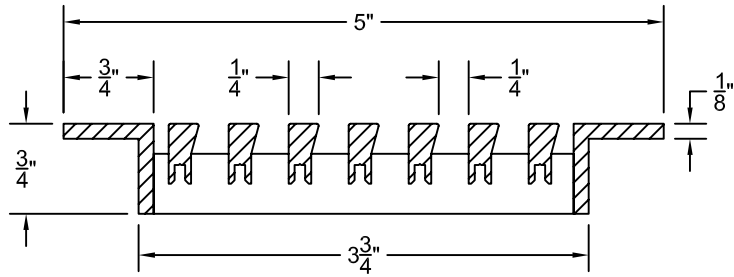

PART # **AAG200B0460 (STOCK)**

DIRECTION OF GRAIN

Material: ALUMINUM

Finish: SATIN WITH CLEAR ANODIZE

Approved:

Date:

ADVANCED ARCHITECTURAL GRILLES

149 Denton Avenue
New Hyde Park, NY 11040

Voice: 516-488-0628 Fax: 516-488-0728

JOB #:

QUOTE #:

AAG200 B FRAME STOCK BAR GRILLE - OPTIONAL ACCESS DOORS

PLAN VIEW: 1/4 SCALE

LEFT SIDE DOOR

RIGHT SIDE DOOR

Material: ALUMINUM