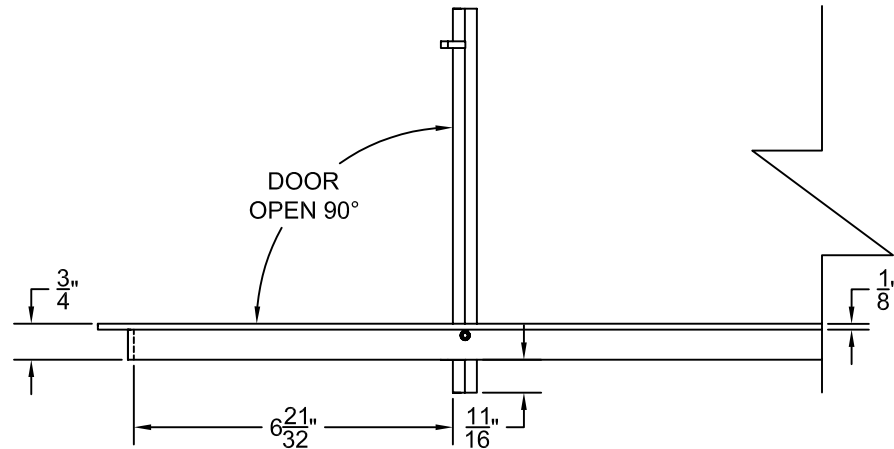

PART # **AAG200B0460 (STOCK)**

DIRECTION OF GRAIN

Material: ALUMINUM

Finish: SATIN WITH CLEAR ANODIZE

Approved:

Date:

ADVANCED ARCHITECTURAL GRILLES

149 Denton Avenue
New Hyde Park, NY 11040

Voice: 516-488-0628 Fax: 516-488-0728

JOB #:

QUOTE #:

AAG200 B FRAME STOCK BAR GRILLE - OPTIONAL ACCESS DOORS

PLAN VIEW: 1/4 SCALE

LEFT SIDE DOOR

RIGHT SIDE DOOR

Material: ALUMINUM