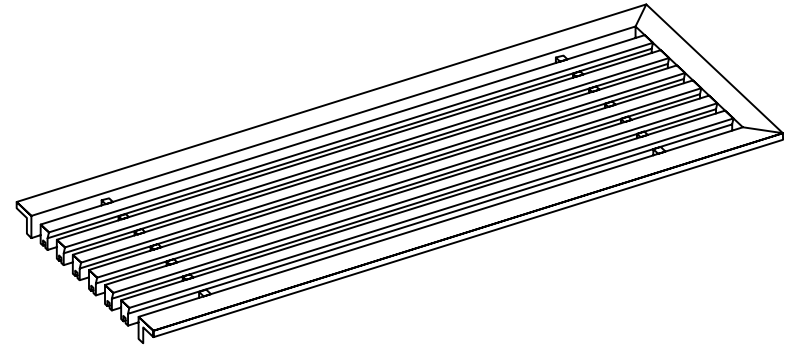

PART # **AAG200B0460 (STOCK)**

DIRECTION OF GRAIN

Material: ALUMINUM

Finish: SATIN WITH CLEAR ANODIZE

Approved:

Date:

ADVANCED ARCHITECTURAL GRILLES

149 Denton Avenue
New Hyde Park, NY 11040

Voice: 516-488-0628 Fax: 516-488-0728

JOB #:

QUOTE #:

AAG200 B FRAME STOCK BAR GRILLE - OPTIONAL ACCESS DOORS

PLAN VIEW: 1/4 SCALE

LEFT SIDE DOOR

RIGHT SIDE DOOR

Material: ALUMINUM