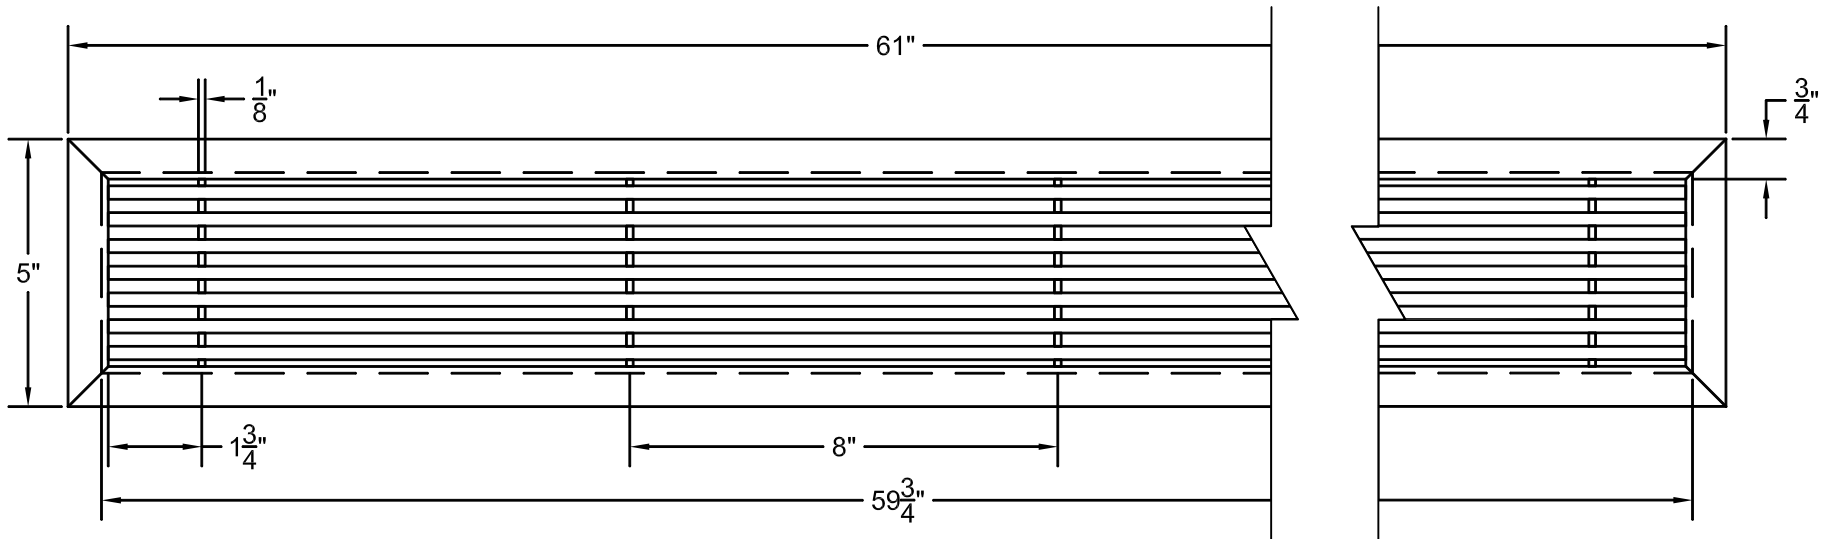

PART # **AAG200B0460 (STOCK)**

**SECTION VIEW: CUSTOM SCALE**

**DIRECTION OF GRAIN**

**PLAN VIEW: CUSTOM SCALE**

Material: ALUMINUM

Finish: SATIN WITH CLEAR ANODIZE

Approved:

Date:

**LEFT SIDE DOOR**

**RIGHT SIDE DOOR**

Material: ALUMINUM

Finish: SATIN WITH CLEAR ANODIZE

Approved:

Date:

**ADVANCED ARCHITECTURAL GRILLES**

50 Carnation Avenue, Bldg #3