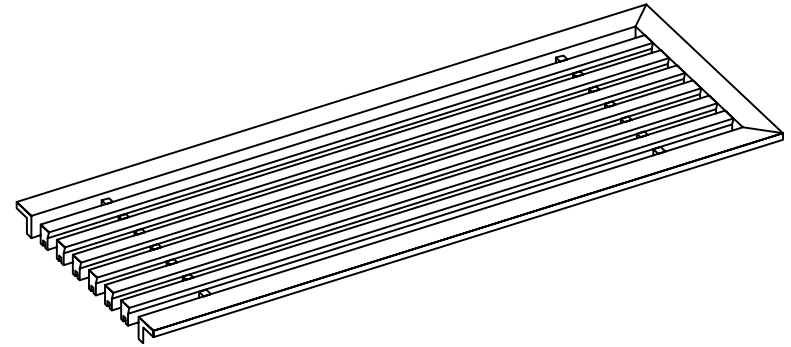

PART # **AAG200B0460 (STOCK)**

**SECTION VIEW: CUSTOM SCALE**

**DIRECTION OF GRAIN**

**PLAN VIEW: CUSTOM SCALE**

Material: ALUMINUM

Finish: SATIN WITH CLEAR ANODIZE

Approved:

Date:

**ADVANCED ARCHITECTURAL GRILLES**

50 Carnation Avenue, Bldg #3

Floral Park, NY 11001

Voice: 516-488-0628 Fax: 516-488-0728

JOB #:

QUOTE #:

**AAG200 B FRAME STOCK BAR GRILLE - OPTIONAL ACCESS DOORS**

**PLAN VIEW: 1/4 SCALE**

**LEFT SIDE DOOR**

**RIGHT SIDE DOOR**

Material: ALUMINUM

Finish: SATIN WITH CLEAR ANODIZE

Approved:

Date:

**ADVANCED ARCHITECTURAL GRILLES**

50 Carnation Avenue, Bldg #3