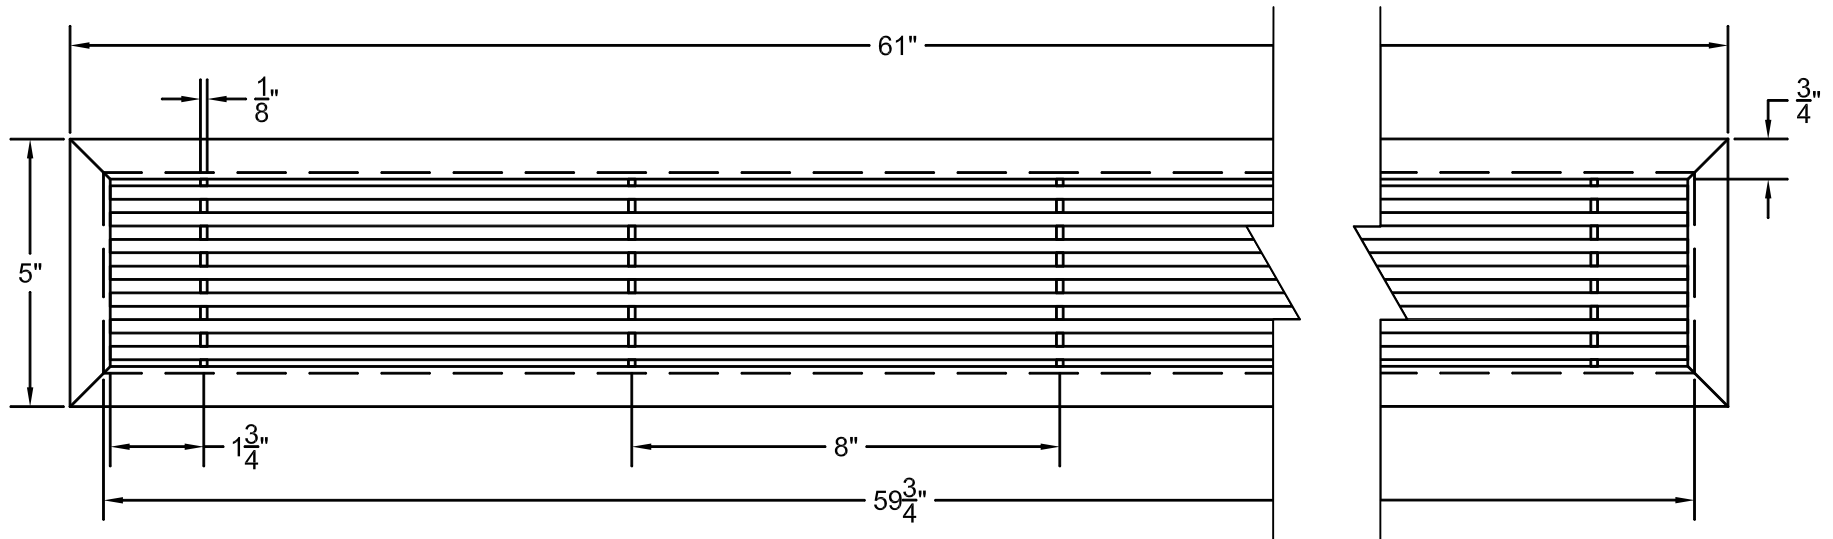

PART # **AAG200B0460 (STOCK)**

DIRECTION OF GRAIN

Material: ALUMINUM

Finish: SATIN WITH CLEAR ANODIZE

Approved:

Date:

ADVANCED ARCHITECTURAL GRILLES

149 Denton Avenue
New Hyde Park, NY 11040

Voice: 516-488-0628 Fax: 516-488-0728

JOB #:

QUOTE #:

AAG200 B FRAME STOCK BAR GRILLE - OPTIONAL ACCESS DOORS

PLAN VIEW: 1/4 SCALE

LEFT SIDE DOOR

RIGHT SIDE DOOR

Material: ALUMINUM