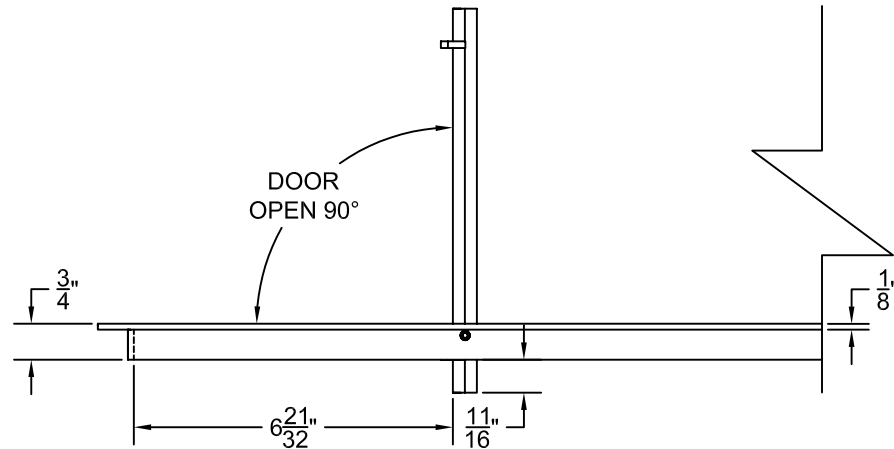

PART # **AAG200B0524 (STOCK)**

DIRECTION OF GRAIN

Material: ALUMINUM

Finish: SATIN WITH CLEAR ANODIZE

Approved:

Date:

ADVANCED ARCHITECTURAL GRILLES

50 Carnation Avenue, Bldg #3

Floral Park, NY 11001

Voice: 516-488-0628 Fax: 516-488-0728

JOB #:

QUOTE #:

AAG200 B FRAME STOCK BAR GRILLE - OPTIONAL ACCESS DOORS

PLAN VIEW: 1/4 SCALE

LEFT SIDE DOOR

RIGHT SIDE DOOR