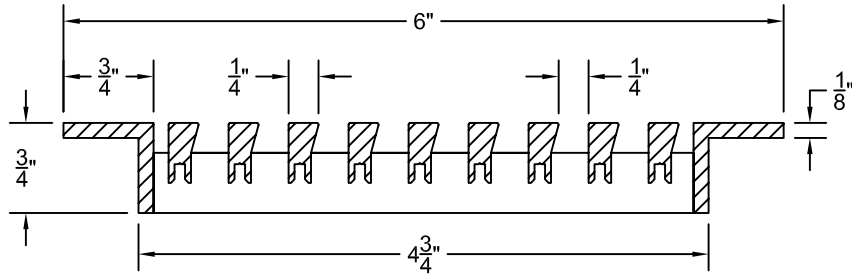

PART # **AAG200B0524 (STOCK)**

**SECTION VIEW: CUSTOM SCALE**

**DIRECTION OF GRAIN**

**PLAN VIEW: CUSTOM SCALE**

Material: ALUMINUM

Finish: SATIN WITH CLEAR ANODIZE

Approved:

Date:

**LEFT SIDE DOOR**

**RIGHT SIDE DOOR**

Material: ALUMINUM

Finish: SATIN WITH CLEAR ANODIZE

Approved:

Date:

**ADVANCED ARCHITECTURAL GRILLES**

149 Denton Avenue  
 New Hyde Park, NY 11040  
 Voice: 516-488-0628 Fax: 516-488-0728