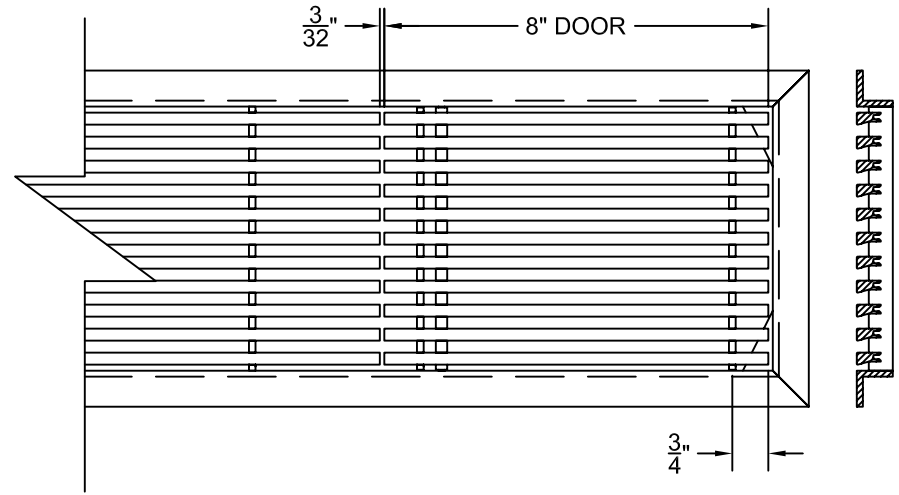

LEFT SIDE DOOR