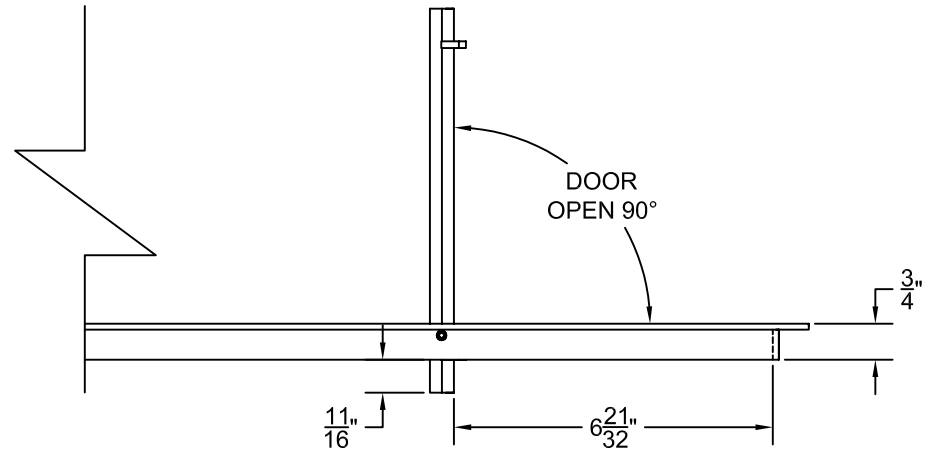

RIGHT SIDE DOOR

Material: ALUMINUM

Finish: SATIN WITH CLEAR ANODIZE

Approved:

Date: