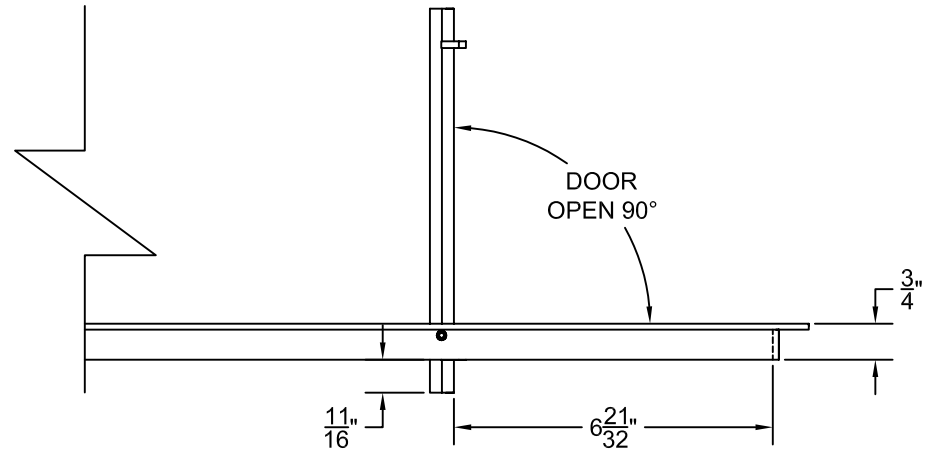

RIGHT SIDE DOOR

Material: ALUMINUM

Finish: SATIN WITH CLEAR ANODIZE

Approved:

Date: