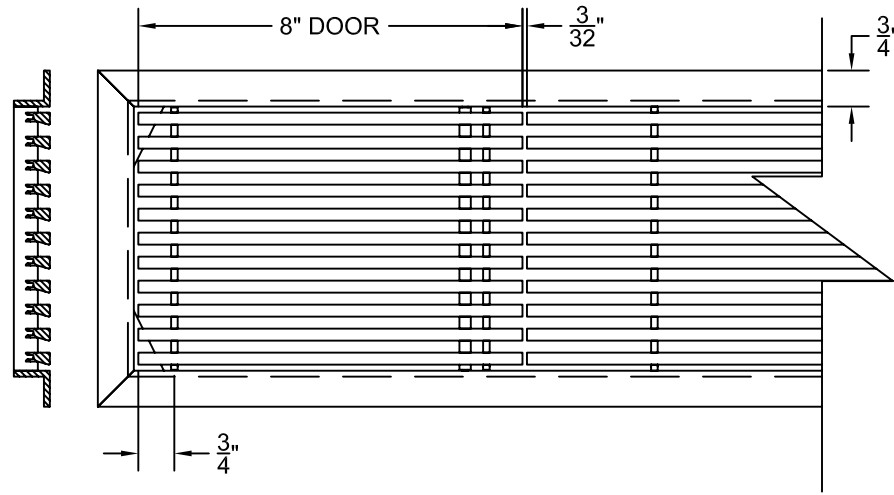

PART # **AAG200B0524 (STOCK)**

DIRECTION OF GRAIN

Material: ALUMINUM

Finish: SATIN WITH CLEAR ANODIZE

Approved:

Date:

ADVANCED ARCHITECTURAL GRILLES

50 Carnation Avenue, Bldg #3

Floral Park, NY 11001

Voice: 516-488-0628 Fax: 516-488-0728

JOB #:

QUOTE #:

AAG200 B FRAME STOCK BAR GRILLE - OPTIONAL ACCESS DOORS

PLAN VIEW: 1/4 SCALE

LEFT SIDE DOOR

RIGHT SIDE DOOR