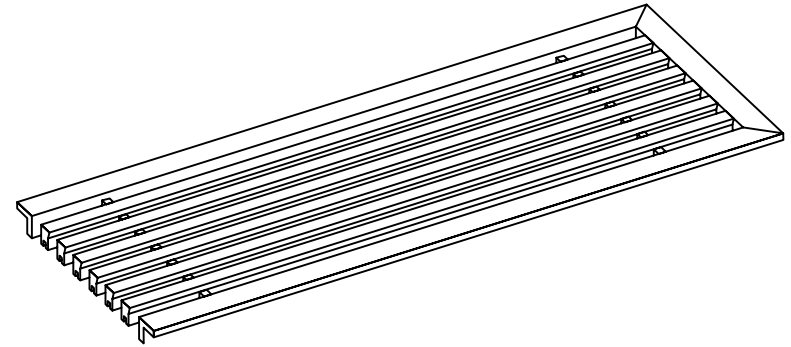

PART # **AAG200B0524 (STOCK)**

**SECTION VIEW: CUSTOM SCALE**

**DIRECTION OF GRAIN**

**PLAN VIEW: CUSTOM SCALE**

Material: ALUMINUM

Finish: SATIN WITH CLEAR ANODIZE

Approved:

Date:

**ADVANCED ARCHITECTURAL GRILLES**

149 Denton Avenue  
New Hyde Park, NY 11040

Voice: 516-488-0628 Fax: 516-488-0728

JOB #:

QUOTE #:

**AAG200 B FRAME STOCK BAR GRILLE - OPTIONAL ACCESS DOORS**

**PLAN VIEW: 1/4 SCALE**

**LEFT SIDE DOOR**

**RIGHT SIDE DOOR**

Material: ALUMINUM

Finish: SATIN WITH CLEAR ANODIZE

Approved:

Date:

**ADVANCED ARCHITECTURAL GRILLES**

149 Denton Avenue  
 New Hyde Park, NY 11040  
 Voice: 516-488-0628 Fax: 516-488-0728