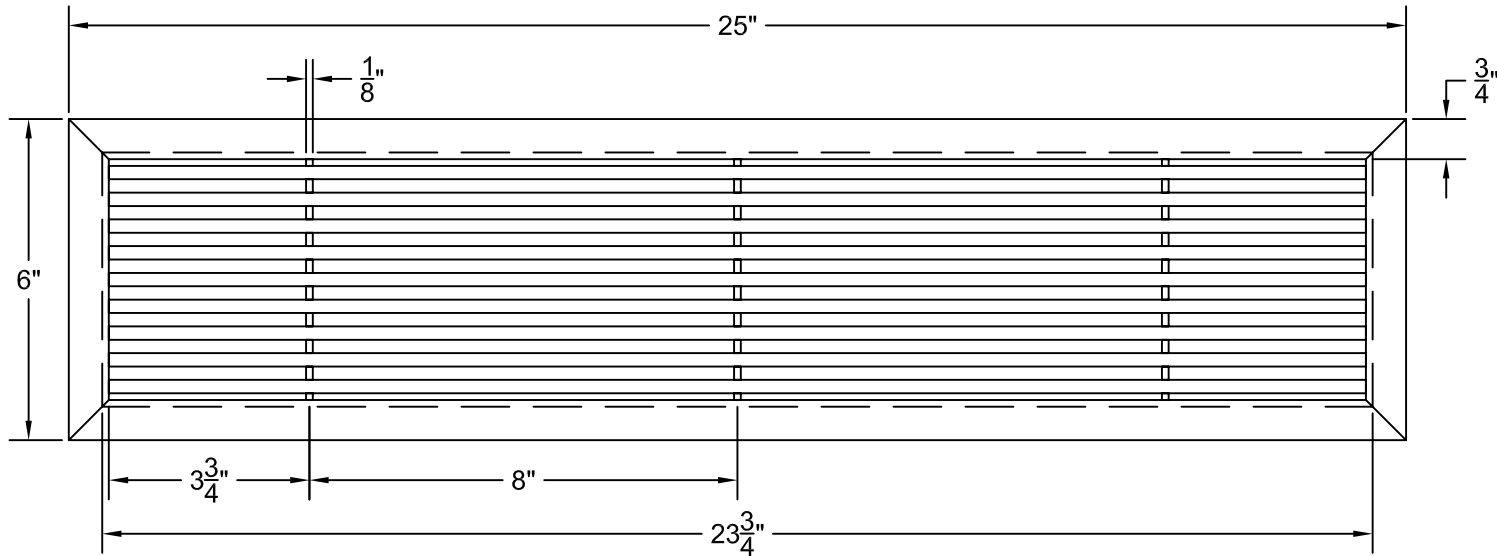

PART # **AAG200B0524 (STOCK)**

**SECTION VIEW: CUSTOM SCALE**

**DIRECTION OF GRAIN**

**PLAN VIEW: CUSTOM SCALE**

Material: ALUMINUM

Finish: SATIN WITH CLEAR ANODIZE

Approved:

Date: