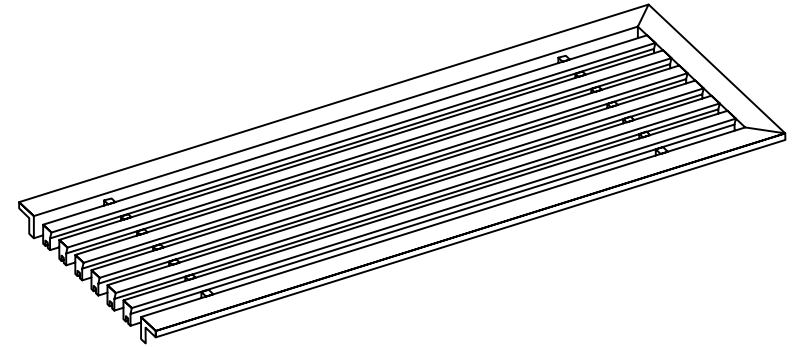

PART # **AAG200B0524 (STOCK)**

DIRECTION OF GRAIN

Material: ALUMINUM

Finish: SATIN WITH CLEAR ANODIZE

Approved:

Date:

ADVANCED ARCHITECTURAL GRILLES

50 Carnation Avenue, Bldg #3

Floral Park, NY 11001

Voice: 516-488-0628 Fax: 516-488-0728

JOB #:

QUOTE #:

AAG200 B FRAME STOCK BAR GRILLE - OPTIONAL ACCESS DOORS

PLAN VIEW: 1/4 SCALE

LEFT SIDE DOOR

RIGHT SIDE DOOR