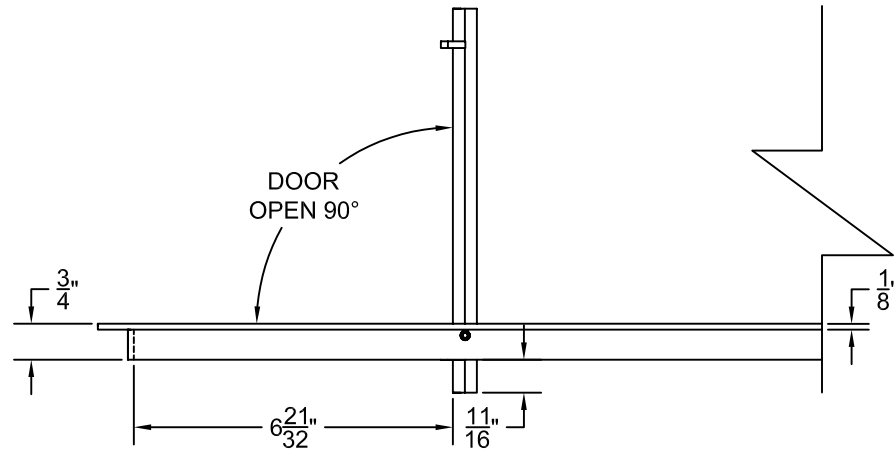

LEFT SIDE DOOR