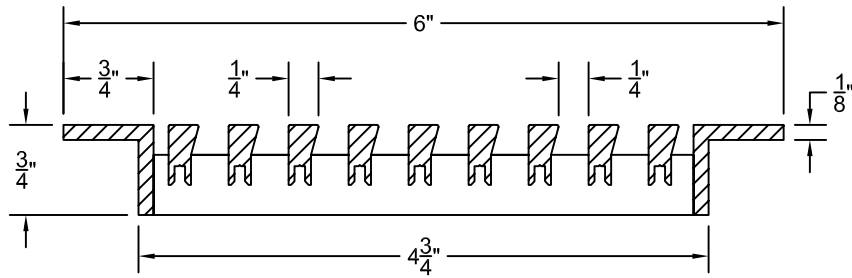

PART # **AAG200B0524 (STOCK)**

DIRECTION OF GRAIN

Material: ALUMINUM

Finish: SATIN WITH CLEAR ANODIZE

Approved:

Date:

ADVANCED ARCHITECTURAL GRILLES

50 Carnation Avenue, Bldg #3

Floral Park, NY 11001

Voice: 516-488-0628 Fax: 516-488-0728

JOB #:

QUOTE #:

AAG200 B FRAME STOCK BAR GRILLE - OPTIONAL ACCESS DOORS

PLAN VIEW: 1/4 SCALE

LEFT SIDE DOOR

RIGHT SIDE DOOR