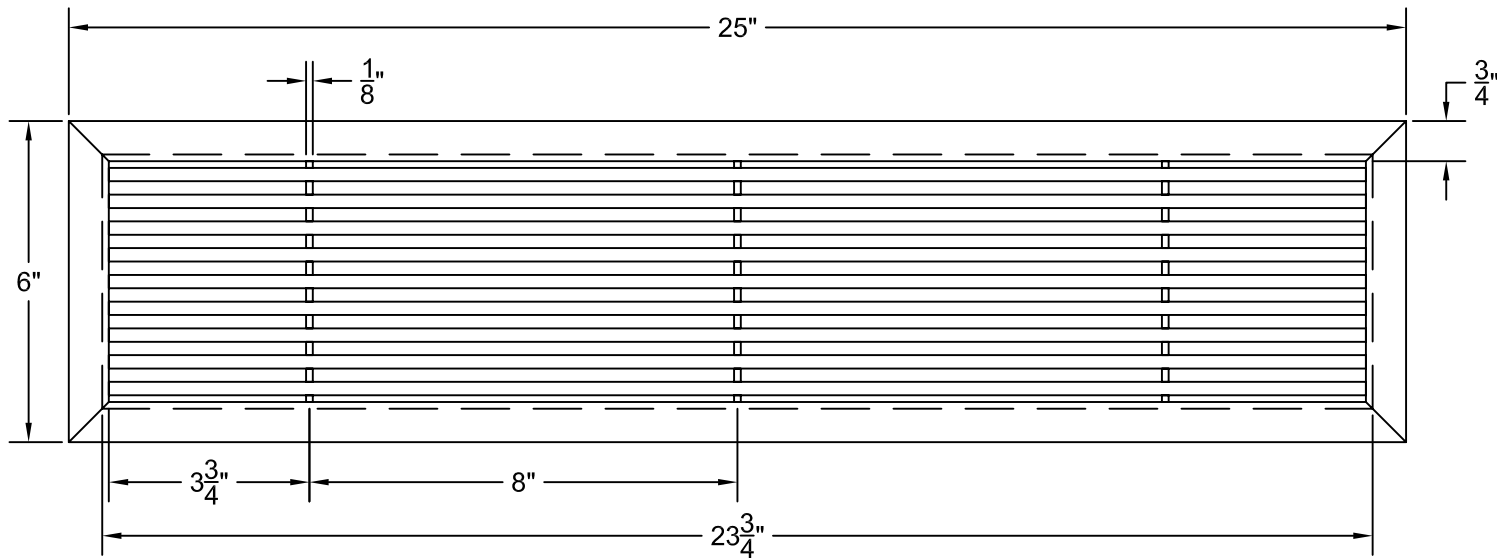

PART # **AAG200B0524 (STOCK)**

DIRECTION OF GRAIN

Material: ALUMINUM

Finish: SATIN WITH CLEAR ANODIZE

Approved:

Date:

ADVANCED ARCHITECTURAL GRILLES

50 Carnation Avenue, Bldg #3