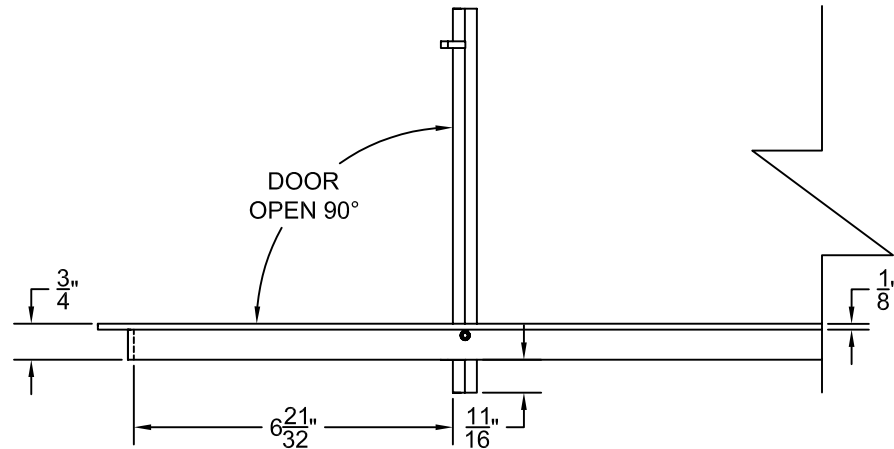

PART # **AAG200B0530 (STOCK)**

DIRECTION OF GRAIN

PLAN VIEW: CUSTOM SCALE

Material: ALUMINUM

Finish: SATIN WITH CLEAR ANODIZE

Approved:

Date:

ADVANCED ARCHITECTURAL GRILLES

149 Denton Avenue

New Hyde Park, NY 11040

Voice: 516-488-0628 Fax: 516-488-0728

JOB #:

QUOTE #:

AAG200 B FRAME STOCK BAR GRILLE - OPTIONAL ACCESS DOORS

PLAN VIEW: 1/4 SCALE

LEFT SIDE DOOR

RIGHT SIDE DOOR

Material: ALUMINUM

Finish: SATIN WITH CLEAR ANODIZE

Approved:

Date:

ADVANCED ARCHITECTURAL GRILLES

149 Denton Avenue
 New Hyde Park, NY 11040
 Voice: 516-488-0628 Fax: 516-488-0728

JOB #: