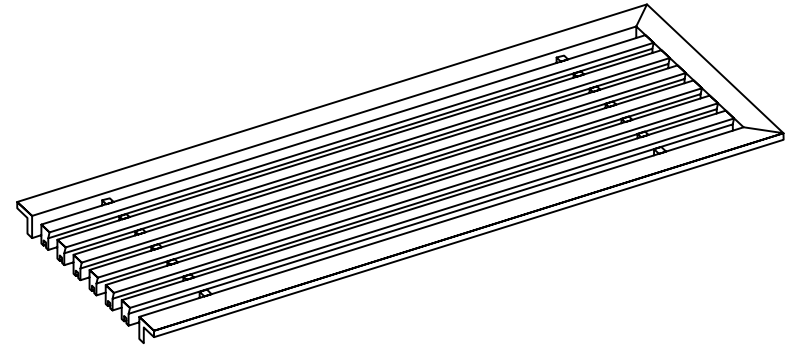

PART # **AAG200B0530 (STOCK)**

DIRECTION OF GRAIN

Material: ALUMINUM

Finish: SATIN WITH CLEAR ANODIZE

Approved:

Date:

**ADVANCED ARCHITECTURAL GRILLES**

50 Carnation Avenue, Bldg #3

Floral Park, NY 11001

Voice: 516-488-0628 Fax: 516-488-0728

JOB #:

QUOTE #:

**AAG200 B FRAME STOCK BAR GRILLE - OPTIONAL ACCESS DOORS**

**PLAN VIEW: 1/4 SCALE**

**LEFT SIDE DOOR**

**RIGHT SIDE DOOR**