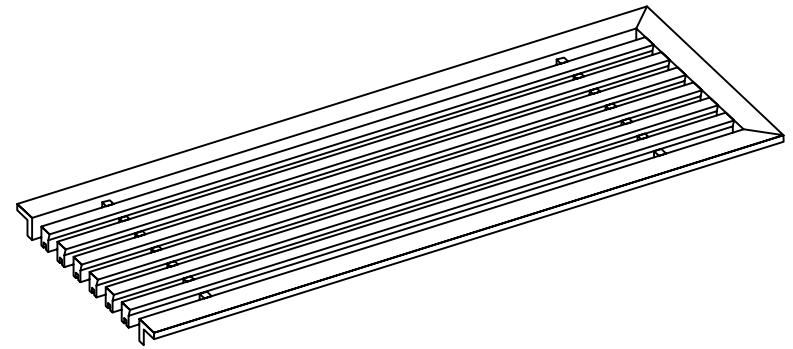

PART # **AAG200B0530 (STOCK)**

DIRECTION OF GRAIN

PLAN VIEW: CUSTOM SCALE

Material: ALUMINUM

Finish: SATIN WITH CLEAR ANODIZE

Approved:

Date:

ADVANCED ARCHITECTURAL GRILLES

149 Denton Avenue

New Hyde Park, NY 11040

Voice: 516-488-0628 Fax: 516-488-0728

JOB #:

QUOTE #:

AAG200 B FRAME STOCK BAR GRILLE - OPTIONAL ACCESS DOORS

PLAN VIEW: 1/4 SCALE

LEFT SIDE DOOR

RIGHT SIDE DOOR

Material: ALUMINUM

Finish: SATIN WITH CLEAR ANODIZE

Approved:

Date:

ADVANCED ARCHITECTURAL GRILLES

149 Denton Avenue
 New Hyde Park, NY 11040
 Voice: 516-488-0628 Fax: 516-488-0728

JOB #: