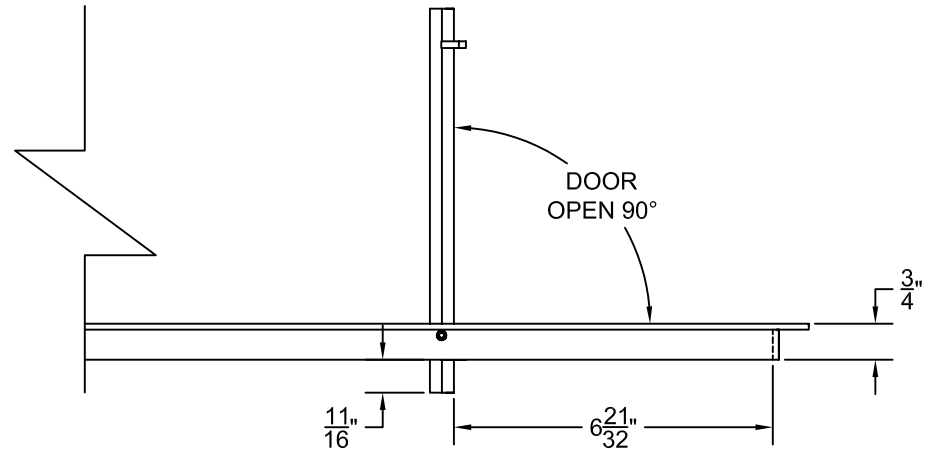

PART # **AAG200B0530 (STOCK)**

DIRECTION OF GRAIN

PLAN VIEW: CUSTOM SCALE

Material: ALUMINUM

Finish: SATIN WITH CLEAR ANODIZE

Approved:

Date:

ADVANCED ARCHITECTURAL GRILLES

RIGHT SIDE DOOR

Material: ALUMINUM

Finish: SATIN WITH CLEAR ANODIZE

Approved:

Date:

ADVANCED ARCHITECTURAL GRILLES

149 Denton Avenue
 New Hyde Park, NY 11040
 Voice: 516-488-0628 Fax: 516-488-0728

JOB #: