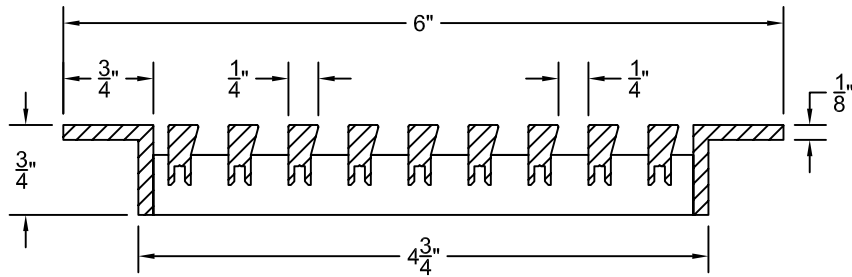

PART # **AAG200B0530 (STOCK)**

DIRECTION OF GRAIN

Material: ALUMINUM

Finish: SATIN WITH CLEAR ANODIZE

Approved:

Date:

**ADVANCED ARCHITECTURAL GRILLES**

50 Carnation Avenue, Bldg #3