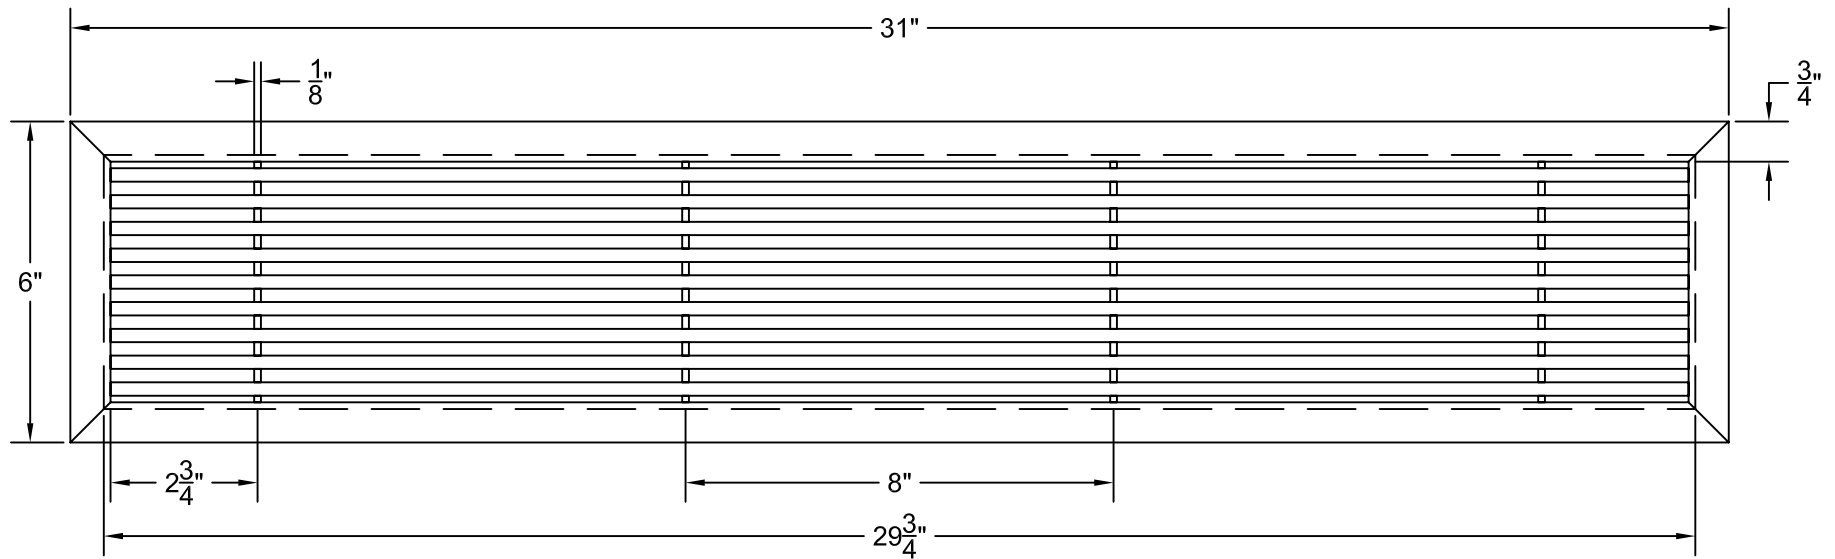

PART # **AAG200B0530 (STOCK)**

DIRECTION OF GRAIN

PLAN VIEW: CUSTOM SCALE

Material: ALUMINUM

Finish: SATIN WITH CLEAR ANODIZE

Approved:

Date:

ADVANCED ARCHITECTURAL GRILLES

RIGHT SIDE DOOR

Material: ALUMINUM

Finish: SATIN WITH CLEAR ANODIZE

Approved:

Date:

ADVANCED ARCHITECTURAL GRILLES

149 Denton Avenue
 New Hyde Park, NY 11040
 Voice: 516-488-0628 Fax: 516-488-0728

JOB #: