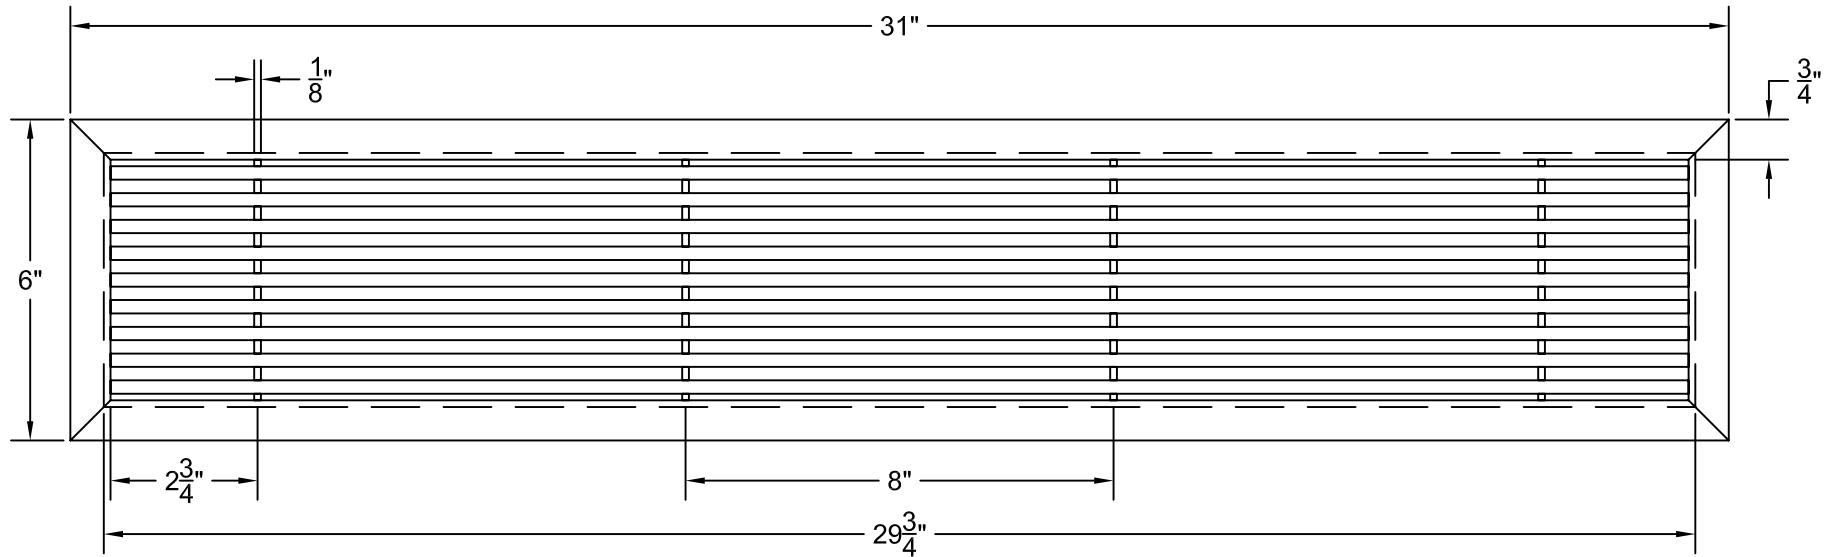

PART # **AAG200B0530 (STOCK)**

DIRECTION OF GRAIN

Material: ALUMINUM

Finish: SATIN WITH CLEAR ANODIZE

Approved:

Date:

**ADVANCED ARCHITECTURAL GRILLES**

50 Carnation Avenue, Bldg #3