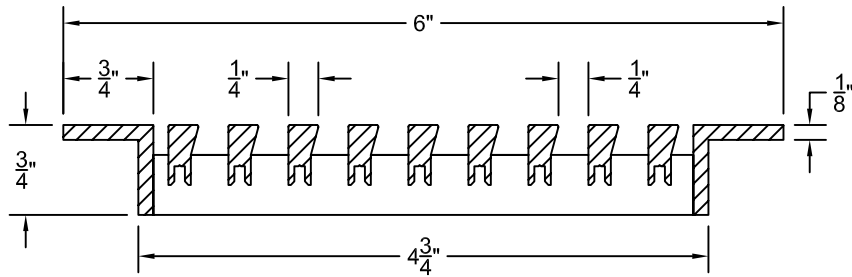

PART # **AAG200B0530 (STOCK)**

DIRECTION OF GRAIN

PLAN VIEW: CUSTOM SCALE

Material: ALUMINUM

Finish: SATIN WITH CLEAR ANODIZE

Approved:

Date:

ADVANCED ARCHITECTURAL GRILLES

149 Denton Avenue

New Hyde Park, NY 11040

Voice: 516-488-0628 Fax: 516-488-0728

JOB #:

QUOTE #:

AAG200 B FRAME STOCK BAR GRILLE - OPTIONAL ACCESS DOORS

PLAN VIEW: 1/4 SCALE

LEFT SIDE DOOR

RIGHT SIDE DOOR

Material: ALUMINUM

Finish: SATIN WITH CLEAR ANODIZE

Approved:

Date:

ADVANCED ARCHITECTURAL GRILLES

149 Denton Avenue
 New Hyde Park, NY 11040
 Voice: 516-488-0628 Fax: 516-488-0728

JOB #: