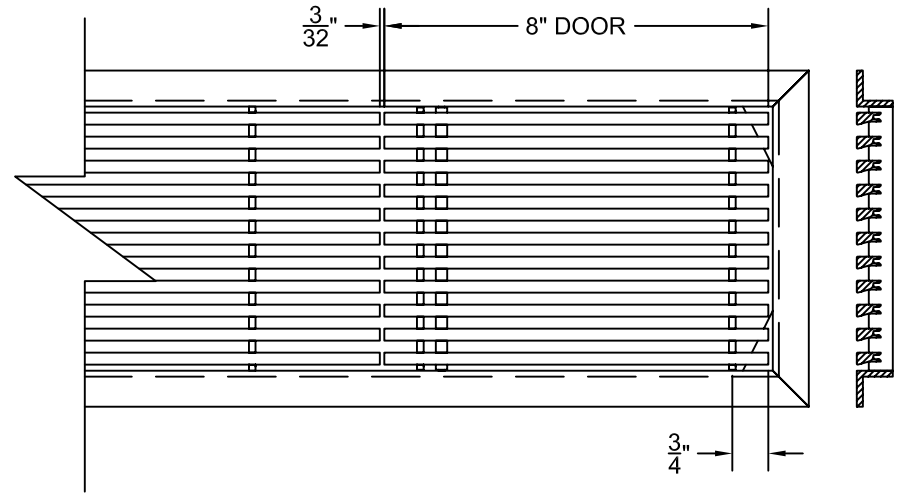

LEFT SIDE DOOR