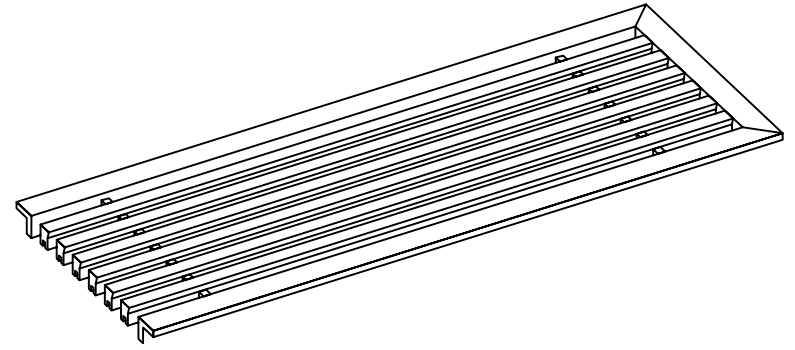

PART # **AAG200B0536 (STOCK)**

SECTION VIEW: CUSTOM SCALE

DIRECTION OF GRAIN

PLAN VIEW: CUSTOM SCALE

Material: ALUMINUM

Finish: SATIN WITH CLEAR ANODIZE

Approved:

Date:

ADVANCED ARCHITECTURAL GRILLES

149 Denton Avenue
New Hyde Park, NY 11040
Voice: 516-488-0628 Fax: 516-488-0728

JOB #:

QUOTE #:

AAG200 B FRAME STOCK BAR GRILLE - OPTIONAL ACCESS DOORS

PLAN VIEW: 1/4 SCALE

LEFT SIDE DOOR

RIGHT SIDE DOOR

Material: ALUMINUM

Finish: SATIN WITH CLEAR ANODIZE

Approved:

Date:

ADVANCED ARCHITECTURAL GRILLES

149 Denton Avenue
 New Hyde Park, NY 11040
 Voice: 516-488-0628 Fax: 516-488-0728

JOB #: