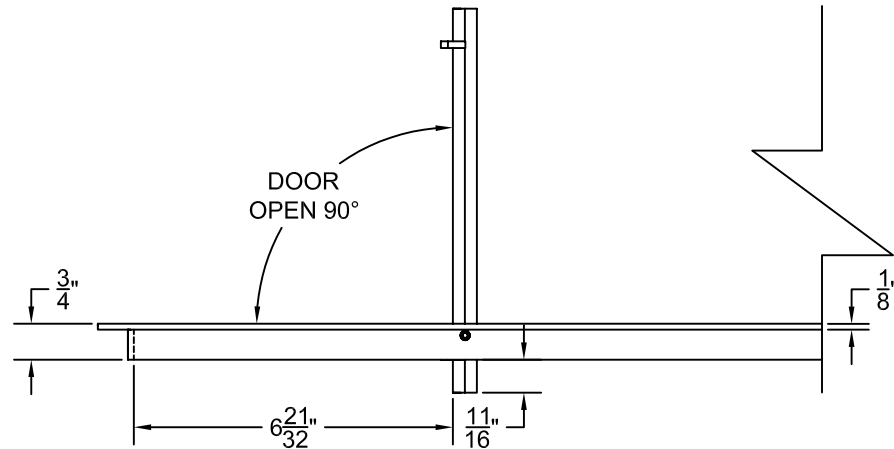

PART # **AAG200B0536 (STOCK)**

DIRECTION OF GRAIN

Material: ALUMINUM

Finish: SATIN WITH CLEAR ANODIZE

Approved:

Date:

ADVANCED ARCHITECTURAL GRILLES
50 Carnation Avenue, Bldg #3
Floral Park, NY 11001
Voice: 516-488-0628 Fax: 516-488-0728

JOB #:

QUOTE #:

AAG200 B FRAME STOCK BAR GRILLE - OPTIONAL ACCESS DOORS

PLAN VIEW: 1/4 SCALE

LEFT SIDE DOOR

RIGHT SIDE DOOR

Material: ALUMINUM

Finish: SATIN WITH CLEAR ANODIZE