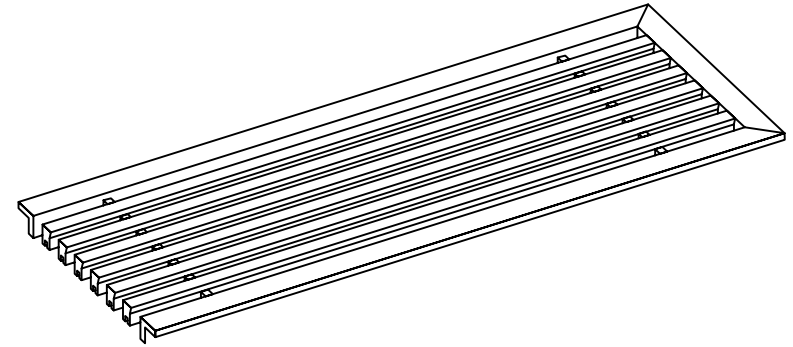

PART # **AAG200B0536 (STOCK)**

DIRECTION OF GRAIN

Material: ALUMINUM

Finish: SATIN WITH CLEAR ANODIZE

Approved:

Date:

ADVANCED ARCHITECTURAL GRILLES
50 Carnation Avenue, Bldg #3
Floral Park, NY 11001
Voice: 516-488-0628 Fax: 516-488-0728

JOB #:

QUOTE #:

AAG200 B FRAME STOCK BAR GRILLE - OPTIONAL ACCESS DOORS

PLAN VIEW: 1/4 SCALE

LEFT SIDE DOOR

RIGHT SIDE DOOR

Material: ALUMINUM

Finish: SATIN WITH CLEAR ANODIZE