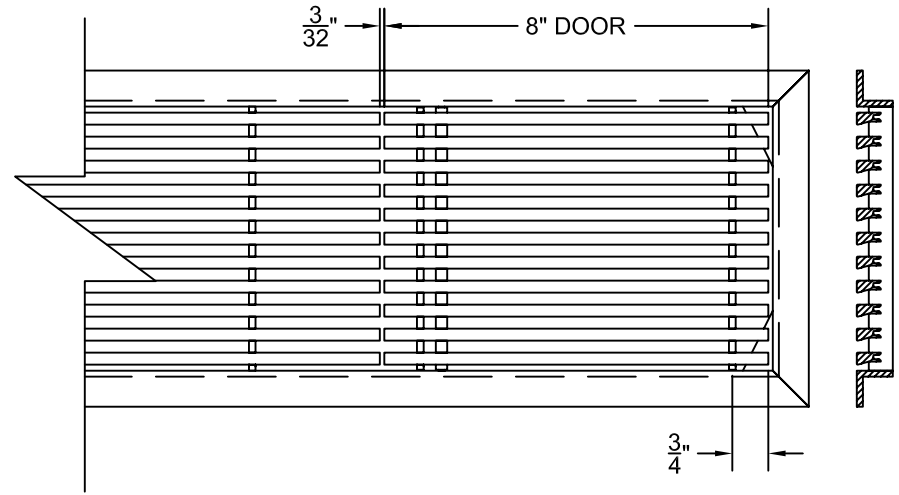

PART # **AAG200B0536 (STOCK)**

DIRECTION OF GRAIN

Material: ALUMINUM

Finish: SATIN WITH CLEAR ANODIZE

Approved:

Date:

ADVANCED ARCHITECTURAL GRILLES
50 Carnation Avenue, Bldg #3
Floral Park, NY 11001
Voice: 516-488-0628 Fax: 516-488-0728

JOB #:

QUOTE #:

AAG200 B FRAME STOCK BAR GRILLE - OPTIONAL ACCESS DOORS

PLAN VIEW: 1/4 SCALE

LEFT SIDE DOOR

RIGHT SIDE DOOR

Material: ALUMINUM

Finish: SATIN WITH CLEAR ANODIZE