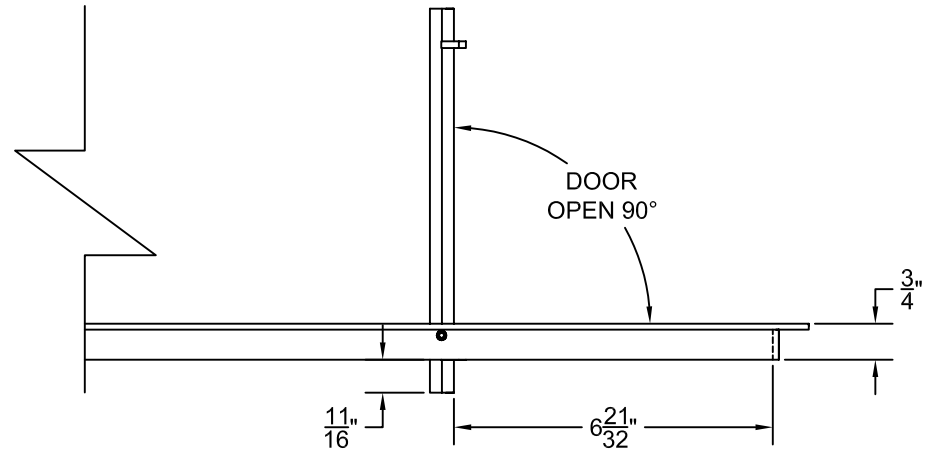

JOB #:

QUOTE #:

AAG200 B FRAME STOCK BAR GRILLE - OPTIONAL ACCESS DOORS

PLAN VIEW: 1/4 SCALE

LEFT SIDE DOOR

RIGHT SIDE DOOR

Material: ALUMINUM

Finish: SATIN WITH CLEAR ANODIZE