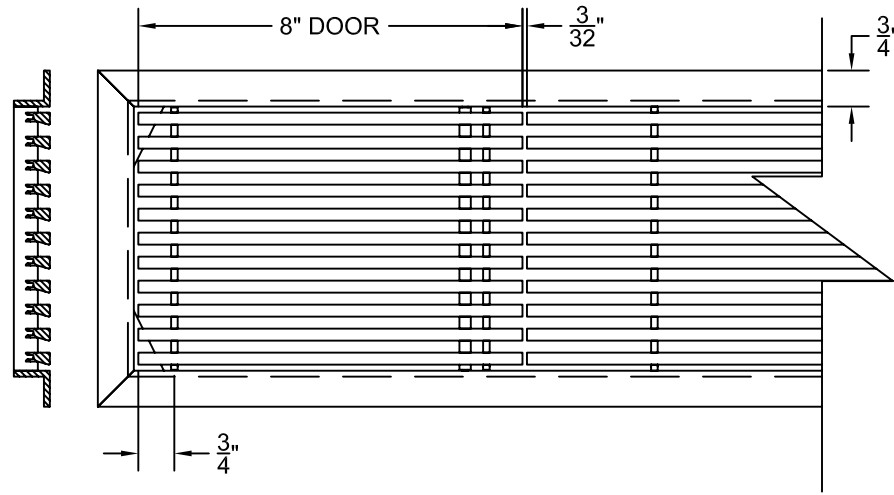

PART # **AAG200B0536 (STOCK)**

DIRECTION OF GRAIN

Material: ALUMINUM

Finish: SATIN WITH CLEAR ANODIZE

Approved:

Date:

ADVANCED ARCHITECTURAL GRILLES
50 Carnation Avenue, Bldg #3
Floral Park, NY 11001
Voice: 516-488-0628 Fax: 516-488-0728

JOB #:

QUOTE #:

AAG200 B FRAME STOCK BAR GRILLE - OPTIONAL ACCESS DOORS

PLAN VIEW: 1/4 SCALE

LEFT SIDE DOOR

RIGHT SIDE DOOR

Material: ALUMINUM

Finish: SATIN WITH CLEAR ANODIZE