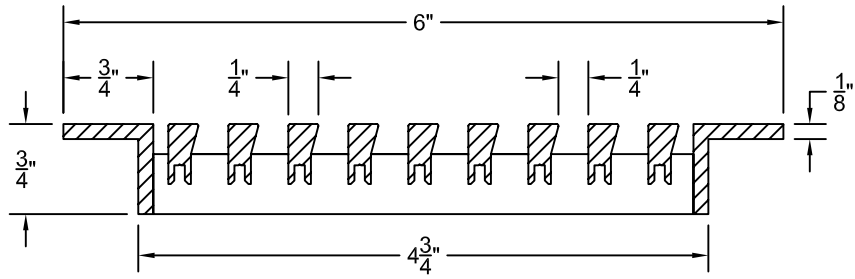

PART # **AAG200B0536 (STOCK)**

SECTION VIEW: CUSTOM SCALE

DIRECTION OF GRAIN

PLAN VIEW: CUSTOM SCALE

Material: ALUMINUM

Finish: SATIN WITH CLEAR ANODIZE

Approved:

Date:

RIGHT SIDE DOOR

Material: ALUMINUM

Finish: SATIN WITH CLEAR ANODIZE

Approved:

Date:

ADVANCED ARCHITECTURAL GRILLES

149 Denton Avenue
 New Hyde Park, NY 11040
 Voice: 516-488-0628 Fax: 516-488-0728

JOB #: