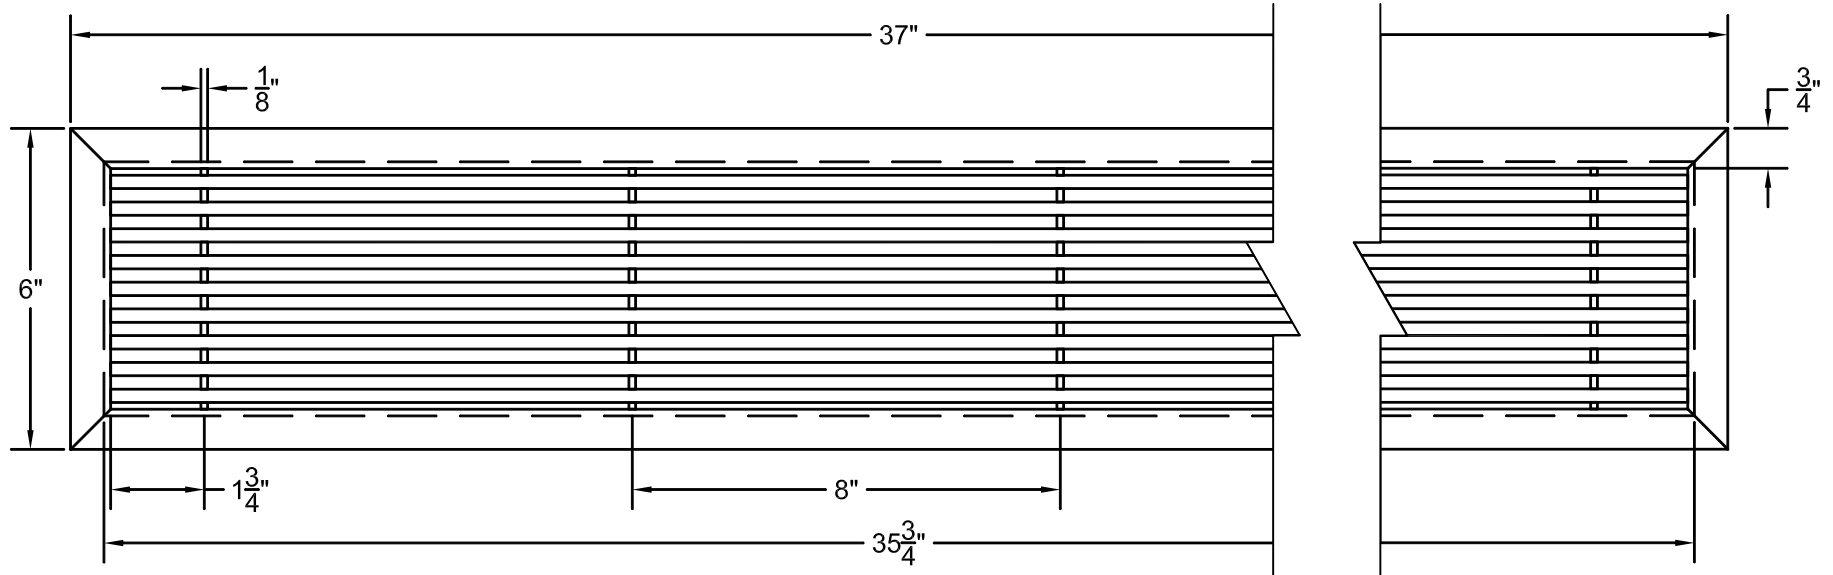

PART # **AAG200B0536 (STOCK)**

DIRECTION OF GRAIN

Material: ALUMINUM

Finish: SATIN WITH CLEAR ANODIZE

Approved:

Date:

ADVANCED ARCHITECTURAL GRILLES
50 Carnation Avenue, Bldg #3
Floral Park, NY 11001
Voice: 516-488-0628 Fax: 516-488-0728

JOB #:

QUOTE #:

AAG200 B FRAME STOCK BAR GRILLE - OPTIONAL ACCESS DOORS

PLAN VIEW: 1/4 SCALE

LEFT SIDE DOOR

RIGHT SIDE DOOR

Material: ALUMINUM

Finish: SATIN WITH CLEAR ANODIZE