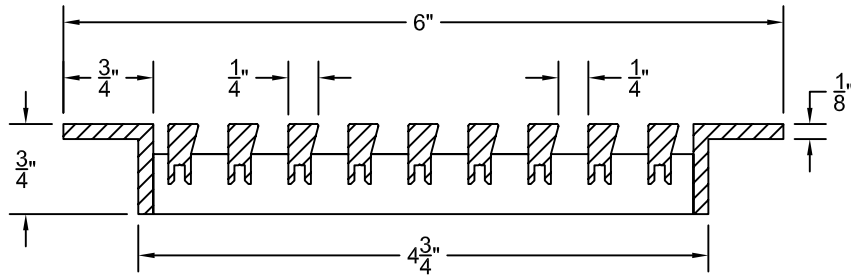

PART # **AAG200B0536 (STOCK)**

DIRECTION OF GRAIN

Material: ALUMINUM

Finish: SATIN WITH CLEAR ANODIZE

Approved:

Date:

ADVANCED ARCHITECTURAL GRILLES
50 Carnation Avenue, Bldg #3
Floral Park, NY 11001
Voice: 516-488-0628 Fax: 516-488-0728

JOB #:

QUOTE #:

AAG200 B FRAME STOCK BAR GRILLE - OPTIONAL ACCESS DOORS

PLAN VIEW: 1/4 SCALE

LEFT SIDE DOOR

RIGHT SIDE DOOR

Material: ALUMINUM

Finish: SATIN WITH CLEAR ANODIZE