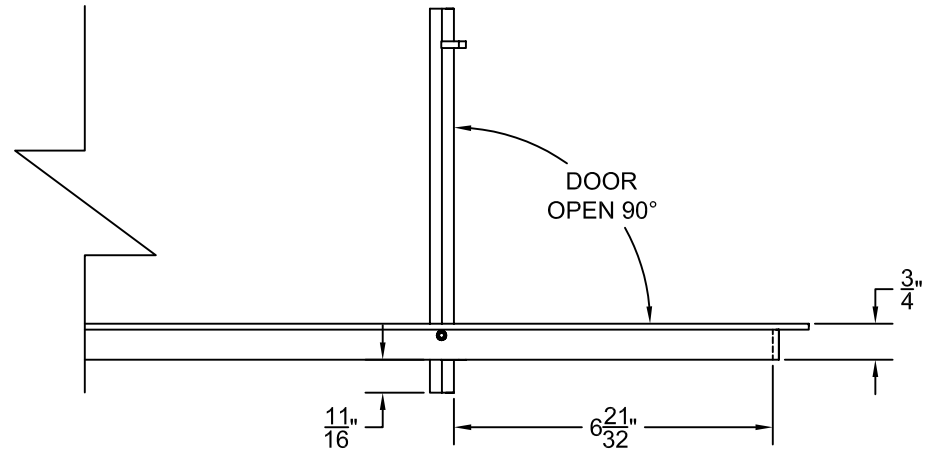

RIGHT SIDE DOOR

Material: ALUMINUM

Finish: SATIN WITH CLEAR ANODIZE

Approved:

Date: