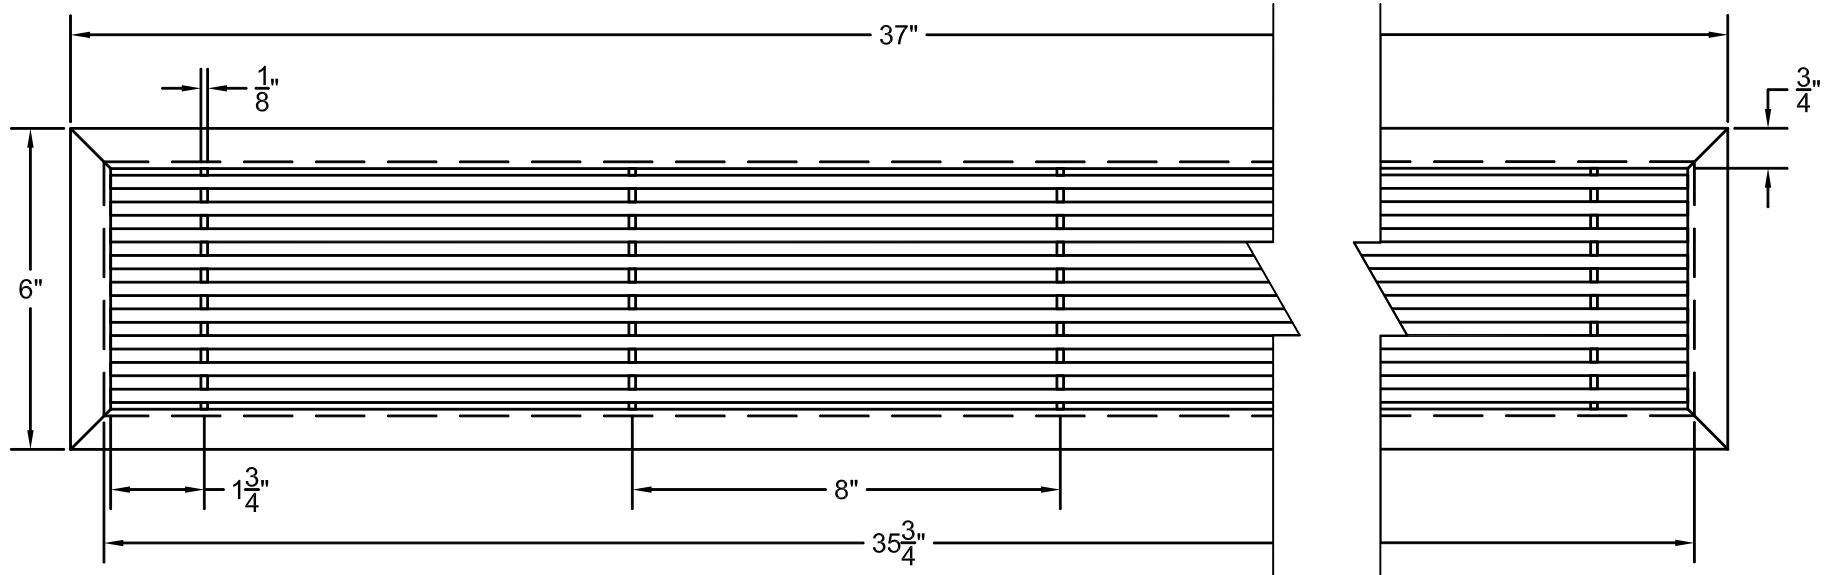

PART # **AAG200B0536 (STOCK)**

SECTION VIEW: CUSTOM SCALE

DIRECTION OF GRAIN

PLAN VIEW: CUSTOM SCALE

Material: ALUMINUM

Finish: SATIN WITH CLEAR ANODIZE

Approved:

Date:

RIGHT SIDE DOOR

Material: ALUMINUM

Finish: SATIN WITH CLEAR ANODIZE

Approved:

Date:

ADVANCED ARCHITECTURAL GRILLES

149 Denton Avenue
 New Hyde Park, NY 11040
 Voice: 516-488-0628 Fax: 516-488-0728

JOB #: