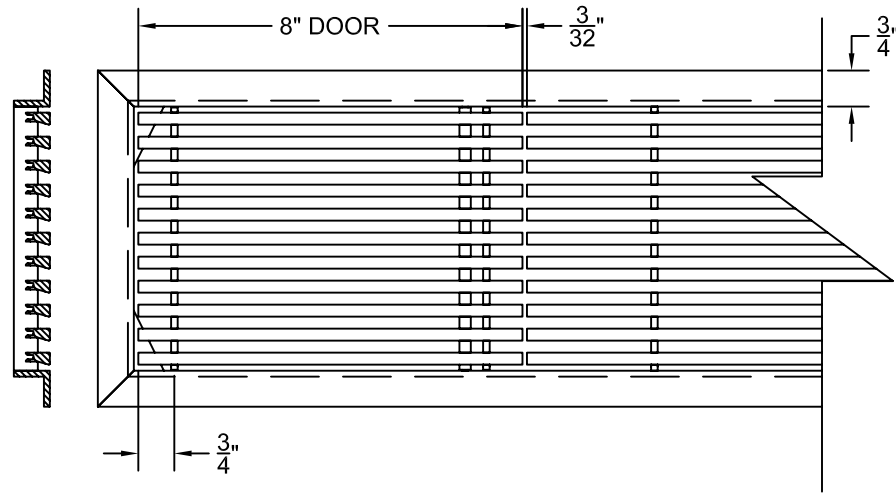

PART # **AAG200B0542 (STOCK)**

DIRECTION OF GRAIN

Material: ALUMINUM

Finish: SATIN WITH CLEAR ANODIZE

Approved:

Date:

ADVANCED ARCHITECTURAL GRILLES

149 Denton Avenue
New Hyde Park, NY 11040
Voice: 516-488-0628 Fax: 516-488-0728

JOB #:

QUOTE #:

AAG200 B FRAME STOCK BAR GRILLE - OPTIONAL ACCESS DOORS

PLAN VIEW: 1/4 SCALE

LEFT SIDE DOOR

RIGHT SIDE DOOR

Material: ALUMINUM

Finish: SATIN WITH CLEAR ANODIZE