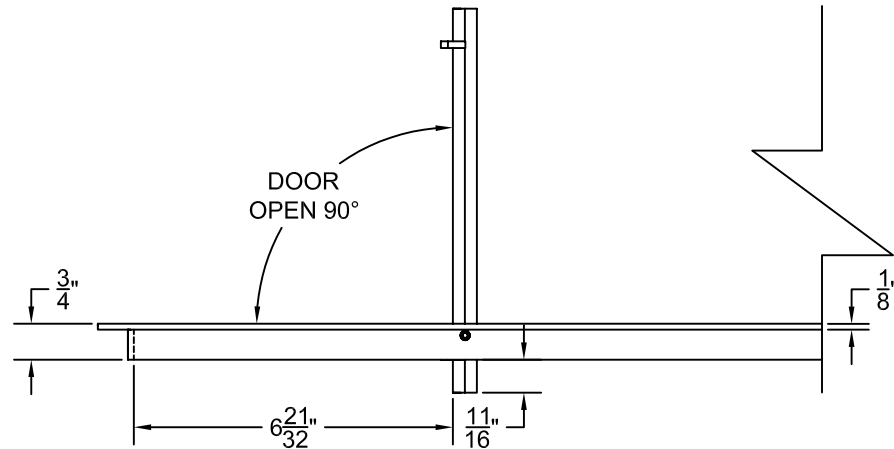

PART # **AAG200B0542 (STOCK)**

DIRECTION OF GRAIN

Material: ALUMINUM

Finish: SATIN WITH CLEAR ANODIZE

Approved:

Date:

ADVANCED ARCHITECTURAL GRILLES

50 Carnation Avenue, Bldg #3

Floral Park, NY 11001

Voice: 516-488-0628 Fax: 516-488-0728

JOB #:

QUOTE #:

AAG200 B FRAME STOCK BAR GRILLE - OPTIONAL ACCESS DOORS

PLAN VIEW: 1/4 SCALE

LEFT SIDE DOOR

RIGHT SIDE DOOR