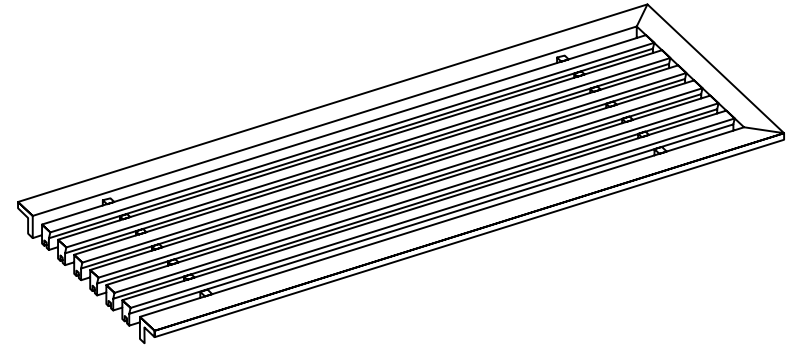

PART # **AAG200B0542 (STOCK)**

DIRECTION OF GRAIN

Material: ALUMINUM

Finish: SATIN WITH CLEAR ANODIZE

Approved:

Date:

ADVANCED ARCHITECTURAL GRILLES

149 Denton Avenue
New Hyde Park, NY 11040
Voice: 516-488-0628 Fax: 516-488-0728

JOB #:

QUOTE #:

AAG200 B FRAME STOCK BAR GRILLE - OPTIONAL ACCESS DOORS

PLAN VIEW: 1/4 SCALE

LEFT SIDE DOOR

RIGHT SIDE DOOR

Material: ALUMINUM

Finish: SATIN WITH CLEAR ANODIZE