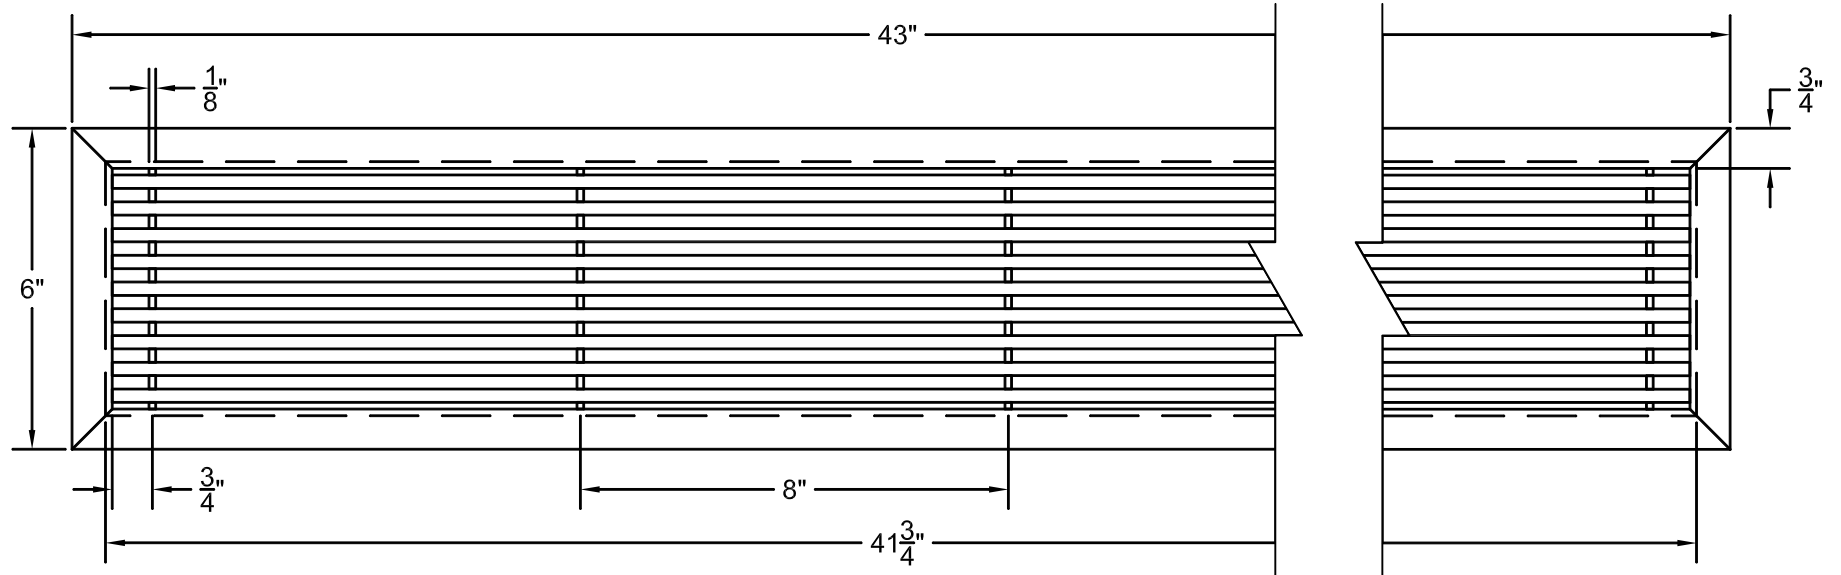

PART # **AAG200B0542 (STOCK)**

DIRECTION OF GRAIN

Material: ALUMINUM

Finish: SATIN WITH CLEAR ANODIZE

Approved:

Date:

ADVANCED ARCHITECTURAL GRILLES

50 Carnation Avenue, Bldg #3

Floral Park, NY 11001

Voice: 516-488-0628 Fax: 516-488-0728

JOB #:

QUOTE #:

AAG200 B FRAME STOCK BAR GRILLE - OPTIONAL ACCESS DOORS

PLAN VIEW: 1/4 SCALE

LEFT SIDE DOOR

RIGHT SIDE DOOR