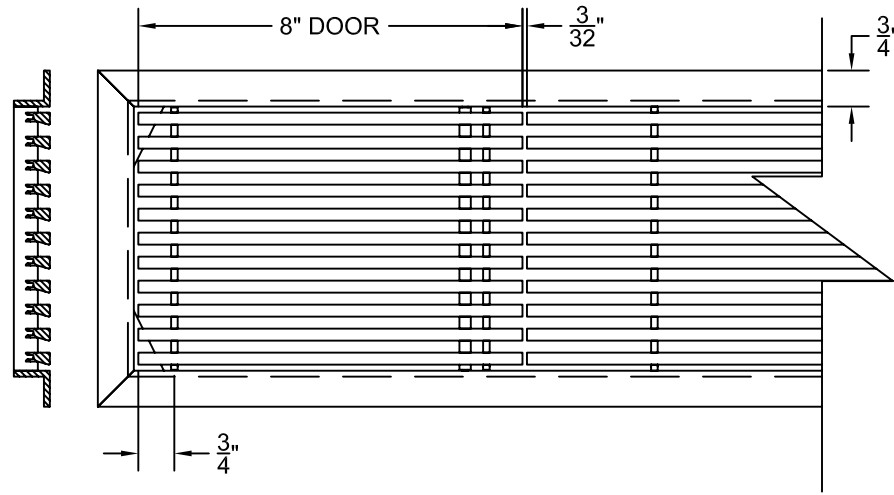

PART # **AAG200B0542 (STOCK)**

DIRECTION OF GRAIN

Material: ALUMINUM

Finish: SATIN WITH CLEAR ANODIZE

Approved:

Date:

ADVANCED ARCHITECTURAL GRILLES

50 Carnation Avenue, Bldg #3

Floral Park, NY 11001

Voice: 516-488-0628 Fax: 516-488-0728

JOB #:

QUOTE #:

AAG200 B FRAME STOCK BAR GRILLE - OPTIONAL ACCESS DOORS

PLAN VIEW: 1/4 SCALE

LEFT SIDE DOOR

RIGHT SIDE DOOR