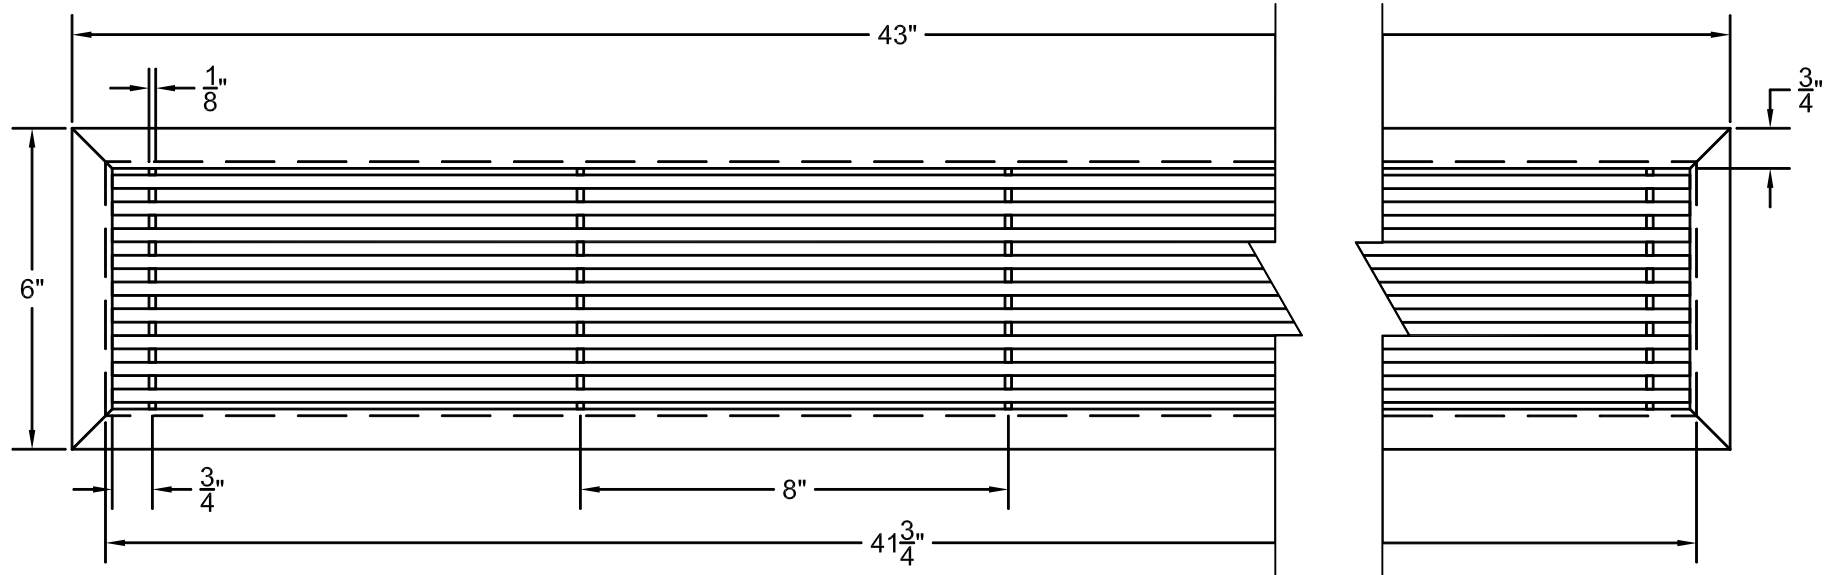

PART # **AAG200B0542 (STOCK)**

DIRECTION OF GRAIN

Material: ALUMINUM

Finish: SATIN WITH CLEAR ANODIZE

Approved:

Date:

ADVANCED ARCHITECTURAL GRILLES

149 Denton Avenue
New Hyde Park, NY 11040
Voice: 516-488-0628 Fax: 516-488-0728

JOB #:

QUOTE #:

AAG200 B FRAME STOCK BAR GRILLE - OPTIONAL ACCESS DOORS

PLAN VIEW: 1/4 SCALE

LEFT SIDE DOOR

RIGHT SIDE DOOR

Material: ALUMINUM

Finish: SATIN WITH CLEAR ANODIZE