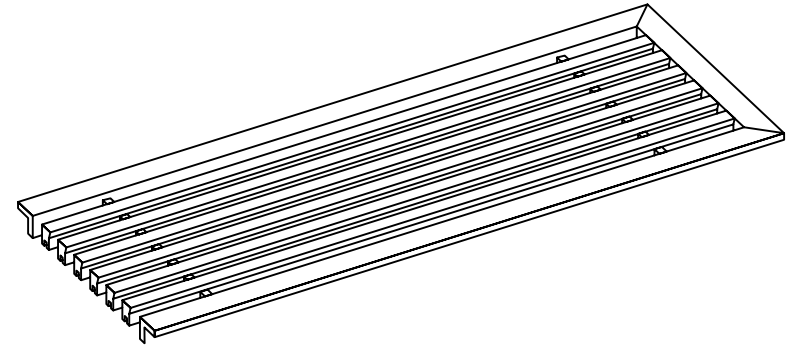

PART # **AAG200B0542 (STOCK)**

DIRECTION OF GRAIN

Material: ALUMINUM

Finish: SATIN WITH CLEAR ANODIZE

Approved:

Date:

ADVANCED ARCHITECTURAL GRILLES

50 Carnation Avenue, Bldg #3

Floral Park, NY 11001

Voice: 516-488-0628 Fax: 516-488-0728

JOB #:

QUOTE #:

AAG200 B FRAME STOCK BAR GRILLE - OPTIONAL ACCESS DOORS

PLAN VIEW: 1/4 SCALE

LEFT SIDE DOOR

RIGHT SIDE DOOR