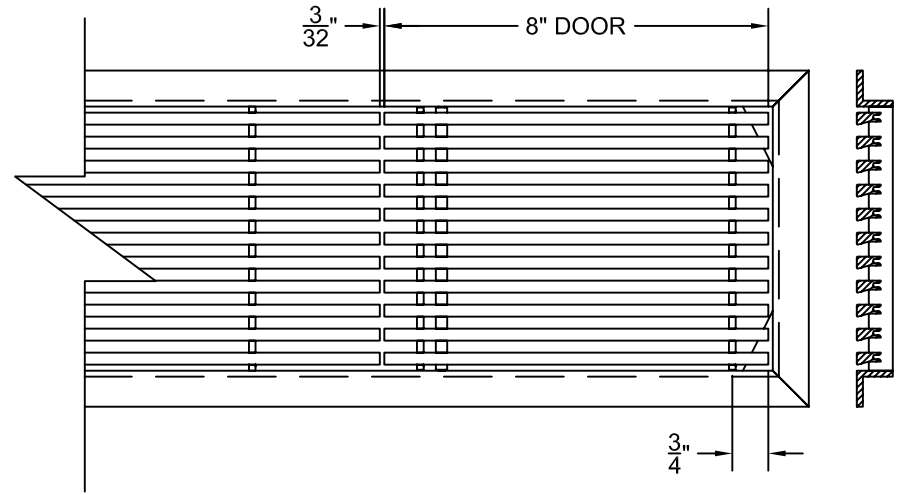

PART # **AAG200B0542 (STOCK)**

DIRECTION OF GRAIN

Material: ALUMINUM

Finish: SATIN WITH CLEAR ANODIZE

Approved:

Date:

ADVANCED ARCHITECTURAL GRILLES

149 Denton Avenue
New Hyde Park, NY 11040
Voice: 516-488-0628 Fax: 516-488-0728

JOB #:

QUOTE #:

AAG200 B FRAME STOCK BAR GRILLE - OPTIONAL ACCESS DOORS

PLAN VIEW: 1/4 SCALE

LEFT SIDE DOOR

RIGHT SIDE DOOR

Material: ALUMINUM

Finish: SATIN WITH CLEAR ANODIZE