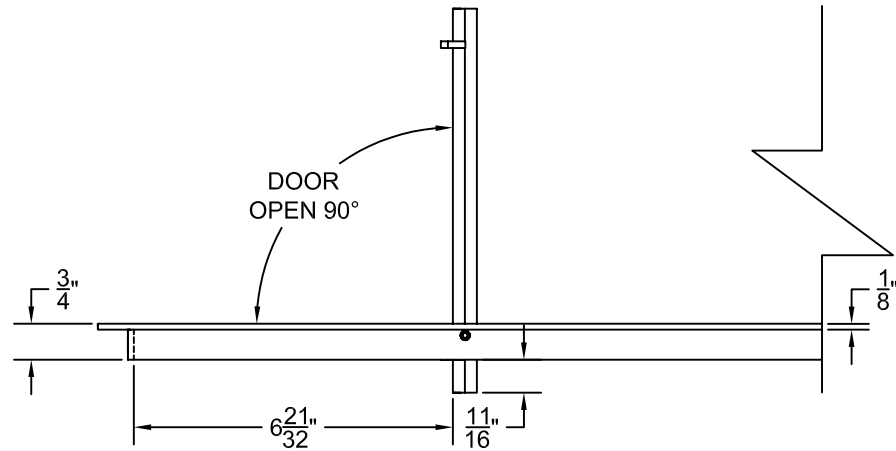

PART # **AAG200B0542 (STOCK)**

DIRECTION OF GRAIN

Material: ALUMINUM

Finish: SATIN WITH CLEAR ANODIZE

Approved:

Date:

ADVANCED ARCHITECTURAL GRILLES

149 Denton Avenue
New Hyde Park, NY 11040
Voice: 516-488-0628 Fax: 516-488-0728

JOB #:

QUOTE #:

AAG200 B FRAME STOCK BAR GRILLE - OPTIONAL ACCESS DOORS

PLAN VIEW: 1/4 SCALE

LEFT SIDE DOOR

RIGHT SIDE DOOR

Material: ALUMINUM

Finish: SATIN WITH CLEAR ANODIZE