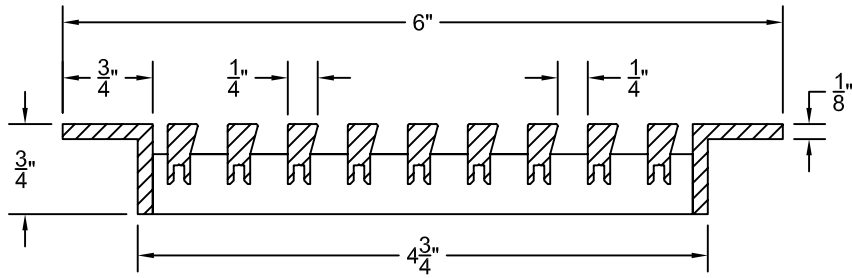

PART # **AAG200B0542 (STOCK)**

DIRECTION OF GRAIN

Material: ALUMINUM

Finish: SATIN WITH CLEAR ANODIZE

Approved:

Date:

ADVANCED ARCHITECTURAL GRILLES

149 Denton Avenue
New Hyde Park, NY 11040
Voice: 516-488-0628 Fax: 516-488-0728

JOB #:

QUOTE #:

AAG200 B FRAME STOCK BAR GRILLE - OPTIONAL ACCESS DOORS

PLAN VIEW: 1/4 SCALE

LEFT SIDE DOOR

RIGHT SIDE DOOR

Material: ALUMINUM

Finish: SATIN WITH CLEAR ANODIZE