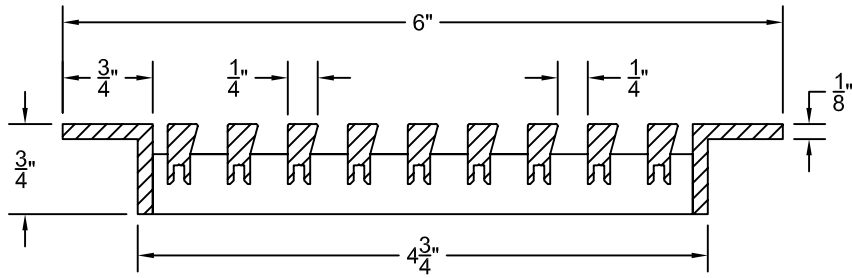

PART # **AAG200B0542 (STOCK)**

DIRECTION OF GRAIN

Material: ALUMINUM

Finish: SATIN WITH CLEAR ANODIZE

Approved:

Date:

ADVANCED ARCHITECTURAL GRILLES

50 Carnation Avenue, Bldg #3

Floral Park, NY 11001

Voice: 516-488-0628 Fax: 516-488-0728

JOB #:

QUOTE #:

AAG200 B FRAME STOCK BAR GRILLE - OPTIONAL ACCESS DOORS

PLAN VIEW: 1/4 SCALE

LEFT SIDE DOOR

RIGHT SIDE DOOR