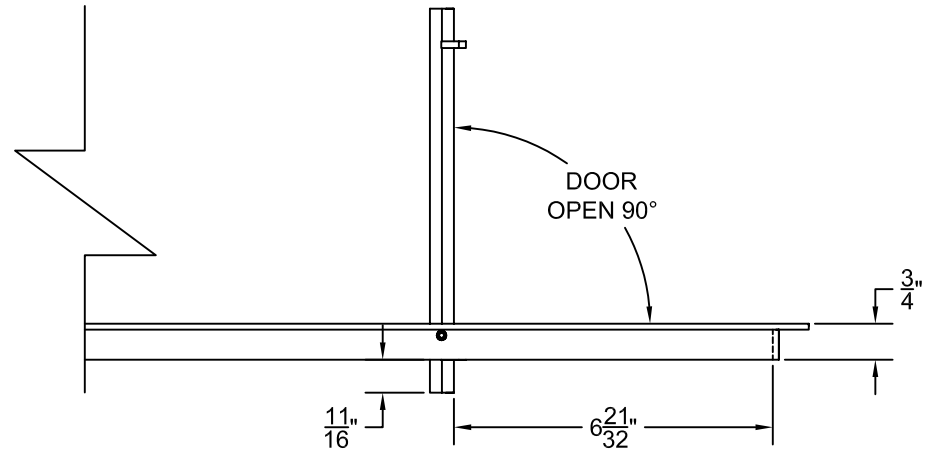

JOB #:

QUOTE #:

**AAG200 B FRAME STOCK BAR GRILLE - OPTIONAL ACCESS DOORS**

**PLAN VIEW: 1/4 SCALE**

**LEFT SIDE DOOR**

**RIGHT SIDE DOOR**

Material: ALUMINUM

Finish: SATIN WITH CLEAR ANODIZE