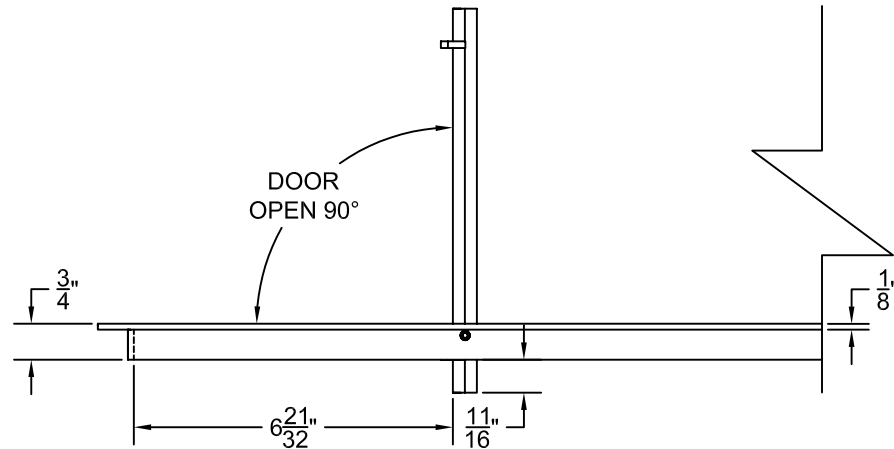

PART # **AAG200B0548 (STOCK)**

DIRECTION OF GRAIN

Material: ALUMINUM

Finish: SATIN WITH CLEAR ANODIZE

Approved:

Date:

**ADVANCED ARCHITECTURAL GRILLES**  
50 Carnation Avenue, Bldg #3  
Floral Park, NY 11001  
Voice: 516-488-0628 Fax: 516-488-0728

JOB #:

QUOTE #:

**AAG200 B FRAME STOCK BAR GRILLE - OPTIONAL ACCESS DOORS**

**PLAN VIEW: 1/4 SCALE**

**LEFT SIDE DOOR**

**RIGHT SIDE DOOR**

Material: ALUMINUM

Finish: SATIN WITH CLEAR ANODIZE