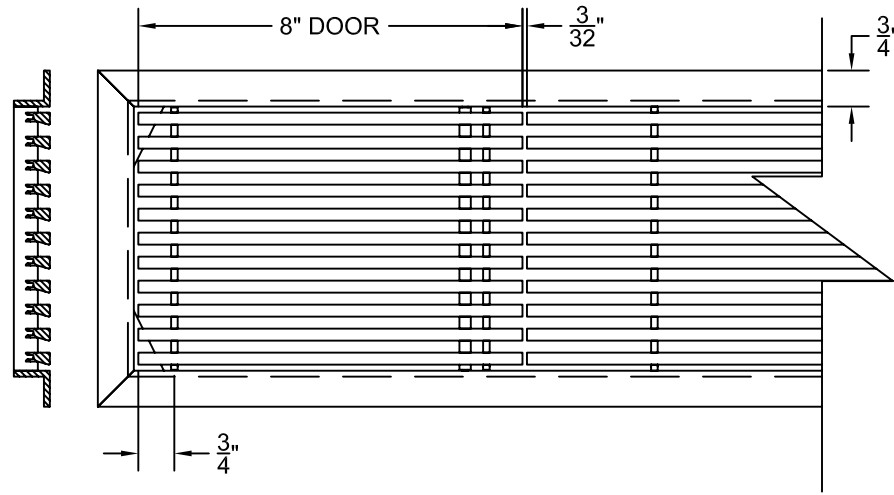

PART # **AAG200B0548 (STOCK)**

DIRECTION OF GRAIN

Material: ALUMINUM

Finish: SATIN WITH CLEAR ANODIZE

Approved:

Date:

**ADVANCED ARCHITECTURAL GRILLES**  
50 Carnation Avenue, Bldg #3  
Floral Park, NY 11001  
Voice: 516-488-0628 Fax: 516-488-0728

JOB #:

QUOTE #:

**AAG200 B FRAME STOCK BAR GRILLE - OPTIONAL ACCESS DOORS**

**PLAN VIEW: 1/4 SCALE**

**LEFT SIDE DOOR**

**RIGHT SIDE DOOR**

Material: ALUMINUM

Finish: SATIN WITH CLEAR ANODIZE