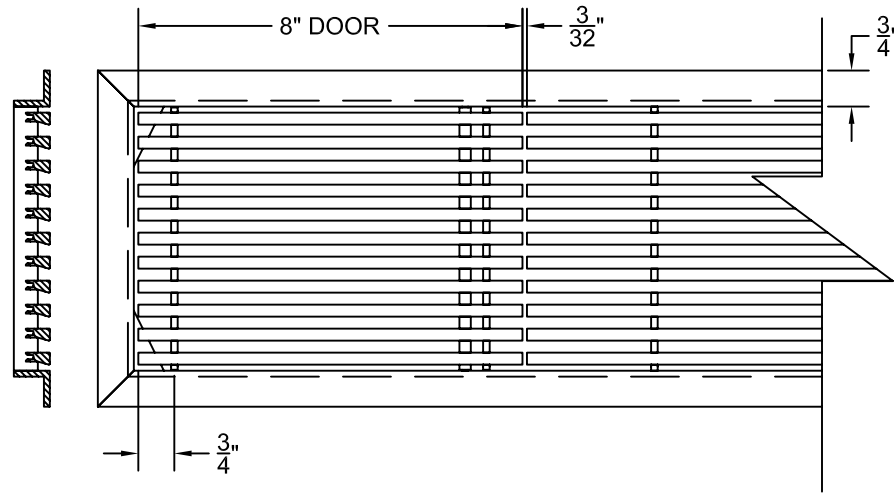

PART # **AAG200B0548 (STOCK)**

DIRECTION OF GRAIN

Material: ALUMINUM

Finish: SATIN WITH CLEAR ANODIZE

Approved:

Date:

ADVANCED ARCHITECTURAL GRILLES

149 Denton Avenue
New Hyde Park, NY 11040

Voice: 516-488-0628 Fax: 516-488-0728

JOB #:

QUOTE #:

AAG200 B FRAME STOCK BAR GRILLE - OPTIONAL ACCESS DOORS

PLAN VIEW: 1/4 SCALE

LEFT SIDE DOOR

RIGHT SIDE DOOR

Material: ALUMINUM