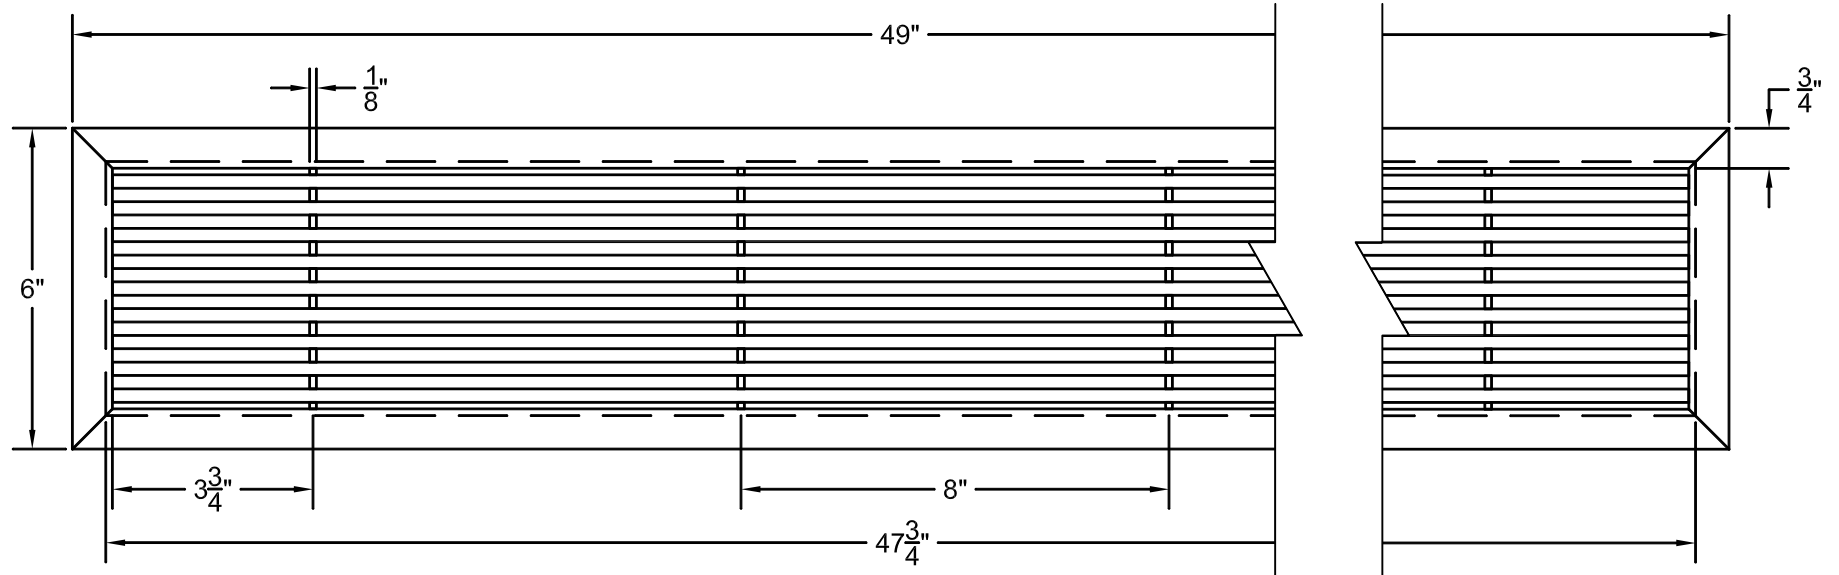

PART # **AAG200B0548 (STOCK)**

DIRECTION OF GRAIN

Material: ALUMINUM

Finish: SATIN WITH CLEAR ANODIZE

Approved:

Date:

**ADVANCED ARCHITECTURAL GRILLES**  
50 Carnation Avenue, Bldg #3  
Floral Park, NY 11001  
Voice: 516-488-0628 Fax: 516-488-0728

JOB #:

QUOTE #:

**AAG200 B FRAME STOCK BAR GRILLE - OPTIONAL ACCESS DOORS**

**PLAN VIEW: 1/4 SCALE**

**LEFT SIDE DOOR**

**RIGHT SIDE DOOR**

Material: ALUMINUM

Finish: SATIN WITH CLEAR ANODIZE