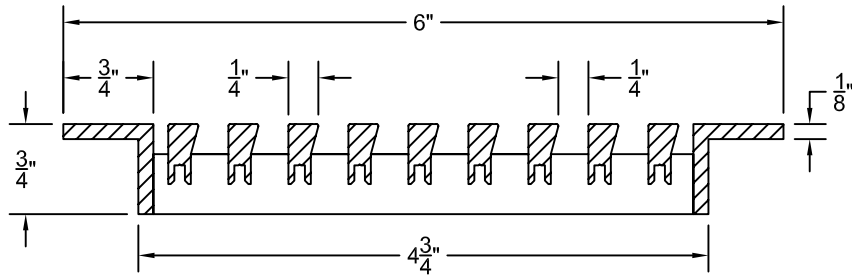

PART # **AAG200B0548 (STOCK)**

DIRECTION OF GRAIN

Material: ALUMINUM

Finish: SATIN WITH CLEAR ANODIZE

Approved:

Date:

**ADVANCED ARCHITECTURAL GRILLES**  
50 Carnation Avenue, Bldg #3  
Floral Park, NY 11001  
Voice: 516-488-0628 Fax: 516-488-0728

JOB #:

QUOTE #:

**AAG200 B FRAME STOCK BAR GRILLE - OPTIONAL ACCESS DOORS**

**PLAN VIEW: 1/4 SCALE**

**LEFT SIDE DOOR**

**RIGHT SIDE DOOR**

Material: ALUMINUM

Finish: SATIN WITH CLEAR ANODIZE