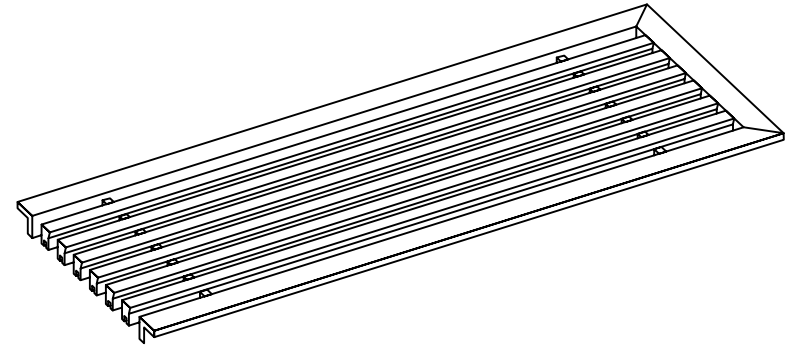

PART # **AAG200B0548 (STOCK)**

DIRECTION OF GRAIN

Material: ALUMINUM

Finish: SATIN WITH CLEAR ANODIZE

Approved:

Date:

**ADVANCED ARCHITECTURAL GRILLES**  
50 Carnation Avenue, Bldg #3  
Floral Park, NY 11001  
Voice: 516-488-0628 Fax: 516-488-0728

JOB #:

QUOTE #:

**AAG200 B FRAME STOCK BAR GRILLE - OPTIONAL ACCESS DOORS**

**PLAN VIEW: 1/4 SCALE**

**LEFT SIDE DOOR**

**RIGHT SIDE DOOR**

Material: ALUMINUM

Finish: SATIN WITH CLEAR ANODIZE