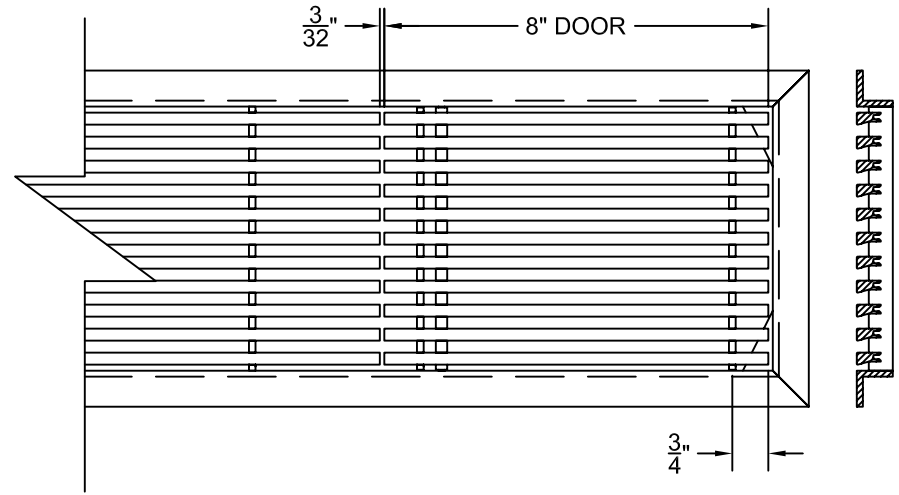

PART # **AAG200B0548 (STOCK)**

DIRECTION OF GRAIN

Material: ALUMINUM

Finish: SATIN WITH CLEAR ANODIZE

Approved:

Date:

**ADVANCED ARCHITECTURAL GRILLES**  
50 Carnation Avenue, Bldg #3  
Floral Park, NY 11001  
Voice: 516-488-0628 Fax: 516-488-0728

JOB #:

QUOTE #:

**AAG200 B FRAME STOCK BAR GRILLE - OPTIONAL ACCESS DOORS**

**PLAN VIEW: 1/4 SCALE**

**LEFT SIDE DOOR**

**RIGHT SIDE DOOR**

Material: ALUMINUM

Finish: SATIN WITH CLEAR ANODIZE