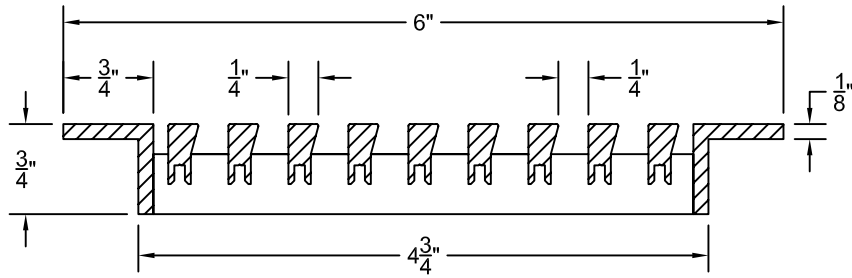

PART # **AAG200B0548 (STOCK)**

DIRECTION OF GRAIN

Material: ALUMINUM

Finish: SATIN WITH CLEAR ANODIZE

Approved:

Date:

ADVANCED ARCHITECTURAL GRILLES

149 Denton Avenue
New Hyde Park, NY 11040

Voice: 516-488-0628 Fax: 516-488-0728

JOB #:

QUOTE #:

AAG200 B FRAME STOCK BAR GRILLE - OPTIONAL ACCESS DOORS

PLAN VIEW: 1/4 SCALE

LEFT SIDE DOOR

RIGHT SIDE DOOR

Material: ALUMINUM