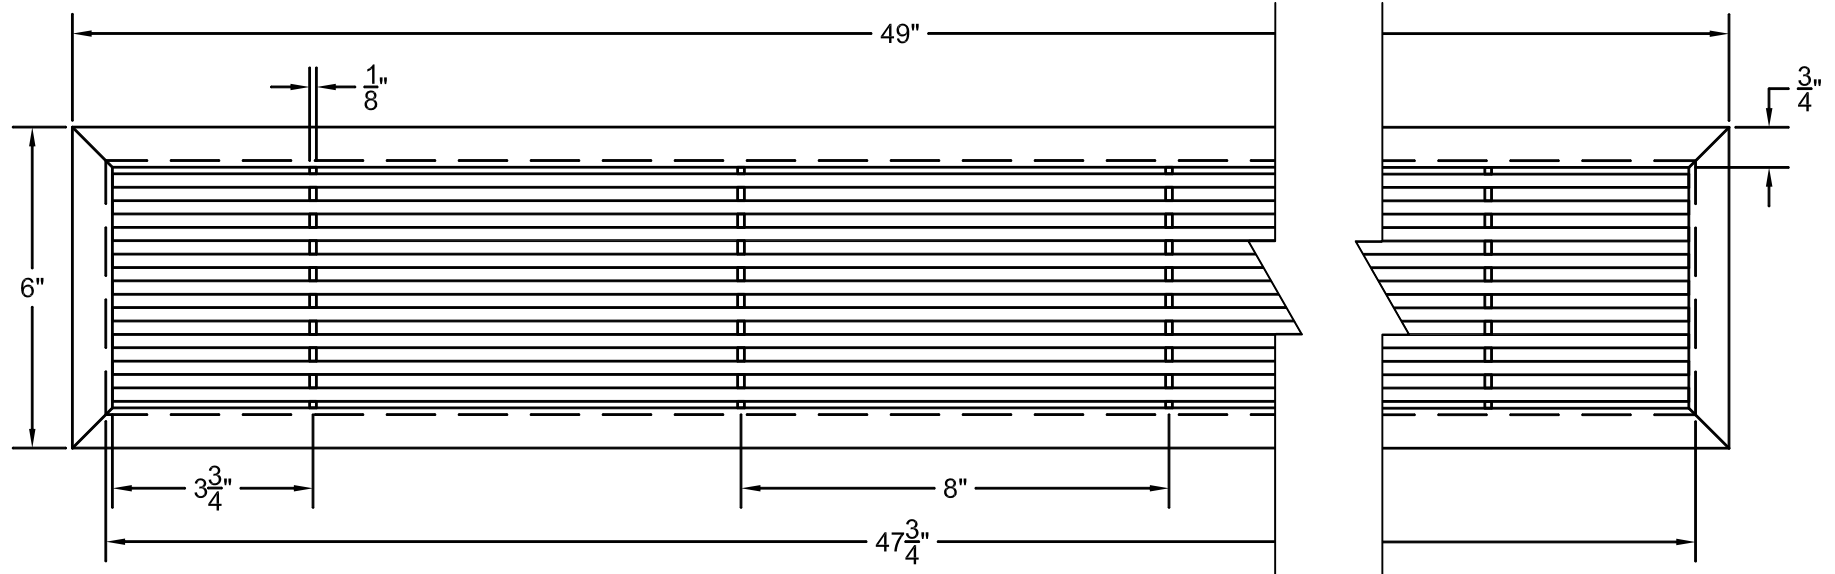

PART # **AAG200B0548 (STOCK)**

DIRECTION OF GRAIN

Material: ALUMINUM

Finish: SATIN WITH CLEAR ANODIZE

Approved:

Date:

ADVANCED ARCHITECTURAL GRILLES

149 Denton Avenue
New Hyde Park, NY 11040

Voice: 516-488-0628 Fax: 516-488-0728

JOB #:

QUOTE #:

AAG200 B FRAME STOCK BAR GRILLE - OPTIONAL ACCESS DOORS

PLAN VIEW: 1/4 SCALE

LEFT SIDE DOOR

RIGHT SIDE DOOR

Material: ALUMINUM