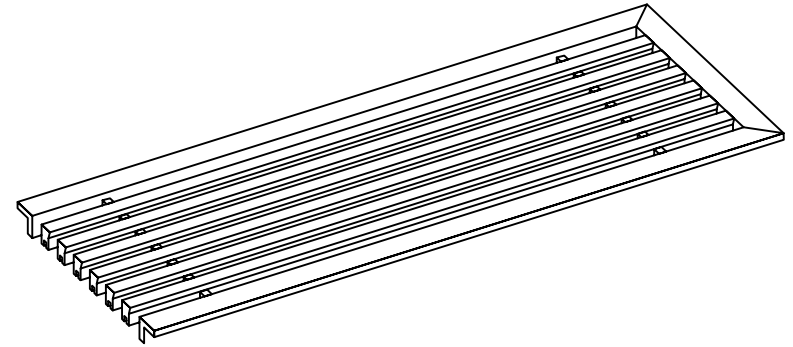

PART # **AAG200B0548 (STOCK)**

DIRECTION OF GRAIN

Material: ALUMINUM

Finish: SATIN WITH CLEAR ANODIZE

Approved:

Date:

ADVANCED ARCHITECTURAL GRILLES

149 Denton Avenue
New Hyde Park, NY 11040

Voice: 516-488-0628 Fax: 516-488-0728

JOB #:

QUOTE #:

AAG200 B FRAME STOCK BAR GRILLE - OPTIONAL ACCESS DOORS

PLAN VIEW: 1/4 SCALE

LEFT SIDE DOOR

RIGHT SIDE DOOR

Material: ALUMINUM