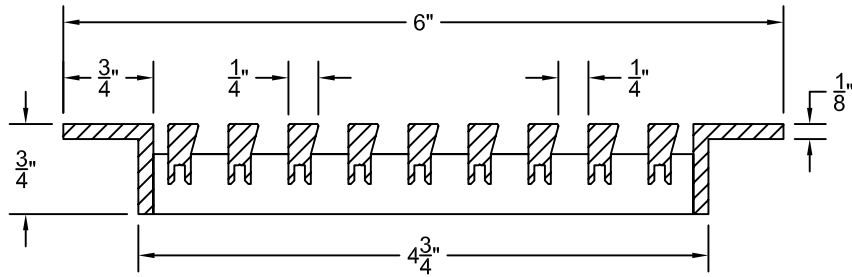

PART # **AAG200B0560 (STOCK)**

SECTION VIEW: CUSTOM SCALE

DIRECTION OF GRAIN

PLAN VIEW: CUSTOM SCALE

Material: ALUMINUM

Finish: SATIN WITH CLEAR ANODIZE

Approved:

Date:

RIGHT SIDE DOOR

Material: ALUMINUM

Finish: SATIN WITH CLEAR ANODIZE

Approved:

Date:

ADVANCED ARCHITECTURAL GRILLES

149 Denton Avenue
 New Hyde Park, NY 11040
 Voice: 516-488-0628 Fax: 516-488-0728

JOB #: