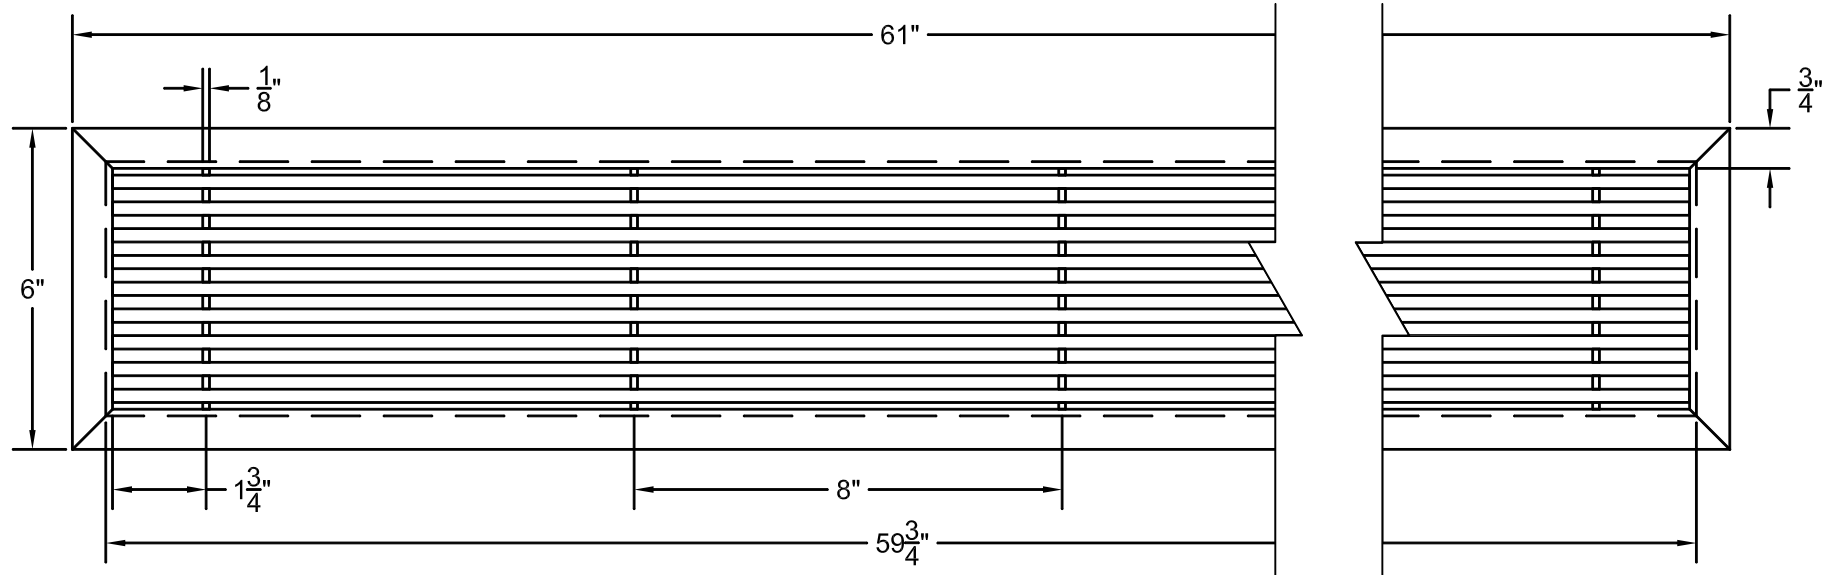

PART # **AAG200B0560 (STOCK)**

DIRECTION OF GRAIN

Material: ALUMINUM

Finish: SATIN WITH CLEAR ANODIZE

Approved:

Date:

ADVANCED ARCHITECTURAL GRILLES

50 Carnation Avenue, Bldg #3

Floral Park, NY 11001

Voice: 516-488-0628 Fax: 516-488-0728

JOB #:

QUOTE #:

AAG200 B FRAME STOCK BAR GRILLE - OPTIONAL ACCESS DOORS

PLAN VIEW: 1/4 SCALE

LEFT SIDE DOOR

RIGHT SIDE DOOR