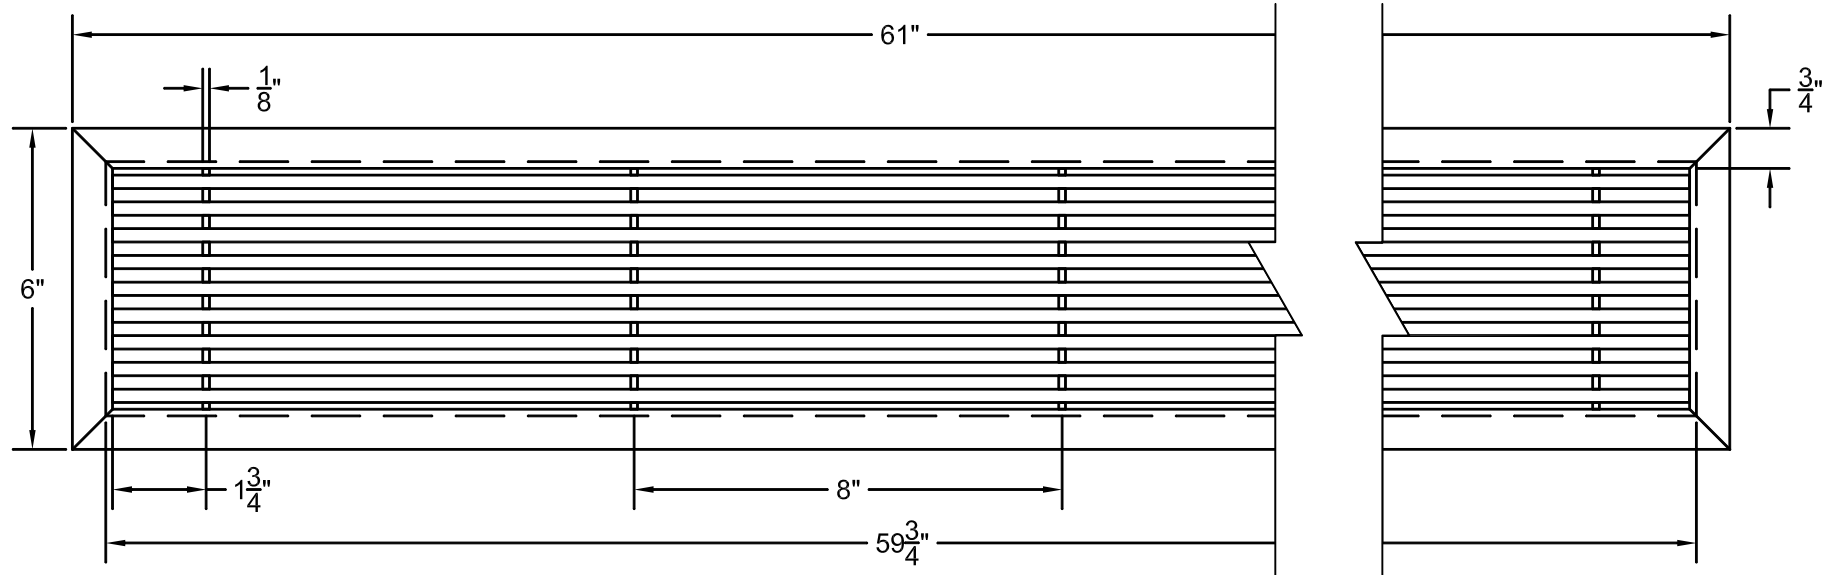

PART # **AAG200B0560 (STOCK)**

SECTION VIEW: CUSTOM SCALE

DIRECTION OF GRAIN

PLAN VIEW: CUSTOM SCALE

Material: ALUMINUM

Finish: SATIN WITH CLEAR ANODIZE

Approved:

Date:

RIGHT SIDE DOOR

Material: ALUMINUM

Finish: SATIN WITH CLEAR ANODIZE

Approved:

Date:

ADVANCED ARCHITECTURAL GRILLES

149 Denton Avenue
 New Hyde Park, NY 11040
 Voice: 516-488-0628 Fax: 516-488-0728

JOB #: