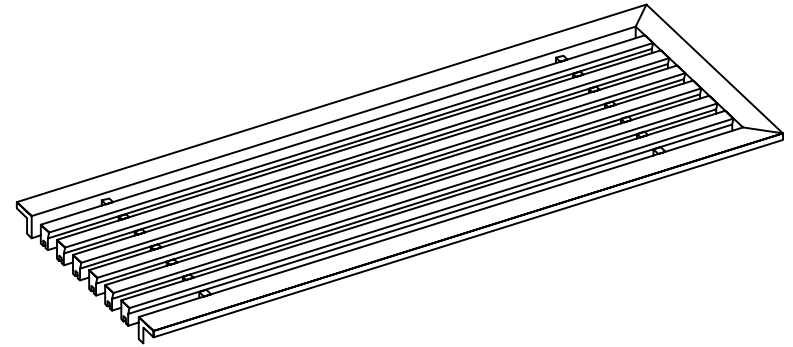

PART # **AAG200B0560 (STOCK)**

DIRECTION OF GRAIN

Material: ALUMINUM

Finish: SATIN WITH CLEAR ANODIZE

Approved:

Date:

ADVANCED ARCHITECTURAL GRILLES

50 Carnation Avenue, Bldg #3

Floral Park, NY 11001

Voice: 516-488-0628 Fax: 516-488-0728

JOB #:

QUOTE #:

AAG200 B FRAME STOCK BAR GRILLE - OPTIONAL ACCESS DOORS

PLAN VIEW: 1/4 SCALE

LEFT SIDE DOOR

RIGHT SIDE DOOR