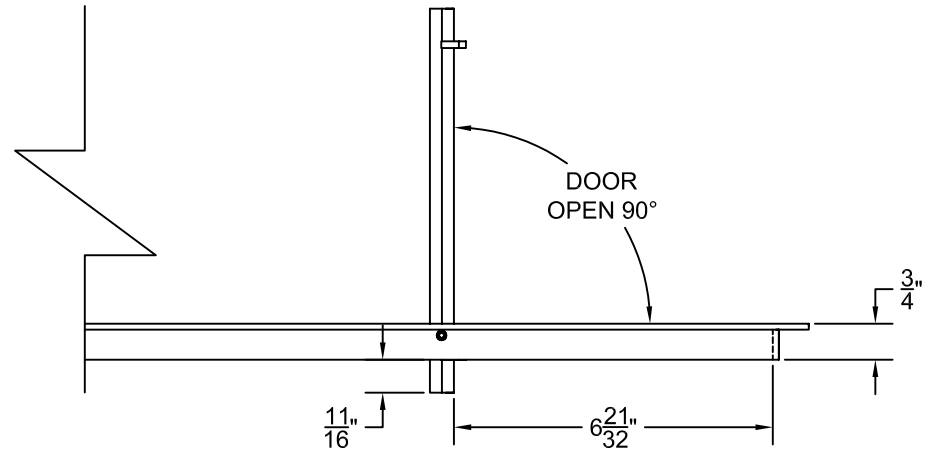

PART # **AAG200B0560 (STOCK)**

SECTION VIEW: CUSTOM SCALE

DIRECTION OF GRAIN

PLAN VIEW: CUSTOM SCALE

Material: ALUMINUM

Finish: SATIN WITH CLEAR ANODIZE

Approved:

Date:

RIGHT SIDE DOOR

Material: ALUMINUM

Finish: SATIN WITH CLEAR ANODIZE

Approved:

Date:

ADVANCED ARCHITECTURAL GRILLES

149 Denton Avenue
 New Hyde Park, NY 11040
 Voice: 516-488-0628 Fax: 516-488-0728

JOB #: