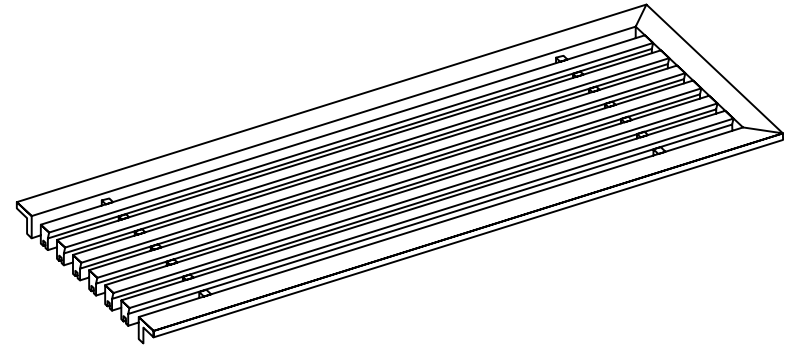

PART # **AAG200B0560 (STOCK)**

SECTION VIEW: CUSTOM SCALE

DIRECTION OF GRAIN

PLAN VIEW: CUSTOM SCALE

Material: ALUMINUM

Finish: SATIN WITH CLEAR ANODIZE

Approved:

Date:

ADVANCED ARCHITECTURAL GRILLES

149 Denton Avenue
New Hyde Park, NY 11040

Voice: 516-488-0628 Fax: 516-488-0728

JOB #:

QUOTE #:

AAG200 B FRAME STOCK BAR GRILLE - OPTIONAL ACCESS DOORS

PLAN VIEW: 1/4 SCALE

LEFT SIDE DOOR

RIGHT SIDE DOOR

Material: ALUMINUM

Finish: SATIN WITH CLEAR ANODIZE

Approved:

Date:

ADVANCED ARCHITECTURAL GRILLES

149 Denton Avenue
 New Hyde Park, NY 11040
 Voice: 516-488-0628 Fax: 516-488-0728

JOB #: