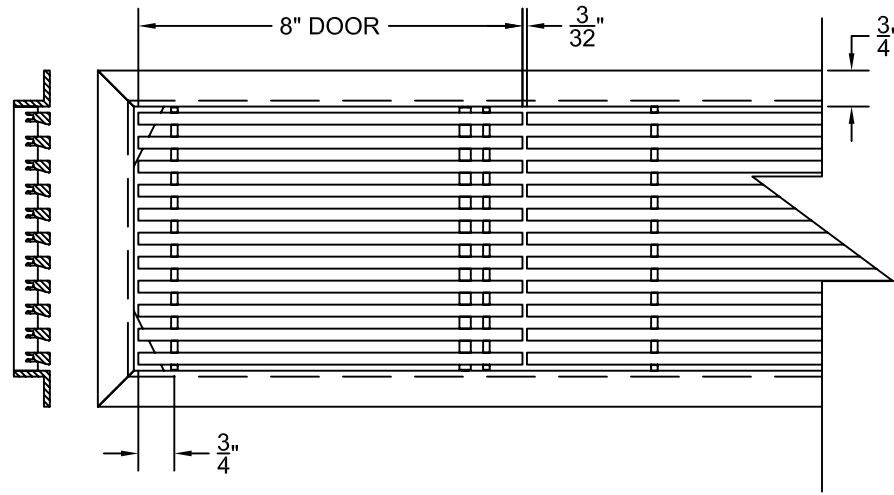

PART # **AAG200B0560 (STOCK)**

DIRECTION OF GRAIN

Material: ALUMINUM

Finish: SATIN WITH CLEAR ANODIZE

Approved:

Date:

ADVANCED ARCHITECTURAL GRILLES

50 Carnation Avenue, Bldg #3

Floral Park, NY 11001

Voice: 516-488-0628 Fax: 516-488-0728

JOB #:

QUOTE #:

AAG200 B FRAME STOCK BAR GRILLE - OPTIONAL ACCESS DOORS

PLAN VIEW: 1/4 SCALE

LEFT SIDE DOOR

RIGHT SIDE DOOR