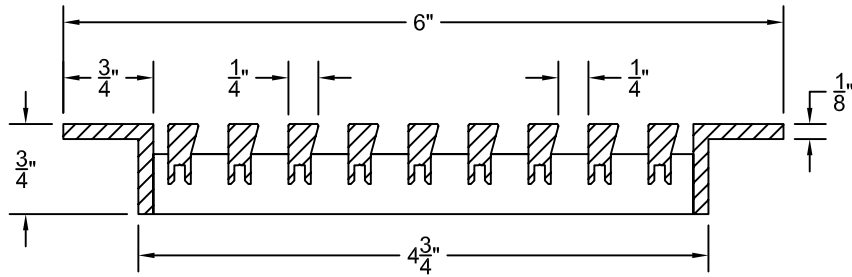

PART # **AAG200B0560 (STOCK)**

DIRECTION OF GRAIN

Material: ALUMINUM

Finish: SATIN WITH CLEAR ANODIZE

Approved:

Date:

ADVANCED ARCHITECTURAL GRILLES

50 Carnation Avenue, Bldg #3

Floral Park, NY 11001

Voice: 516-488-0628 Fax: 516-488-0728

JOB #:

QUOTE #:

AAG200 B FRAME STOCK BAR GRILLE - OPTIONAL ACCESS DOORS

PLAN VIEW: 1/4 SCALE

LEFT SIDE DOOR

RIGHT SIDE DOOR