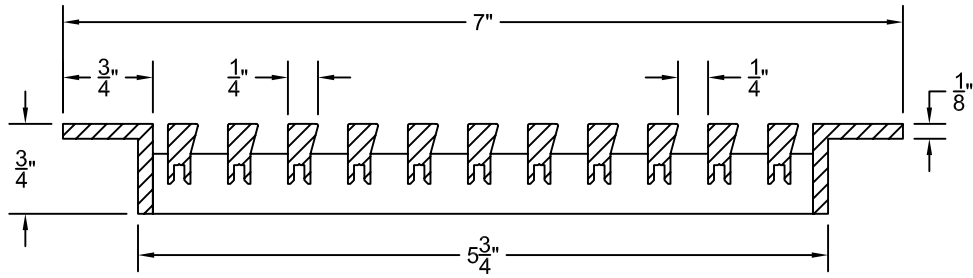

PART # **AAG200B0624 (STOCK)**

DIRECTION OF GRAIN

Material: ALUMINUM

Finish: SATIN WITH CLEAR ANODIZE

Approved:

Date:

ADVANCED ARCHITECTURAL GRILLES

149 Denton Avenue

New Hyde Park, NY 11040

Voice: 516-488-0628 Fax: 516-488-0728

JOB #:

QUOTE #:

AAG200 B FRAME STOCK BAR GRILLE - OPTIONAL ACCESS DOORS

PLAN VIEW: 1/4 SCALE

LEFT SIDE DOOR

RIGHT SIDE DOOR