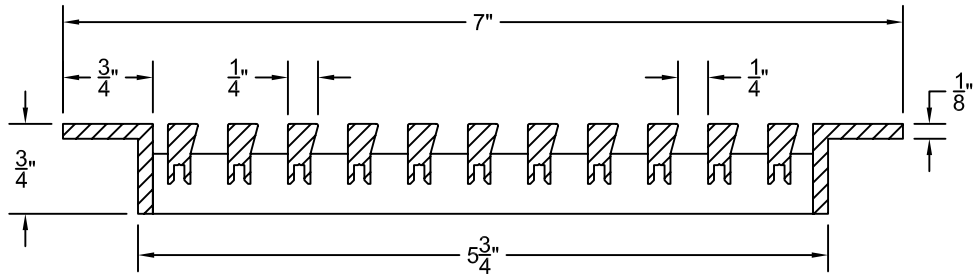

PART # **AAG200B0624 (STOCK)**

**DIRECTION OF GRAIN**

Material: ALUMINUM

Finish: SATIN WITH CLEAR ANODIZE

Approved:

Date:

**ADVANCED ARCHITECTURAL GRILLES**

50 Carnation Avenue, Bldg #3