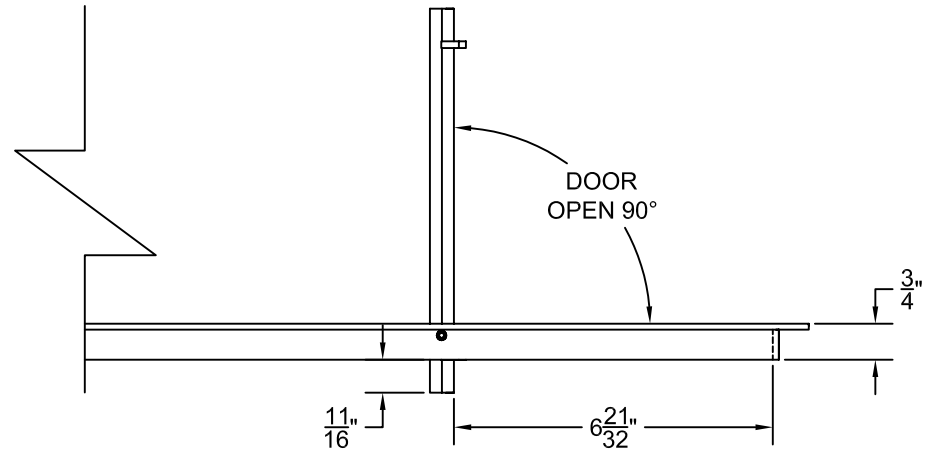

New Hyde Park, NY 11040

Voice: 516-488-0628 Fax: 516-488-0728

JOB #:

QUOTE #:

AAG200 B FRAME STOCK BAR GRILLE - OPTIONAL ACCESS DOORS

PLAN VIEW: 1/4 SCALE

LEFT SIDE DOOR

RIGHT SIDE DOOR