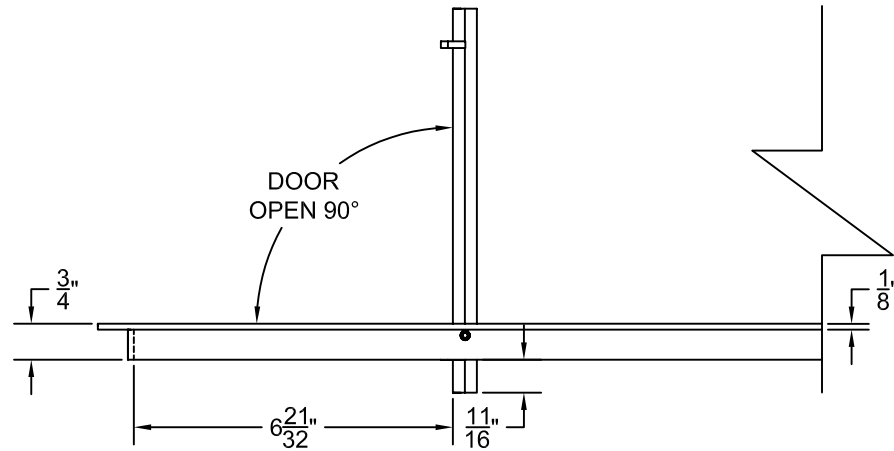

LEFT SIDE DOOR