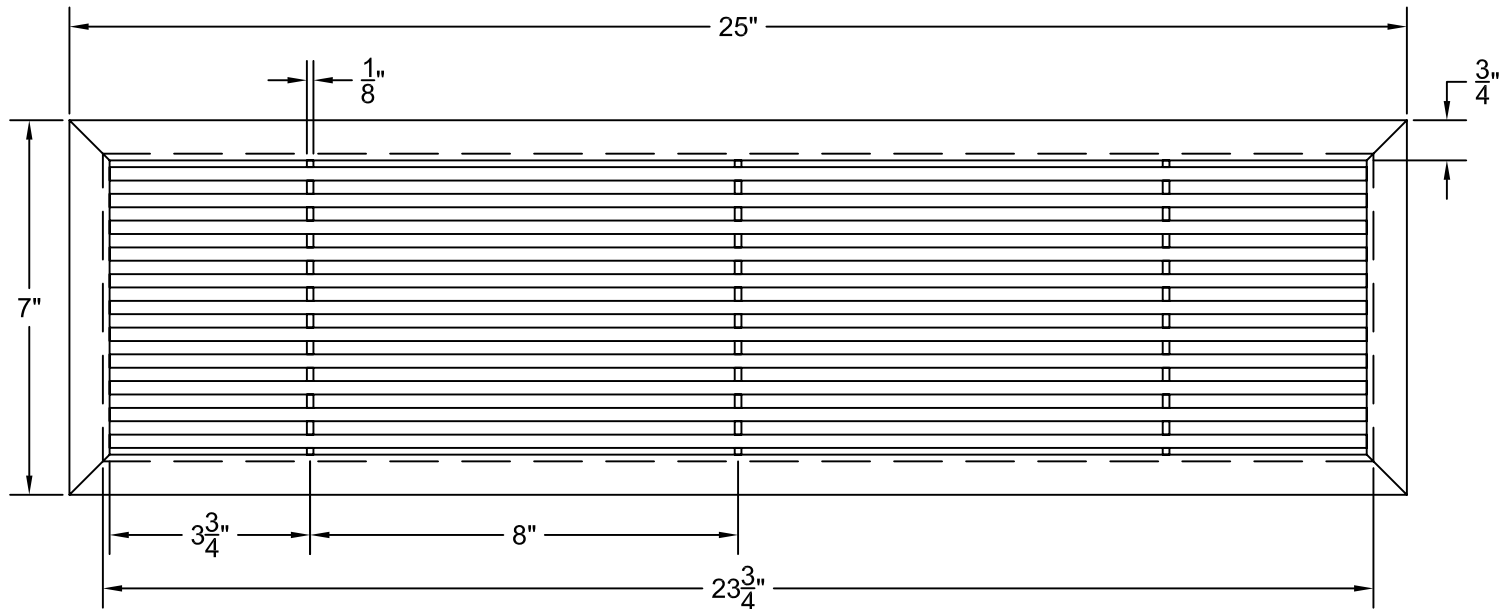

PART # **AAG200B0624 (STOCK)**

**DIRECTION OF GRAIN**

Material: ALUMINUM

Finish: SATIN WITH CLEAR ANODIZE

Approved:

Date:

**ADVANCED ARCHITECTURAL GRILLES**

50 Carnation Avenue, Bldg #3