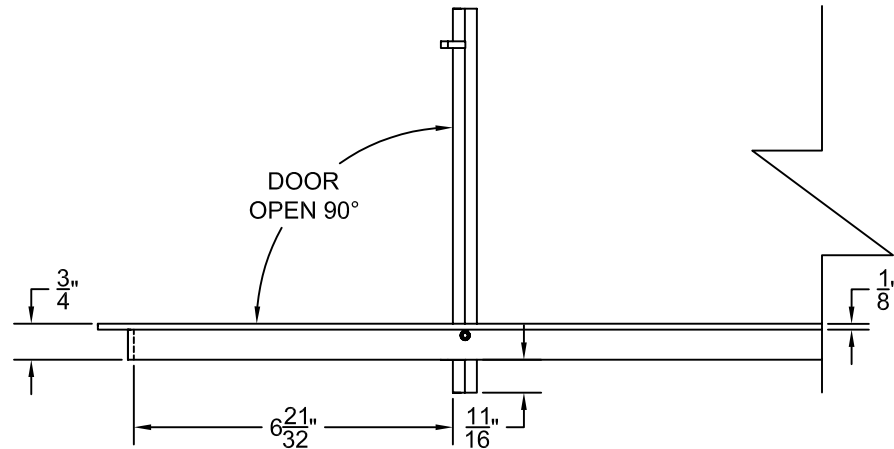

PART # **AAG200B0624 (STOCK)**

DIRECTION OF GRAIN

Material: ALUMINUM

Finish: SATIN WITH CLEAR ANODIZE

Approved:

Date:

ADVANCED ARCHITECTURAL GRILLES

149 Denton Avenue

New Hyde Park, NY 11040

Voice: 516-488-0628 Fax: 516-488-0728

JOB #:

QUOTE #:

AAG200 B FRAME STOCK BAR GRILLE - OPTIONAL ACCESS DOORS

PLAN VIEW: 1/4 SCALE

LEFT SIDE DOOR

RIGHT SIDE DOOR