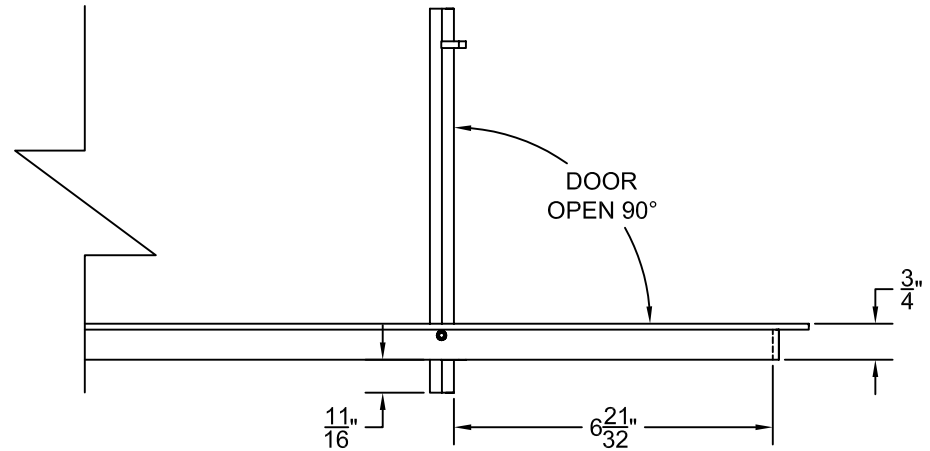

RIGHT SIDE DOOR

Material: ALUMINUM

Finish: SATIN WITH CLEAR ANODIZE

Approved:

Date: