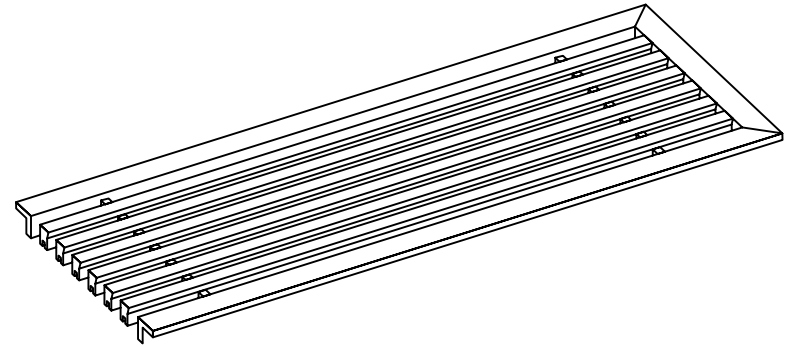

PART # **AAG200B0624 (STOCK)**

**DIRECTION OF GRAIN**

Material: ALUMINUM

Finish: SATIN WITH CLEAR ANODIZE

Approved:

Date:

**ADVANCED ARCHITECTURAL GRILLES**

50 Carnation Avenue, Bldg #3

Floral Park, NY 11001

Voice: 516-488-0628 Fax: 516-488-0728

JOB #:

QUOTE #:

**AAG200 B FRAME STOCK BAR GRILLE - OPTIONAL ACCESS DOORS**

**PLAN VIEW: 1/4 SCALE**

**LEFT SIDE DOOR**

**RIGHT SIDE DOOR**