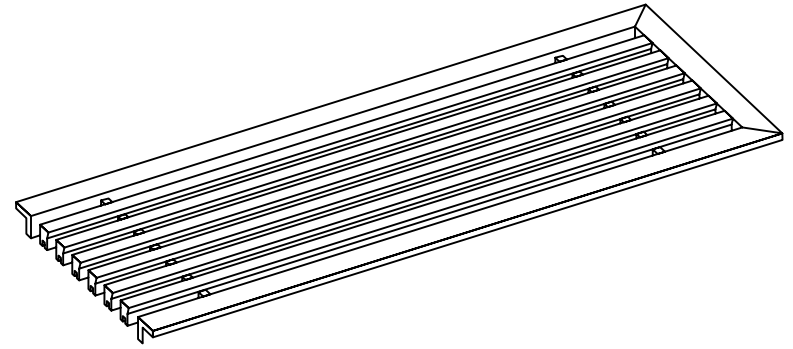

PART # **AAG200B0624 (STOCK)**

DIRECTION OF GRAIN

Material: ALUMINUM

Finish: SATIN WITH CLEAR ANODIZE

Approved:

Date:

ADVANCED ARCHITECTURAL GRILLES

149 Denton Avenue

New Hyde Park, NY 11040

Voice: 516-488-0628 Fax: 516-488-0728

JOB #:

QUOTE #:

AAG200 B FRAME STOCK BAR GRILLE - OPTIONAL ACCESS DOORS

PLAN VIEW: 1/4 SCALE

LEFT SIDE DOOR

RIGHT SIDE DOOR