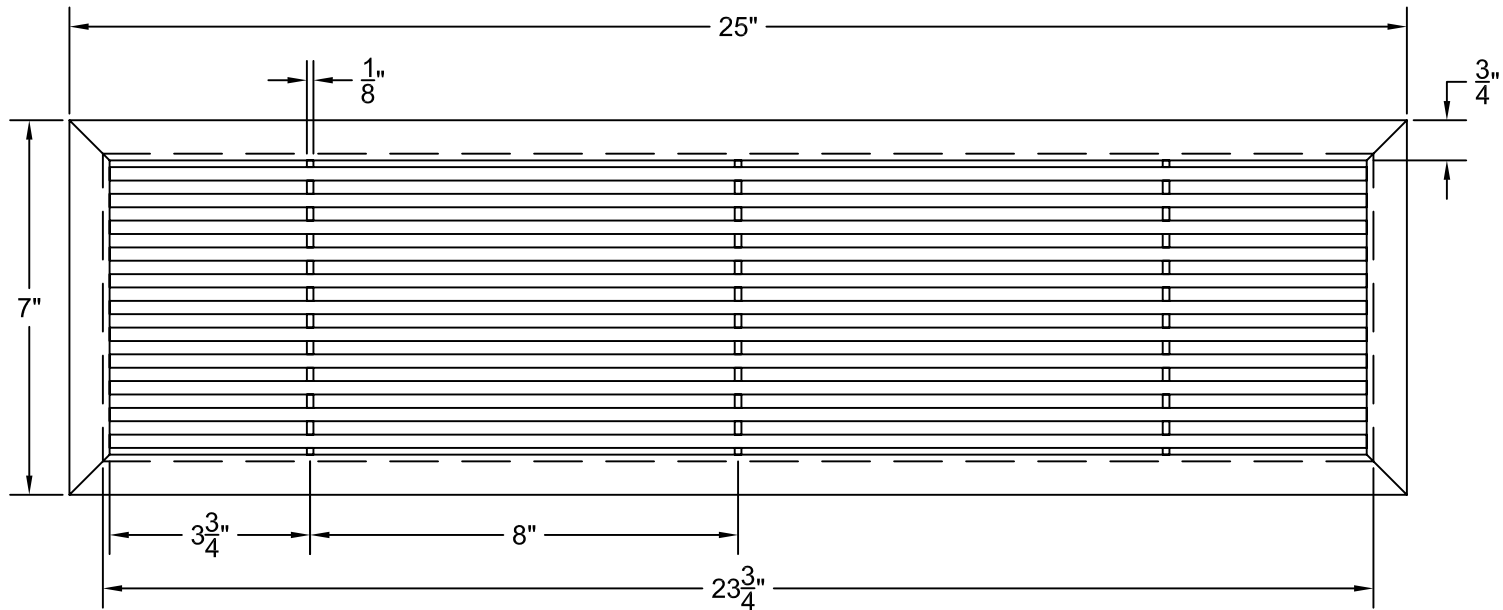

PART # **AAG200B0624 (STOCK)**

DIRECTION OF GRAIN

Material: ALUMINUM

Finish: SATIN WITH CLEAR ANODIZE

Approved:

Date:

ADVANCED ARCHITECTURAL GRILLES

149 Denton Avenue