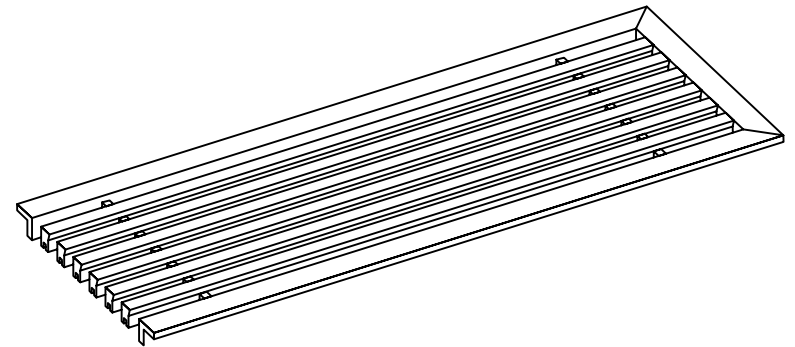

PART # **AAG200B0630 (STOCK)**

**SECTION VIEW: CUSTOM SCALE**

**DIRECTION OF GRAIN**

**PLAN VIEW: CUSTOM SCALE**

Material: ALUMINUM

Finish: SATIN WITH CLEAR ANODIZE

Approved:

Date:

**ADVANCED ARCHITECTURAL GRILLES**

149 Denton Avenue  
New Hyde Park, NY 11040

Voice: 516-488-0628 Fax: 516-488-0728

JOB #:

QUOTE #:

**AAG200 B FRAME STOCK BAR GRILLE - OPTIONAL ACCESS DOORS**

**PLAN VIEW: 1/4 SCALE**

**LEFT SIDE DOOR**

**RIGHT SIDE DOOR**

Material: ALUMINUM

Finish: SATIN WITH CLEAR ANODIZE

Approved:

Date:

**ADVANCED ARCHITECTURAL GRILLES**

149 Denton Avenue  
 New Hyde Park, NY 11040  
 Voice: 516-488-0628 Fax: 516-488-0728