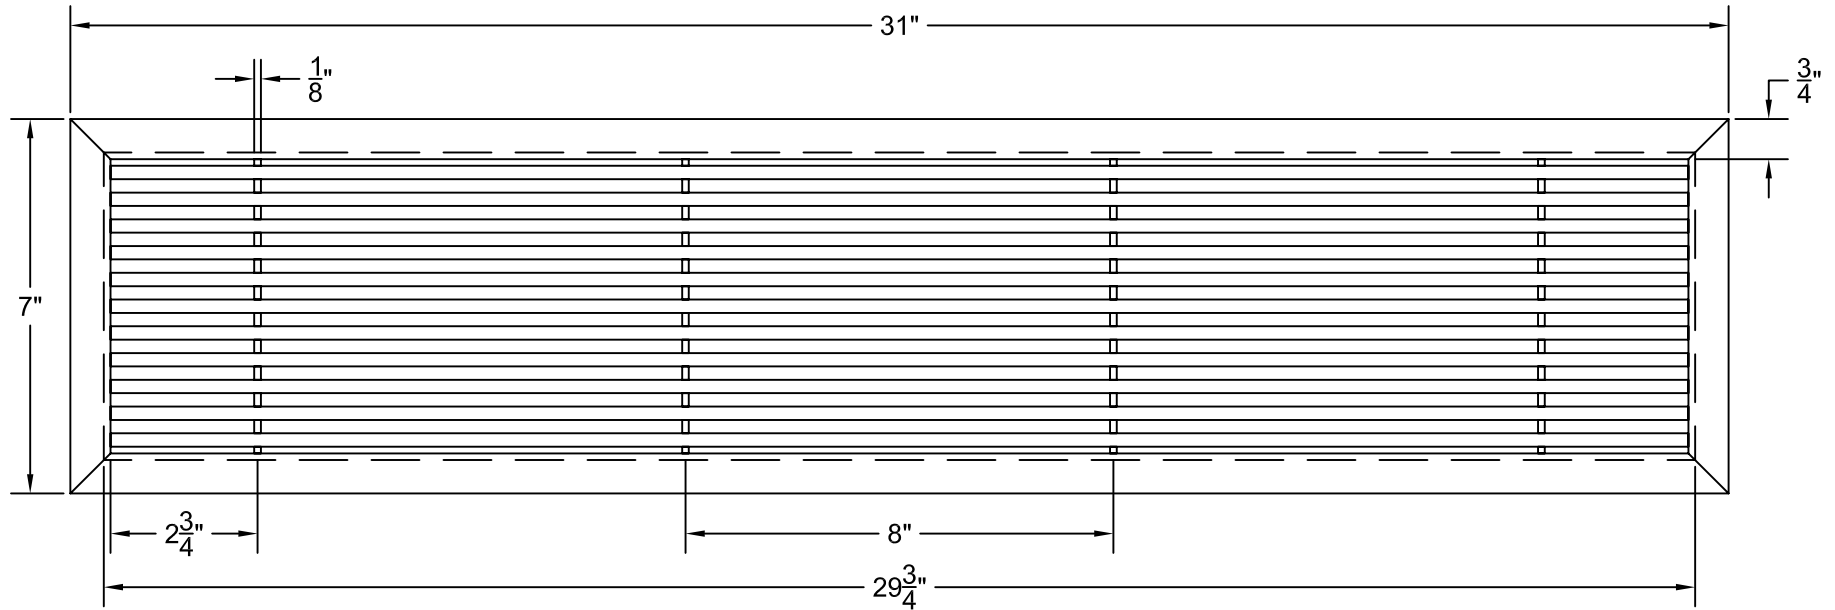

PART # **AAG200B0630 (STOCK)**

DIRECTION OF GRAIN

Material: ALUMINUM

Finish: SATIN WITH CLEAR ANODIZE

Approved:

Date:

ADVANCED ARCHITECTURAL GRILLES

50 Carnation Avenue, Bldg #3

Floral Park, NY 11001

Voice: 516-488-0628 Fax: 516-488-0728

JOB #:

QUOTE #:

AAG200 B FRAME STOCK BAR GRILLE - OPTIONAL ACCESS DOORS

PLAN VIEW: 1/4 SCALE

LEFT SIDE DOOR

RIGHT SIDE DOOR