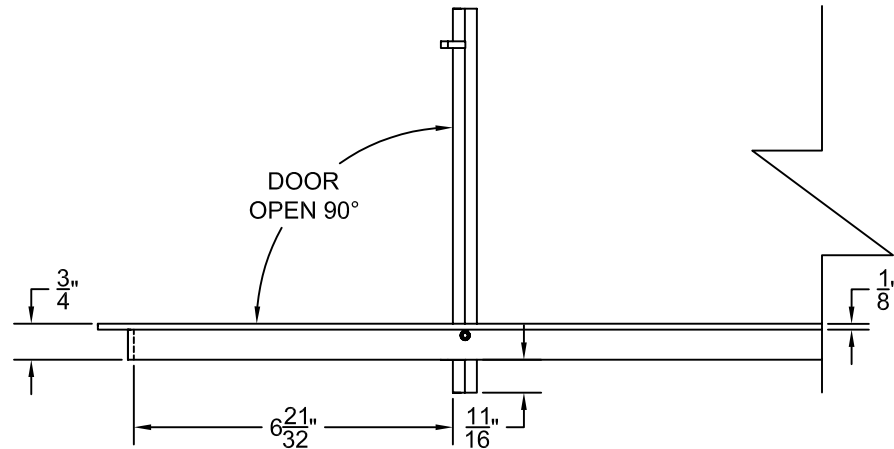

LEFT SIDE DOOR