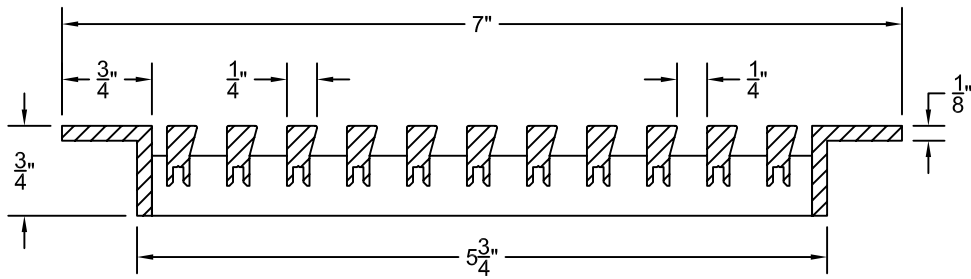

PART # **AAG200B0630 (STOCK)**

**SECTION VIEW: CUSTOM SCALE**

**DIRECTION OF GRAIN**

**PLAN VIEW: CUSTOM SCALE**

Material: ALUMINUM

Finish: SATIN WITH CLEAR ANODIZE

Approved:

Date:

**LEFT SIDE DOOR**

**RIGHT SIDE DOOR**

Material: ALUMINUM

Finish: SATIN WITH CLEAR ANODIZE

Approved:

Date:

**ADVANCED ARCHITECTURAL GRILLES**

149 Denton Avenue  
 New Hyde Park, NY 11040  
 Voice: 516-488-0628 Fax: 516-488-0728