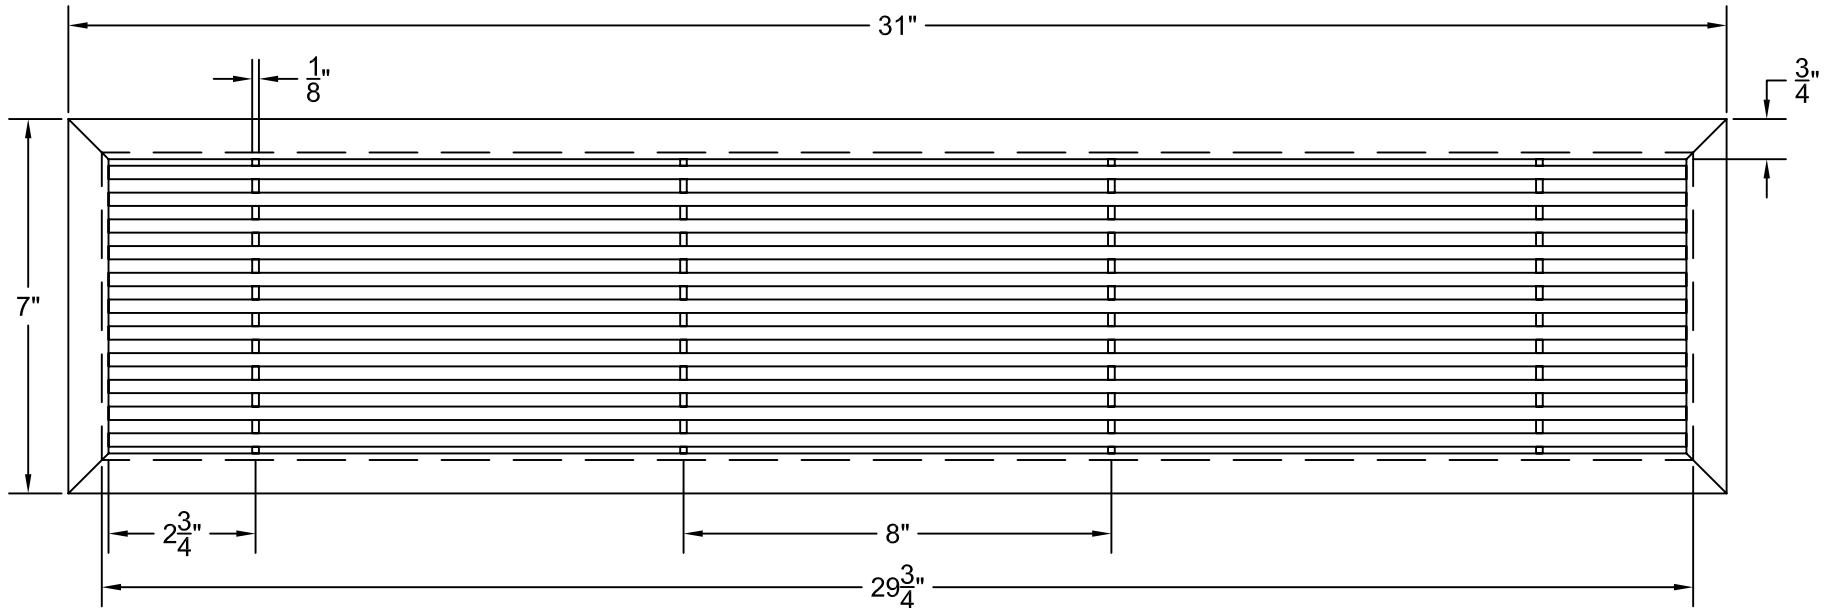

PART # **AAG200B0630 (STOCK)**

**SECTION VIEW: CUSTOM SCALE**

**DIRECTION OF GRAIN**

**PLAN VIEW: CUSTOM SCALE**

Material: ALUMINUM

Finish: SATIN WITH CLEAR ANODIZE

Approved:

Date: