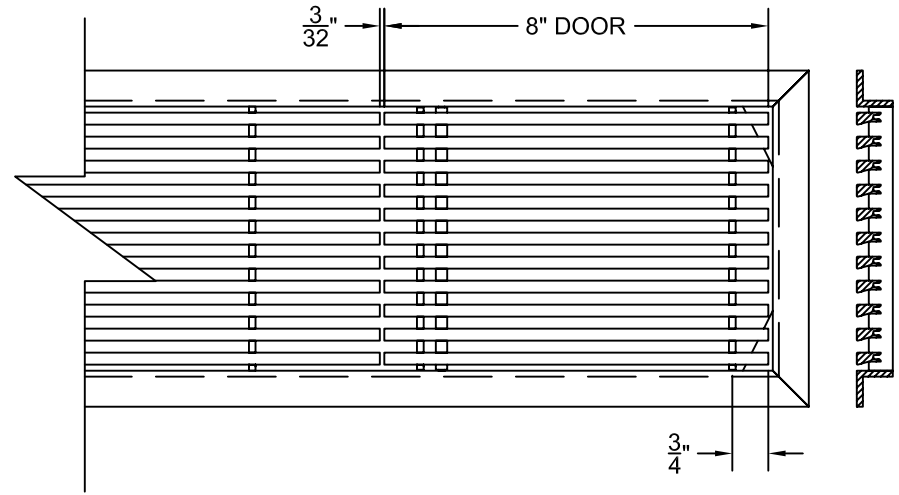

LEFT SIDE DOOR