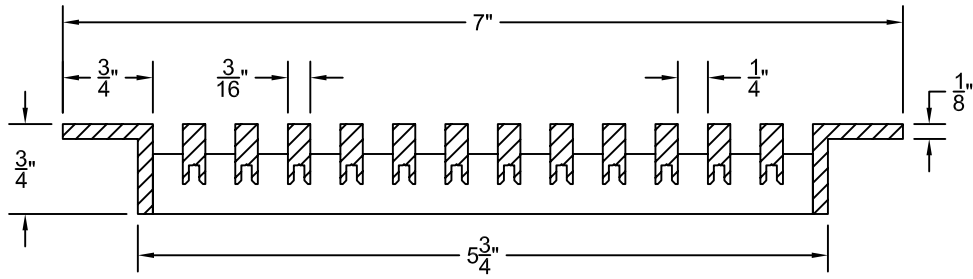

PART # **AAG200B0630 (STOCK)**

DIRECTION OF GRAIN

Material: ALUMINUM

Finish: SATIN WITH CLEAR ANODIZE

Approved:

Date:

ADVANCED ARCHITECTURAL GRILLES

50 Carnation Avenue, Bldg #3

Floral Park, NY 11001

Voice: 516-488-0628 Fax: 516-488-0728

JOB #:

QUOTE #:

AAG200 B FRAME STOCK BAR GRILLE - OPTIONAL ACCESS DOORS

PLAN VIEW: 1/4 SCALE

LEFT SIDE DOOR

RIGHT SIDE DOOR