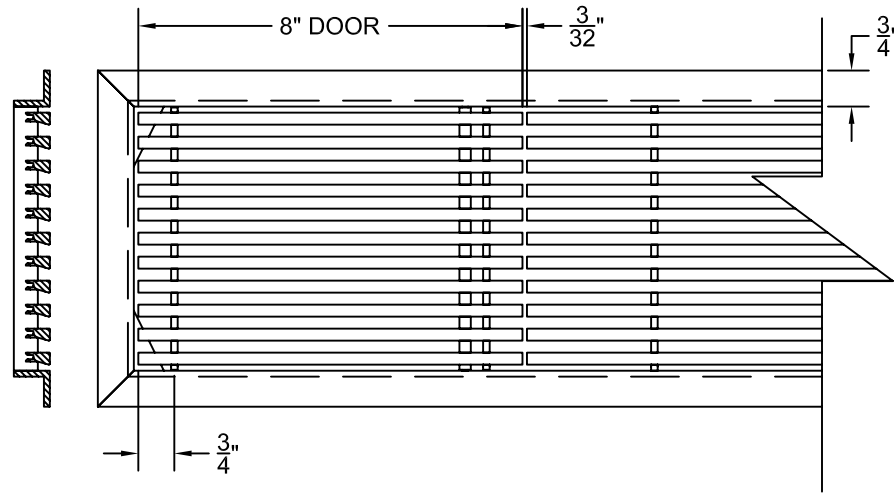

AAG200 B FRAME STOCK BAR GRILLE - OPTIONAL ACCESS DOORS

PLAN VIEW: 1/4 SCALE