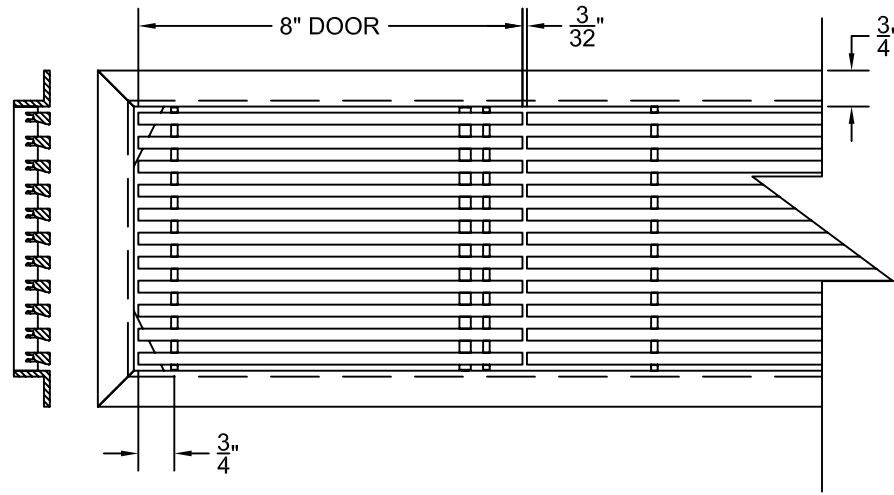

PART # **AAG200B0630 (STOCK)**

DIRECTION OF GRAIN

Material: ALUMINUM

Finish: SATIN WITH CLEAR ANODIZE

Approved:

Date:

ADVANCED ARCHITECTURAL GRILLES

50 Carnation Avenue, Bldg #3

Floral Park, NY 11001

Voice: 516-488-0628 Fax: 516-488-0728

JOB #:

QUOTE #:

AAG200 B FRAME STOCK BAR GRILLE - OPTIONAL ACCESS DOORS

PLAN VIEW: 1/4 SCALE

LEFT SIDE DOOR

RIGHT SIDE DOOR