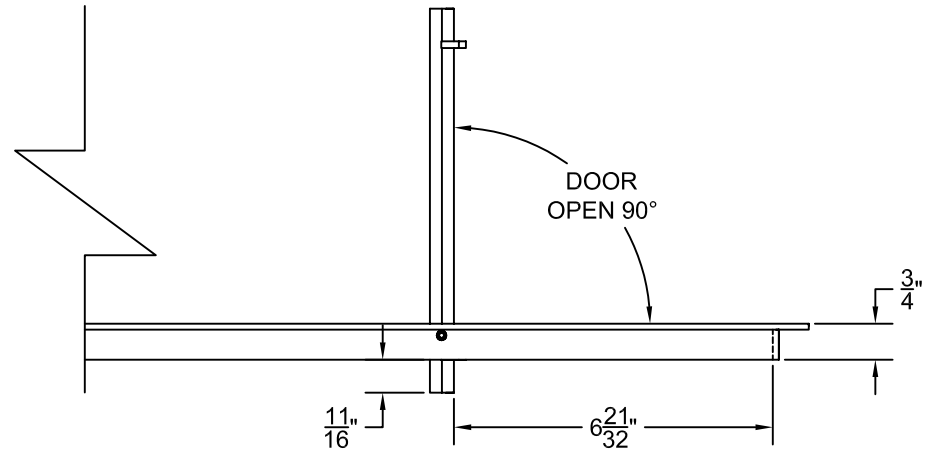

RIGHT SIDE DOOR

Material: ALUMINUM

Finish: SATIN WITH CLEAR ANODIZE

Approved:

Date: