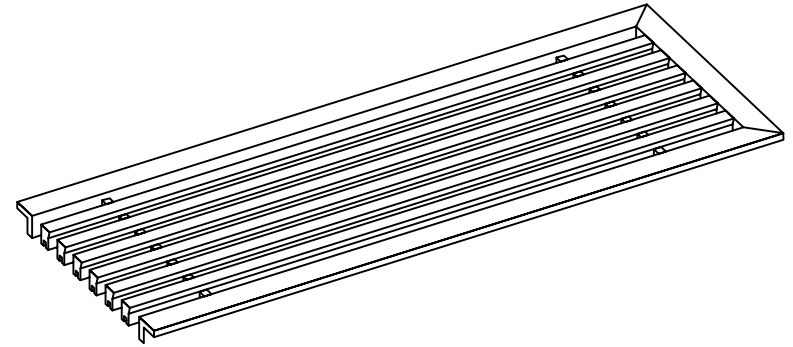

PART # **AAG200B0630 (STOCK)**

DIRECTION OF GRAIN

Material: ALUMINUM

Finish: SATIN WITH CLEAR ANODIZE

Approved:

Date:

ADVANCED ARCHITECTURAL GRILLES

50 Carnation Avenue, Bldg #3

Floral Park, NY 11001

Voice: 516-488-0628 Fax: 516-488-0728

JOB #:

QUOTE #:

AAG200 B FRAME STOCK BAR GRILLE - OPTIONAL ACCESS DOORS

PLAN VIEW: 1/4 SCALE

LEFT SIDE DOOR

RIGHT SIDE DOOR