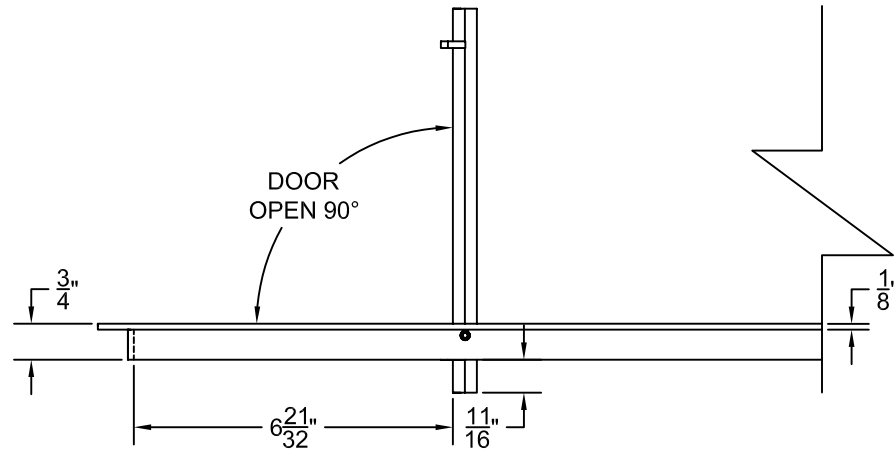

PART # **AAG200B0636 (STOCK)**

SECTION VIEW: CUSTOM SCALE

DIRECTION OF GRAIN

PLAN VIEW: CUSTOM SCALE

Material: ALUMINUM

Finish: SATIN WITH CLEAR ANODIZE

Approved:

Date:

LEFT SIDE DOOR

RIGHT SIDE DOOR

Material: ALUMINUM

Finish: SATIN WITH CLEAR ANODIZE

Approved:

Date:

ADVANCED ARCHITECTURAL GRILLES

149 Denton Avenue
 New Hyde Park, NY 11040
 Voice: 516-488-0628 Fax: 516-488-0728