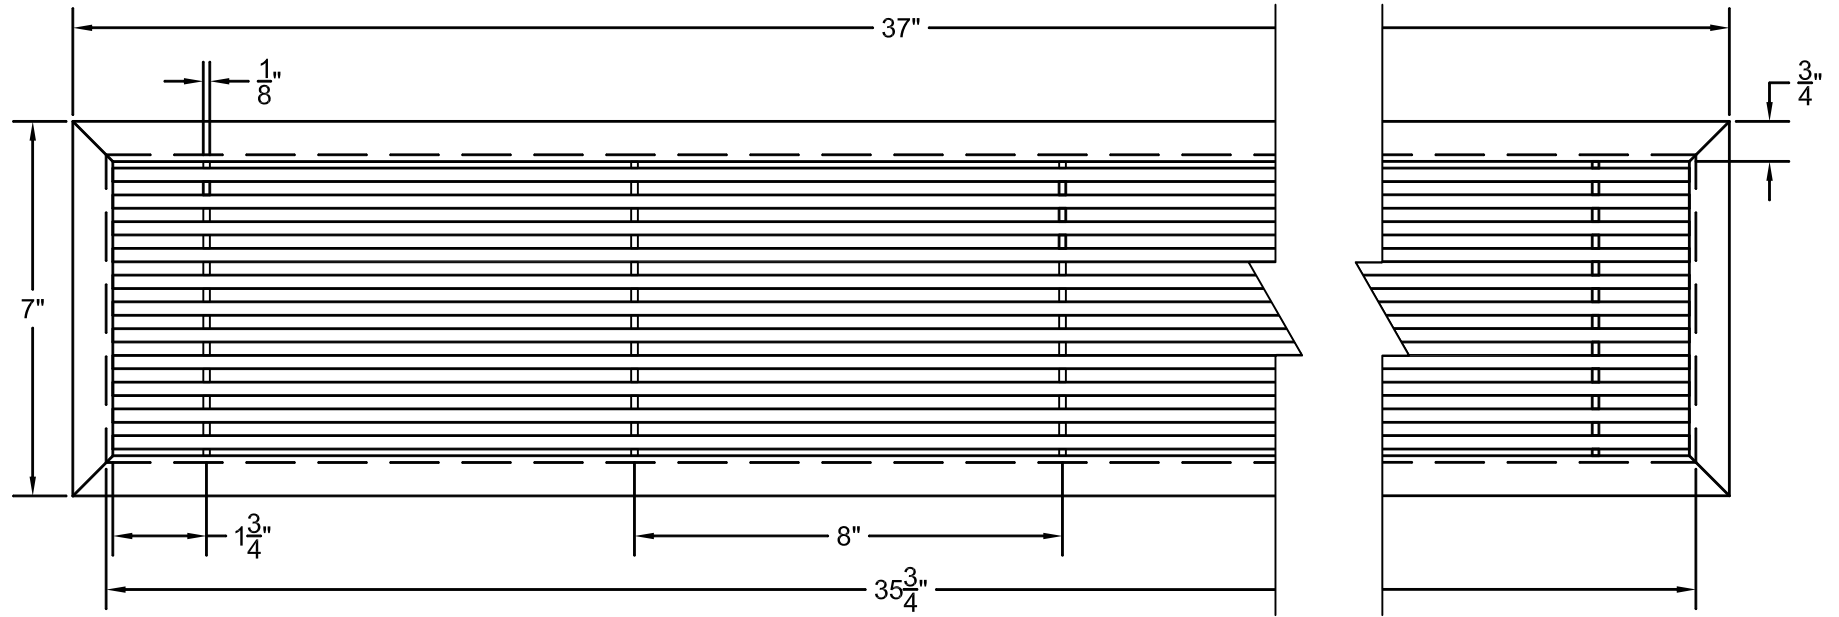

PART # **AAG200B0636 (STOCK)**

SECTION VIEW: CUSTOM SCALE

DIRECTION OF GRAIN

PLAN VIEW: CUSTOM SCALE

Material: ALUMINUM

Finish: SATIN WITH CLEAR ANODIZE

Approved:

Date: