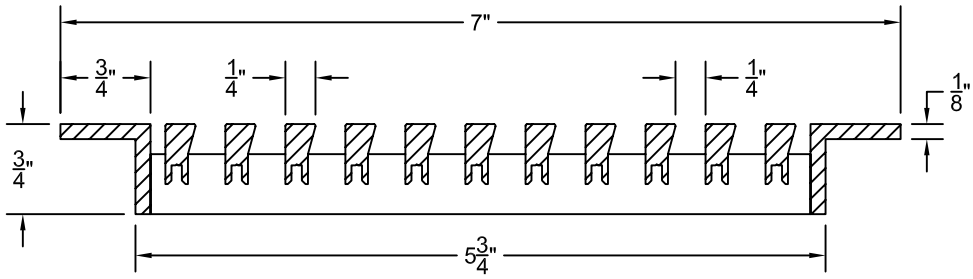

PART # **AAG200B0636 (STOCK)**

SECTION VIEW: CUSTOM SCALE

DIRECTION OF GRAIN

PLAN VIEW: CUSTOM SCALE

Material: ALUMINUM

Finish: SATIN WITH CLEAR ANODIZE

Approved:

Date:

LEFT SIDE DOOR

RIGHT SIDE DOOR

Material: ALUMINUM

Finish: SATIN WITH CLEAR ANODIZE

Approved:

Date:

ADVANCED ARCHITECTURAL GRILLES

149 Denton Avenue
 New Hyde Park, NY 11040
 Voice: 516-488-0628 Fax: 516-488-0728