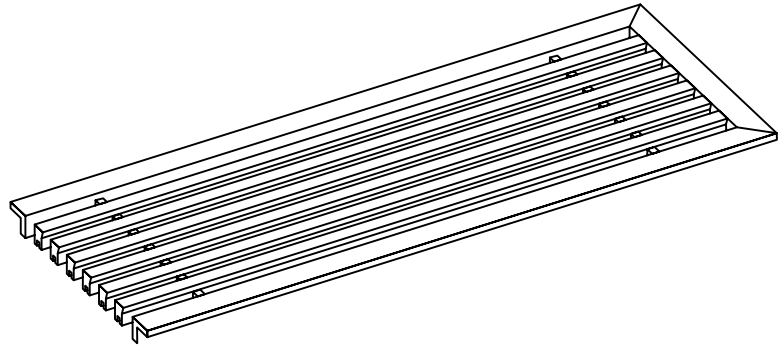

PART # **AAG200B0636 (STOCK)**

SECTION VIEW: CUSTOM SCALE

DIRECTION OF GRAIN

PLAN VIEW: CUSTOM SCALE

Material: ALUMINUM

Finish: SATIN WITH CLEAR ANODIZE

Approved:

Date:

ADVANCED ARCHITECTURAL GRILLES

149 Denton Avenue

New Hyde Park, NY 11040

Voice: 516-488-0628 Fax: 516-488-0728

JOB #:

QUOTE #:

AAG200 B FRAME STOCK BAR GRILLE - OPTIONAL ACCESS DOORS

PLAN VIEW: 1/4 SCALE

LEFT SIDE DOOR

RIGHT SIDE DOOR

Material: ALUMINUM

Finish: SATIN WITH CLEAR ANODIZE

Approved:

Date:

ADVANCED ARCHITECTURAL GRILLES

149 Denton Avenue
 New Hyde Park, NY 11040
 Voice: 516-488-0628 Fax: 516-488-0728