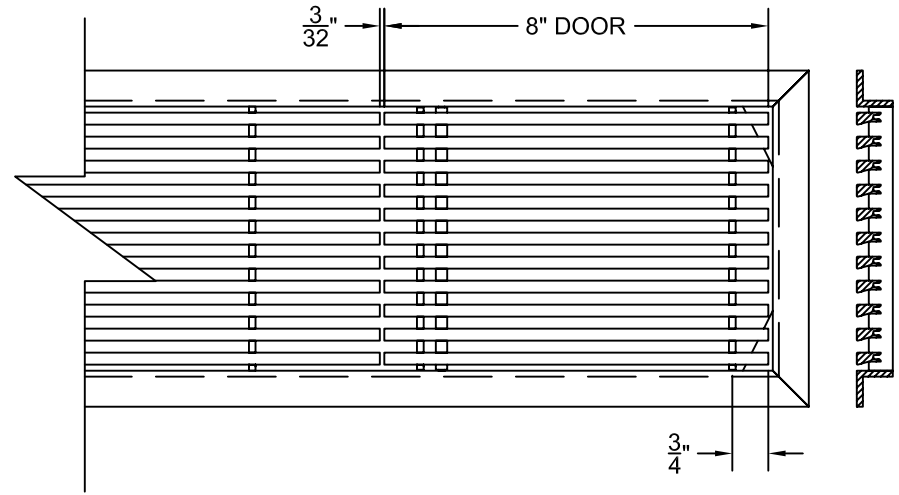

PART # **AAG200B0636 (STOCK)**

SECTION VIEW: CUSTOM SCALE

DIRECTION OF GRAIN

PLAN VIEW: CUSTOM SCALE

Material: ALUMINUM

Finish: SATIN WITH CLEAR ANODIZE

Approved:

Date:

LEFT SIDE DOOR

RIGHT SIDE DOOR

Material: ALUMINUM

Finish: SATIN WITH CLEAR ANODIZE

Approved:

Date:

ADVANCED ARCHITECTURAL GRILLES

149 Denton Avenue
 New Hyde Park, NY 11040
 Voice: 516-488-0628 Fax: 516-488-0728