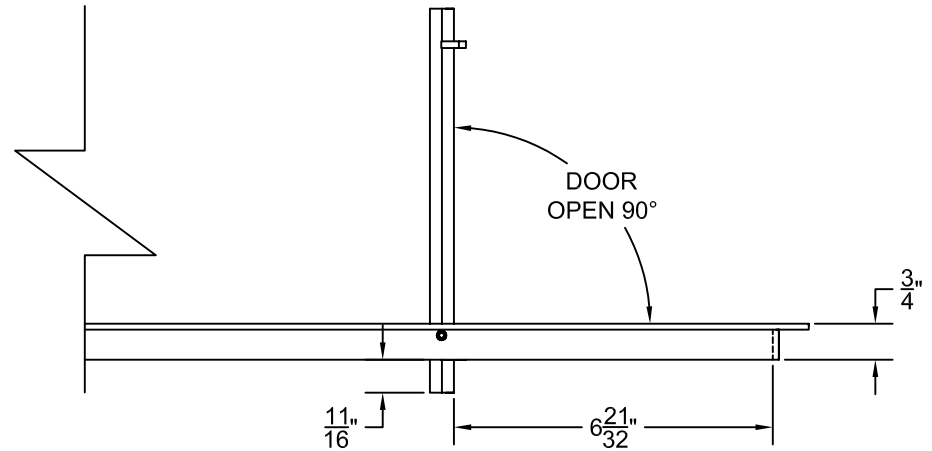

PART # **AAG200B0636 (STOCK)**

SECTION VIEW: CUSTOM SCALE

DIRECTION OF GRAIN

PLAN VIEW: CUSTOM SCALE

Material: ALUMINUM

Finish: SATIN WITH CLEAR ANODIZE

Approved:

Date:

LEFT SIDE DOOR

RIGHT SIDE DOOR

Material: ALUMINUM

Finish: SATIN WITH CLEAR ANODIZE

Approved:

Date:

ADVANCED ARCHITECTURAL GRILLES

149 Denton Avenue
 New Hyde Park, NY 11040
 Voice: 516-488-0628 Fax: 516-488-0728