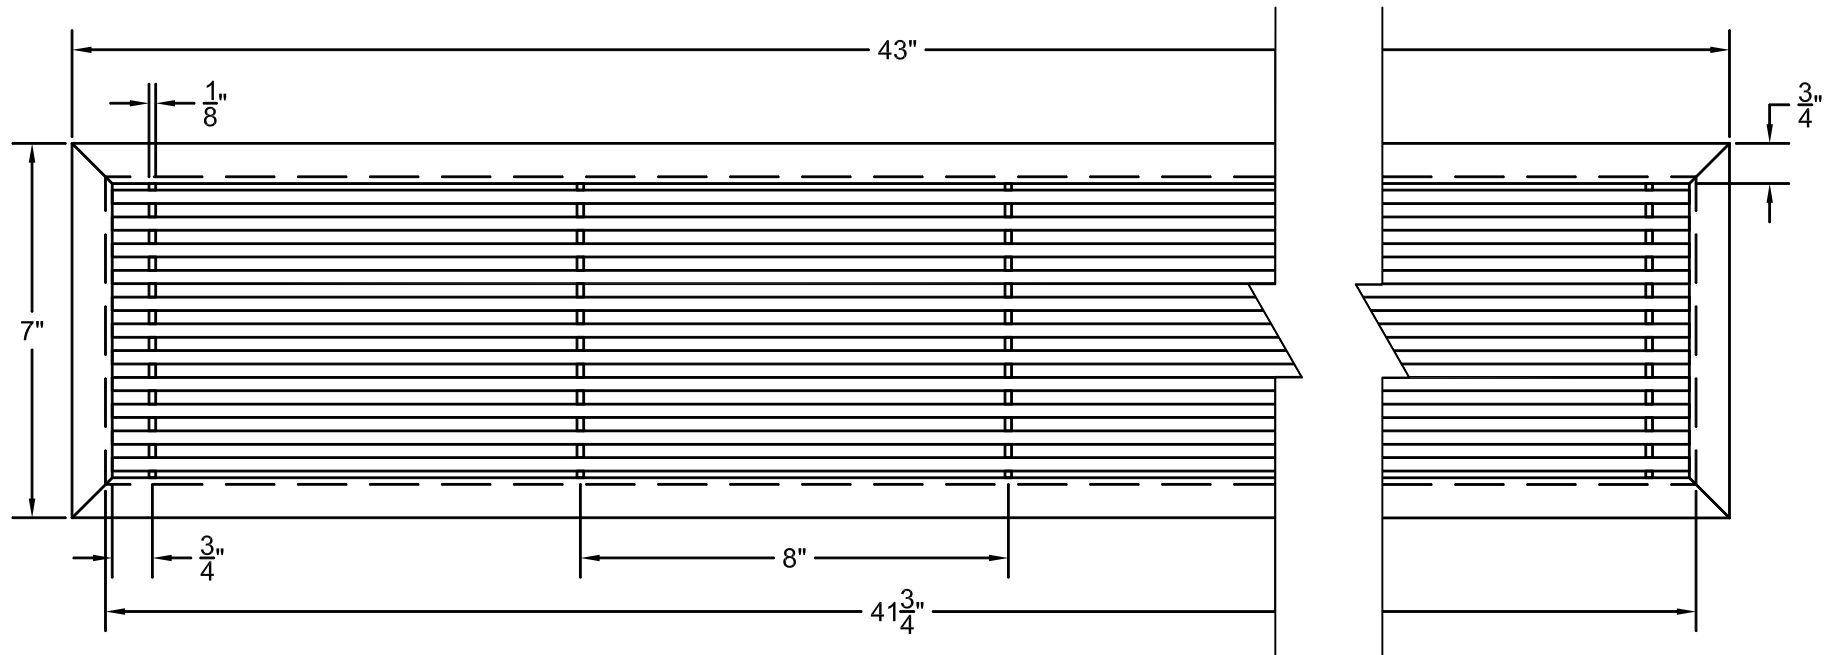

PART # **AAG200B0642 (STOCK)**

SECTION VIEW: CUSTOM SCALE

DIRECTION OF GRAIN

PLAN VIEW: CUSTOM SCALE

Material: ALUMINUM

Finish: SATIN WITH CLEAR ANODIZE

Approved:

Date:

LEFT SIDE DOOR

RIGHT SIDE DOOR

Material: ALUMINUM

Finish: SATIN WITH CLEAR ANODIZE

Approved:

Date:

ADVANCED ARCHITECTURAL GRILLES

50 Carnation Avenue, Bldg #3