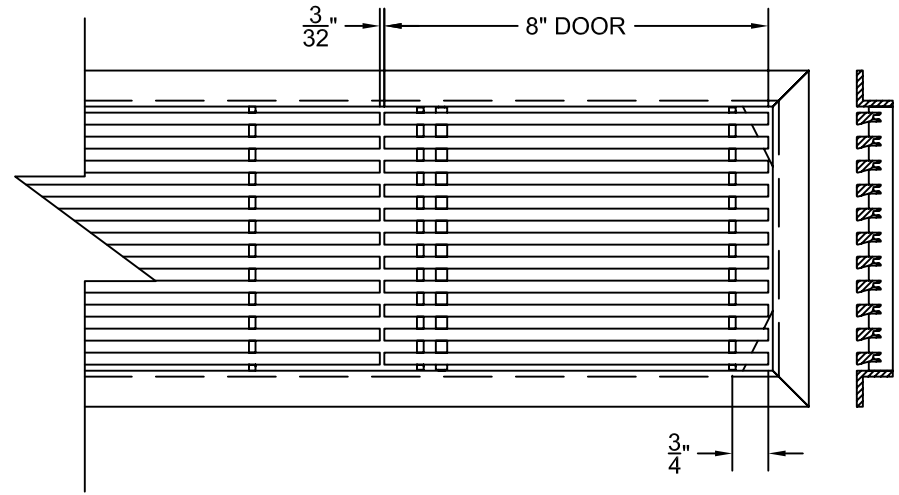

PART # **AAG200B0642 (STOCK)**

SECTION VIEW: CUSTOM SCALE

DIRECTION OF GRAIN

PLAN VIEW: CUSTOM SCALE

Material: ALUMINUM

Finish: SATIN WITH CLEAR ANODIZE

Approved:

Date:

LEFT SIDE DOOR

RIGHT SIDE DOOR

Material: ALUMINUM

Finish: SATIN WITH CLEAR ANODIZE

Approved:

Date:

ADVANCED ARCHITECTURAL GRILLES

50 Carnation Avenue, Bldg #3