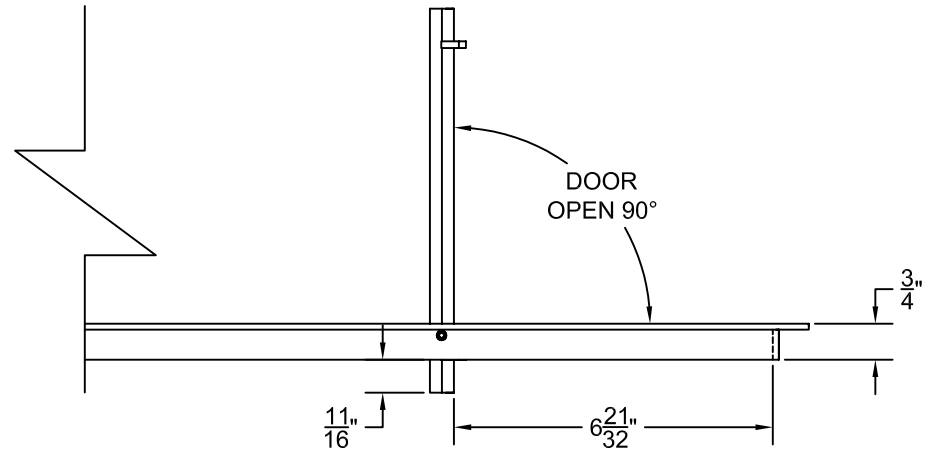

New Hyde Park, NY 11040

Voice: 516-488-0628 Fax: 516-488-0728

JOB #:

QUOTE #:

AAG200 B FRAME STOCK BAR GRILLE - OPTIONAL ACCESS DOORS

PLAN VIEW: 1/4 SCALE

LEFT SIDE DOOR

RIGHT SIDE DOOR