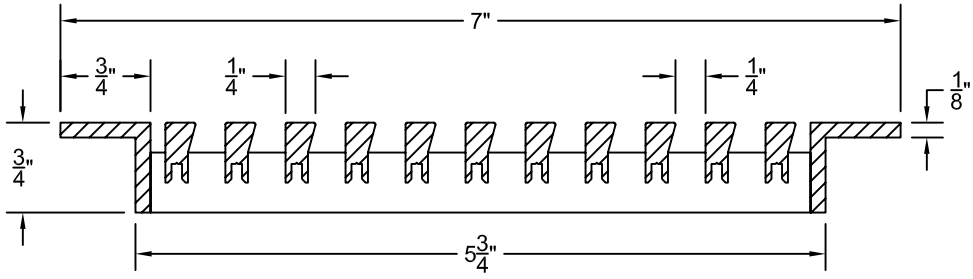

PART # **AAG200B0642 (STOCK)**

DIRECTION OF GRAIN

Material: ALUMINUM

Finish: SATIN WITH CLEAR ANODIZE

Approved:

Date:

ADVANCED ARCHITECTURAL GRILLES

149 Denton Avenue

New Hyde Park, NY 11040

Voice: 516-488-0628 Fax: 516-488-0728

JOB #:

QUOTE #:

AAG200 B FRAME STOCK BAR GRILLE - OPTIONAL ACCESS DOORS

PLAN VIEW: 1/4 SCALE

LEFT SIDE DOOR

RIGHT SIDE DOOR