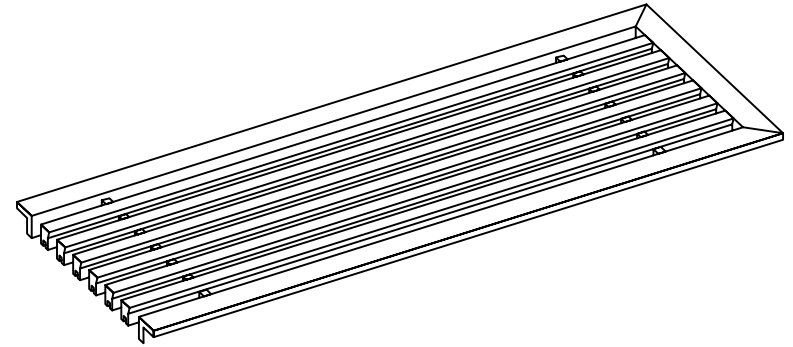

PART # **AAG200B0642 (STOCK)**

SECTION VIEW: CUSTOM SCALE

DIRECTION OF GRAIN

PLAN VIEW: CUSTOM SCALE

Material: ALUMINUM

Finish: SATIN WITH CLEAR ANODIZE

Approved:

Date:

ADVANCED ARCHITECTURAL GRILLES
50 Carnation Avenue, Bldg #3
Floral Park, NY 11001
Voice: 516-488-0628 Fax: 516-488-0728

JOB #:

QUOTE #:

AAG200 B FRAME STOCK BAR GRILLE - OPTIONAL ACCESS DOORS

PLAN VIEW: 1/4 SCALE

LEFT SIDE DOOR

RIGHT SIDE DOOR

Material: ALUMINUM

Finish: SATIN WITH CLEAR ANODIZE

Approved:

Date:

ADVANCED ARCHITECTURAL GRILLES

50 Carnation Avenue, Bldg #3