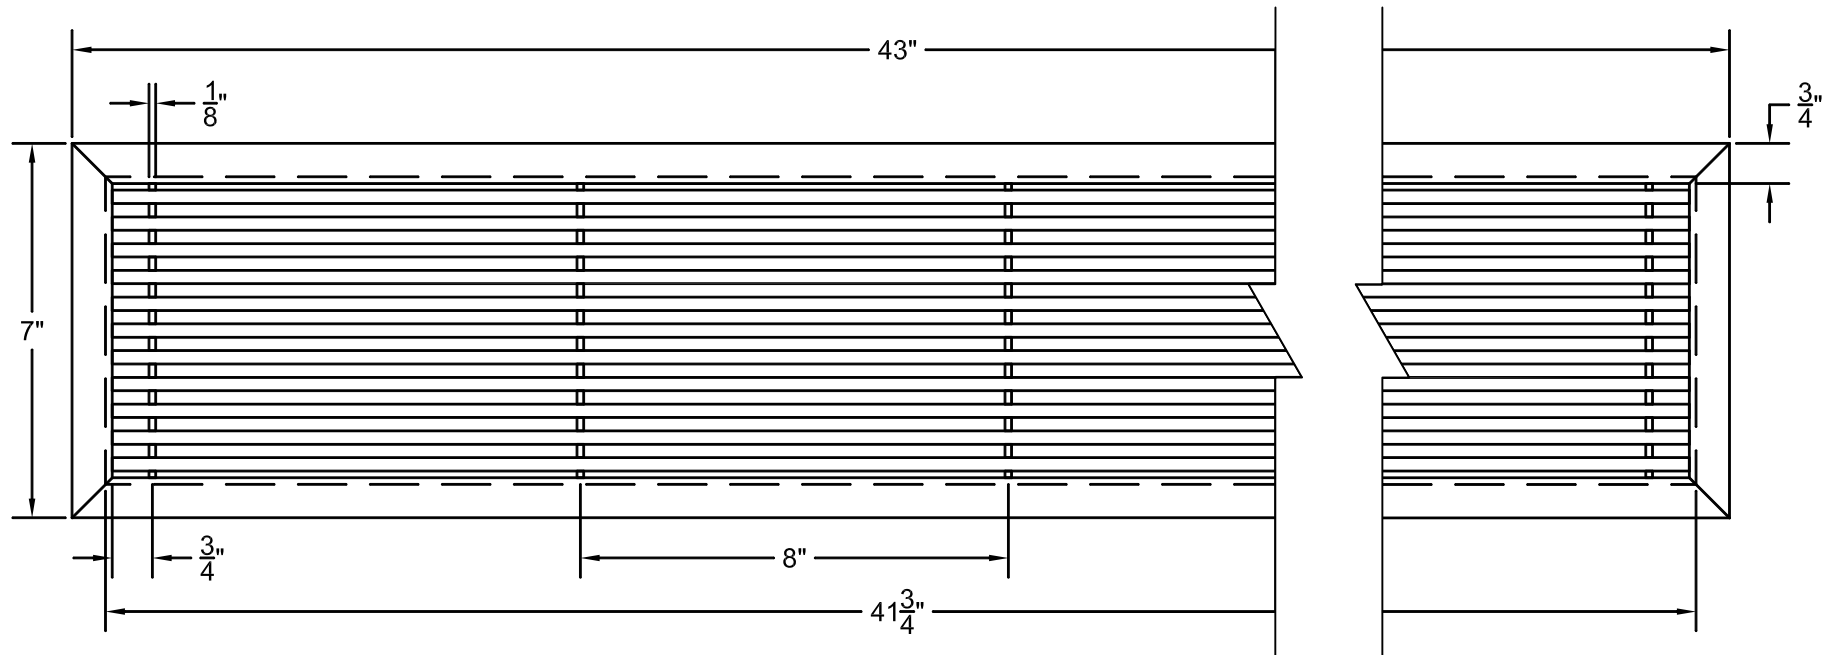

PART # **AAG200B0642 (STOCK)**

DIRECTION OF GRAIN

Material: ALUMINUM

Finish: SATIN WITH CLEAR ANODIZE

Approved:

Date:

ADVANCED ARCHITECTURAL GRILLES

149 Denton Avenue