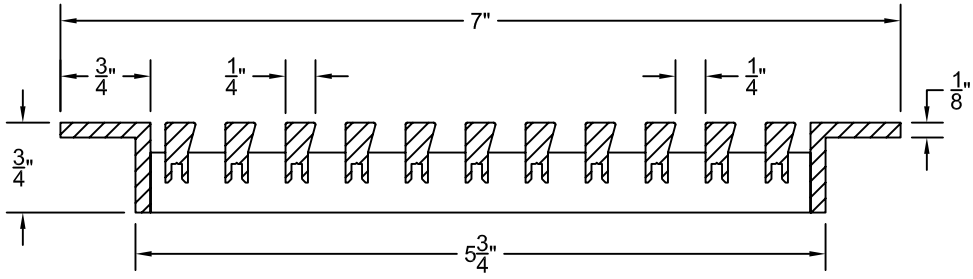

PART # **AAG200B0642 (STOCK)**

SECTION VIEW: CUSTOM SCALE

DIRECTION OF GRAIN

PLAN VIEW: CUSTOM SCALE

Material: ALUMINUM

Finish: SATIN WITH CLEAR ANODIZE

Approved:

Date: