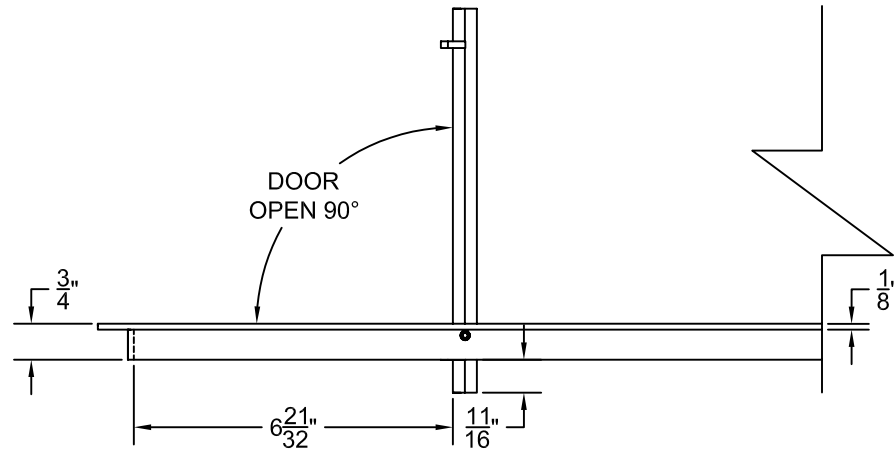

PART # **AAG200B0642 (STOCK)**

SECTION VIEW: CUSTOM SCALE

DIRECTION OF GRAIN

PLAN VIEW: CUSTOM SCALE

Material: ALUMINUM

Finish: SATIN WITH CLEAR ANODIZE

Approved:

Date:

LEFT SIDE DOOR

RIGHT SIDE DOOR

Material: ALUMINUM

Finish: SATIN WITH CLEAR ANODIZE

Approved:

Date:

ADVANCED ARCHITECTURAL GRILLES

50 Carnation Avenue, Bldg #3