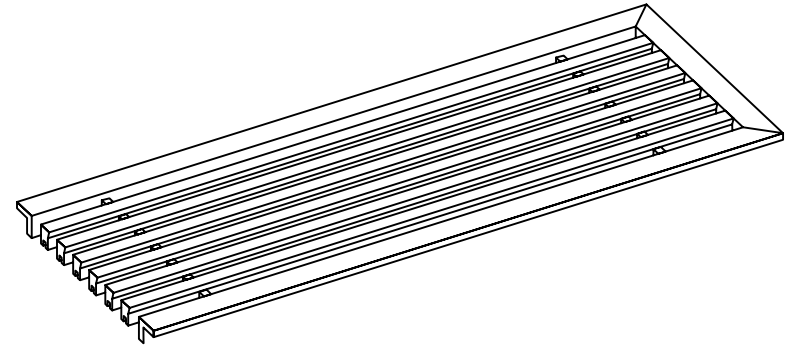

PART # **AAG200B0642 (STOCK)**

DIRECTION OF GRAIN

Material: ALUMINUM

Finish: SATIN WITH CLEAR ANODIZE

Approved:

Date:

ADVANCED ARCHITECTURAL GRILLES

149 Denton Avenue

New Hyde Park, NY 11040

Voice: 516-488-0628 Fax: 516-488-0728

JOB #:

QUOTE #:

AAG200 B FRAME STOCK BAR GRILLE - OPTIONAL ACCESS DOORS

PLAN VIEW: 1/4 SCALE

LEFT SIDE DOOR

RIGHT SIDE DOOR