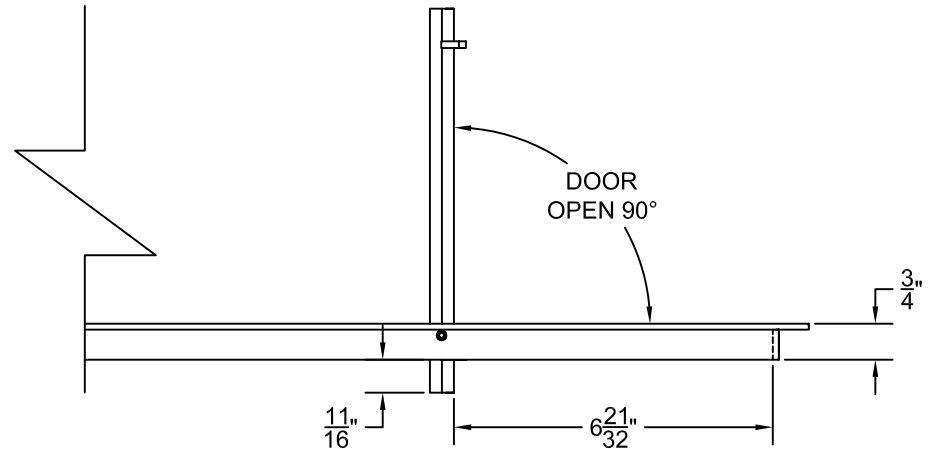

JOB #:

QUOTE #:

**AAG200 B FRAME STOCK BAR GRILLE - OPTIONAL ACCESS DOORS**

**PLAN VIEW: 1/4 SCALE**

**LEFT SIDE DOOR**

**RIGHT SIDE DOOR**

Material: ALUMINUM

Finish: SATIN WITH CLEAR ANODIZE