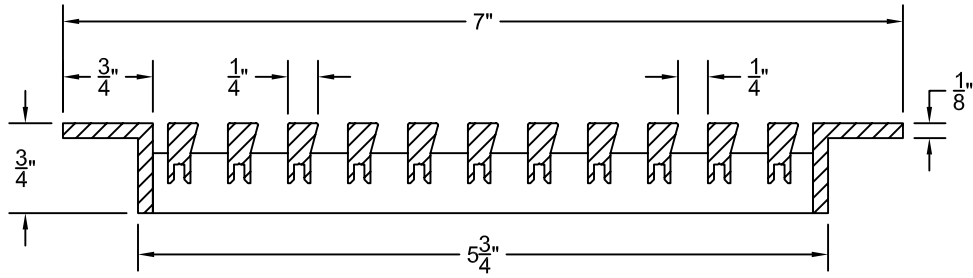

PART # **AAG200B0648 (STOCK)**

**DIRECTION OF GRAIN**

Material: ALUMINUM

Finish: SATIN WITH CLEAR ANODIZE

Approved:

Date:

**ADVANCED ARCHITECTURAL GRILLES**

149 Denton Avenue  
New Hyde Park, NY 11040

Voice: 516-488-0628 Fax: 516-488-0728

JOB #:

QUOTE #:

**AAG200 B FRAME STOCK BAR GRILLE - OPTIONAL ACCESS DOORS**

**PLAN VIEW: 1/4 SCALE**

**LEFT SIDE DOOR**

**RIGHT SIDE DOOR**

Material: ALUMINUM