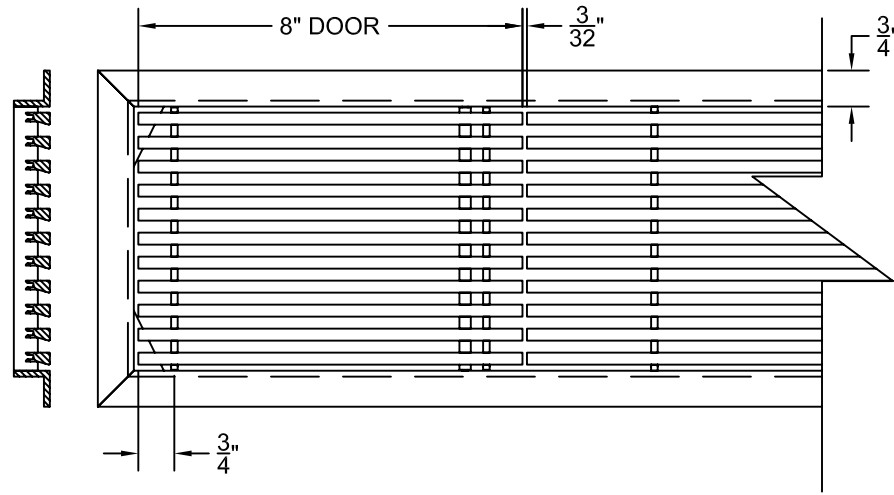

PART # **AAG200B0648 (STOCK)**

**DIRECTION OF GRAIN**

Material: ALUMINUM

Finish: SATIN WITH CLEAR ANODIZE

Approved:

Date:

**ADVANCED ARCHITECTURAL GRILLES**  
50 Carnation Avenue, Bldg #3  
Floral Park, NY 11001  
Voice: 516-488-0628 Fax: 516-488-0728

JOB #:

QUOTE #:

**AAG200 B FRAME STOCK BAR GRILLE - OPTIONAL ACCESS DOORS**

**PLAN VIEW: 1/4 SCALE**

**LEFT SIDE DOOR**

**RIGHT SIDE DOOR**

Material: ALUMINUM

Finish: SATIN WITH CLEAR ANODIZE