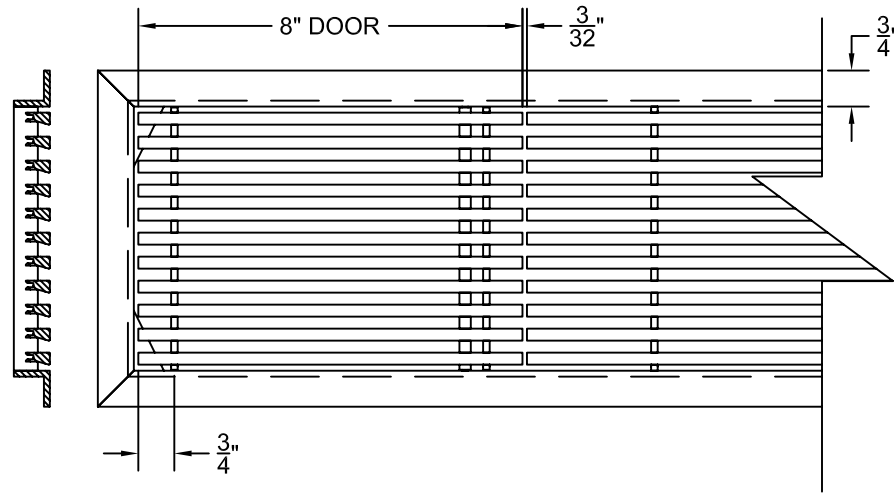

PART # **AAG200B0648 (STOCK)**

**DIRECTION OF GRAIN**

Material: ALUMINUM

Finish: SATIN WITH CLEAR ANODIZE

Approved:

Date:

**ADVANCED ARCHITECTURAL GRILLES**

149 Denton Avenue  
New Hyde Park, NY 11040

Voice: 516-488-0628 Fax: 516-488-0728

JOB #:

QUOTE #:

**AAG200 B FRAME STOCK BAR GRILLE - OPTIONAL ACCESS DOORS**

**PLAN VIEW: 1/4 SCALE**

**LEFT SIDE DOOR**

**RIGHT SIDE DOOR**

Material: ALUMINUM