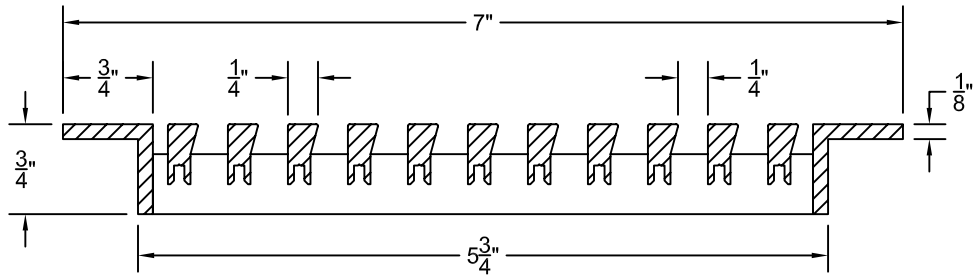

PART # **AAG200B0648 (STOCK)**

**DIRECTION OF GRAIN**

Material: ALUMINUM

Finish: SATIN WITH CLEAR ANODIZE

Approved:

Date:

**ADVANCED ARCHITECTURAL GRILLES**  
50 Carnation Avenue, Bldg #3  
Floral Park, NY 11001  
Voice: 516-488-0628 Fax: 516-488-0728

JOB #:

QUOTE #:

**AAG200 B FRAME STOCK BAR GRILLE - OPTIONAL ACCESS DOORS**

**PLAN VIEW: 1/4 SCALE**

**LEFT SIDE DOOR**

**RIGHT SIDE DOOR**

Material: ALUMINUM

Finish: SATIN WITH CLEAR ANODIZE