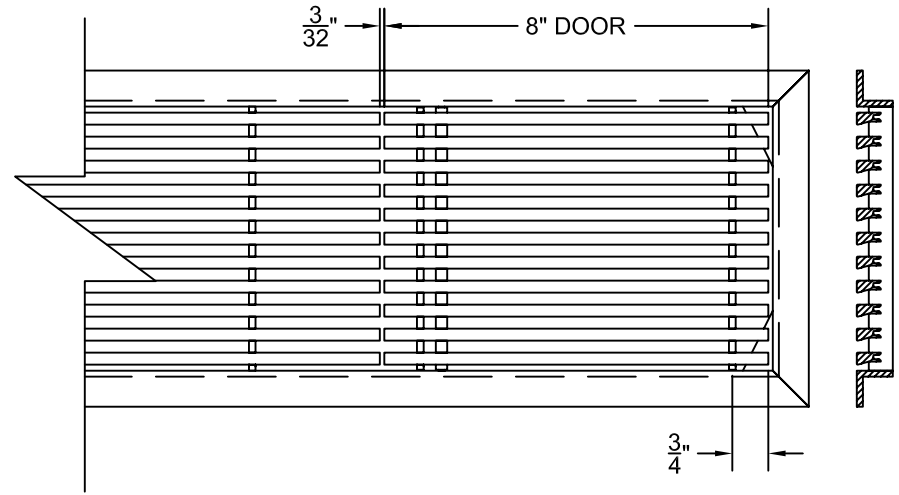

PART # **AAG200B0648 (STOCK)**

**DIRECTION OF GRAIN**

Material: ALUMINUM

Finish: SATIN WITH CLEAR ANODIZE

Approved:

Date:

**ADVANCED ARCHITECTURAL GRILLES**  
50 Carnation Avenue, Bldg #3  
Floral Park, NY 11001  
Voice: 516-488-0628 Fax: 516-488-0728

JOB #:

QUOTE #:

**AAG200 B FRAME STOCK BAR GRILLE - OPTIONAL ACCESS DOORS**

**PLAN VIEW: 1/4 SCALE**

**LEFT SIDE DOOR**

**RIGHT SIDE DOOR**

Material: ALUMINUM

Finish: SATIN WITH CLEAR ANODIZE