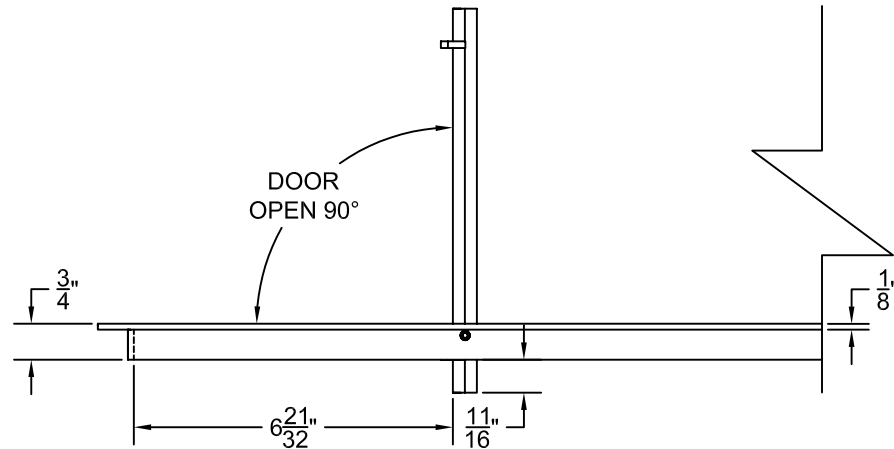

PART # **AAG200B0648 (STOCK)**

**DIRECTION OF GRAIN**

Material: ALUMINUM

Finish: SATIN WITH CLEAR ANODIZE

Approved:

Date:

**ADVANCED ARCHITECTURAL GRILLES**  
50 Carnation Avenue, Bldg #3  
Floral Park, NY 11001  
Voice: 516-488-0628 Fax: 516-488-0728

JOB #:

QUOTE #:

**AAG200 B FRAME STOCK BAR GRILLE - OPTIONAL ACCESS DOORS**

**PLAN VIEW: 1/4 SCALE**

**LEFT SIDE DOOR**

**RIGHT SIDE DOOR**

Material: ALUMINUM

Finish: SATIN WITH CLEAR ANODIZE