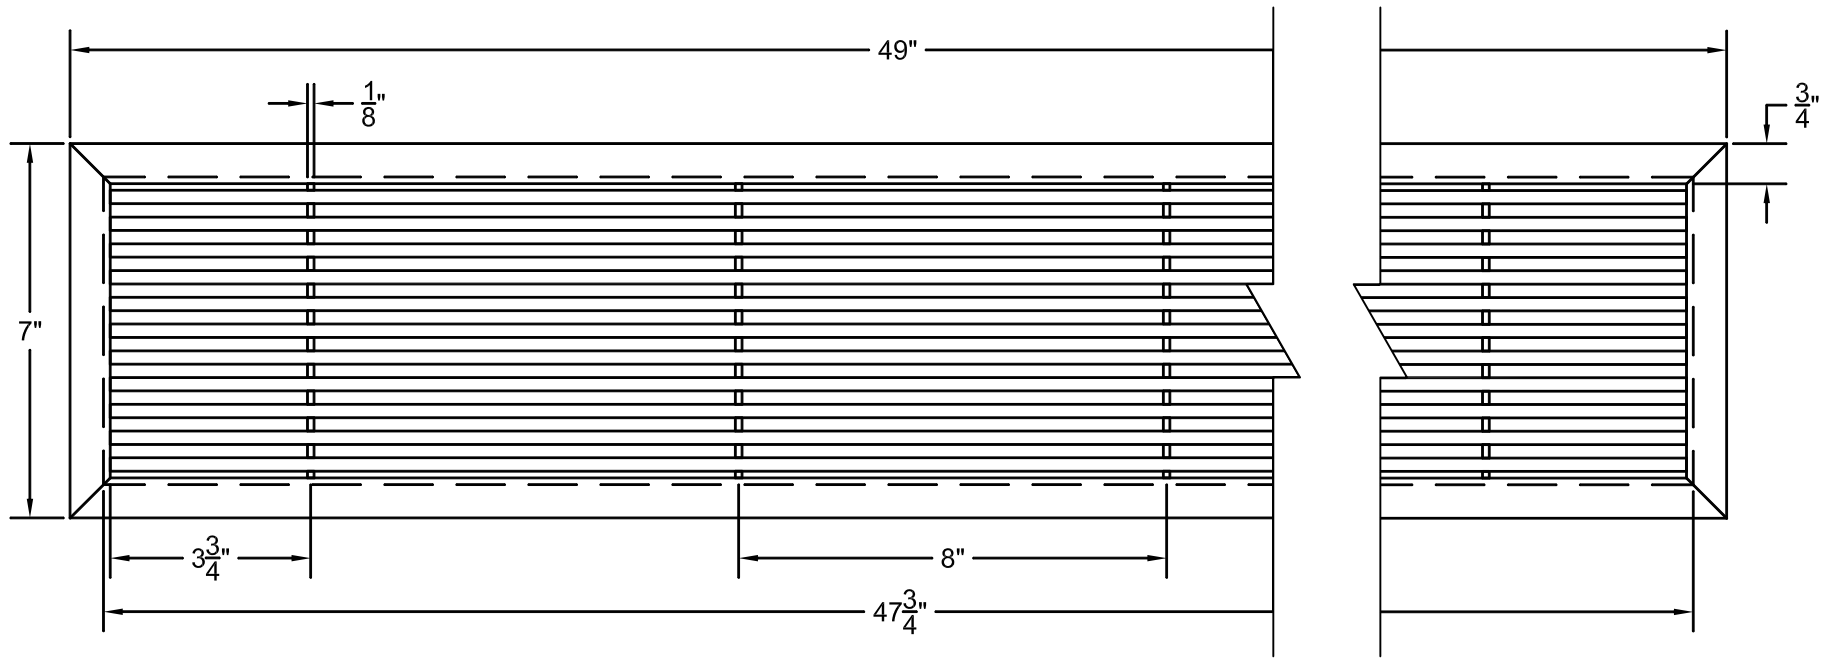

PART # **AAG200B0648 (STOCK)**

**DIRECTION OF GRAIN**

Material: ALUMINUM

Finish: SATIN WITH CLEAR ANODIZE

Approved:

Date:

**ADVANCED ARCHITECTURAL GRILLES**

149 Denton Avenue  
New Hyde Park, NY 11040

Voice: 516-488-0628 Fax: 516-488-0728

JOB #:

QUOTE #:

**AAG200 B FRAME STOCK BAR GRILLE - OPTIONAL ACCESS DOORS**

**PLAN VIEW: 1/4 SCALE**

**LEFT SIDE DOOR**

**RIGHT SIDE DOOR**

Material: ALUMINUM