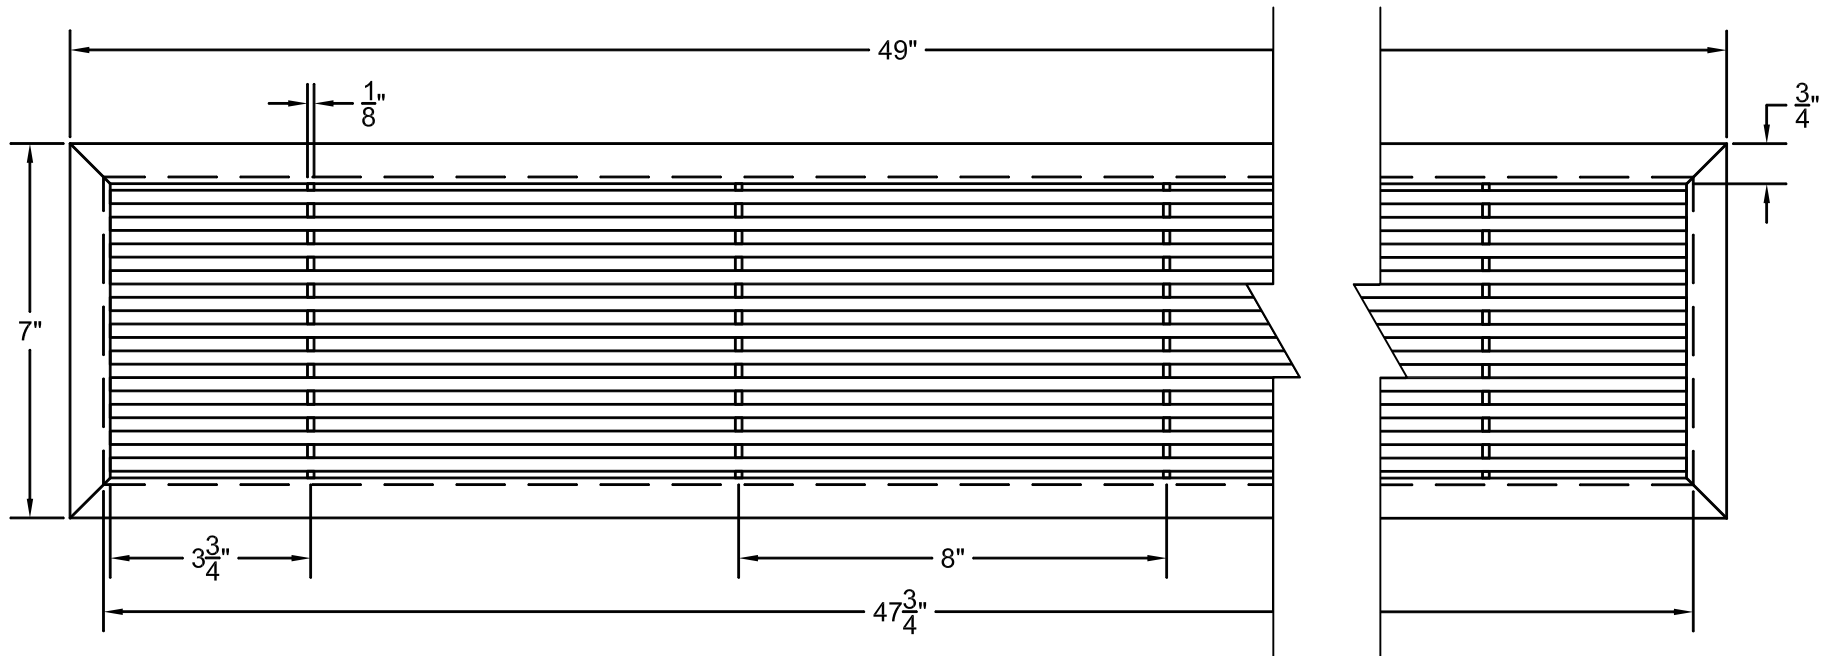

PART # **AAG200B0648 (STOCK)**

**DIRECTION OF GRAIN**

Material: ALUMINUM

Finish: SATIN WITH CLEAR ANODIZE

Approved:

Date:

**ADVANCED ARCHITECTURAL GRILLES**  
50 Carnation Avenue, Bldg #3  
Floral Park, NY 11001  
Voice: 516-488-0628 Fax: 516-488-0728

JOB #:

QUOTE #:

**AAG200 B FRAME STOCK BAR GRILLE - OPTIONAL ACCESS DOORS**

**PLAN VIEW: 1/4 SCALE**

**LEFT SIDE DOOR**

**RIGHT SIDE DOOR**

Material: ALUMINUM

Finish: SATIN WITH CLEAR ANODIZE