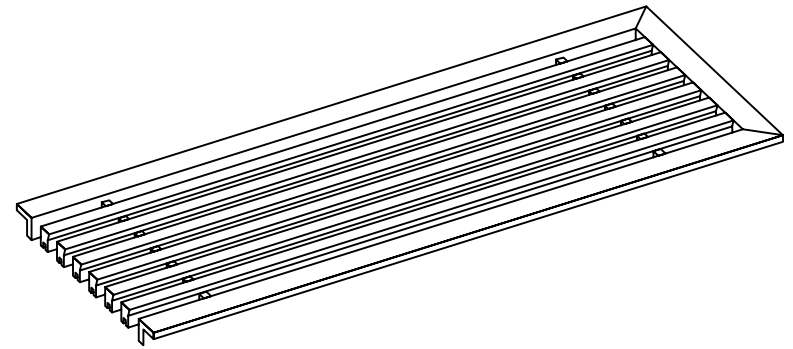

PART # **AAG200B0648 (STOCK)**

**DIRECTION OF GRAIN**

Material: ALUMINUM

Finish: SATIN WITH CLEAR ANODIZE

Approved:

Date:

**ADVANCED ARCHITECTURAL GRILLES**  
50 Carnation Avenue, Bldg #3  
Floral Park, NY 11001  
Voice: 516-488-0628 Fax: 516-488-0728

JOB #:

QUOTE #:

**AAG200 B FRAME STOCK BAR GRILLE - OPTIONAL ACCESS DOORS**

**PLAN VIEW: 1/4 SCALE**

**LEFT SIDE DOOR**

**RIGHT SIDE DOOR**

Material: ALUMINUM

Finish: SATIN WITH CLEAR ANODIZE