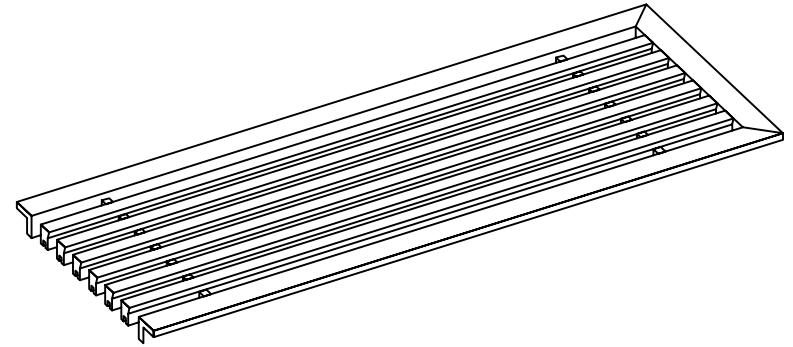

PART # **AAG200B0648 (STOCK)**

**DIRECTION OF GRAIN**

Material: ALUMINUM

Finish: SATIN WITH CLEAR ANODIZE

Approved:

Date:

**ADVANCED ARCHITECTURAL GRILLES**

149 Denton Avenue  
New Hyde Park, NY 11040

Voice: 516-488-0628 Fax: 516-488-0728

JOB #:

QUOTE #:

**AAG200 B FRAME STOCK BAR GRILLE - OPTIONAL ACCESS DOORS**

**PLAN VIEW: 1/4 SCALE**

**LEFT SIDE DOOR**

**RIGHT SIDE DOOR**

Material: ALUMINUM