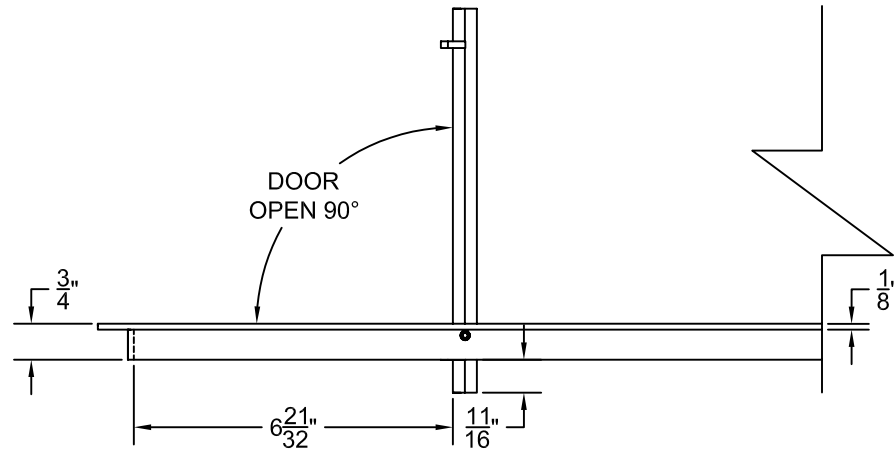

LEFT SIDE DOOR