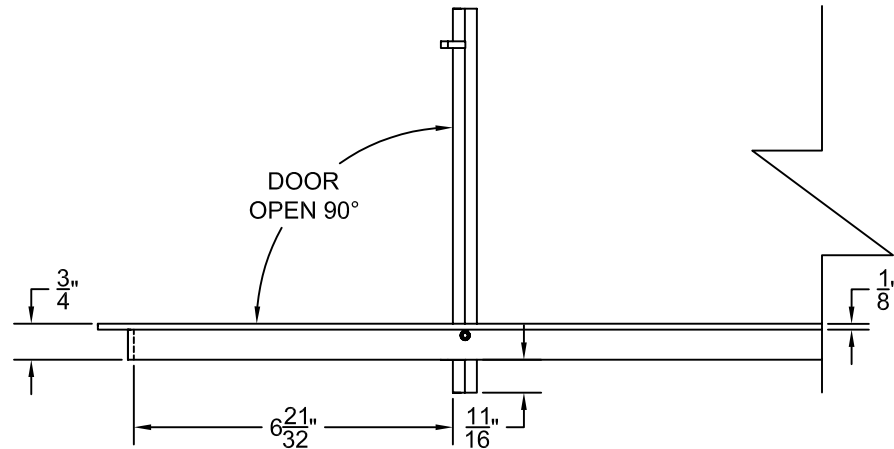

PART # **AAG200B0660 (STOCK)**

DIRECTION OF GRAIN

Material: ALUMINUM

Finish: SATIN WITH CLEAR ANODIZE

Approved:

Date:

ADVANCED ARCHITECTURAL GRILLES

149 Denton Avenue
New Hyde Park, NY 11040
Voice: 516-488-0628 Fax: 516-488-0728

JOB #:

QUOTE #:

AAG200 B FRAME STOCK BAR GRILLE - OPTIONAL ACCESS DOORS

PLAN VIEW: 1/4 SCALE

LEFT SIDE DOOR

RIGHT SIDE DOOR

Material: ALUMINUM

Finish: SATIN WITH CLEAR ANODIZE