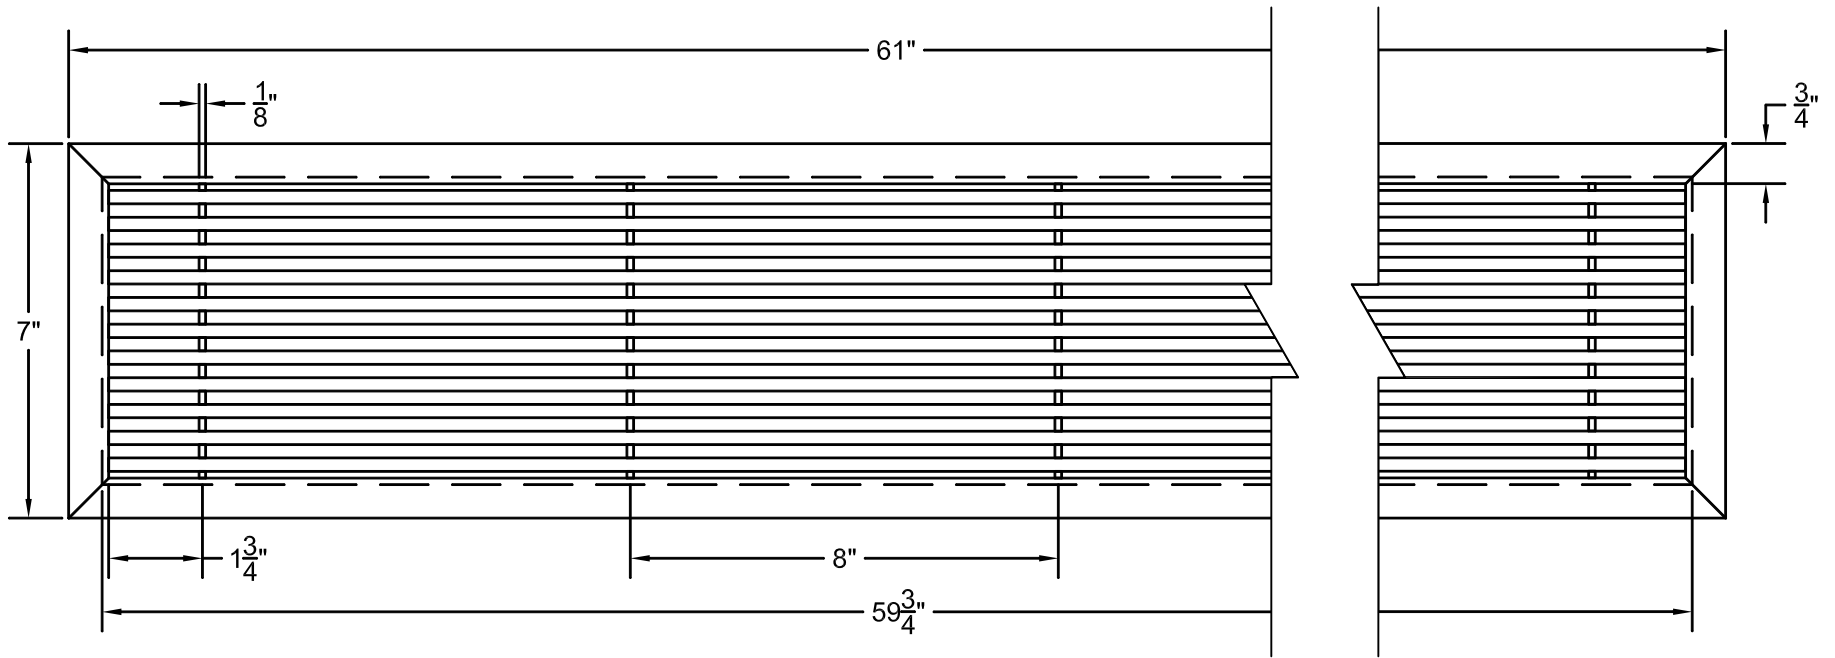

PART # **AAG200B0660 (STOCK)**

**DIRECTION OF GRAIN**

Material: ALUMINUM

Finish: SATIN WITH CLEAR ANODIZE

Approved:

Date:

**ADVANCED ARCHITECTURAL GRILLES**

50 Carnation Avenue, Bldg #3