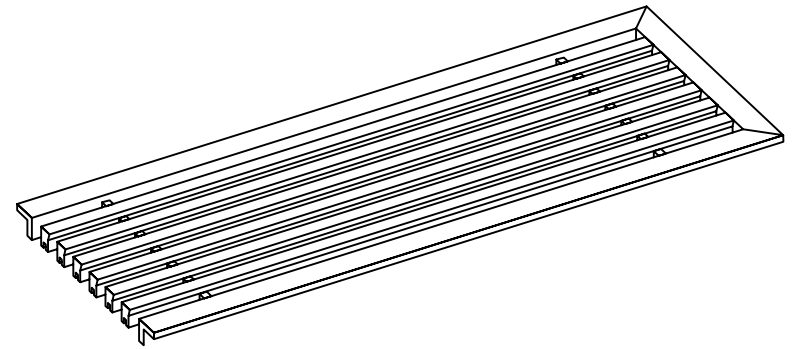

PART # **AAG200B0660 (STOCK)**

DIRECTION OF GRAIN

Material: ALUMINUM

Finish: SATIN WITH CLEAR ANODIZE

Approved:

Date:

ADVANCED ARCHITECTURAL GRILLES

149 Denton Avenue
New Hyde Park, NY 11040
Voice: 516-488-0628 Fax: 516-488-0728

JOB #:

QUOTE #:

AAG200 B FRAME STOCK BAR GRILLE - OPTIONAL ACCESS DOORS

PLAN VIEW: 1/4 SCALE

LEFT SIDE DOOR

RIGHT SIDE DOOR

Material: ALUMINUM

Finish: SATIN WITH CLEAR ANODIZE