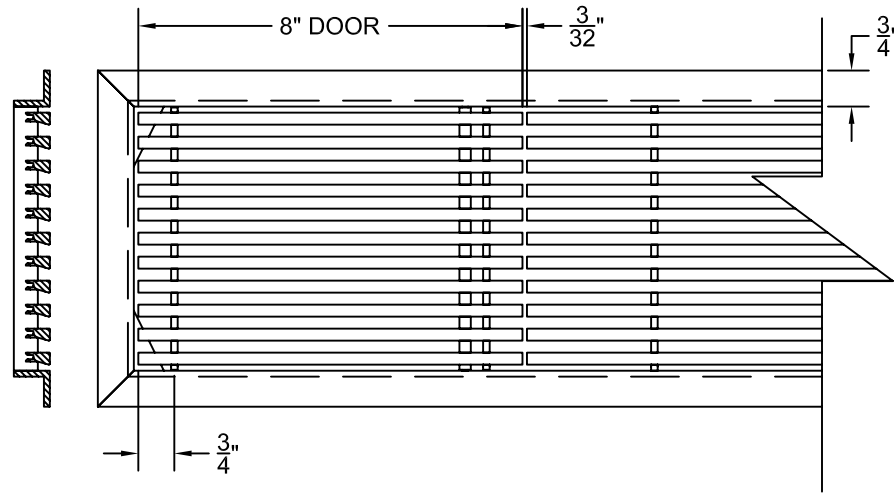

PART # **AAG200B0660 (STOCK)**

DIRECTION OF GRAIN

Material: ALUMINUM

Finish: SATIN WITH CLEAR ANODIZE

Approved:

Date:

ADVANCED ARCHITECTURAL GRILLES

149 Denton Avenue
New Hyde Park, NY 11040
Voice: 516-488-0628 Fax: 516-488-0728

JOB #:

QUOTE #:

AAG200 B FRAME STOCK BAR GRILLE - OPTIONAL ACCESS DOORS

PLAN VIEW: 1/4 SCALE

LEFT SIDE DOOR

RIGHT SIDE DOOR

Material: ALUMINUM

Finish: SATIN WITH CLEAR ANODIZE