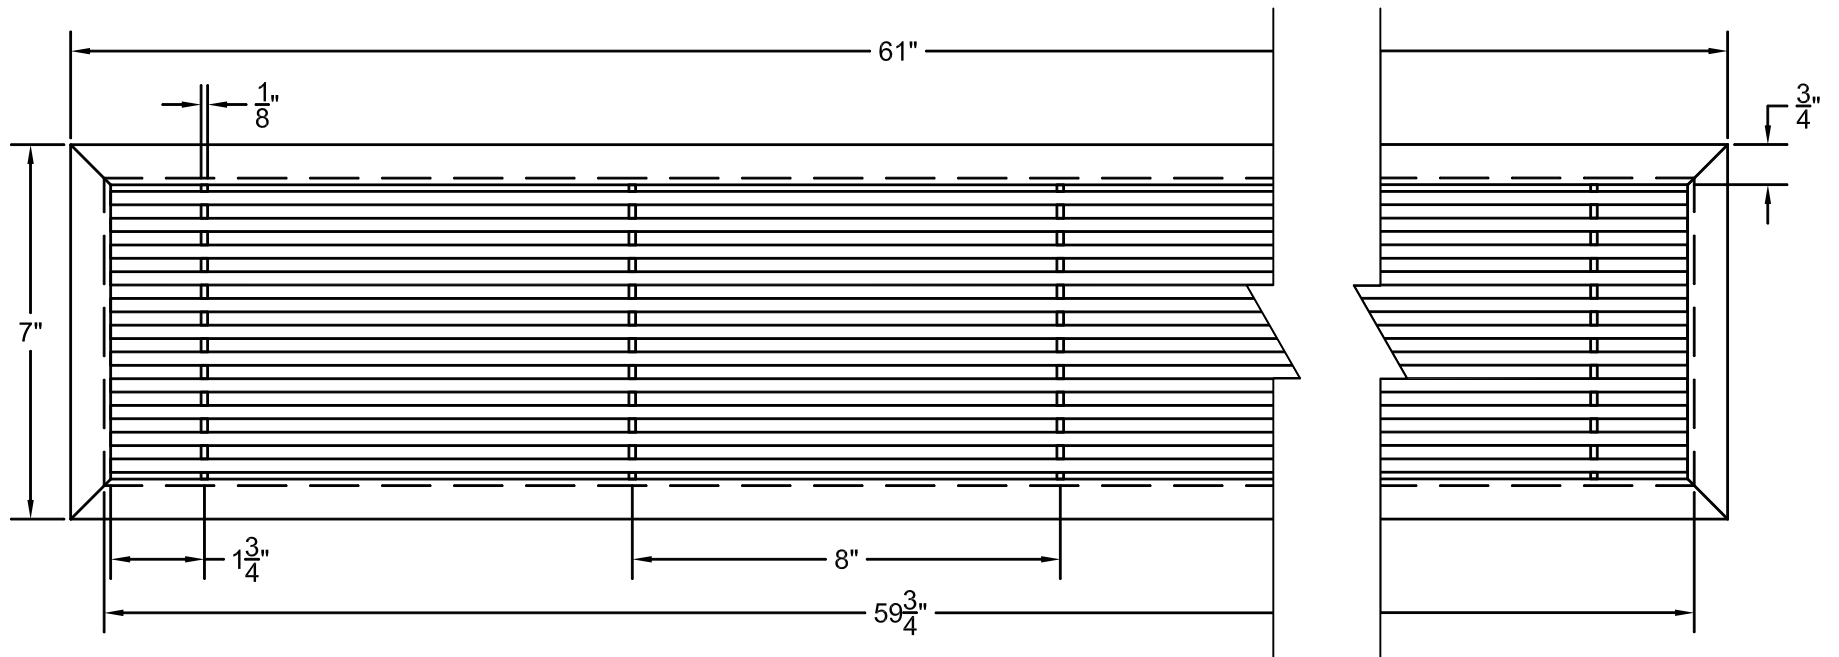

PART # **AAG200B0660 (STOCK)**

DIRECTION OF GRAIN

Material: ALUMINUM

Finish: SATIN WITH CLEAR ANODIZE

Approved:

Date:

ADVANCED ARCHITECTURAL GRILLES

149 Denton Avenue
New Hyde Park, NY 11040
Voice: 516-488-0628 Fax: 516-488-0728

JOB #:

QUOTE #:

AAG200 B FRAME STOCK BAR GRILLE - OPTIONAL ACCESS DOORS

PLAN VIEW: 1/4 SCALE

LEFT SIDE DOOR

RIGHT SIDE DOOR

Material: ALUMINUM

Finish: SATIN WITH CLEAR ANODIZE