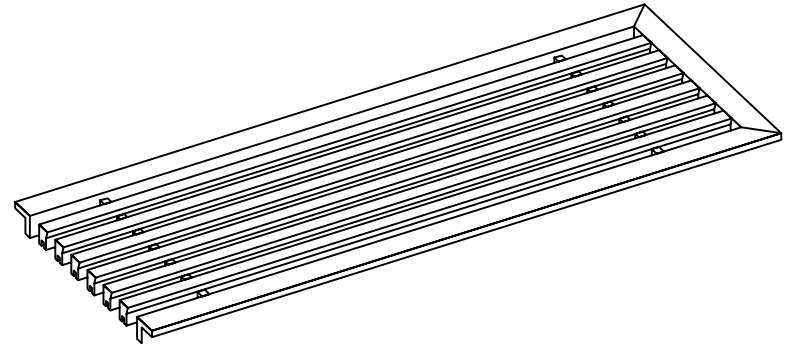

PART # **AAG200B0660 (STOCK)**

**DIRECTION OF GRAIN**

Material: ALUMINUM

Finish: SATIN WITH CLEAR ANODIZE

Approved:

Date:

**ADVANCED ARCHITECTURAL GRILLES**

50 Carnation Avenue, Bldg #3

Floral Park, NY 11001

Voice: 516-488-0628 Fax: 516-488-0728

JOB #:

QUOTE #:

**AAG200 B FRAME STOCK BAR GRILLE - OPTIONAL ACCESS DOORS**

**PLAN VIEW: 1/4 SCALE**

**LEFT SIDE DOOR**

**RIGHT SIDE DOOR**