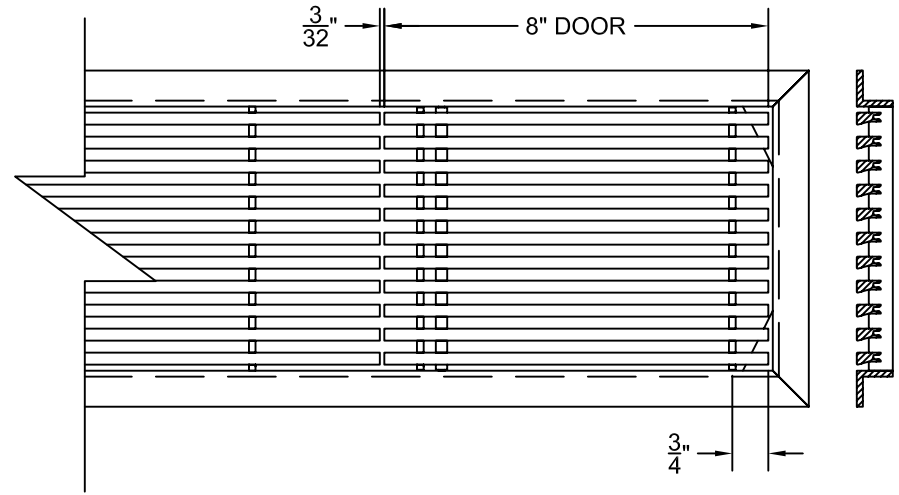

PART # **AAG200B0660 (STOCK)**

DIRECTION OF GRAIN

Material: ALUMINUM

Finish: SATIN WITH CLEAR ANODIZE

Approved:

Date:

ADVANCED ARCHITECTURAL GRILLES

149 Denton Avenue
New Hyde Park, NY 11040
Voice: 516-488-0628 Fax: 516-488-0728

JOB #:

QUOTE #:

AAG200 B FRAME STOCK BAR GRILLE - OPTIONAL ACCESS DOORS

PLAN VIEW: 1/4 SCALE

LEFT SIDE DOOR

RIGHT SIDE DOOR

Material: ALUMINUM

Finish: SATIN WITH CLEAR ANODIZE