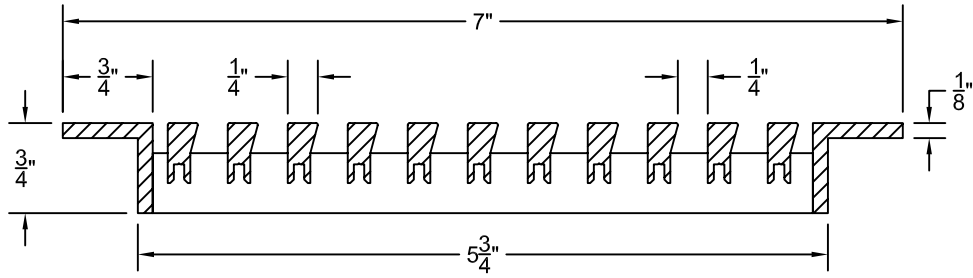

PART # **AAG200B0660 (STOCK)**

**DIRECTION OF GRAIN**

Material: ALUMINUM

Finish: SATIN WITH CLEAR ANODIZE

Approved:

Date:

**ADVANCED ARCHITECTURAL GRILLES**

50 Carnation Avenue, Bldg #3