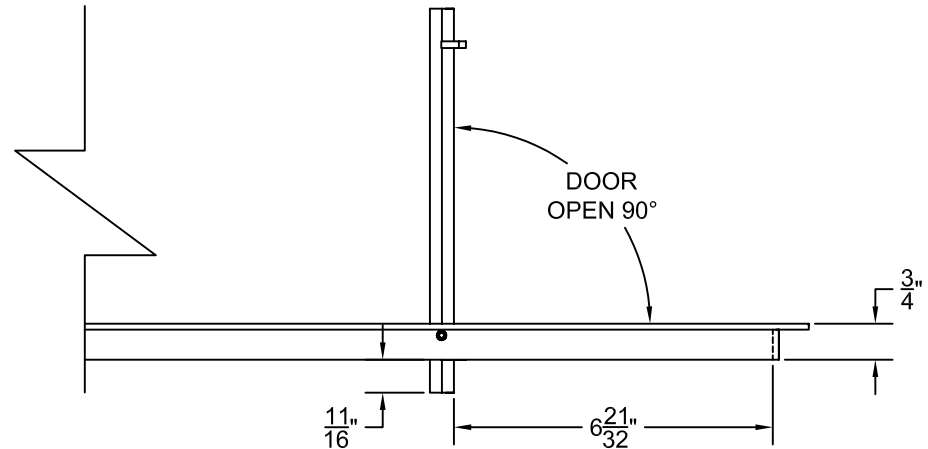

JOB #:

QUOTE #:

AAG200 B FRAME STOCK BAR GRILLE - OPTIONAL ACCESS DOORS

PLAN VIEW: 1/4 SCALE

LEFT SIDE DOOR

RIGHT SIDE DOOR

Material: ALUMINUM

Finish: SATIN WITH CLEAR ANODIZE