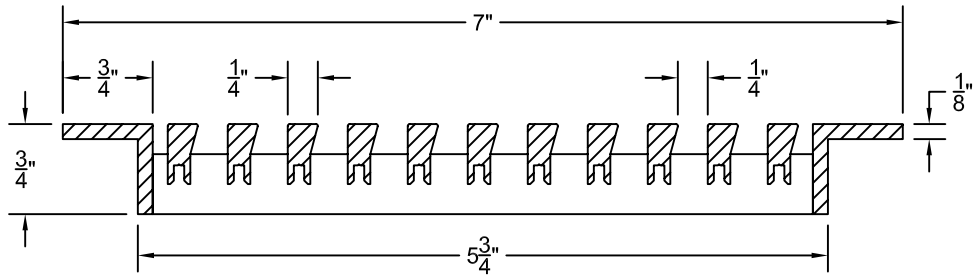

PART # **AAG200B0660 (STOCK)**

DIRECTION OF GRAIN

Material: ALUMINUM

Finish: SATIN WITH CLEAR ANODIZE

Approved:

Date:

ADVANCED ARCHITECTURAL GRILLES

149 Denton Avenue
New Hyde Park, NY 11040
Voice: 516-488-0628 Fax: 516-488-0728

JOB #:

QUOTE #:

AAG200 B FRAME STOCK BAR GRILLE - OPTIONAL ACCESS DOORS

PLAN VIEW: 1/4 SCALE

LEFT SIDE DOOR

RIGHT SIDE DOOR

Material: ALUMINUM

Finish: SATIN WITH CLEAR ANODIZE